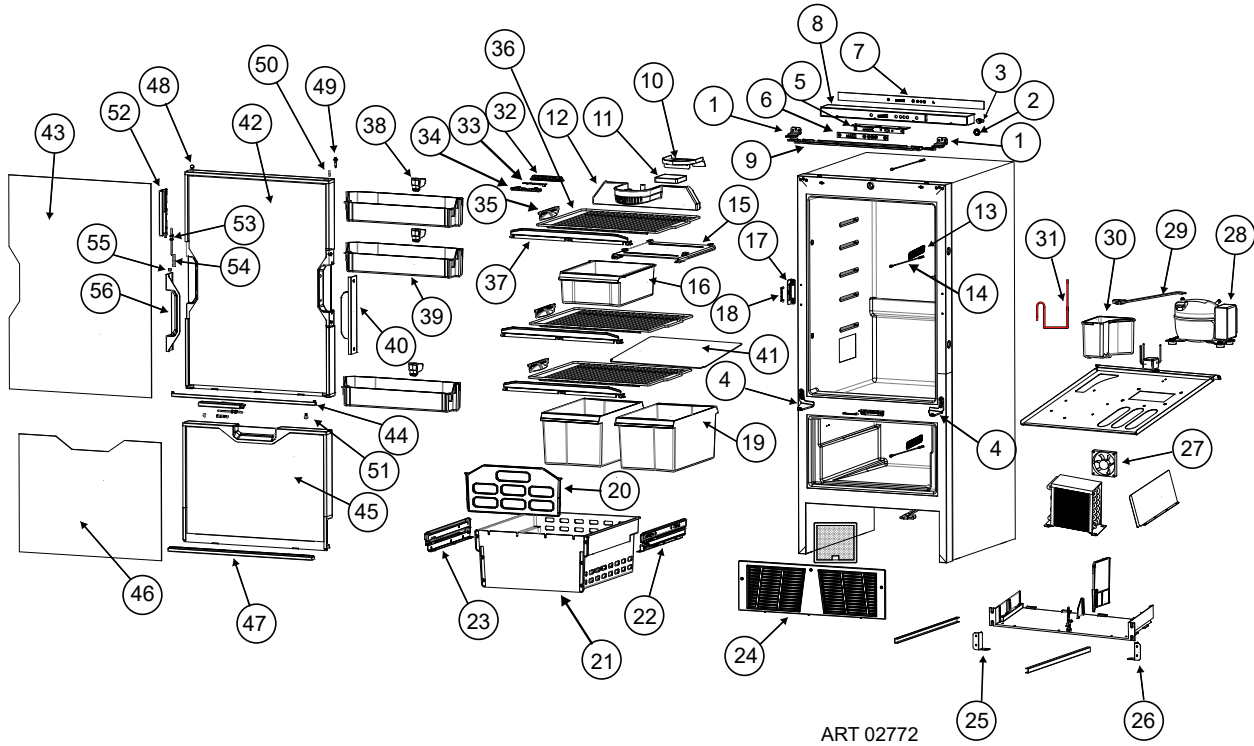

# CABINET AREA - N2175

## CABINET AREA - N2175

NO.	PART #	DESCRIPTION	N2175
1		LEFT AND RIGHT UPPER HINGE	X
2	692822	FIXING NUT	X
3		FIXING LEG	X
4		LEFT AND RIGHT BOTTOM HINGE	X
5	693033	PCB	X
6		LIGHT COVER	X
7	640997	STICKER	X
8	692825	HOUSING	X
9	692826	COVER PLATE	X
10	692827	FAN SHIELD	X
11	692777	INTERNAL FAN	X
12	692829	FAN COVER	X
13	692776	THERMISTOR COVER	X
14		THERMISTOR	X
15	692831	COVER SLIDE OUT BOX	X
16	692832	BREAKFAST TRAY	X
17	692758	DOOR LATCH PLATE	X
18		WINTER LOCK SUPPORT	X
19	692876	VEGETABLE BIN	X
20	692835	FREEZER DRAWER DIVIDER	X
21	692878	DRAWER BIN	X
22	693068	DRAWER GUIDE RIGHT	X
23		DRAWER GUIDE LEFT	X
24	692838	BOTTOM COVER	X
25	692840	LEFT BOTTOM FIXING PLATE	X
26		RIGHT BOTTOM FIXING PLATE	X
27	692785	CONDENSOR FAN	X
28	640178	CONTROL MODULE	X
29	692846	POWER CORD	X
30	692847	DRIP CUP	X
31	692848	EVAPORATOR TUBE	X
32	692779	LIGHT HOUSING	X
33		LED LIGHT	X
34		LIGHT COVER	X
35	692791	CLIP SHELF LARGE	X
36	692893	SHELF	X
37	692864	FOOD RETAINER	X
38	692853	BOTTLE DIVIDER	X
39	692854	DOOR BIN	X
40	692795	DOOR COVER	X
41	692898	PLATE	X
42	692857	CABINET DOOR AND DECO PANEL	X
43	641301	CABINET DECO PANEL	X
44	692858	PANEL RETAINER CABINET DOOR	X
45	692859	FREEZER DOOR AND DECO PANEL	X
46	641303	FREEZER DOOR DECO PANEL	X
47	692860	PANEL RETAINER FREEZER DOOR	X
48	691456	SILICONE BLANKING CAP	X
49		UPPER HINGE SHAFT	X
50		UPPER HINGE SHAFT SPRING	X
51		LOWER HINGE SHAFT	X
52	692798	HANDLE	X
53		HANDLE CONNECTING SHAFT	X
54		BIG HANDLE SPRING	X
55		SMALL HANDLE SPRING	X
56		HANDLE GROOVE	X
NS	62362208	MOUNTING SCREW GROMMET CAP, 2 PC, WHITE	X
NS	691590	MOUNTING SCREWS & CAPS, 4 PC EACH, WHITE	X
NS	691869	MOUNTING SCREWS & CAPS, 8 PC EACH, WHITE	X

NS - NOT SHOWN