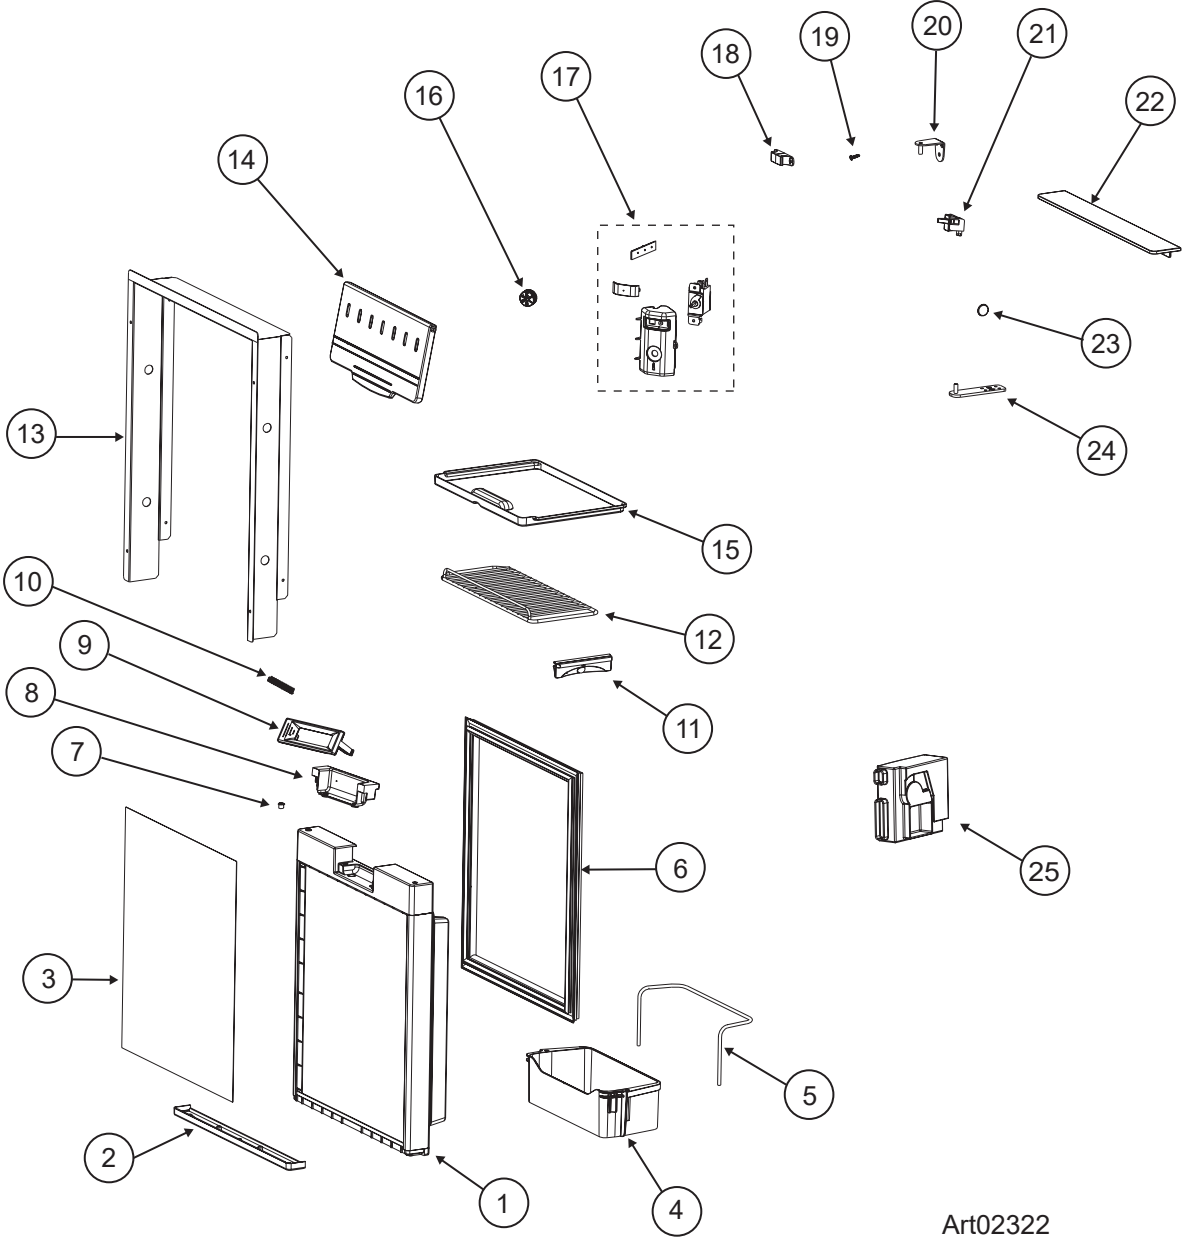

## Parts List

DC740, 12/24 VOLT DC REFRIGERATOR

# DC740 Series Parts List - Cabinet Assembly

Art02322