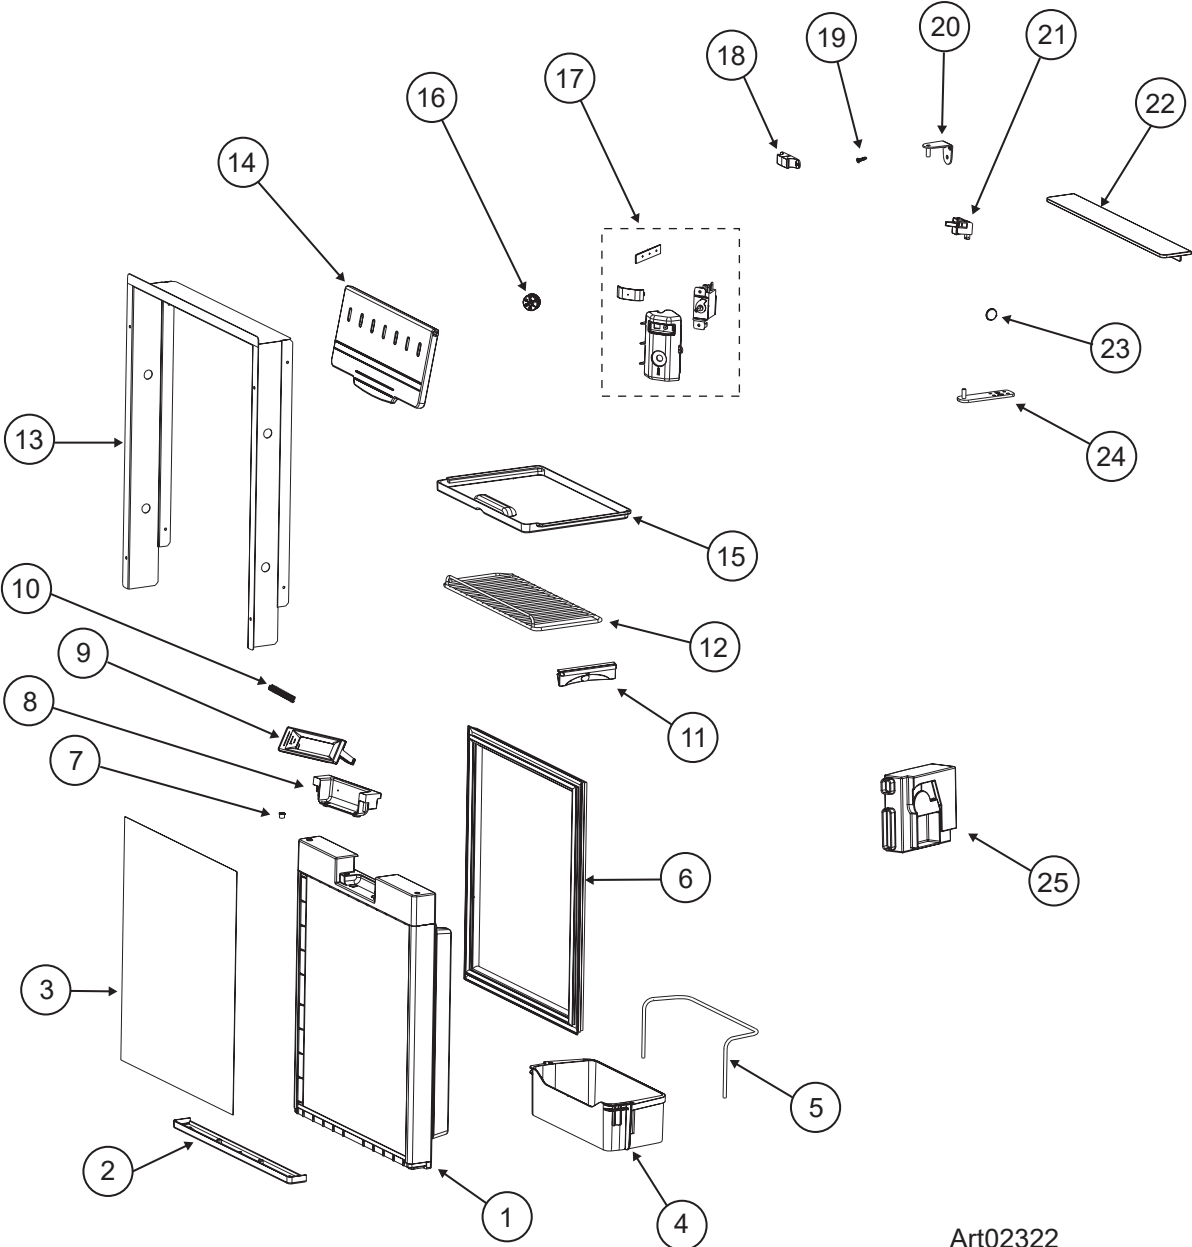

DC751 Series Parts List - Cabinet Assembly

Art02322

DC751 Series Parts List - Cabinet Assembly

NO.	PART #	DESCRIPTION	DC751BB	DC751BB-H	DC751SS
1	638241	KIT-SERV-DOOR-BLACK	X	X	
	638242	KIT-SERV DOOR-SS			X
2	635848	DOOR CAP-BOTTOM-BLACK	X	X	
	635849	DOOR CAP-BOTTOM-STAINLESS			X
3	638244	KIT-SERV-DOOR PANEL-BLACK	X	X	
	638245	KIT-SERV DOOR-PANEL-SS			X
4	635852	DOOR BIN	X	X	X
5	635853	BIN RETAINER WIRE	X	X	X
6	638246	KIT-SERV-DOOR-GASKET	X	X	X
7	635816	DOOR HOLE COVER-BLACK	X	X	
	635817	DOOR HOLE COVER-STAINLESS			X
8	635920	KIT-SERV-HANDLE HOUSING-BLACK	X	X	
	638247	KIT-SERV-HANDLE HOUSING-SS			X
9	635820	DOOR HANDLE-BLACK	X	X	
	635821	DOOR HANDLE-STAINLESS			X
10	635822	SPRING-HANDLE	X	X	X
11	635855	SHELF HOLDER	X	X	X
12	635856	SHELF	X	X	X
	638250	KIT-SERV-TRIM-BLACK	X		
13	638251	KIT-SERV-TRIM-BLACK-W/HOLES		X	
	638252	KIT-SERV-TRIM-SS			X
	638253	KIT-SERV-TRIM-SS-W/HOLES			X
14	638269	KIT-SERV-FREEZER DOOR	X	X	X
15	635862	DRIP TRAY	X	X	X
16	635831	THERMOSTAT KNOB	X	X	X
17	635926	KIT-SERV-THERMOSTAT REPLACEMENT	X	X	X
18	635833	DOOR STRIKE-BLACK	X	X	
	635834	DOOR STRIKE-STAINLESS			X
19	635835	PLUG-SCREW HOLE-BLACK	X	X	
	635836	PLUG-SCREW HOLE-STAINLESS			X
	635932	KIT-SERV-DOOR HINGE-UPPER-BLK	X	X	
	638259	KIT-SERV-DOOR HINGE-UPPER-SS			X
	635928	KIT-SERV-DOOR SWITCH	X	X	
22	635863	DOOR COVER-BLACK	X	X	
	635864	DOOR COVER-STAINLESS			X
23	635842	HOLE COVER-BLACK	X	X	
	635843	HOLE COVER-STAINLESS			X
	638260	KIT-SERV-DOOR-HINGE-LOWER-BLK	X	X	
	638261	KIT-SERV-DOOR HINGE-LOWER-SS			X
25	641472	KIT-SERV-COMPRESSOR CONTROLLER	X	X	X
NS	635872	POWER CORD-DC	X		X
	635873	POWER CORD-DC - FREIGHTLINER		X	
NS	635977	BOTTOM COVER	X		

NS = NOT SHOWN

NOT AVAILABLE