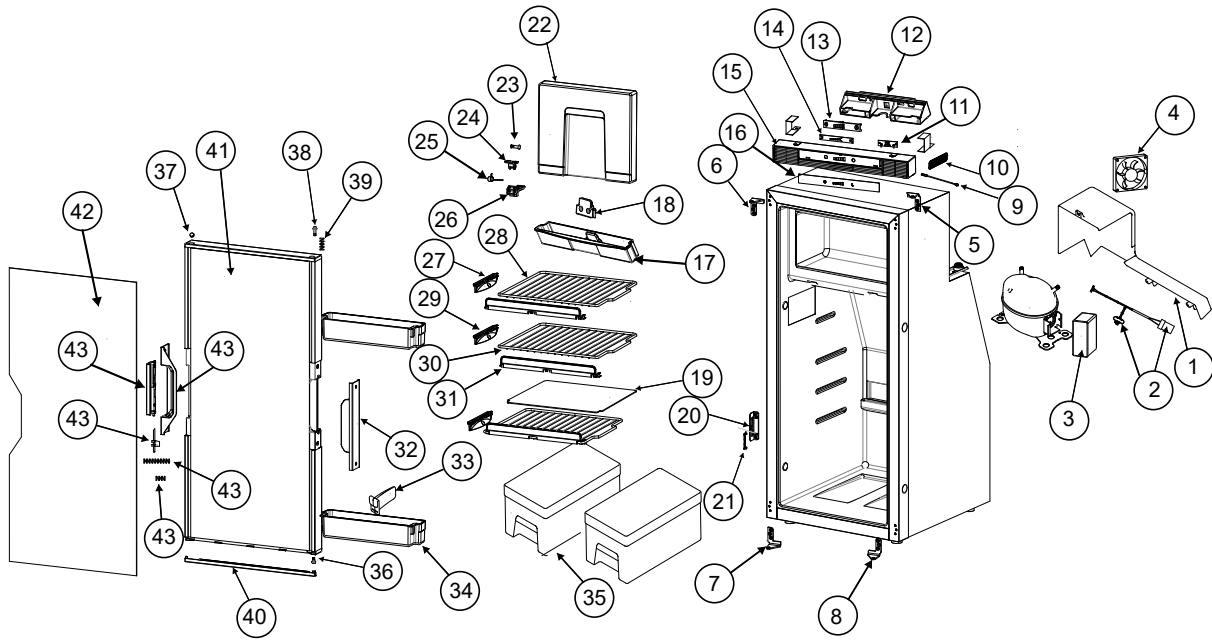

NORCOLD

PARTS LIST

N2090

PART NO. 640999
NORCOLD 3/14/2023

CABINET AREA - N2090

ART 02770

CABINET AREA - N2090

NO.	PART #	DESCRIPTION	N2090
1	691331	AIR DUCT	X
2	691345	POWER CORD	X
		FUSE	X
3	640178	CONTROL MODULE	X
4	692785	CONDENSOR FAN	X
5	692751	RIGHT UPPER HINGE	X
6		LEFT UPPER HINGE	X
7		LEFT BOTTOM HINGE	X
8		RIGHT BOTTOM HINGE	X
9	691390	THERMISTOR	X
10		THERMISTOR COVER	X
11	692753	LED PANEL	X
12	692754	TECHINCAL PANEL	X
13	692755	CIRCUIT BOARD LIGHT PANEL	X
14		CONTROL PANEL	X
15	692756	CONTROL HOUSING	X
16	640996	STICKER	X
17	691740	DRIP TRAY	X
18		BRACKET	X
19	691592	PLATE	X
20	692758	DOOR LATCH PLATE	X
21		WINTER LOCK SUPPORT	X
22	691741	FREEZER DOOR SHELL	X
23		FREEZER DOOR SHAFT	X
24		FREEZER DOOR UPPER HINGE	X
25		FREEZER DOOR TORSION SPRING	X
26		FREEZER DOOR BOTTOM SPRING	X
27	692759	CLIP SHELF SMALL	X
28	692760	SHELF SMALL	X
29	692761	CLIP SHELF LARGE	X
30	692762	SHELF LARGE	X
31	692763	FOOD RETAINER	X
32	692764	DOOR COVER (SN XXX AND BELOW)	X
	692875	DOOR COVER (SN XXX AND ABOVE)	
33	692765	BOTTLE RETAINER	X
34	692766	DOOR BIN	X
35	692767	VEGETABLE BIN	X
36	691456	LOWER HINGE SHAFT	X
37		SILICONE BLANKING CAP	X
38		UPPER HINGE SHAFT	X
39		UPPER HINGE SHAFT SPRING	X
40	692768	PANEL RETAINER (SN XXX AND BELOW)	X
	692885	PANEL RETAINER (SN XXX AND ABOVE)	
41	692769	FOAMING DOOR AND DECO PANEL	X
42	641302	DECO PANEL	X
43	692770	HANDLE ASSEMBLY (SN XXX AND BELOW)	X
	692886	HANDLE ASSEMBLY (SN XXX AND ABOVE)	
NS	641069	DRAIN HOSE CONNECTOR	X
NS	62362208	MOUNTING SCREW GROMMET CAP, 2 PC, WHITE	X
NS	691590	MOUNTING SCREWS & CAPS, 4 PC EACH, WHITE	X

NS - NOT SHOWN