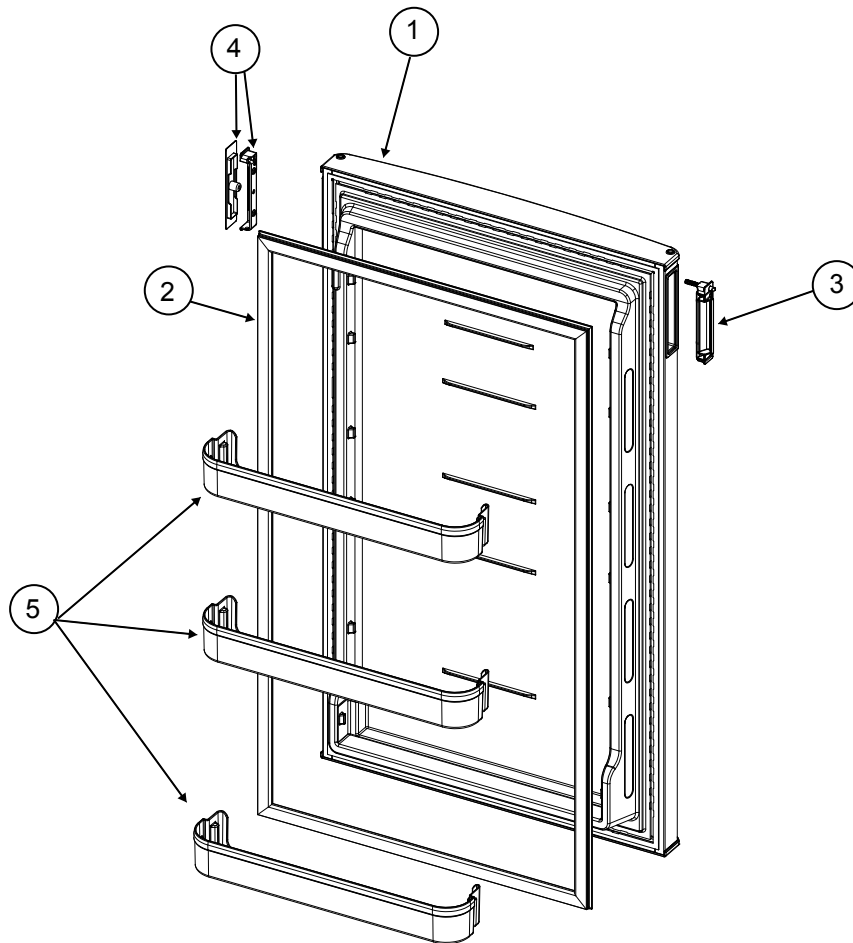

# DOOR - UPPER (FREEZER) - NV10/NV8DC SERIES

ART 02744

NO.	PART #	DESCRIPTION	NV10DCSS	NV10DCBK	NV8DCSS	NV8DCBK
1	641341	SILVER FREEZER DOOR W/ GASKET	X		X	
	641342	BLACK FREEZER DOOR W/ GASKET		X		X
2	640152	FREEZER DOOR GASKET	X	X	X	X
3	640156	HANDLE ASSEMBLY UR/LL W/(2) M4 X 16 SCREWS	X	X	X	X
	640160	HANDLE ASSEMBLY UL/LR W/(2) M4 X 16 SCREWS	X	X	X	X
4	640154	HANDLE COVER AND BRACKET UR/LL W/(2) M4 X 16 SCREWS	X	X	X	X
	640159	HANDLE COVER AND BRACKET UL/LR W/(2) M4 X 16 SCREWS	X	X	X	X
5	640155	DOOR BIN	X	X	X	X

# DOOR - LOWER (FRESH FOOD) - NV10/NV8DC SERIES

ART 02745

NO.	PART #	DESCRIPTION	NV10DCSS	NV10DCBK	NV8DCSS	NV8DCBK
1	641343	SILVER NV10 FRESH FOOD DOOR W/ GASKET	X			
	641344	BLACK NV10 FRESH FOOD DOOR W/ GASKET		X		
	641345	SILVER NV8 FRESH FOOD DOOR W/ GASKET			X	
	641346	BLACK NV8 FRESH FOOD DOOR W/ GASKET				X
2	640157	FRESH FOOD GASKET	X	X		
	640466	FRESH FOOD GASKET			X	X
3	640156	HANDLE ASSEMBLY UR/LL W/(2) M4 X 16 SCREWS	X	X	X	X
	640160	HANDLE ASSEMBLY UL/LR W/(2) M4 X 16 SCREWS	X	X	X	X
4	640154	HANDLE COVER AND BRACKET UR/LL W/(2) M4 X 16 SCREWS	X	X	X	X
	640159	HANDLE COVER AND BRACKET UL/LR W/(2) M4 X 16 SCREWS	X	X	X	X
5	640155	DOOR BIN	X	X	X	X
NS	640161	BOTTLE RETAINER	X	X	X	X