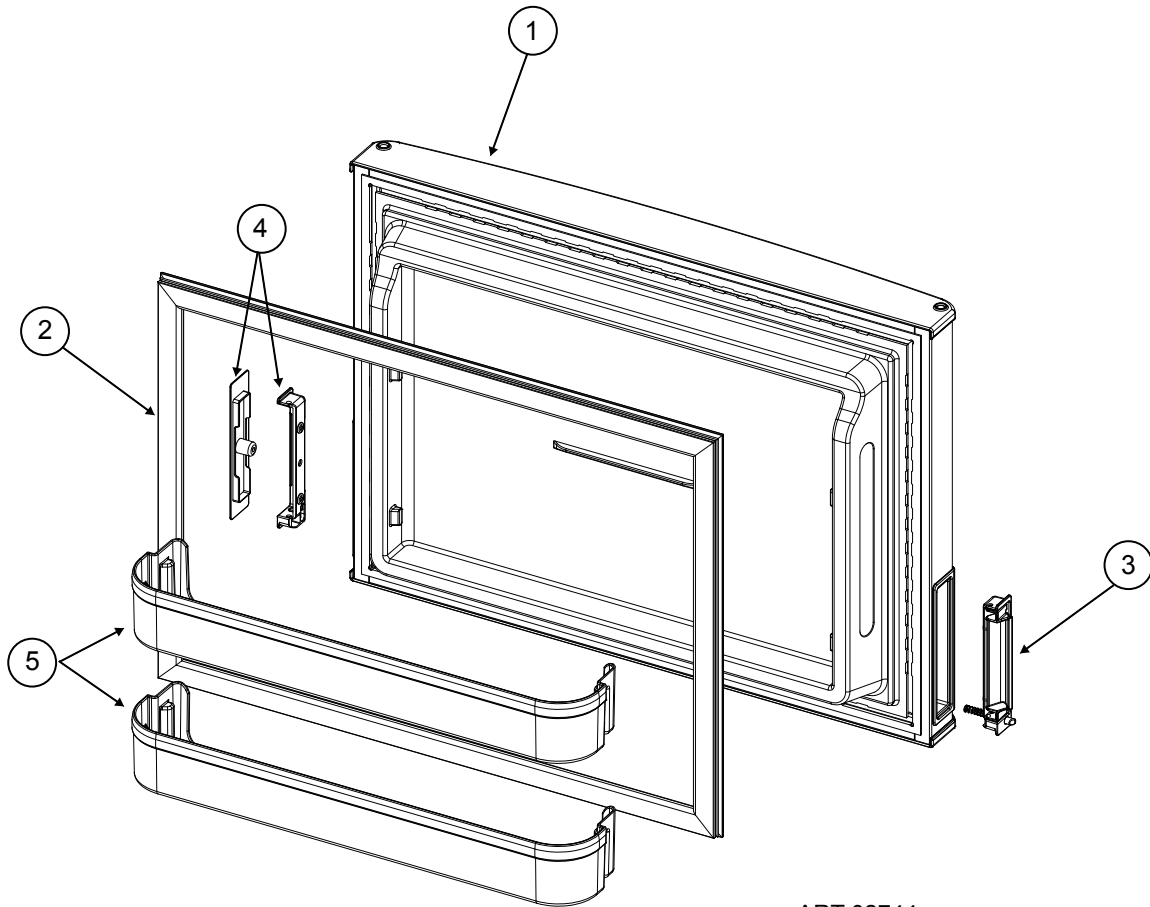

# DOOR - UPPER (FREEZER) - NV10/NV8DC SERIES

ART 02744

NO.	PART #	DESCRIPTION	NV10DCSS	NV10DCBK	NV8DCSS	NV8DCBK
1	641341	SILVER FREEZER DOOR W/ GASKET	X		X	
	641342	BLACK FREEZER DOOR W/ GASKET		X		X
2	640152	FREEZER DOOR GASKET	X	X	X	X
3	640156	HANDLE ASSEMBLY UR/LL W/(2) M4 X 16 SCREWS	X	X	X	X
	640160	HANDLE ASSEMBLY UL/LR W/(2) M4 X 16 SCREWS	X	X	X	X
4	640154	HANDLE COVER AND BRACKET UR/LL W/(2) M4 X 16 SCREWS	X	X	X	X
	640159	HANDLE COVER AND BRACKET UL/LR W/(2) M4 X 16 SCREWS	X	X	X	X
5	640155	DOOR BIN	X	X	X	X

# DOOR - LOWER (FRESH FOOD) - NV10/NV8DC SERIES

ART 02745

NO.	PART #	DESCRIPTION	NV10DCSS	NV10DCBK	NV8DCSS	NV8DCBK
1	641343	SILVER NV10 FRESH FOOD DOOR W/ GASKET	X			
	641344	BLACK NV10 FRESH FOOD DOOR W/ GASKET		X		
	641345	SILVER NV8 FRESH FOOD DOOR W/ GASKET			X	
	641346	BLACK NV8 FRESH FOOD DOOR W/ GASKET				X
2	640157	FRESH FOOD GASKET	X	X		
	640466	FRESH FOOD GASKET			X	X
3	640156	HANDLE ASSEMBLY UR/LL W/(2) M4 X 16 SCREWS	X	X	X	X
	640160	HANDLE ASSEMBLY UL/LR W/(2) M4 X 16 SCREWS	X	X	X	X
4	640154	HANDLE COVER AND BRACKET UR/LL W/(2) M4 X 16 SCREWS	X	X	X	X
	640159	HANDLE COVER AND BRACKET UL/LR W/(2) M4 X 16 SCREWS	X	X	X	X
5	640155	DOOR BIN	X	X	X	X
NS	640161	BOTTLE RETAINER	X	X	X	X