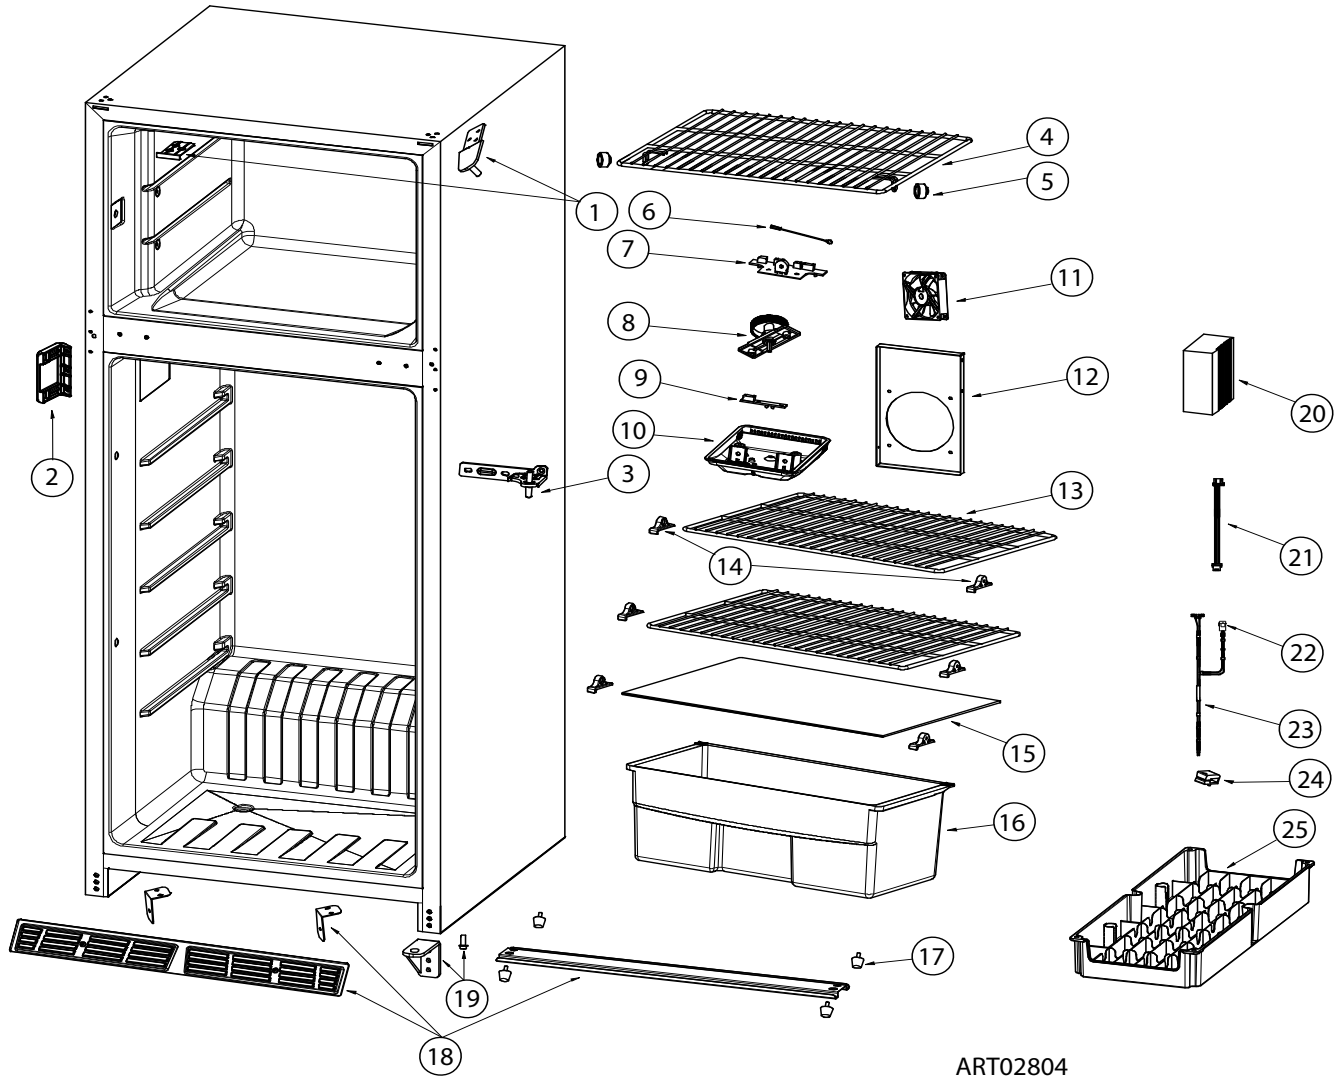

CABINET FRONT - NV10/NV8DC SERIES

ART02804

CABINET FRONT - NV10/NV8DC SERIES

NO.	PART #	DESCRIPTION	NV10DCSS	NV10DCBK	NV8DCSS	NV8DCBK
1	641340	NV SERIES UPPER HINGE KIT	X	X	X	X
2	640151	DOOR LATCH PLATE AND (3) M4 X 16 SCREWS	X	X	X	X
3	640208	CENTER HINGE	X	X	X	X
4	640168	FREEZER / CRISPER SHELF	X	X	X	X
5	641347	FREEZER SHELF STOPPERS	X	X	X	X
6	641348	NV SERIES THERMISTOR	X	X	X	X
7	641349	NV SERIES MAIN CONTROL BOARD	X	X	X	X
8	641350	NV SERIES THERMOSTAT KIT	X	X	X	X
9	641351	INFRAREAD LIGHT BOARD	X	X	X	X
10	641352	JUNCTION BOX	X	X	X	X
11	641353	CONDENSER FAN	X	X	X	X
12	641354	CONDENSERFAN COVER	X	X	X	X
13	641356	FRESH FOOD WIRE SHELF	X	X	X	X
14	641355	FRESH FOOD SHELF STOPPERS	X	X	X	X
15	641357	FRESH FOOD GLASS SHELF	X	X	X	X
16	641358	CRISPER BIN	X	X	X	X
17	641359	NV SERIES FEET	X	X	X	X
18	641360	NV SERIES LOWER GRILL KIT	X	X	X	X
19	641361	NV SERIES LOWER HINGE KIT	X	X	X	X
20	641406	NV SERIES COMPRESSOR POWER MODULE	X	X	X	X
21	641362	INFRARED LIGHT CABLE	X	X	X	X
22	641363	FUSE	X	X	X	X
23	641364	NV SERIES POWER CORD	X	X	X	X
24	641365	WIRE CLIP	X	X	X	X
25	641366	NV SERIES DRIP CUP	X	X	X	X

PART IS NO LONGER AVAILABLE

NS = NOT SHOWN