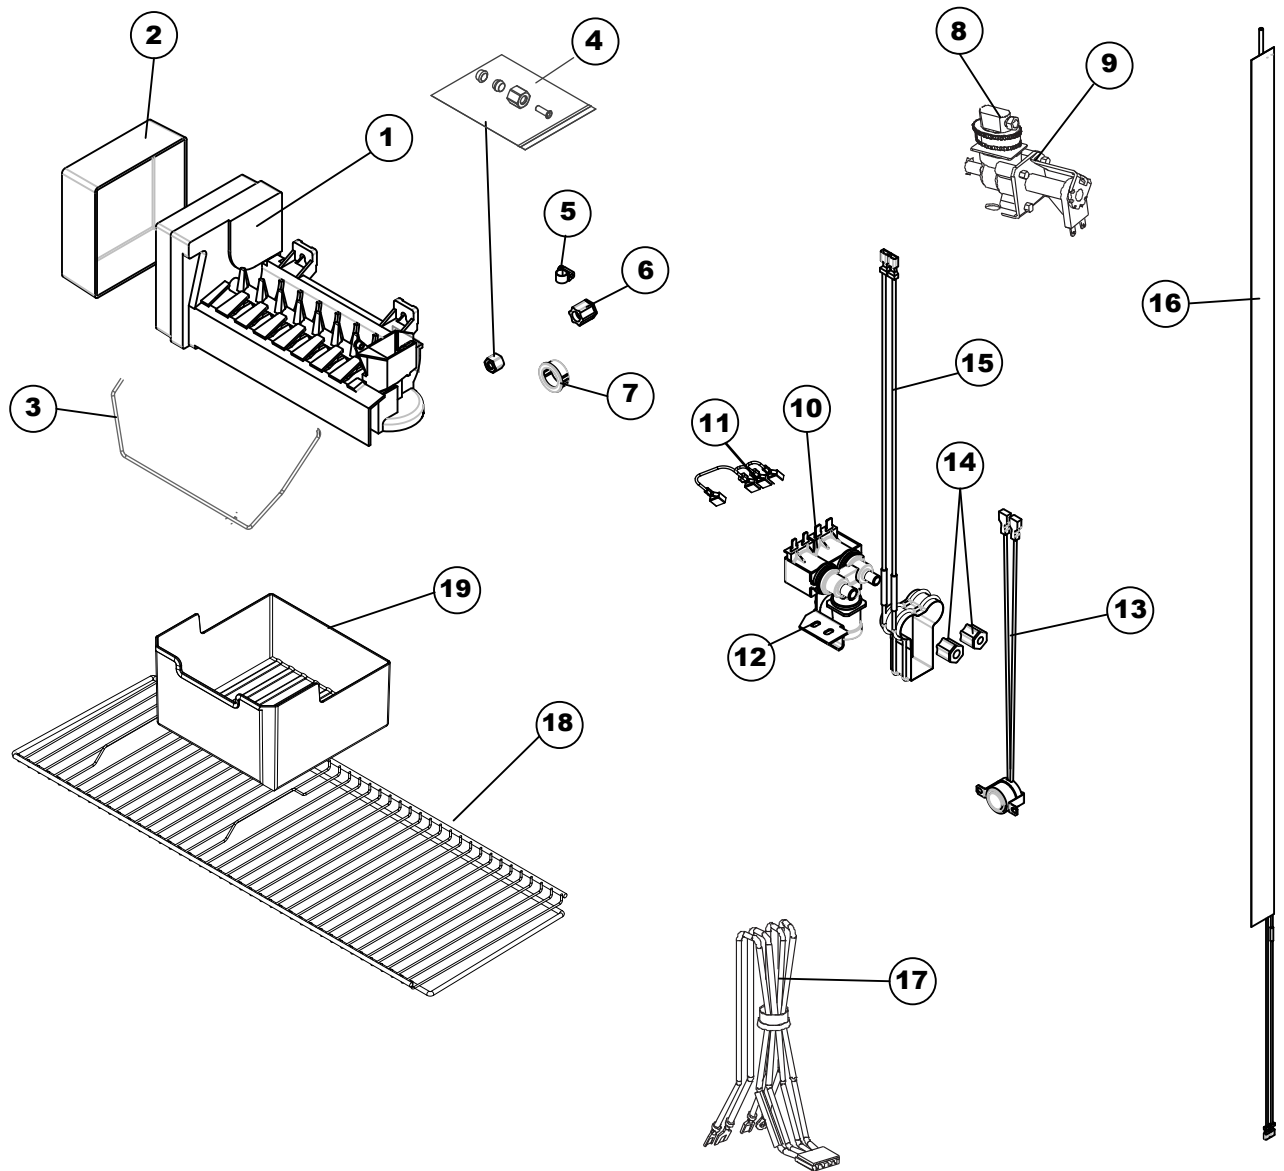

ICE MAKER PARTS - 2118 SERIES

ICE MAKER PARTS - 2118 SERIES

NO.	PART #	DESCRIPTION	NON DISPENSER (IM)	WITH DISPENSER (IMD)
1	637582	KIT-ICE MAKER	X	X
2	61656822	COVER-FRONT/ICE MAKER	X	X
3	61656922	SHUT OFF ARM/ICE MAKER	X	X
4	623182	KIT-OEM WATER TUBE FITTINGS (COMBINATION OF A, C & D)	X	
	625882	KIT-OEM WATER TUBE FITTINGS (COMBINATION OF A, B, C, & D)		X
A	61692622	SLEEVE-BALL/.25"/TUBE COMPRESSION RING/BRASS	X	X
B	622846	NUT-BRASS/GARDEN HOSE ADAPTER		X
C	623181	SLEEVE-BALL/.25"/TUBE COMPRESSION RING/PLASTIC	X	X
D	622835	INSERT-BRASS/.40" OEM WATER LINE/IM	X	X
5	61690822	CLAMP-TUBING/IM	X	X
6	622991	NUT-COMPRESSION/PLASTIC/WATER VALVE FITTING/IM	X	X
7	61541422	BUSHING-SNAP	X	X
8	61679622	GARDEN HOSE ADAPTER-STRAIGHT/IM	X	
9	633325	KIT-WATER VALVE-SINGLE PORT (USE 637140)	X	
	637140	KIT-SERVI-WATERVALVE-SINGLE PORT (USE 637580)	X	
	637580	KIT SERVICE WATERVALVE REPLACEMENT (USE 640908)	X	
	640908	KIT SERVICE IM WATERVALVE ASM	X	
10	637164	KIT-WATER VALVE-DISPENSER/DUAL PORT (USE 637166)		X
	637166	KIT-SERV-IMD-WATER VALVE/HEATER REPALCEMENT		X
11	626802	JUMPER-WIRE HARNESS	X	X
12	624503	BRACKET-WATER VALVE		X
13	620240	THERMOSTAT-IM HEATER ASSY	X	X
14	625880	NUT-COMPRESSION 5/16"		X
15	626804	HEATER-WATER VALVE		X
16	637142	IM WATER TUBE/HEATER ASSY KIT	X	
	636972	WATER TUBE/HEATER ASSY/FOR ICE MAKER/DISPENSER		X
17	636950	WIRING HARNESS-ICE MAKER (USE 637147)	X	X
	637147	KIT-SERV- ICE MAKER WIRE HARNESS	X	X
19	619007	BIN-ICE/CRISPER/CLEAR/WDL/SDL	X	X
NS	621755	CORD-AC POWER/ICE MAKER/WHITE (NOT SHOWN)	X	X
NS	639707	KIT SERVICE IM MOUTNING BRACKET	X	X

NS = NOT SHOWN

NO LONGER AVAILABLE