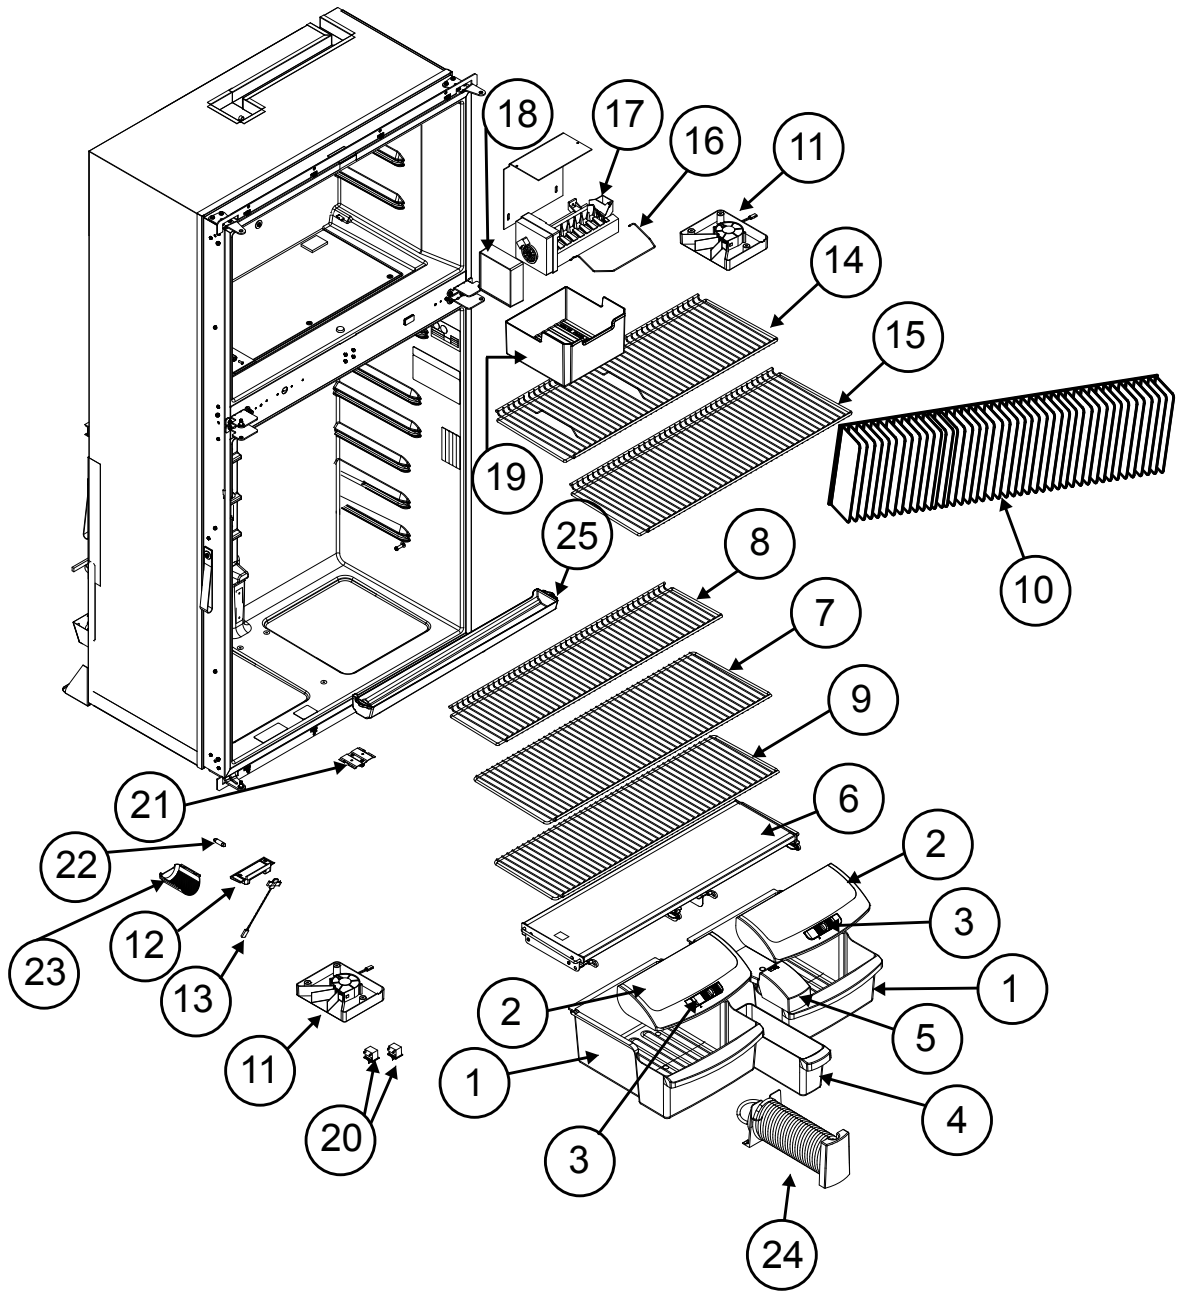

CABINET ASSEMBLY - FRONT VIEW (INTERIOR PARTS) - 2118 SERIES

CABINET ASSEMBLY - FRONT VIEW (INTERIOR PARTS)- 2118 SERIES

NO.	PART #	DESCRIPTION	NON DISPENSER (IM)	WITH DISPENSER (IMD)
1	627866	CRISPER	X	X
2	627868	CRISPER LID-FLIP TOP	X	X
3	628829	VENT-CRISPER LID	X	X
4	636910	BIN-BEVERAGE CAN	X	X
5	636911	COVER-BEVERAGE BIN	X	X
6	636775	CRISPER COVER ASSY-GLASS SHELF	X	X
NS	629473	SPACER-NYLON/CRISPER COVER ASSY	X	X
7	636689	MIDDLE SHELF- WIRE	X	X
8	636688	TOP SHELF- WIRE	X	X
9	636690	FULL SHELF- WIRE	X	X
10	637363	FIN ASSY-FRESH FOOD	X	X
11	636824	BLOWER ASSY (1 IN FREEZER, 1 IN FRESH FOOD COMPARTMENT) (USE 639719)	X	X
	639719	KIT SERV BLOWER ASSY REPLACEMENT	X	X
12	628076	GUIDE BLOCK (USE 640272)	X	X
	640272	KIT SERV GUIDE BLOCK	X	X
13	620528	THERMISTOR-CONDENSER (USE 638391)	X	X
	638391	KIT SERVICE THERMISTER REPLACEMENT	x	x
	629409	THERMISTOR FRESH FOOD (USE 638391)	X	X
14	636850	Wire-SHELF FREEZER WITH HUMP - UPPER	X	X
15	636742	WIRE-SHELF FREEZER WITH/OUT HUMP - UPPER	X	X
NS	636861	RETAINER SHELF	X	X
NS	633734	CLIP-THERMISTER MOUNTING/FIN (USE 638281)	X	X
	638281	KIT SERVICE FIN CLIP REPLACEMENT	X	X
16	61656922	SHUT OFF ARM/IM	X	X
17	633324	KIT-ICE MAKER (USE 637582)	X	X
	637582	KIT-ICE MAKER	X	X
18	61656822	COVER-FRONT/ICE MAKER	X	X
NS	637146	KIT-SERVICE-HEATER TUBE	X	X
19	619007	BIN-ICE/CRISPER/CLEAR/WDL/SDL	X	X
20	623918	SWITCH-LIGHT	X	X
NS	623121	CLAMP 3/8"	X	X
21	61629722	LAMP BRACKET ASSY (USE 638292)	X	X
	638292	KIT SERVICE LAMP BRACKET REPLACEMENT	X	X
22	632545	LAMP-DC LIGHT BULB	X	X
23	621827	COVER-LAMP BRACKET	X	X
24	636932	DISPENSER REEL ASSY		X
NS	629413	WIRE-JUMPER/LAMP (NOT SHOWN)	X	X
25	618774	Drip Tray	X	X
NS	637962	CONDENSATION KIT	X	X
NS	637948	FLEXIBLE SHINGLE (SN 22182704 AND ABOVE)	X	X
NS	640035	FIN FOAM COVER SERVICE KIT	X	X

NS - NOT SHOWN

NO LONGER AVAILABLE

CONTINUED ON PAGE 8