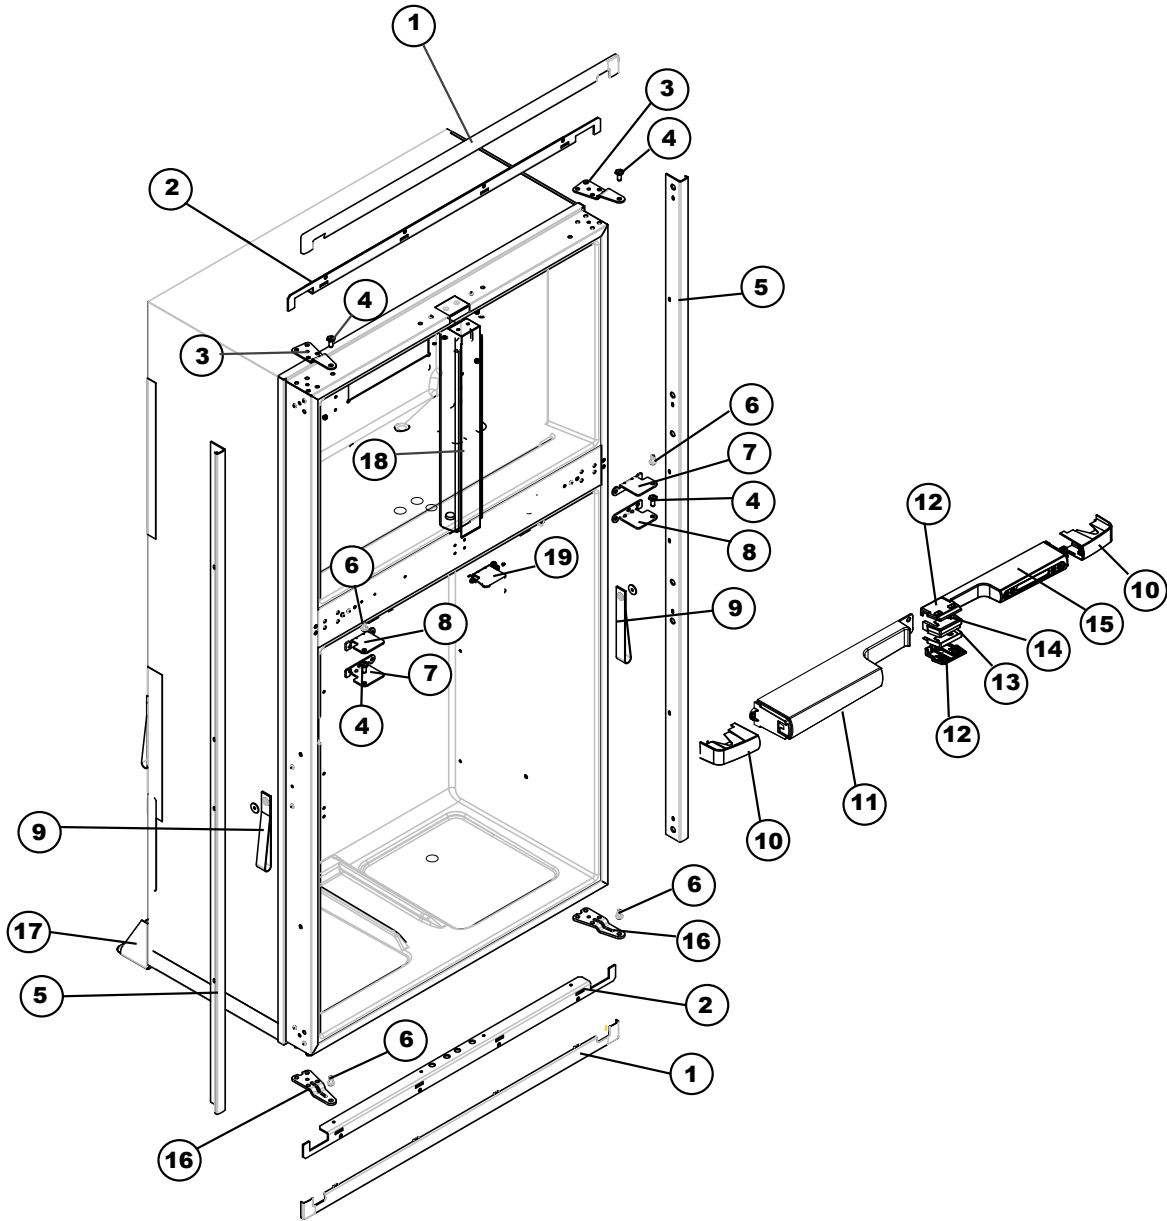

CABINET ASSEMBLY - FRONT VIEW (EXTERIOR PARTS) - 2118 SERIES

CABINET ASSEMBLY - FRONT VIEW (EXTERIOR PARTS) - 2118 SERIES

NO.	PART #	DESCRIPTION	NON DISPENSER (IM)	WITH DISPENSER (IMD)
1	627852	TRIM PIECE-TOP/BOTTOM/SET (USE 639638)	X	X
	639638	TRIM SET TOP /BOTTOM	X	X
2	630363	BRACKET FOAM ASSY-TOP/BTM MOUNTING (USE SN 27913343 AND BELOW)	X	X
	639869	BRACKET FOAM ASSY-TOP/BTM MOUNTING (USE SN 27913618 AND ABOVE)	X	X
3	627736	HINGE-UPPER	X	X
4	627778	HINGE PIN-UPPER	X	X
5	630362	TRIM PIECE FOAM TAPE ASSY-CABINET/SIDE	X	X
6	627777	HINGE PIN-LOWER	X	X
7	627739	HINGE-CENTER-UPPER RH/LOWER LH	X	X
8	627738	HINGE-CENTER-UPPER LH/LOWER RH	X	X
9	628818	STRAP ASSY-CABINET HANDLING	X	X
10	628579	COVER-HINGE-SNAP ON	X	X
NS	628565	HOUSING-DISPENSER		X
11	628568	CONTROL BOX-DUMMY (NOT SHOWN)	X	
12	628577	STRIKE PLATE	X	X
13	628576	COVER-STRIKE PLATE/BOTTOM	X	X
14	628575	COVER-STRIKE PLATE/TOP	X	X
15	636751	CONTROL ASSY-OPTICAL/2118 SERIES (Use 637081)	X	X
	637081	Kit Optical Control	X	X
16	627740	HINGE-BOTTOM	X	X
17	627849	BRACE-BACK (USE 637591)	X	X
	637591	BRACE-BACK	X	X
NS	637109	NSC SYSTEM PACK-2118 SERIES	X	X
18	628047	DIVIDER ASSY-FREEZER-VERTICAL (USE 638122)	X	X
	638122	DIVIDER ASSY-FREEZER-VERTICAL	X	X
19	640111	GUIDE BLOCK-FLAPPER/2118	X	X
NS	627752	RAIL-BOTTOM SUPPORT (NOT SHOWN)(USE 637586)	X	X
	637586	RAIL-BOTTOM SUPPORT (NOT SHOWN)	X	X

NS - NOT SHOWN

No longer Available