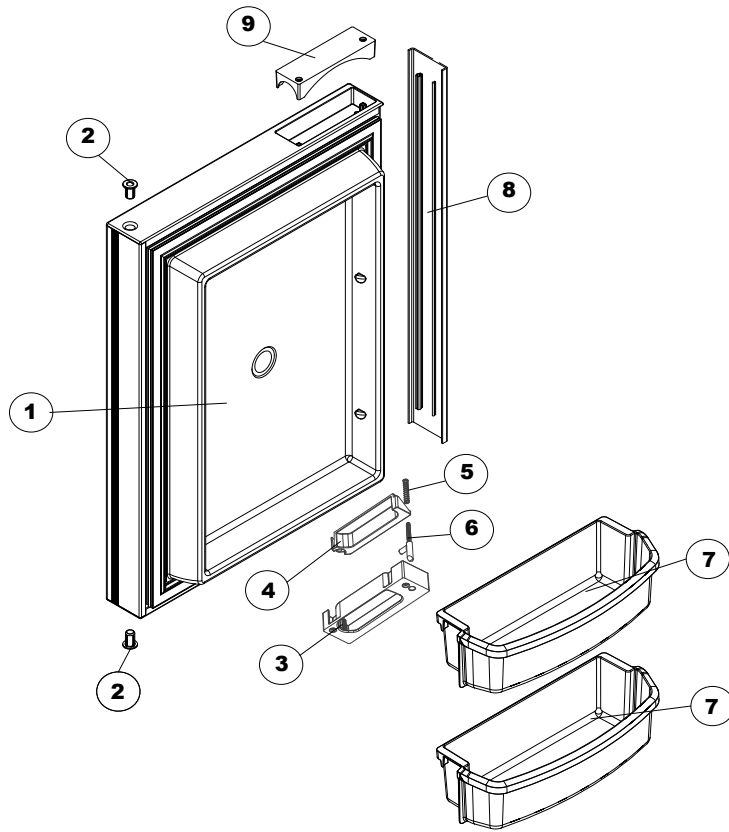

PARTS LIST 2118 SERIES

MODELS

2118	2118IMSS
2118IM	2118IMSSD
2118BK	2118IMD
2118IMBK	
2118IMBKD	
2118SS	

DOOR - UPPER RH - 2118 SERIES

NO.	PART #	DESCRIPTION	2118 2118IM	2118IMD	2118BK 2118IMBK	2118IMBKD	2118SS 2118IMSS	2118IMSSD
1	630245	KIT-SERV-DOOR-ASSY-UR	X	X				
	632750	KIT-SERV-DOOR-ASSY-UR-BK			X	X		
	637192	KIT-SERV-DOOR-ASSY-UR-FAUX-SS (SN 23447952 AND BELOW, OR THU25975177, OR 26257393 THRU 26319920)					X	X
	638464	KIT-SERV-DOOR-ASSY-UR-430SS (USE SN 26319921 AND ABOVE, OR THRU 23447953 THRU 25948987, OR 25975178 THRU 26257392) (USE SN 25975178 AND ABOVE UP TO NR01AC0)					X	X
	640398	KIT SERVICE DOOR UR SS (USE SN NR01AC0 AND ABOVE) (Manufactured 12/11/19 and later)					X	X
2	627744	HINGE BUSHING-PANEL DOORS	X	X				
3	627712	DOOR HANDLE HOUSING-UPPER RH/LOWER LH	X	X	X	X	X	X
4	628017	DOOR HANDLE-UPPER RH/LOWER LH	X	X	X	X	X	X
5	627805	SPRING-COMPRESSION	X	X	X	X	X	X
6	628616	DOOR HANDLE LATCH PIN-UPPER RH/LOWER LH	X	X	X	X	X	X
7	636747	BIN-DOOR SHELF/SMALL	X	X	X	X	X	X
8	627423	PANEL RETAINER-UPPER	X	X				
9	627871	COVER-HANDLE POCKET-UPPER RH	X	X	X	X	X	X