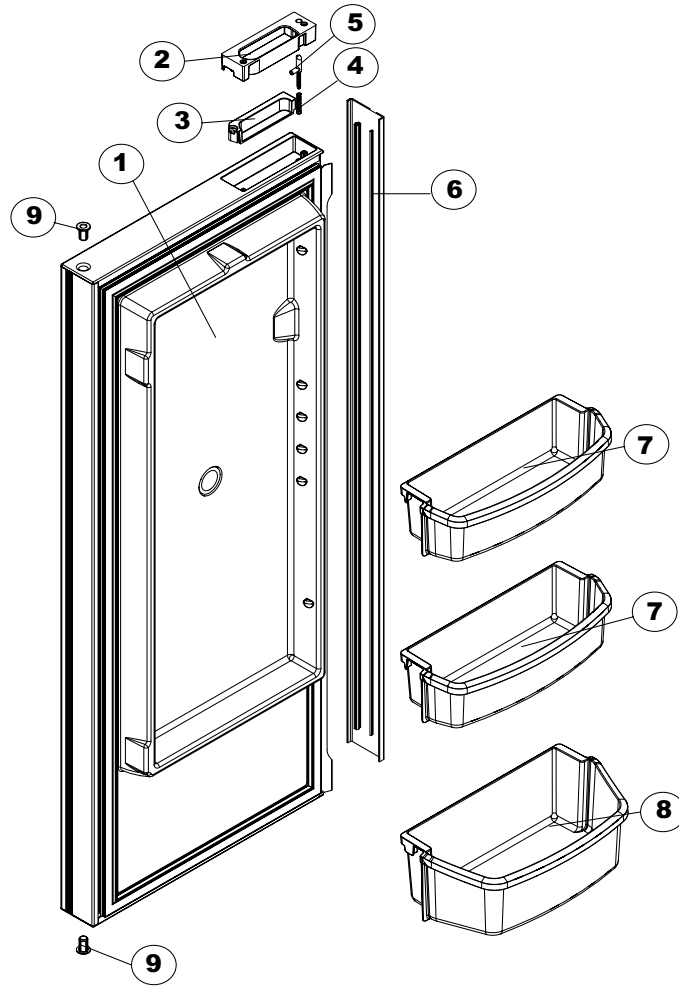

DOOR - LOWER RH - 2118 SERIES

NO.	PART #	DESCRIPTION	2118 2118IM	2118IMD	2118BK 2118IMBK	2118IMBKD	2118SS 2118IMSS	2118IMSSD
1	630247	KITT-SERV-DOOR-ASSY-LR	X	X				
	632754	KIT-SERV-DOOR-ASSY-LR-BLK			X	X		
	637194	KIT-SERV-DOOR-ASSY-LR-FAUX-SS (SN 23447952 AND BELOW, OR THU25975177, OR 26257393 THRU 26319920)					X	X
	638468	KIT-SERV-DOOR-ASSY-LR-430SS (USE SN 26319921 AND ABOVE, OR THRU 23447953 THRU 25948987, OR 25975178 THRU 26257392) (USE SN 25975178 AND ABOVE UP TO NR01AC0)					X	X
	640400	KIT SERVICE DOOR LR, SS (USE SN NR01AC0 AND ABOVE) (Manufactured 12/11/19 and later)					X	X
2	627713	DOOR HANDLE HOUSING-UPPER LH/LOWER RH	X	X	X	X	X	X
3	628018	DOOR HANDLE-UPPER LH/LOWER RH	X	X	X	X	X	X
4	627805	SPRING-COMPRESSION	X	X	X	X	X	X
5	628615	DOOR HANDLE LATCH PIN-UPPER LH/LOWER RH	X	X	X	X	X	X
6	627424	PANEL RETAINER-LOWER	X	X				
7	636747	BIN-DOOR SHELF/SMALL	X	X	X	X	X	X
8	636748	BIN-DOOR SHELF/GALLON	X	X	X	X	X	X
9	627744	HINGE BUSHING-PANEL DOORS	X	X				

NOTE: DOOR LINERS ASSEMBLIES ARE NOT SHIPPED WITH DOOR BINS.