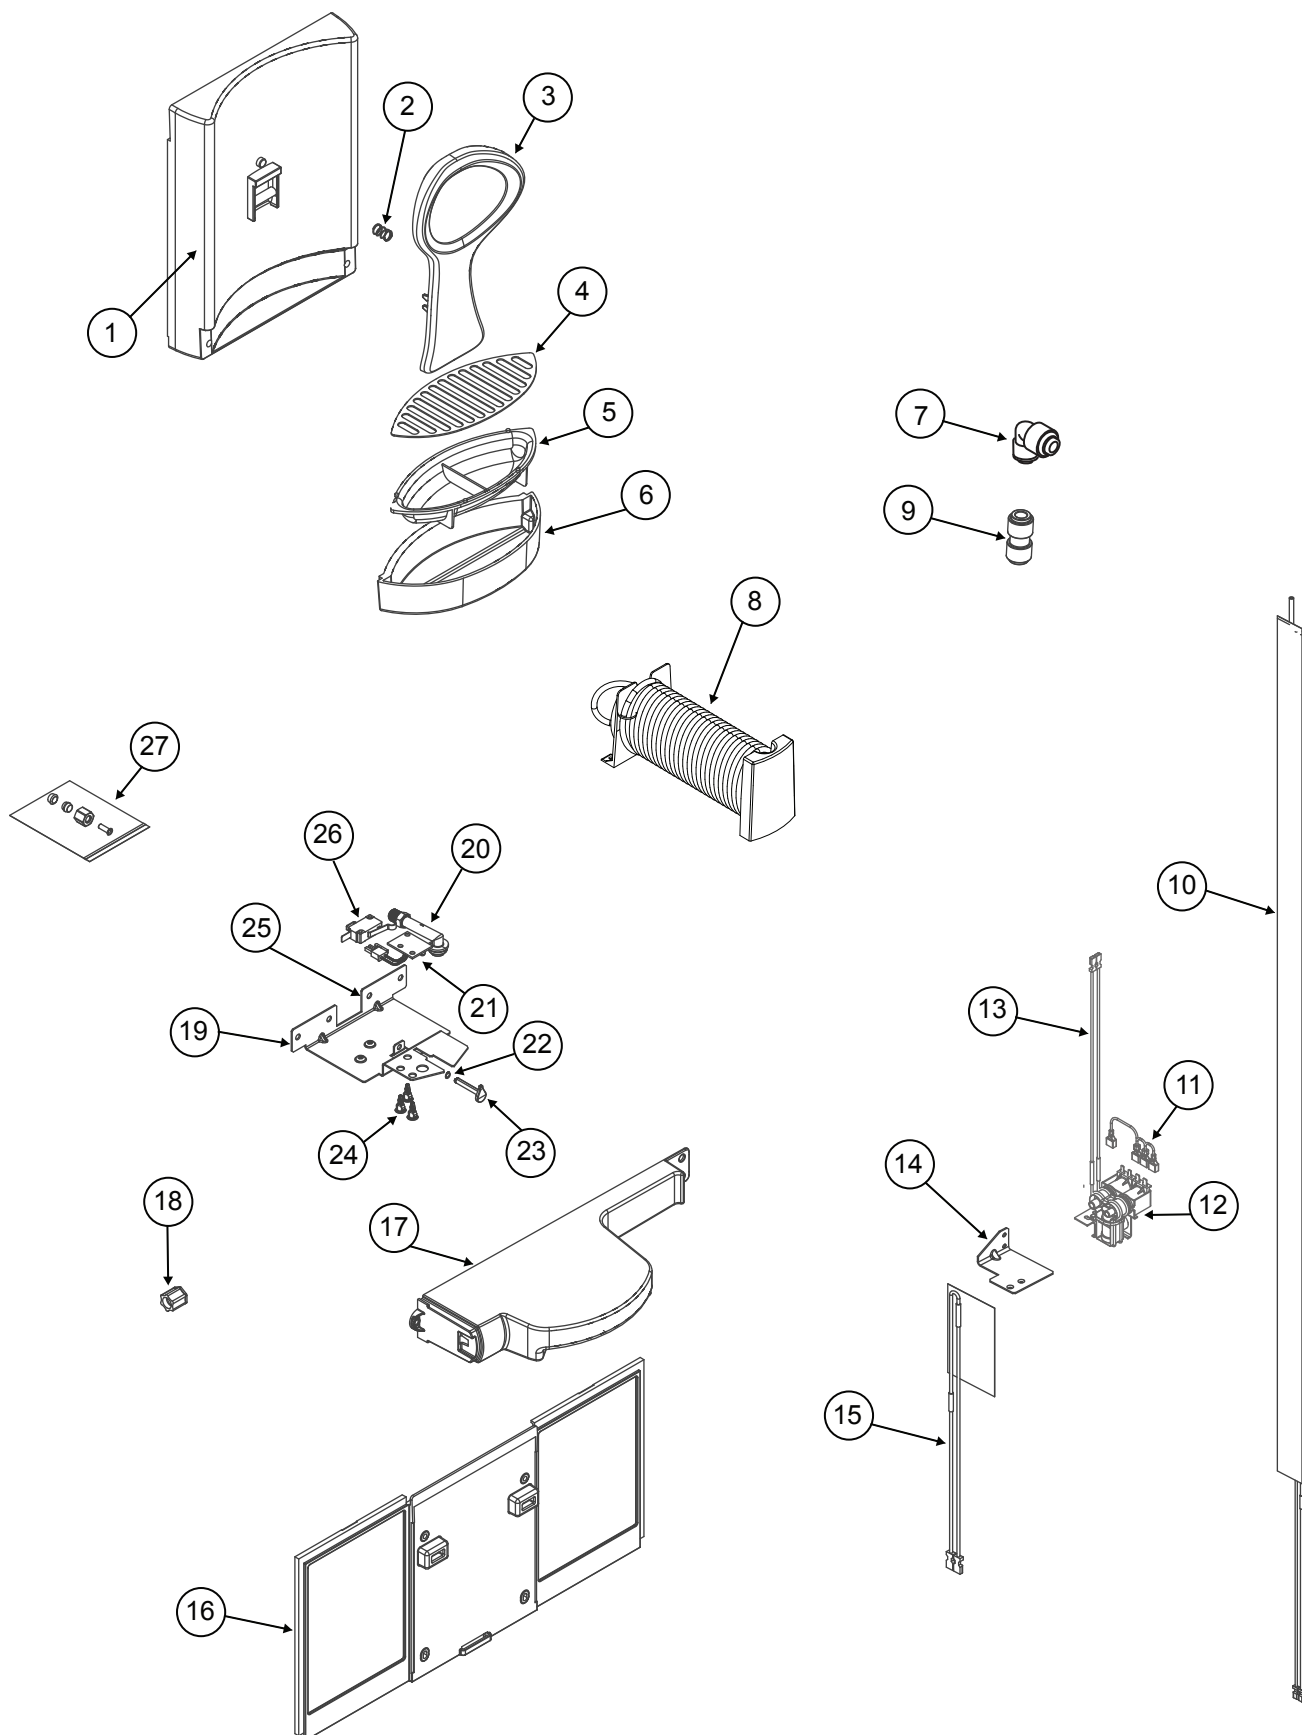

WATER DISPENSER PARTS - 2118 SERIES

WATER DISPENSER PARTS- 2118 SERIES

NO.	PART #	DESCRIPTION	2118 PANEL	2118 WRAP
1	629486	BACKSPLASH ASSY	X	X
	627570	BACKSPLASH/CLIP ASSY (USE 635687)	X	X
	635687	BACKSPLASH/CLIP ASSY	X	X
2	618182	SPRING-COMPRESSION	X	X
3	624391	PADDLE	X	X
4	625241	DRAIN GRID	X	X
5	625385	DRIP CUP-INSIDE	X	X
6	625366	DRIP TRAY-OUTSIDE	X	X
7	637067	CONNECTOR-UNION ELBOW	X	X
8	636932	DISPENSER REEL ASSY- 2118	X	X
9	638164	CONNECTOR-5/16" UNION	X	X
10	625879	WATER TUBE/HEATER ASSY	X	X
11	626802	JUMPER-WIRE HARNESS (USE 637168)	X	X
	637168	KIT- SERV-IMD JUMPER WIRE HARNESS	X	X
12	637164	KIT-WATER VALVE-DUAL PORT	X	X
13	626804	HEATER-WATER VALVE	X	X
	625856	WATER VALVE/HEATER ASSY (NO. 13 AND NO. 14)	X	X
14	624503	BRACKET-WATER VALVE	X	X
15	629401	HEATER-WATER LINE (USE 637170)	X	X
	637170	KIT-SERV-DISP WATER LINE HEATER REPLACEMENT	X	X
16	628827	TRIM PANEL-PANEL DOORS	X	
	628635	TRIM PANEL-WRAP DOORS		X
17	628565	HOUSING	X	X
18	625880	NUT-COMPRESSION 5/16"	X	X
19	628567	WATER DISPENSER BRACKET ASSY	X	X
20	626820	SPIGOT	X	X
21	627143	BOARD-LED	X	X
22	628916	RING-RETAINING	X	X
23	628578	PLUNGER	X	X
24	625006	FASTENER-LED BOARD	X	X
25	628566	BRACKET-WATER DISPENSER	X	X
26	624574	SWITCH (USE 637172)	X	X
	637172	KIT-SERV-DISP SWITCH REPLACEMENT	X	X
27	625882	KIT-IM TUBE FITTINGS (COMBINATION OF A, B, C, & D)	X	X
A	61692622	SLEEVE-BALL/.25"/TUBE COMPRESSION RING/BRASS	X	X
B	622846	NUT-BRASS/GARDEN HOSE ADAPTER	X	X
C	623181	SLEEVE-BALL/.25"/TUBE COMPRESSION RING/PLASTIC	X	X
D	622835	INSERT-BRASS/.40" OEM WATER LINE/IM	X	X
NS	630248	DOOR LINER WITH HANDLE/LOWER/LH/PANEL	X	
NS	630253	DOOR LINER WITH HANDLE/LOWER/LH/WRAP/DISP/SS		X
NS	63035401	DOOR LINER WITH HANDLE/LOWER/LH/WRAP/DISP/WPM		X

PART IS NO LONGER AVAILABLE

NS - NOT SHOWN