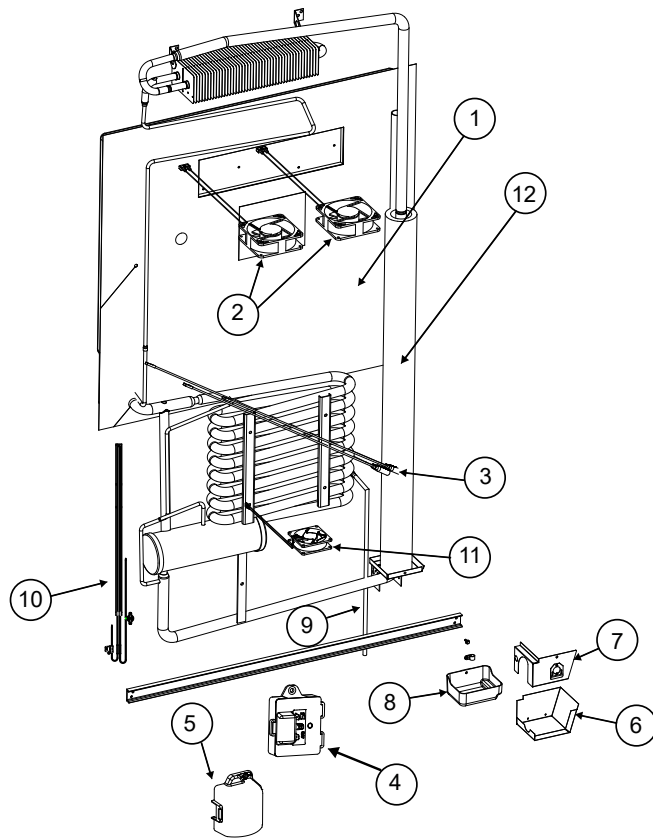

COOLING UNIT AREA - REAR VIEW - 2118 SERIES

NO.	PART #	DESCRIPTION	NON DISPENSER (IM)	WITH DISPENSER (IMD)
1	637080	KIT-SERVICE SYSTEM PACK 2118	X	X
2	628685	FAN-EXTERNAL DC/HIGH VELOCITY	X	X
	636441	FAN -EXTERNAL DC (USE 628685)	X	X
	637154	KIT-UPPER FAN REPLACEMENT	X	X
NS	628747	BRACKET-DC FAN	X	X
3	630811	HEATER	X	X
	637136	KIT-HEATER REPLACEMENT	X	X
NS	630280	KIT-TEMPERATURE SWITCH CANISTER ASSEMBLY	X	X
4	637360	TEMPERATURE MONITOR CONTROL KIT	X	X
5	640555	KIT SERVICE- SPLASH GUARD	X	X
	636863	BASE-BURNER BOX (USE 637156)	X	X
6	637156	KIT- BURNER BOX BASE REPLACEMENT	X	X
7	637158	KIT-COVER ASSY-BURNER BOX	X	X
8	629490	DRIP CUP-REAR/CABINET	X	X
9	622390	DRAIN HOSE KIT (USE 639100)	X	X
	639100	DRAIN TUBE ASSY KIT	X	X
10	634913	COLD WEATHER KIT	X	X
NS	637124	BAFFLE/WIRE ASSY	X	X
11	637088	FAN ASSY (USE 637283)	X	X
	637283	KIT FAN REPLACEMENT	X	X
12	2M1213	INSULATION/CANISTER ASSY	X	X
NS	628278	KIT SERVICE FAN THERMOSTAT REPLACEMENT	X	X
NS	640235	KIT SERVICE FAN THERMOSTAT REPLACEMENT	X	X

NS - NOT SHOWN

No Longer Available