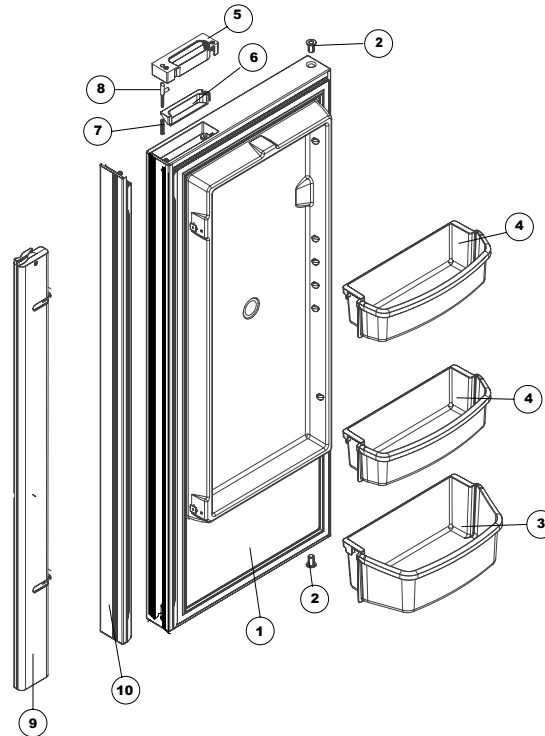

DOOR - LOWER LH - 2118 SERIES

NO.	PART #	DESCRIPTION	2118 2118IM	2118IMD	2118BK 2118IMBK	2118IMBKD	2118SS 2118IMSS	2118IMSSD
1	630246	KIT-SERV-DOOR-ASSY-LL	X					
	630248	KIT-SERV-DOOR-ASSY-LL-DISP		X				
	632757	KIT-SERV-DOOR-ASSY-LL-BK			X			
	632758	KIT-SERV-DOOR-ASSY-DISP-BK				X		
	637195	KIT-SERV-DOOR-ASSY-LL-FAUX-SS (SN 23447952 AND BELOW, OR THRU 25975177, OR 26257393 THRU 26319920)					X	
	637196	KIT-SERV-DOOR-ASSY-LL-DISP-SS						X
	638469	KIT-SERV-DOOR-ASSY-LL-430SS (USE SN 26319921 AND ABOVE, OR THRU 23447953 THRU 25948987, OR 25975178 THRU 26257392) (USE SN 25975178 AND ABOVE UP TO NR01AC0)					X	
	640401	KIT SERVICE DOOR LL, SS (USE SN NR01AC0 AND ABOVE) (Manufactured 12/11/19 and later)					X	
	638471	KIT-SERV-DOOR-ASSY-LL-DISP-430SS (USE SN 23447953 AND ABOVE)						X
2	627744	HINGE BUSHING-PANEL DOORS	X	X				
3	636748	BIN-DOOR SHELF/GALLON	X	X	X	X	X	X
4	636747	BIN-DOOR SHELF/SMALL	X	X	X	X	X	X
5	627712	DOOR HANDLE HOUSING-UPPER RH/LOWER LH	X	X	X	X	X	X
6	628017	DOOR HANDLE-UPPER RH/LOWER LH	X	X	X	X	X	X
7	627805	SPRING-COMPRESSION	X	X	X	X	X	X
8	628616	DOOR HANDLE LATCH PIN-UPPER RH/LOWER LH	X	X	X	X	X	X
9	631031	FLAPPER ASSY	X	X	X	X	X	X
10	627424	PANEL RETAINER-LOWER	X	X				

NOTE: DOOR LINERS ARE NOT SHIPPED WITH DOOR BINS AND FLAPPER ASSEMBLY.