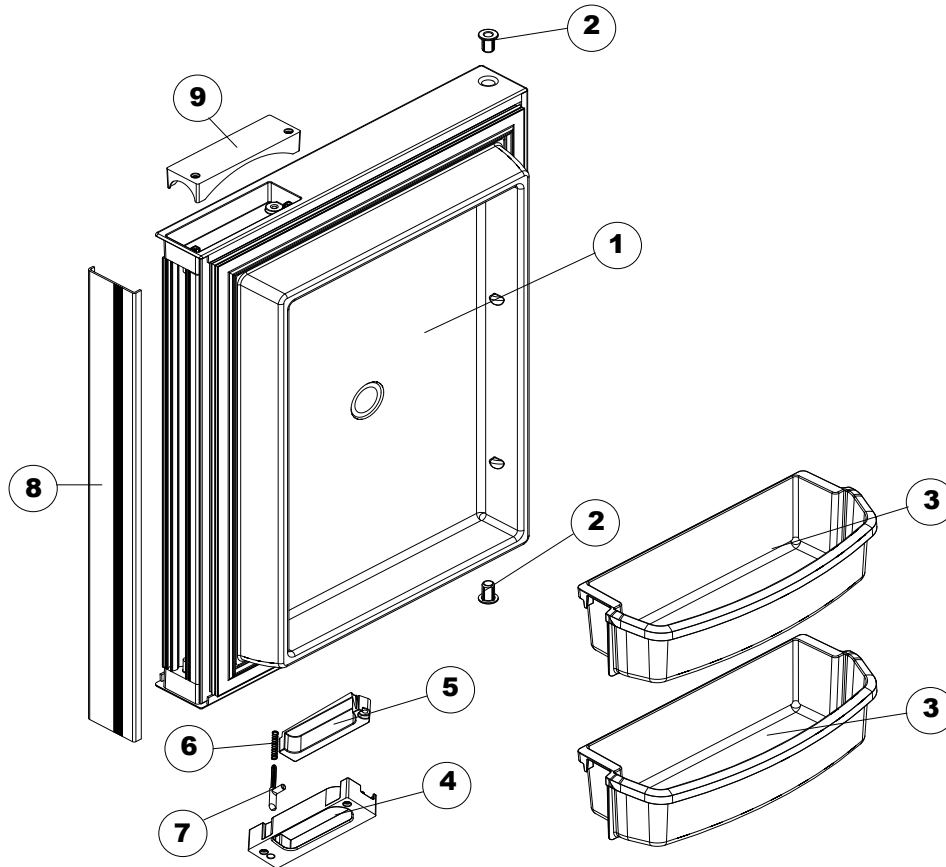

DOOR - UPPER LH - 2118 SERIES

NO.	PART #	DESCRIPTION	2118		2118BK 2118IMBK	2118IMBKD	2118SS	
			2118IM	2118IMD			2118IMSS	2118IMSSD
1	630244	KIT-SERV-DOOR-ASSY-UL	X	X				
	632752	KIT-SERV-DOOR-ASSY-UL-BK			X	X		
	637193	KIT-SERV-DOOR-ASSY-UL-FAUX-SS (SN 23447952 AND BELOW, OR THU25975177, OR 26257393 THRU 26319920)					X	X
	638465	KIT-SERV-DOOR-ASSY-UL-430SS (USE SN 26319921 AND ABOVE, OR THRU 23447953 THRU 25948987, OR 25975178 THRU 26257392) (USE SN 25975178 AND ABOVE UP TO NR01AC0)					X	X
	640399	KIT SERVICE DOOR UL, SS (USE SN NR01AC0 AND ABOVE) (Manufactured 12/11/19 and later)					X	X
2	627744	HINGE BUSHING-PANEL DOORS	X	X				
3	636747	BIN-DOOR SHELF/SMALL	X	X	X	X	X	X
4	627713	DOOR HANDLE HOUSING-UPPER LH/LOWER RH	X	X	X	X	X	X
5	628018	DOOR HANDLE-UPPER LH/LOWER RH	X	X	X	X	X	X
6	627805	SPRING-COMPRESSION	X	X	X	X	X	X
7	628615	DOOR HANDLE LATCH PIN-UPPER LH/LOWER RH	X	X	X	X	X	X
8	627423	PANEL RETAINER-UPPER	X	X				
9	627870	COVER-HANDLE POCKET-UPPER LH	X	X	X	X	X	X

NOTE: DOOR LINERS ASSEMBLIES ARE NOT SHIPPED WITH DOOR BINS.