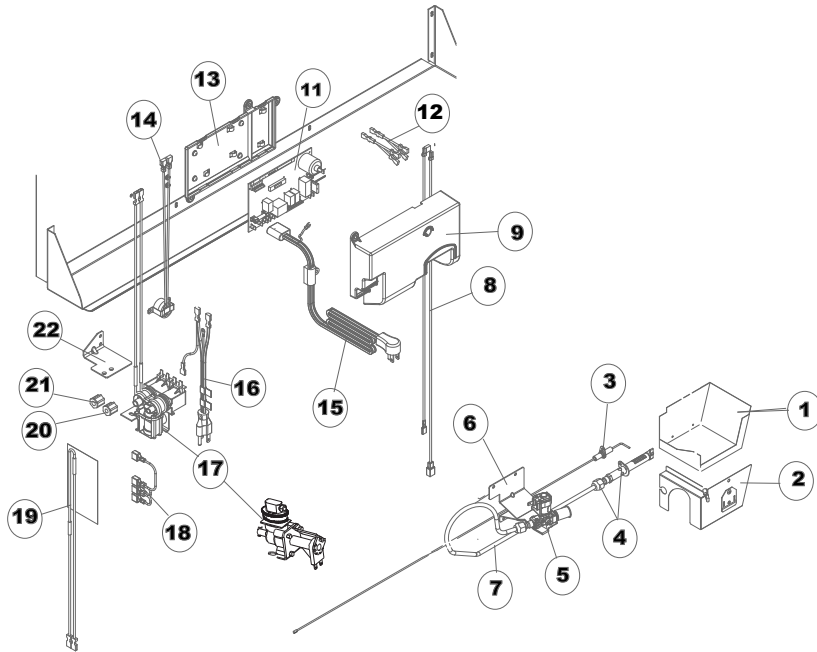

CONTROL PARTS - REAR VIEW - 2118 SERIES

CONTROL PARTS - REAR VIEW - 2118 SERIES

NO.	PART #	DESCRIPTION	NON DISPENSER (IM)	WITH DISPENSER (IMD)
1	636863	BASE-BURNER BOX (USE 637182)	X	X
	637182	BURNER BOX BRACKET ASSY	X	X
2	637158	KIT-COVER ASSY-BURNER BOX	X	X
3	61692222	ELECTRODE-SPARK/SENSE	X	X
	637138	KIT-SPARK/SENSE ELECTRODE REPLACEMENT KIT	X	X
4	638144	KIT, SERVICE BURNER ORIFICE ADAPTER	X	X
NS	640452	BURNER SLEEVE KIT	X	X
5	633726	GAS VALVE-SOLENOID (USE 637540)	X	X
	637540	KIT SERVICE GAS VALVE REPLACEMENT	X	X
6	628993	BRACKET-MOUNTING/GAS VALVE	X	X
7	636812	BURNER TUBE	X	X
8	628989	WIRE FAN INPUT NEGATIVE- BLACK	X	X
	628990	WIRE FAN INPUT POSITIVE- RED	X	X
9	628677	COVER-POWER BOARD/LARGE	X	X
11	637082	POWER BOARD KIT	X	X
12	628692	RED WIRE- ALL MALE CONNECTOR	X	X
	628690	BLACK WIRE- ALL MALE CONNECTOR	X	X
	618978	RED WIRE 6"/18 GA- 1 FEMALE CONNECTOR , 2 MALE CONNECTOR	X	X
	619017	BLACK WIRE 6"/18 GA- 1 FEMALE CONNECTOR, 2 MALE CONNECTOR	X	X
13	628674	BASE-POWER BOARD/LARGE (USE 637160)	X	X
	637160	KIT-SERV-POWER BOARD BASE REPLACEMENT	X	X
14	620240	THERMOSTAT-IM HEATER ASSY	X	X
15	621755	CORD-AC POWER/ICE MAKER/WHITE	X	X
16	61554422	CORD-AC POWER/BLACK	X	X
17	624516	WATER VALVE-DISPENSER/DUAL PORT		X
	633325	KIT-WATER VALVE-SINGLE PORT (Use 638289)	X	
	638289	KIT -SERVICE WATER VALVE SINGLE PORT (USE 640908)	X	
	640908	KIT SERVICE IM WATERVALVE ASM	X	
NS	625856	WATER VALVE/HEATER ASSY-DISPENSER		X
18	626802	WIRE-JUMPER-WIRE HARNESS/DISPENSER		X
19	626804	HEATER-WATER VALVE/DISPENSER		X
20	622991	NUT-COMPRESSON/PLASTIC/WATER VALVE FITTING/IM	X	X
21	625880	NUT-COMPRESSON 5/16"/DISPENSER		X
22	624503	BRACKET-WATER VALVE/DISPENSER		X
		No Longer Available		
NS		NOT SHOWN