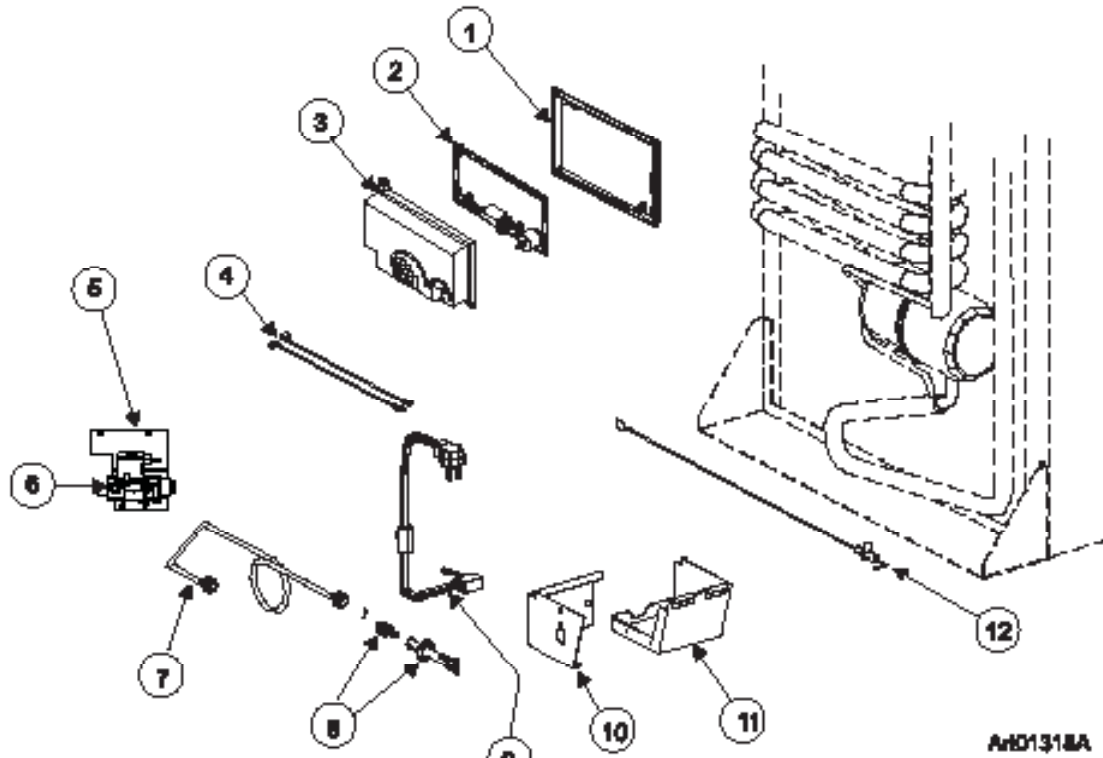

CABINET - REAR VIEW CONTROLS (02/14/1999 & AFTER) - 1200 SERIES (G/E)

NOTE: FOR MODELS WITH A SEPARATE MANUAL SHUT OFF VALVE (SERIAL # 657909 & ABOVE).

NO.	PART #	DESCRIPTION	1200LR SERIES	1201LR SERIES
1	618186	BASE-POWER BOARD (SERIAL # 8981138 & BELOW)	X	X
	628674	BASE-POWER BOARD (SERIAL # 8981139 & ABOVE)	X	X
2	628661	POWER BOARD (SERIAL # 8981138 & ABOVE)	X	X
	621271001	KIT-POWER BOARD ** (SERIAL # 0832171 TO 8981138)	SEE NOTE	SEE NOTE
	624869	KIT-CONTROL ASSY/POWER BOARD/GRAY (SERIAL # 0657909 TO 832170)	SEE NOTE	SEE NOTE
3	618185	COVER-POWER BOARD (SERIAL # 8981138 & BELOW)	X	X
	628677	COVER-POWER BOARD (SERIAL # 8981139 & ABOVE)	X	X
4	621448	WIRE-WHITE/9"/GAS VALVE (2 PER ASSEMBLY)	X	X
5	624681	BRACKET-GAS VALVE (9186770 & BELOW)	X	X
	628993	BRACKET-GAS VALVE (9186771 & ABOVE)	X	X
6	621334	KIT-GAS VALVE/BRACKET/WIRES (9186770 & BELOW)	X	X
	628741	GAS VALVE (9186771 & ABOVE)	X	X
7	624683	BURNER TUBE-1200 SERIES (USE 638982)	X	X
	638982	KIT SERVICE BURNER TUBE REPLACEMENT	X	X
7	629013	KIT-BURNER ORIFICE ADPTR ASSY (S/N 16317456 AND SYSTEM SN 16273576 AND BEFORE)	X	X
	635614	KIT-BURNER ORIFICE ADPTR ASSY (S/N 16317457 AND SYSTEM SN 1627355 AND AFTER)	X	X
NS	640452	BURNER SLEEVE KIT	X	X
9	61554422	CORD-AC POWER (SERIAL # 887329 & ABOVE FOR 1200LRIM)	X	
	618406	CORD-AC POWER/IM (SERIAL # 657909 TO 887328 FOR 1200LRIM)	X	X
	621755	CORD-POWER/ICE MAKER/WHITE (SERIAL # 887329 & ABOVE FOR 1200LRIM)	X	
10	618910	COVER ASSY-BURNER BOX	X	X
11	618902	BASE-BURNER BOX (SERIAL # 16240755 & BELOW)	X	X
	61695322	BASE-BURNER BOX (SERIAL # 16240756 & ABOVE)	X	X
12	61692222	ELECTRODE-SPARK/SENSE/SINGLE ELECTRODE/0.25" (USE 638097)	X	X
	638097	KIT SERVICE SPARK SENSE ELECTRODE REPLACEMENT	X	X

NOTE: IF THE CONTROL ASSY-OPTICAL HAS BEEN REPLACED WITH A KIT-CONTROL ADAPTOR, THE POWER BOARD MUST BE REPLACED WITH A NEW KIT-CONTROL ADAPTER.