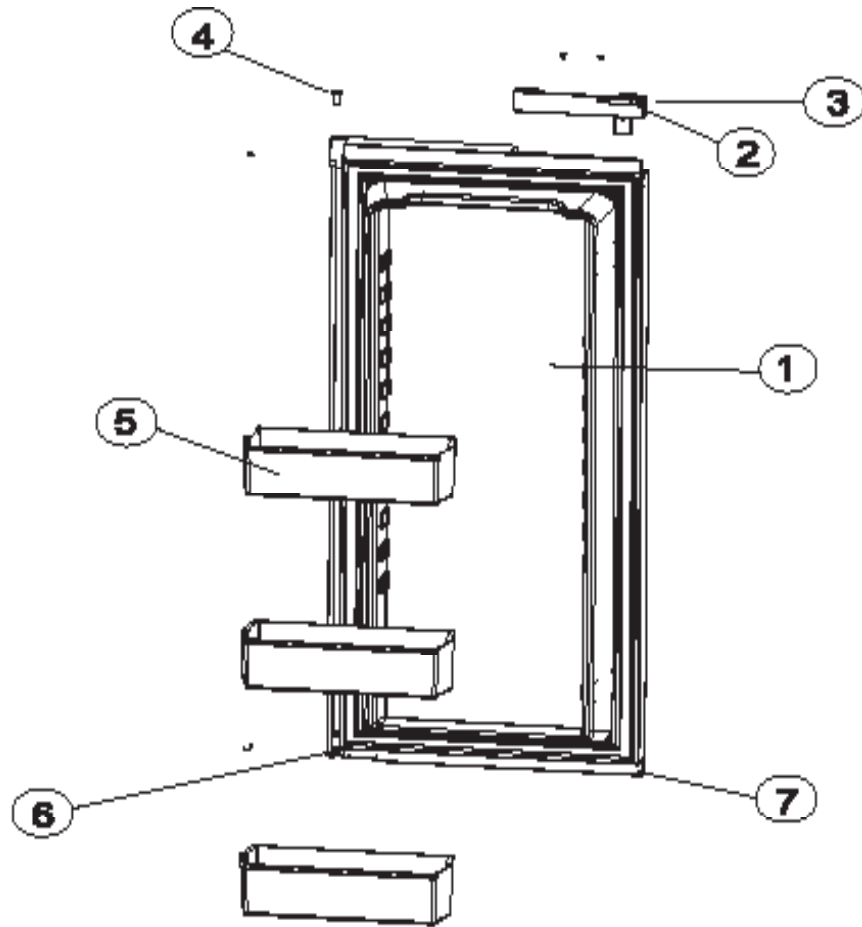

DOOR ASSEMBLY - LOWER RH - 1200 SERIES (WRAPPED DOORS)

AKT01174

NO.	PART #	DESCRIPTION	1200AC SERIES	1200LR SERIES	1201LR SERIES
1	627995	DOOR LINER ASSY-BLACK/POWER COAT (SERIAL # 1291391 & ABOVE)		BK	
	627623	DOOR LINER ASSY-BLACK/POWER COAT (SERIAL # 1291391 & ABOVE)	BK		
	627622	DOOR LINER ASSY-STAINLESS STEEL/AL-CLEAN (SERIAL # 1435597 & ABOVE)	SS		
	630410	DOOR LINER ASSY-STAINLESS STEEL (VALSPAR/REPLACEMENT DOOR)	SS	SS	SS
	627996	DOOR LINER ASSY-WHITE		WH	
	62906301	DOOR LINER ASSY-PEWTER ROYCE			WPM
2	622316	DOOR HANDLE ASSY (SERIAL # 8254600 & ABOVE) (USE 629815)	X	X	
	629815	DOOR HANDLE ASSY UR/LL-BLK W/BLK	X	X	
	619573	DOOR HANDLE ASSY (SERIAL # 300000 TO 8254600)	X	X	
	621107	DOOR HANDLE ASSY (SERIAL # 300000 & ABOVE)			X
3	619374	STORAGE LATCH-DOOR/BLACK/POINTED (SERIAL # 300000 TO 8254600)	X	X	X
4	618746	HINGE BUSHING-MIDDLE	X	X	X
5	622831	BIN-DOOR SHELF (3 PER DOOR)	X	X	X
6	623491	DOOR CAP-HINGE	X	X	X
7	623492	DOOR CAP-CENTER	X	X	X
NS	625129	KIT-DOOR SAG REPAIR (LOWER DOORS)	X	X	X

PART IS NO LONGER AVAILABLE