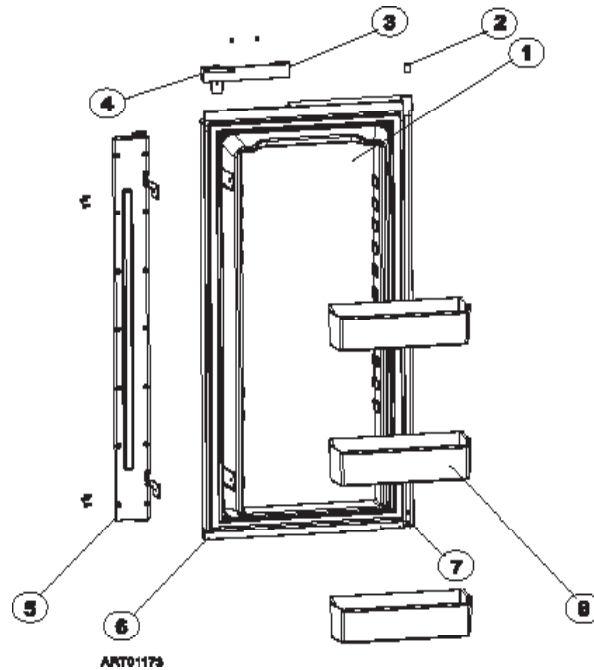

DOOR ASSEMBLY - LOWER LH - 1200 SERIES (WRAPPED DOORS)

NO.	PART #	DESCRIPTION	1200AC SERIES	1200LR SERIES	1201LR SERIES
1	627626	DOOR LINER ASSY-BLACK/POWER COAT/NO FLAPPER (SERIAL # 1298859 & ABOVE)	BK	BK	
	627984	DOOR LINER ASSY-BLACK/POWER COAT/WITH FLAPPER (SERIAL # 1298859 & ABOVE)	BK	BK	
	627629	DOOR LINER ASSY-BLACK/NO FLAPPER/DISPENSER MODELS	BK	BK	
	627985	DOOR LINER ASSY-BLACK/WITH FLAPPER/DISPENSER MODELS	BK	BK	
	623999	DOOR LINER ASSY-BLACK/VINYL COAT (SERIAL # 1154394 TO 1298858)		BK	
	627625	DOOR LINER ASSY-STAINLESS STEEL/AL-CLEAN/NO FLAPPER (SERIAL # 1435597 & ABOVE)	SS	SS	SS
	627982	DOOR LINER ASSY-STAINLESS STEEL/AL-CLEAN/WITH FLAP (S/N 1435597 & ABOVE) (USE 630411)	SS	SS	SS
	627628	DOOR LINER ASSY-STAINLESS STEEL/AL-CLEAN/NO FLAPPER/DISPENSER MODELS	SS	SS	SS
	627983	DOOR LINER ASSY-STAINLESS STEEL/AL-CLEAN/WITH FLAPPER/DISPENSER MODELS	SS	SS	SS
	623813	DOOR LINER ASSY-STAINLESS STEEL/AGION (SERIAL # 1155466 TO 1435596)	SS	SS	SS
	625515	DOOR LINER ASSY-STAINLESS STEEL/ALGION/DISPENSER (SERIAL # 1319570 TO 1435596)	SS	SS	SS
	630411	DOOR LINER ASSY-STAINLESS STEEL (VALSPAR/REPLACEMENT DOOR)	SS	SS	SS
	630412	DOOR LINER ASSY-STAINLESS STEEL/DISPENSER (VALSPAR/REPLACEMENT DOOR)	SS	SS	SS
	627627	DOOR LINER ASSY-LH/WHITE/NO FLAPPER		WH	
	627986	DOOR LINER ASSY-WHITE/WITH FLAPPER		WH	
62906201	DOOR LINER ASSY-PEWTER ROYCE/NO FLAPPER			WPM	
2	618746	HINGE BUSHING-MIDDLE	X	X	X
3	622315	DOOR HANDLE ASSY (SERIAL # 8254600 & ABOVE) (USE 629814)	X	X	
	629814	DOOR HANDLE ASSY UL/LR-BLK W/BLK	X	X	
	619574	DOOR HANDLE ASSY (SERIAL # 300000 TO 8254599)	X	X	
	621106	DOOR HANDLE ASSY (SERIAL # 300000 & ABOVE)			X
4	619374	STORAGE LATCH-DOOR/BLACK/POINTED	X	X	X
5	623887	FLAPPER ASSY-DOUBLE POLE/BLACK (SERIAL # 1291391 & ABOVE)	X	X	X
	619845	FLAPPER ASSY-DOUBLE POLE/WHITE (SERIAL # 540295 TO 1291390)(USE 623887)		X	X
	618787	FLAPPER ASSY-SINGLE POLE/WHITE (SERIAL # 300000 TO 540294)		X	
6	623820	DOOR CAP-CENTER	X	X	X
7	623819	DOOR CAP-HINGE	X	X	X
8	622831	BIN-DOOR SHELF (3 PER DOOR)	X	X	X
NS	625129	KIT-DOOR SAG REPAIR (LOWER DOORS)	X	X	X

PART IS NO LONGER AVAILABLE