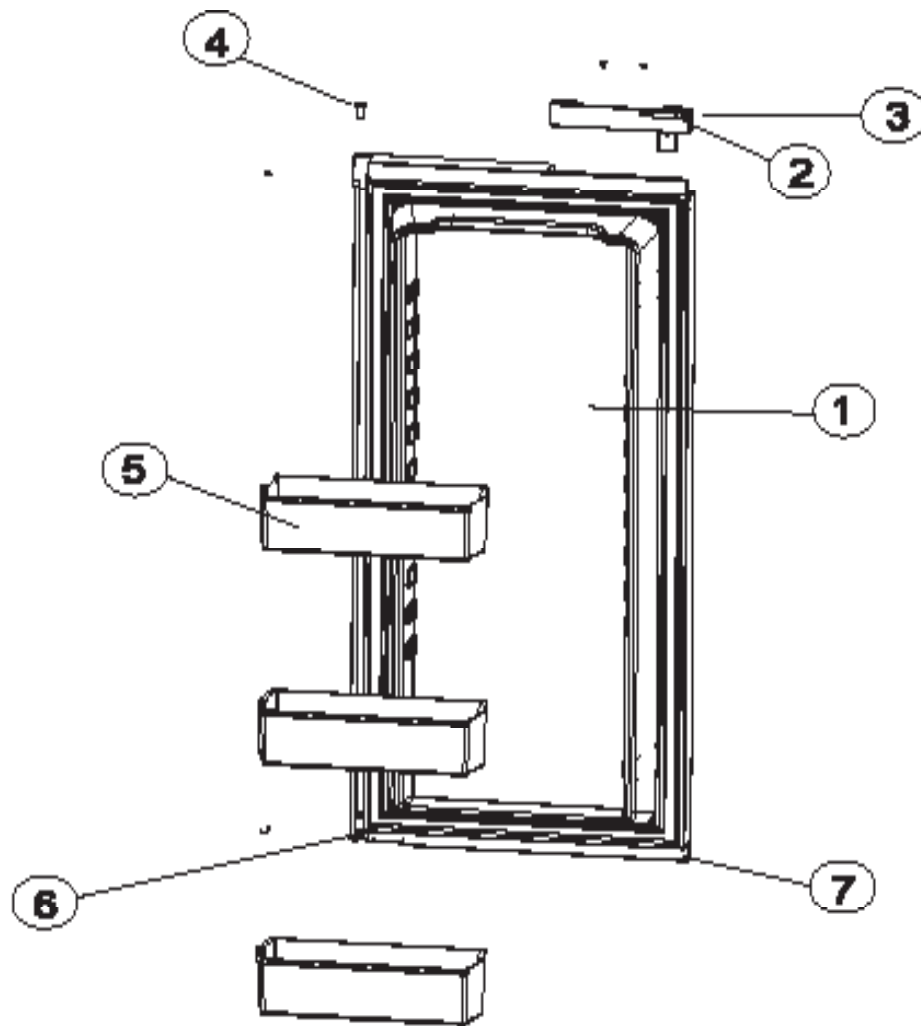

DOOR ASSEMBLY - LOWER RH - 1200 SERIES (PANEL DOORS)

ART01174

NO.	PART #	DESCRIPTION	1200AC SERIES	1200LR SERIES	1201LR SERIES
1	627600	DOOR ASSY-BLACK GASKET (SERIAL # 1291391 & ABOVE)	X		
	627991	DOOR ASSY-BLACK GASKET (SERIAL # 1291391 & ABOVE)		X	X
	627992	DOOR ASSY-WHITE GASKET (SERIAL # 540295 TO 1291390)		X	X
	627993	DOOR ASSY-LOWER/RH/GRAY GASKET (SERIAL # 300000 TO 540294)		X	
2	622316	DOOR HANDLE ASSY (SERIAL # 8254600 & ABOVE) (USE 629815)	X	X	
	629815	DOOR HANDLE ASSY UR/LL-BLK W/BLK	X	X	
	619573	DOOR HANDLE ASSY (SERIAL # 300000 TO 8254600)	X	X	
	621107	DOOR HANDLE ASSY (SERIAL # 300000 & ABOVE)			X
3	619374	STORAGE LATCH-DOOR/BLACK/POINTED (SERIAL # 300000 TO 8254600)	X	X	X
4	618746	HINGE BUSHING-MIDDLE	X	X	X
5	622831	BIN-DOOR SHELF (3 PER DOOR)	X	X	X
6	618792	HINGE-DOOR/UPPER/WITHOUT PIN (SERIAL # 300000 TO 8254600)	X	X	X
	627289	HINGE-DOOR/LOWER/WITH PIN (SERIAL # 8254600 & ABOVE)	X	X	X
7	623167	PANEL RETAINER-LOWER (1 PER DOOR)	X	X	X
NS	625129	KIT-DOOR SAG REPAIR (LOWER DOORS))	X	X	X

NS = NOT SHOWN

NO LONGER AVAILABLE