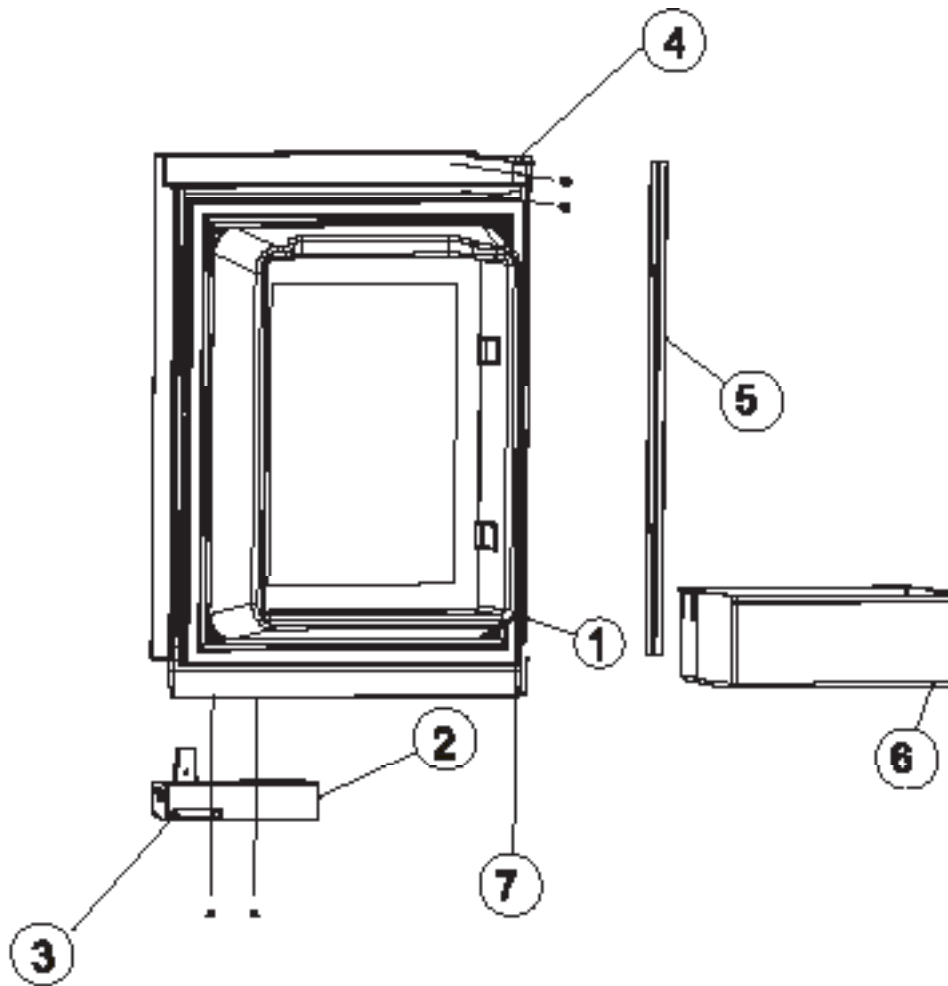

DOOR ASSEMBLY - UPPER LH - 1200 SERIES (PANEL DOORS)

ART01176

NO.	PART #	DESCRIPTION	1200AC SERIES	1200LR SERIES	1201LR SERIES
1	627601	DOOR ASSY-BLACK GASKET (SERIAL # 1291391 & ABOVE)	X	X	X
	627960	DOOR ASSY-WHITE GASKET (SERIAL # 540295 TO 1291390)		X	X
	627961	DOOR ASSY-GRAY GASKET (SERIAL # 300000 TO 540294)		X	
	627602	DOOR ASSY-DISPENSER MODELS (SERIAL # 1319557 & ABOVE)	X	X	
2	622316	DOOR HANDLE ASSY (SERIAL # 8254600 & ABOVE) (USE 629815)	X	X	
	629815	DOOR HANDLE ASSY UR/LL-BLK W/BLK	X	X	
	619573	DOOR HANDLE ASSY (SERIAL # 300000 TO 8254600)	X	X	
	621107	DOOR HANDLE ASSY (SERIAL # 300000 & ABOVE)			X
3	619374	STORAGE LATCH-DOOR/BLACK/POINTED (SERIAL # 300000 TO 8254600)	X	X	X
4	618792	HINGE-DOOR	X	X	X
5	623166	PANEL RETAINER-UPPER (1 PER DOOR)	X	X	X
6	622831	BIN-DOOR SHELF (1 PER DOOR)	X	X	X
7	618746	HINGE BUSHING-MIDDLE	X	X	X

PART IS NO LONGER AVAILABLE