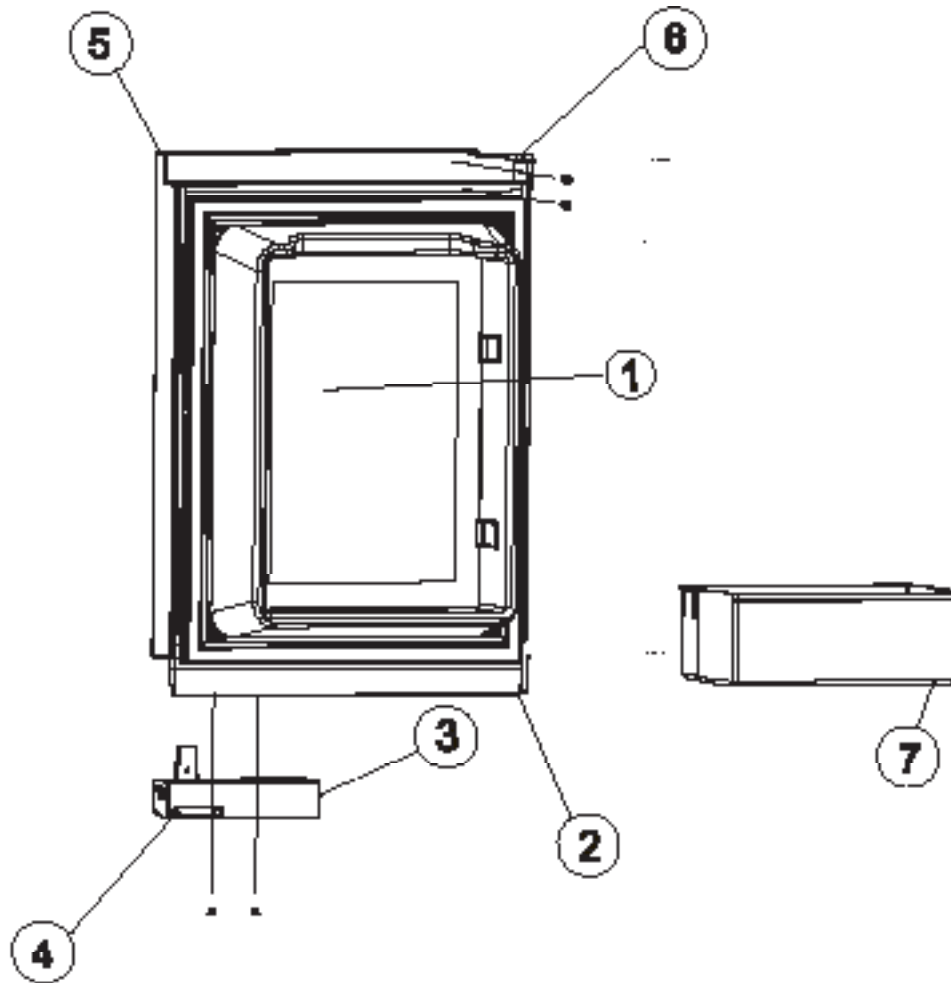

DOOR ASSEMBLY - UPPER LH - 1200 SERIES (WRAPPED DOORS)

NO.	PART #	DESCRIPTION	1200AC SERIES	1200LR SERIES	1201LR SERIES
1	627632	DOOR LINER ASSY-BLACK/POWER COAT (SERIAL # 1298859 & ABOVE)	BK	BK	
	623997	DOOR LINER ASSY-BLACK/VINYL COAT (SERIAL # 1154394 TO 1298858)		BK	
	627635	DOOR LINER ASSY-BLACK/DISPENSER MODELS	BK	BK	
	627631	DOOR LINER ASSY-STAINLESS STEEL/AL-CLEAN (SERIAL # 1435597 & ABOVE)	SS	SS	SS
	627634	DOOR LINER ASSY-STAINLESS STEEL/AL-CLEAN/DISP (SERIAL 1435597 & ABOVE)	SS	SS	SS
	630409	DOOR LINER ASSY-STAINLESS STEEL (VALSPAR/REPLACEMENT DOOR)	SS	SS	SS
	630845	DOOR LINER ASSY-STAINLESS STEEL/DISP (VALSPAR/REPLACEMENT DOOR)	SS	SS	SS
	627633	DOOR LINER ASSY-WHITE		WH	
	62906001	DOOR LINER ASSY-PEWTER ROYCE			WPM
2	618746	HINGE BUSHING-MIDDLE	X	X	X
3	622316	DOOR HANDLE ASSY (SERIAL # 8254600 & ABOVE) (USE 629815)	X	X	
	629815	DOOR HANDLE ASSY UR/LL-BLK W/BLK	X	X	
	619573	DOOR HANDLE ASSY (SERIAL # 300000 TO 8254600)	X	X	
	621107	DOOR HANDLE ASSY (SERIAL # 300000 & ABOVE)			X
4	619374	STORAGE LATCH-DOOR/BLACK/POINTED (SERIAL # 300000 TO 8254600)	X	X	X
5	623492	DOOR CAP-CENTER	X	X	X
6	623491	DOOR CAP-HINGE	X	X	X
7	622831	BIN-DOOR SHELF (1 PER DOOR)	X	X	X

PART IS NO LONGER AVAILABLE