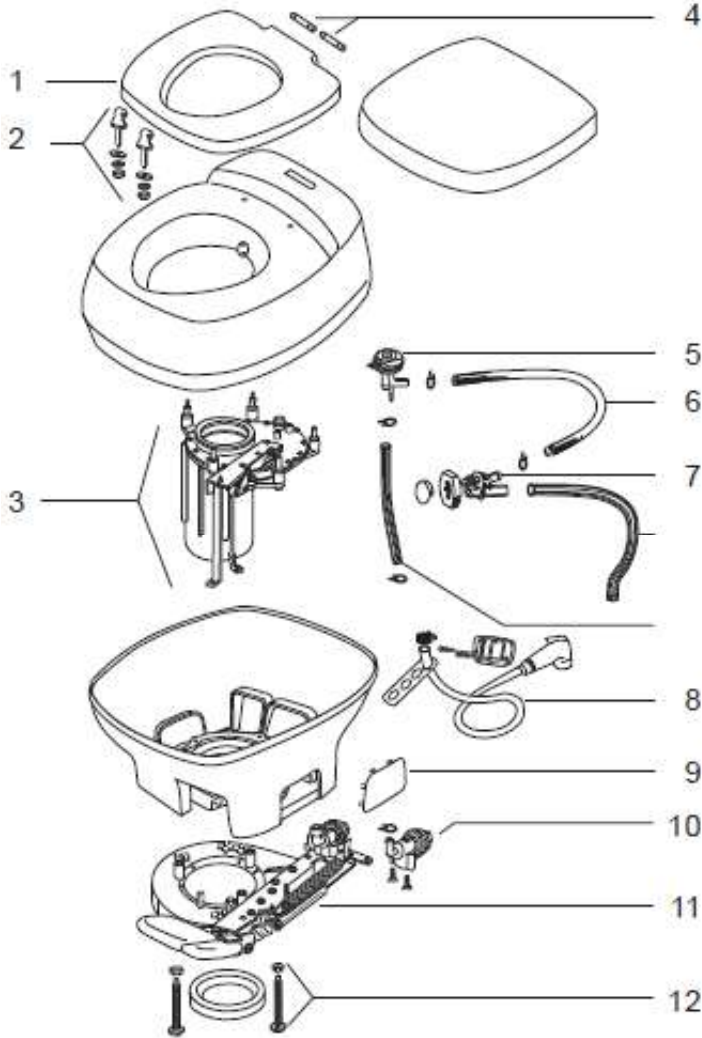

## Fresh Water Flush Permanent Ceramic Toilet

Key No.	Part No.	Description
1	36768*	Seat Cover – White
	36769*	Seat Cover – Parchment
2	33060	Hinge Post Replacement Kit – Bone
	33059	Hinge Post Replacement Kit – White
3	33185	Upper Mechanism Replacement Assembly
4	19292	Hinge Pins (2)
5	19278	Vacuum Breaker Replacement Package
6	19280	Flush Tube
7	33183	Flush Nozzle Replacement Package – Bone
	33184	Flush Nozzle Replacement Package – White
8	19289	Chrome Hand Spray Kit (Water Saver Option Only)
9	33190	Side Access Covers (2) – Bone
	33189	Side Access Covers (2) – White
10	19283	Water Valve Replacement Package
11	33186*	Lower Mechanism Replacement Package – Bone
	33187	Lower Mechanism Replacement Package – White
12	19309	Closet Flange Seal and Bolt Package

Not Shown	
Part No.	Description
28100	Seal Replacement Package – Upper Mechanism

Not available

\* Limited Availability