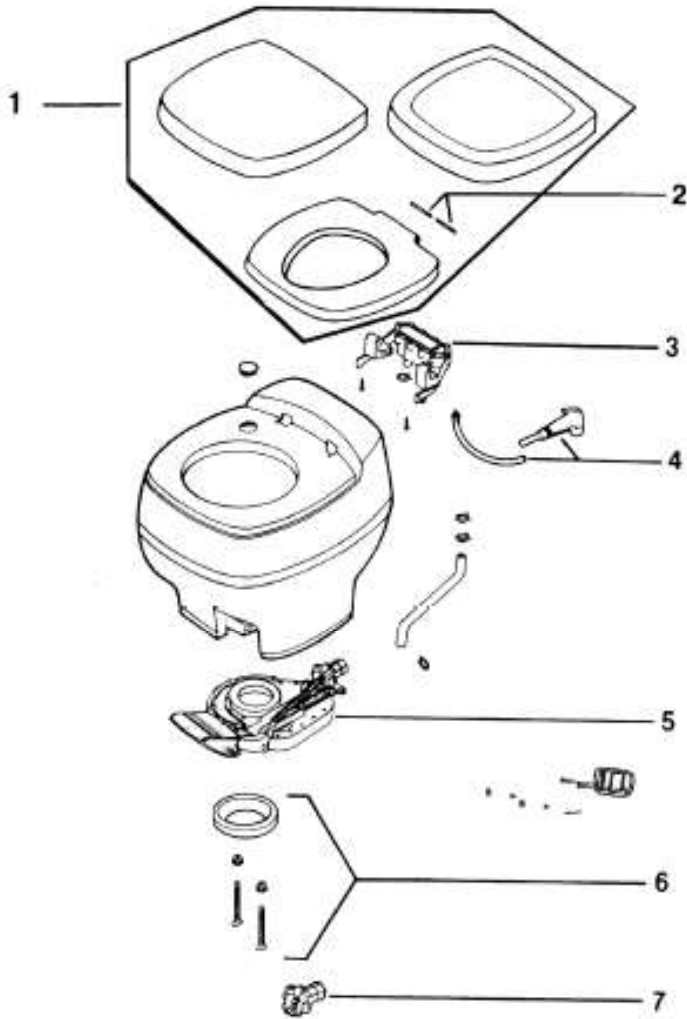

# Aqua-Magic<sup>®</sup> Galaxy and Starlite

Fresh Water Flush  
Permanent Toilet

Key No.	Part No.	Description
1	36768*	Seat Cover (SL-SH) – White
	36769*	Seat Cover (SL-SH) – Parchment
2	33326	Hinge Pin
3	20830	Vacuum Breaker Replacement Package
4	08993	Water Saver Package
5	33031	Mechanism (1973- 3/15/85 Units)
	14622	Mechanism - Ivory (3/15/85 - 7/14/90 Units)
	24203	Mechanism – Parchment(7/14/90 - Present)
	33213	Mechanism – White (7/14/90 - Present)
6	08975	Mounting Package
7	09868	Water Ball Valve Replacement Package (7/14/90 to present)

Not Shown	
Part No.	Description
08368	Mechanism Seal Repair Package
42069	Universal Bolt Kit
33239	Closet Flange Seal

Not available

\* Limited Availability