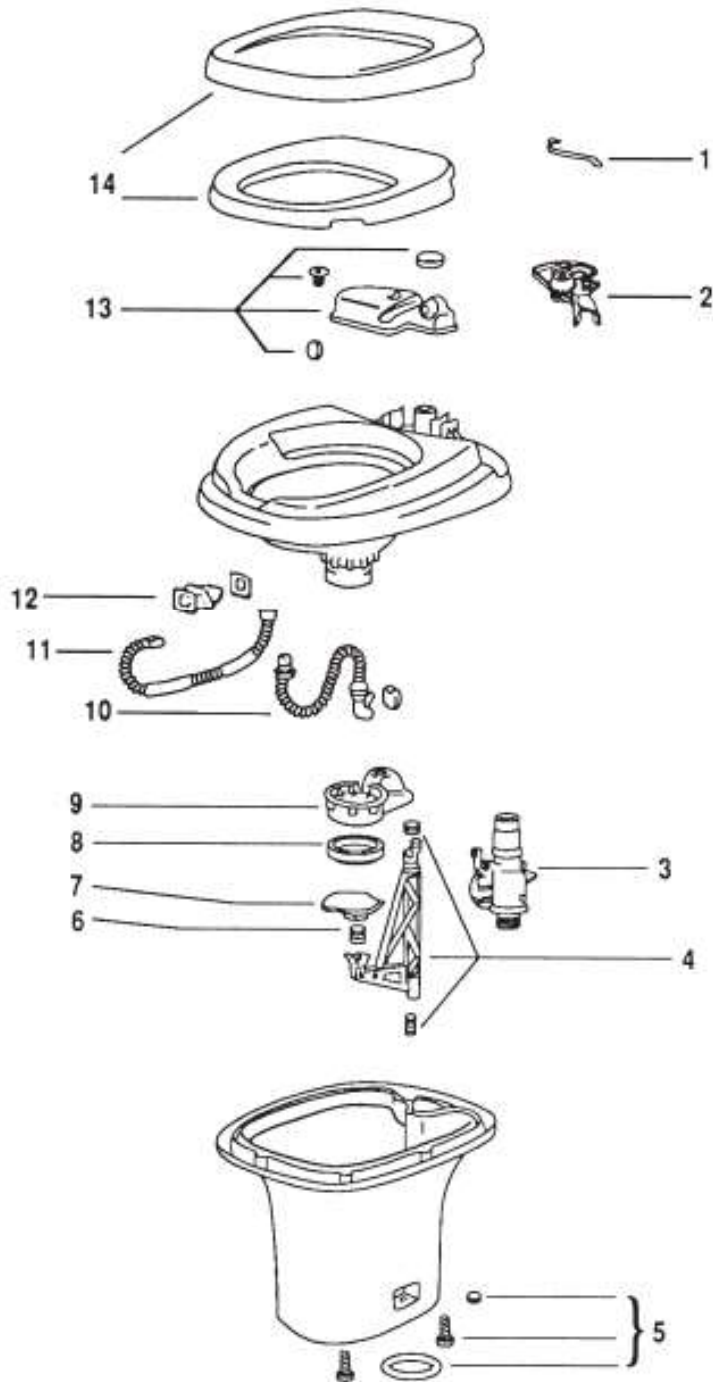

## High & Low, Hand Flush

Fresh Water Flush  
Permanent Toilet

Key No.	Part No.	Description
1	33315	Water Valve Link
2	24629	Lever Assembly
3	13168	Water Valve Replacement Package
4	34633	Actuator Assembly (High)
	34632	Actuator Assembly (Low)
5	12524	Closet Bolt Package
6	33317	Blade Spring
7	33308	Blade
8	33027	Blade Seal
9	N/A	Blade Track
10	N/A	Overflow Tube
11	33312	Flush Tube
12	24637	Nozzle Assembly
13	N/A	Reservoir Tank Assembly
14	36787*	Seat and Cover Assembly – Parchment
	36788	Seat and Cover Assembly – White
	36789	Seat and Cover Assembly – Ivory

Not Shown	
Part No.	Description
33316	Actuator Spring
33239	Closet Flange Seal

Not available

\* Limited Availability