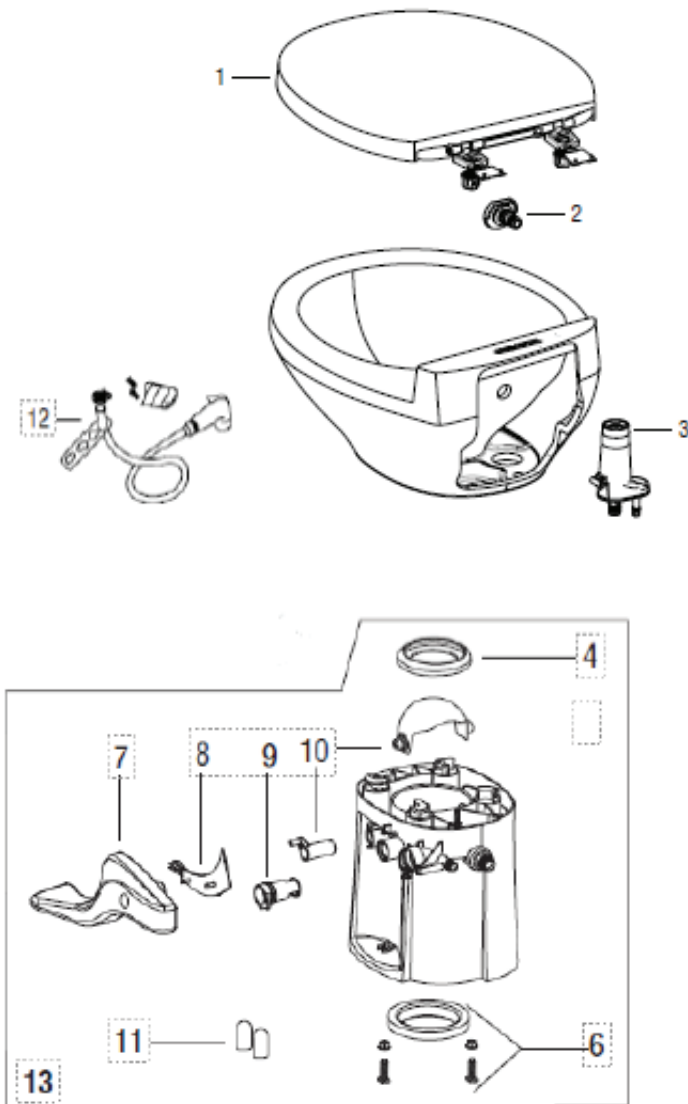

Aqua-Magic® Residence

Fresh Water Flush
Permanent Toilet

Key No.	Part No.	Description
1	42178	Seat & Cover Assembly – White (Post-May 2015)
	42179	Seat & Cover Assembly – Bone (Post-May 2015)
2	34124	Nozzle – White
	34125	Nozzle – Bone
3	34122	Vacuum Breaker
4	42141	Waste Ball Seal
6	42115	Closet Bolt Package
7	42067	Pedal – White (High)
	42068	Pedal – Bone (High)
	42078	Pedal – White (Low)
	42079	Pedal – Bone (Low)
8	42080	Pedal Cover Insert – White Pedal
	42081	Pedal Cover Insert – Bone
9	42049	Water Valve
10	42209	Waste Ball Drive Arm Kit
11	42111	Bolt Caps – White
	42112	Bolt Caps – Bone
12	19289	Bolt Caps – White
13	42135	Base – White (Low)
	42137	Base – White (High)
	42136	Base – Bone (Low)
	42138	Base – Bone (High)

Not Shown	
Part No.	Description
33239	Close Flange Seal

Not available

* Limited Availability