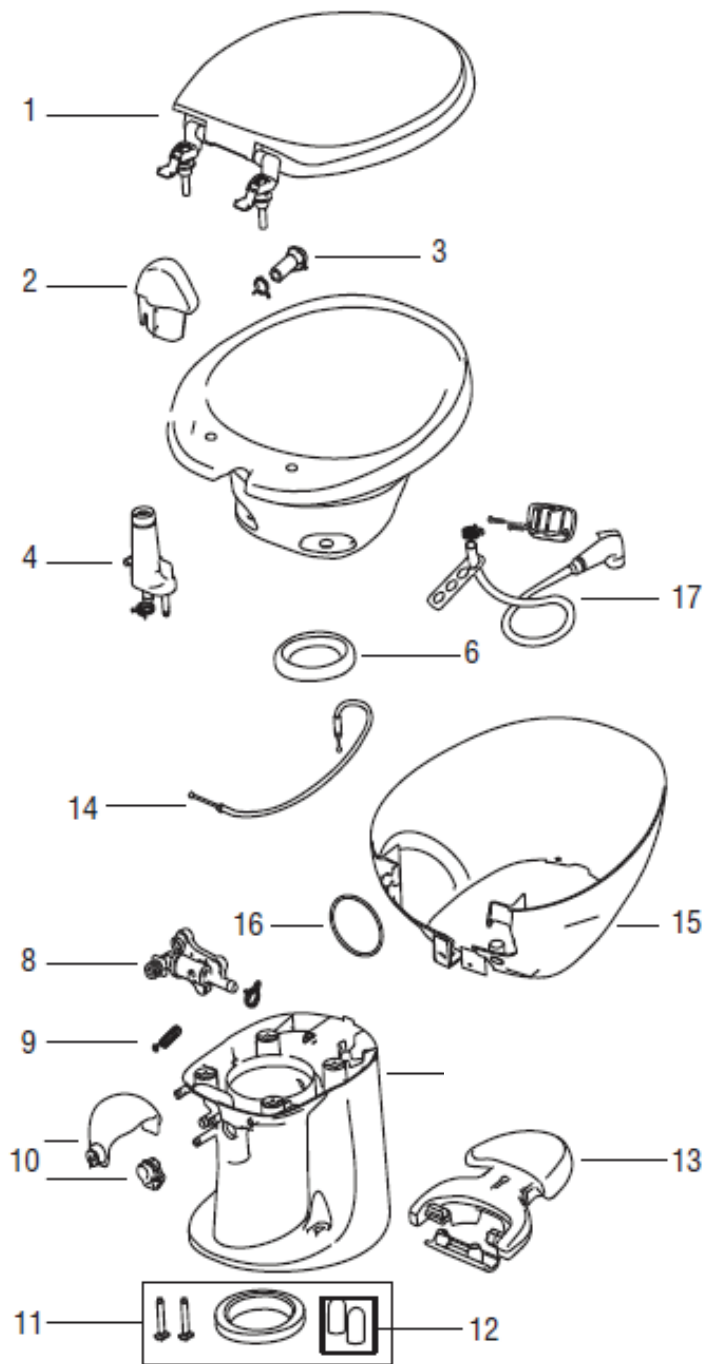

Aqua-Magic® Style Lite Fresh Water Flush Permanent Ceramic Toilet

Key No.	Part No.	Description
1	34144	Seat and Cover Assembly – White
	34145	Seat and Cover Assembly – Bone
2	34129	Pod – White
	34130	Pod – Bone
3	34124	Nozzle – White
	34125	Nozzle – Bone
4	34122	Vacuum Breaker
6	34120	Waste Ball Seal
8	34100	Water Valve with Drive Arm
9	34110	Water Valve Return Spring
10	34090	Waste Ball Drive Arm Kit
11	28971	Closet Bolt Package – White Bolt Caps
	28972	Closet Bolt Package – Bone Bolt Caps
12	31713	Bolt Caps (2) – White
	31724	Bolt Caps (2) – Bone
13	34112*	Pedal – White
	34113	Pedal – Bone
14	34106	Pedal Cable Kit
15	34134	Bowl Wrap – Bone
	34133	Bowl Wrap – White
16	34131	Wrap-O-Ring
17	19289	Chrome Hand Spray Kit (Water Saver Option Only)

Not Shown	
Part No.	Description
33239	Closet Flange Seal

Not available

* Limited Availability