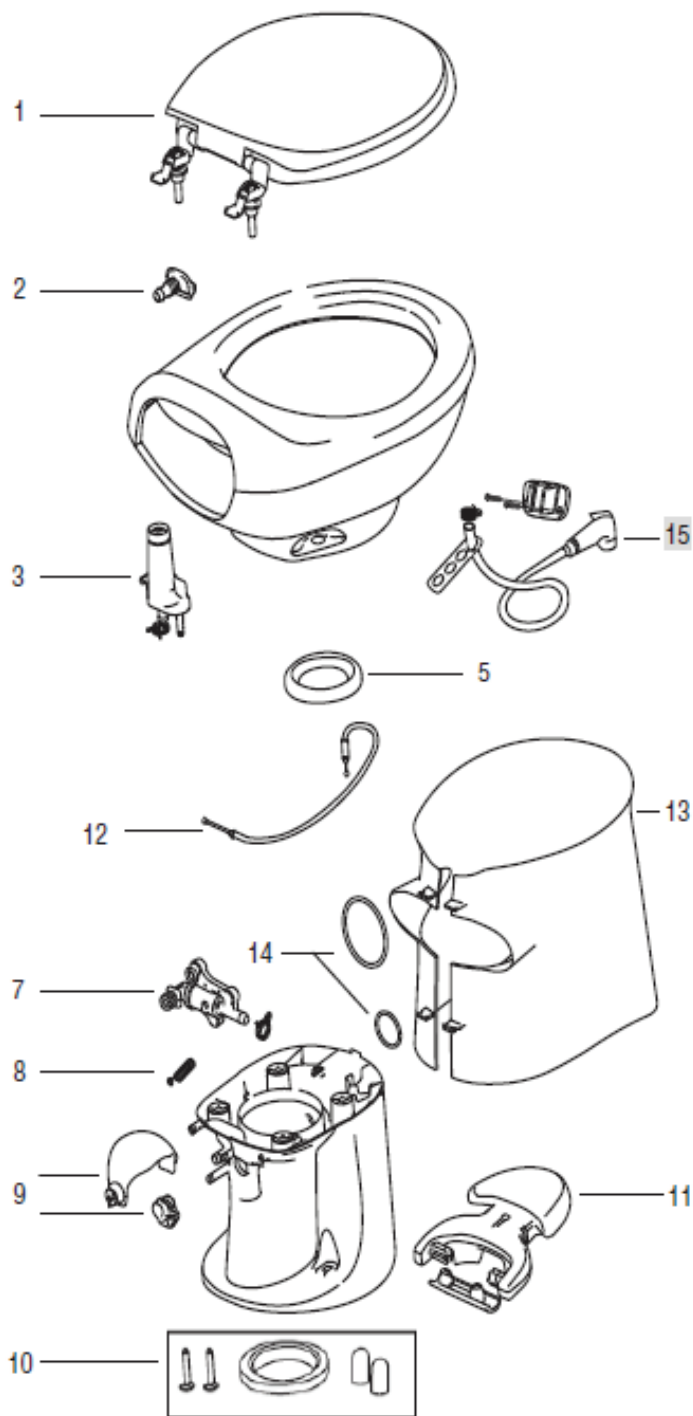

Aqua-Magic® Style Plus

Fresh Water Flush
Permanent Ceramic Toilet

Key No.	Part No.	Description
1	34144	Seat and Cover Assembly – White
	34145	Seat and Cover Assembly – Bone
	34146	Seat and Cover Assembly – Black
	34454	Seat and Cover Assembly – Wood
2	34127	Nozzle
3	34122	Vacuum Breaker
5	34120	Waste Ball Seal
7	34100	Water Valve with Drive Arm
8	34110	Water Valve Return Spring
9	34090	Water Ball Drive Arm Kit
10	28971	Closet Bolt Package – White
	28972	Closet Bolt Package – Bone
11	34114	Pedal – White
	34115	Pedal – Bone
	34116	Pedal – Black
12	34106	Pedal Cable Kit
13	34138	Shroud – White (High)
	34139	Shroud – White (Low)
	34140	Shroud – Bone (High)
	34141	Shroud – Bone (Low)
	34142	Shroud – Black (High)
14	34136	Shroud O-Ring
	34137	Shroud O-Rings – Bulk pack of 20
15	19289	Chrome Hand Spray Kit (Water Saver Option Only)

Not Shown	
Part No.	Description
33239	Closet Flange Seal
34366	Drive Link

Not available