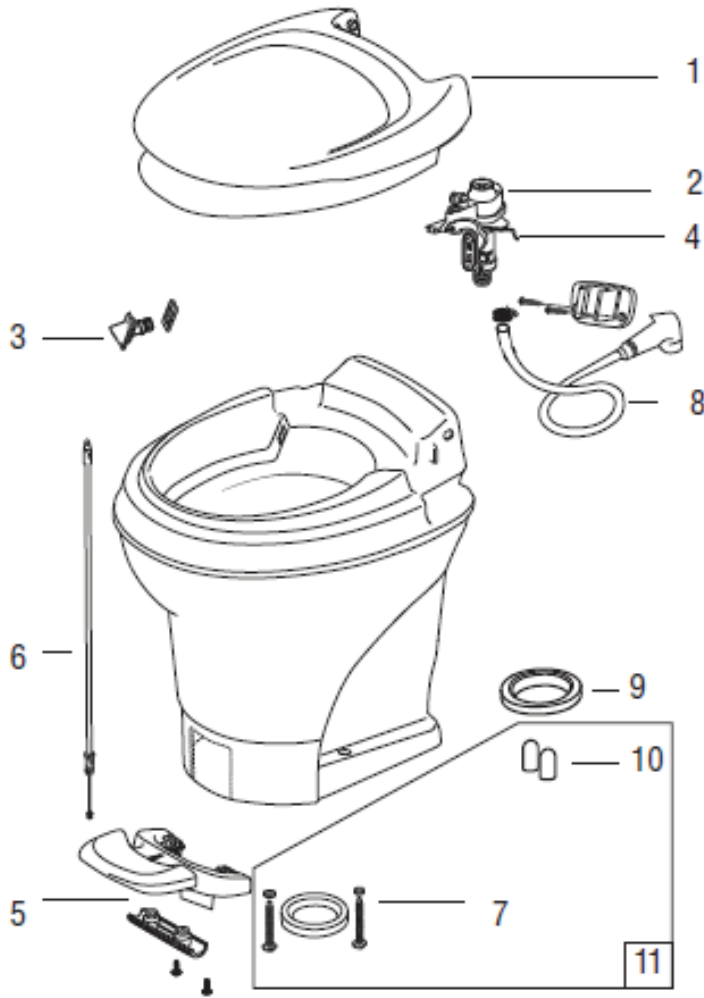

Aqua-Magic[®] V

High & Low, Pedal & Hand Flush

Fresh Water Flush
Permanent Toilet

Key No.	Part No.	Description
1	31703	Seat and Cover Assembly – White
	31704	Seat and Cover Assembly – Parchment
2	31705	Water Module Assembly
3	31738	Flush Tube and Nozzle Assembly
4	36528	Water Module Link
5	31709	Pedal – White (Pedal Flush Model Only)
	31710	Pedal – Parchment (Pedal Flush Model only)
6	31711	Foot Cable (Pedal Flush Model Only)
7	12524	Closet Bolt Package
8	33226	Hand Spray Kit – White
9	31708	Blade Seal
10	31713	Universal Bolt Cap – White
	31724	Universal Bolt Cap – Parchment
11	28971	Closet Bolt Package – White (Includes Caps)
	28972	Closet Bolt Package – Parchment (Includes Caps)

Not Shown	
Part No.	Description
33239	Closet Flange Seal