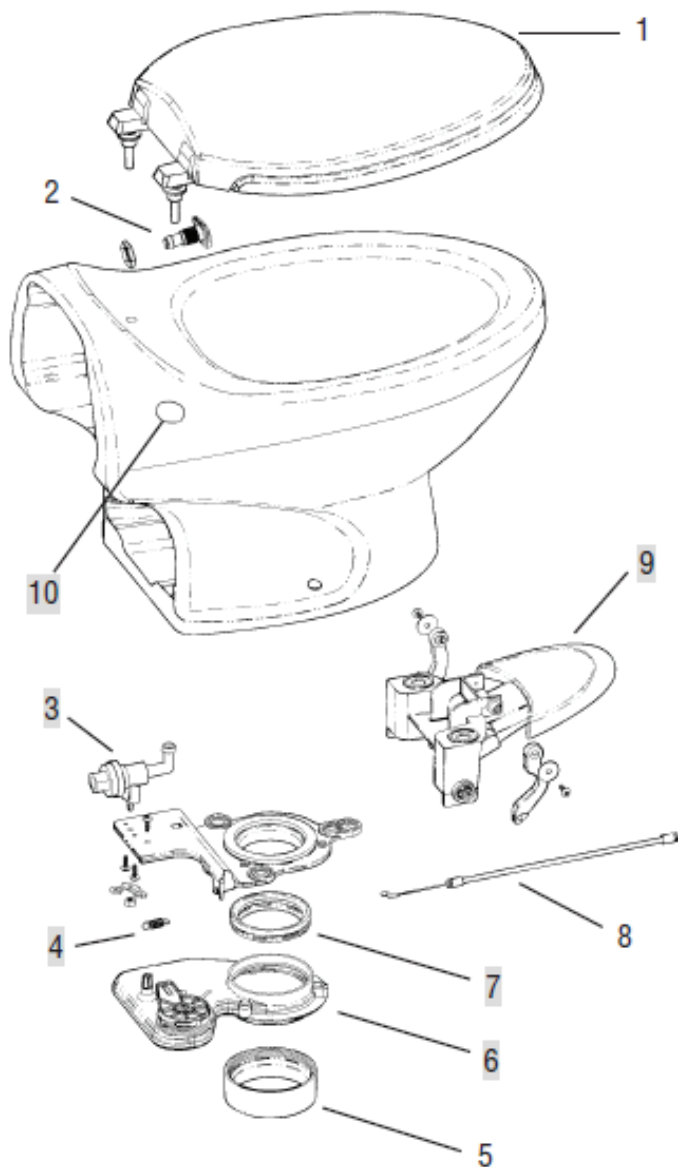

## Fresh Water Flush Permanent Ceramic Toilet

Key No.	Part No.	Description
1	33384	Seat and Cover Assembly – White
	33385	Seat and Cover Assembly – White
2	T-PF.P134	Nozzle Assembly Package – White (Requires Clear Silicone Sealant)
	T-PF.P03/B*	Superseded by T-PF.P134
	36746	Superseded by T-PF.P03/B
	T-PF.P135	Nozzle Assembly Package – White (Requires Clear Silicone Sealant)
	36747*	Superseded by T-PF.P135
3	19831	Water Valve
4	19832	Water Valve Return Spring
5	19629	Spacer Kit (Includes One 3/8 in. Spacer and Two 1/8 in. Spacers)
6	19834	Mechanism Assembly
7	19833	Blade Seal
8	19835	Cable Assembly for High Profile
	19836	Cable Assembly for Low Profile
9	19837	Pedal Package – White
	19838	Pedal Package – Bone
10	19828	Hole Plug – White
	19829	Hole Plug – Bone

Not Shown	
Part No.	Description
19830	Vacuum Breaker
19618	Mounting Bolt Package
28927	Bolt Caps Package – White
28926	Bolt Caps Package – Bone
19289	Chrome Hand Spray Kit (Water Saver Option Only)
19696	1/8 in. Spacer – Bulk Pack of 24
19697	3/8 in. Spacer – Bulk Pack of 24