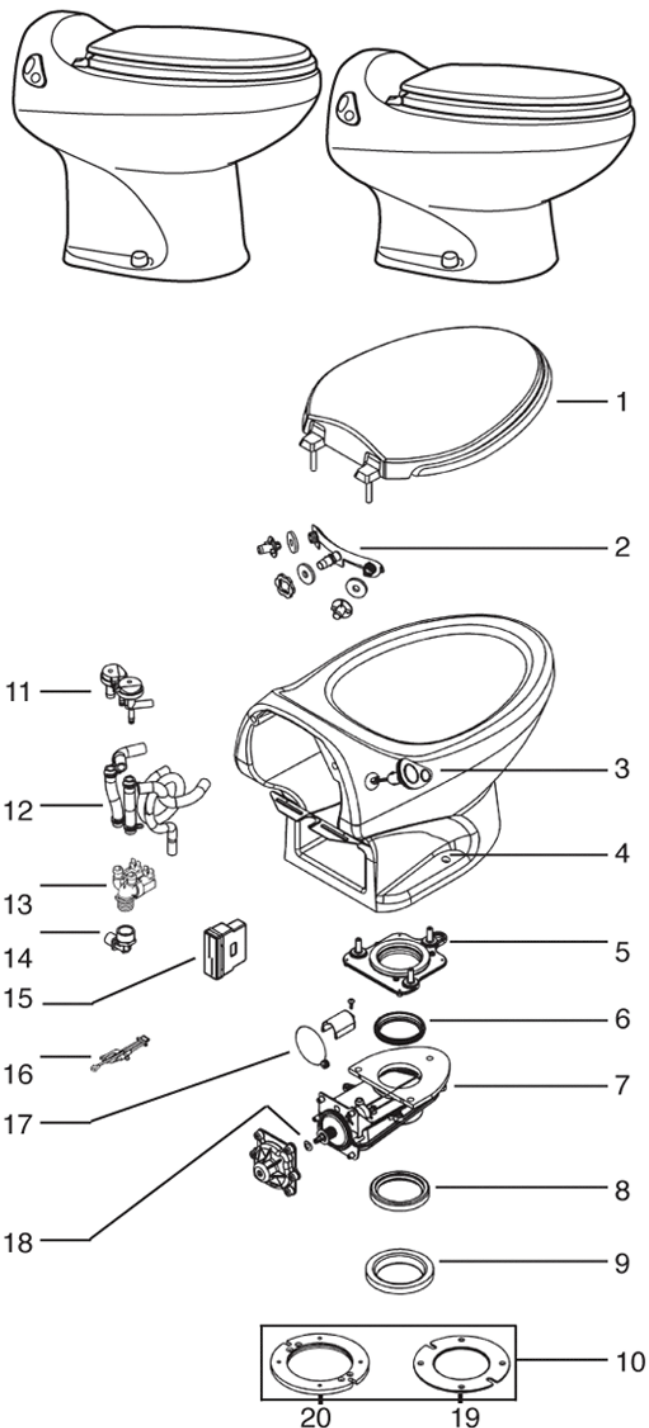

Aria® Deluxe I & II

Fresh Water Flush Permanent Ceramic Toilet

| Key No. | Part No. | Description |
|---------|-------------|---|
| 1 | 33384 | Seat and Cover Assembly – White |
| | 33385 | Seat and Cover Assembly – Bone |
| 2 | T-PF.P134 | Nozzle Assembly Package – White (Requires Clear Silicone Sealant) |
| | T-PF.P03/B* | <i>Superseded by T-PF.P134</i> |
| | 36746 | <i>Superseded by T-PF.P03/B</i> |
| | T-PF.P135 | Nozzle Assembly Package – White (Requires Clear Silicone Sealant) |
| 3 | 28964 | Key Pad Flush Switch – White |
| | 28965 | Key Pad Flush Switch – Bone |
| 4 | 28927 | Bolt Caps Package – White |
| | 28926 | Bolt Caps Package – White |
| 5 | 19624 | Mechanism Plate Package – White |
| 6 | 19627 | Mechanism Blade Seal |
| 7 | 19613 | Mechanism Assembly – Includes White Mechanism Plate |
| 8 | 19621 | Seal Replacement Package (Aria I Only) |
| 9 | 19618 | Mounting Bolt Package |
| 10 | 19629 | Spacer Kit (Includes One 3/8 in. Spacer and Two 1/8 in. Spacers) |
| 11 | 19671 | Vacuum Breaker Replacement Package (Aria I Only) |
| | 28966 | Vacuum Breaker Replacement Package (Aria II Only) |
| 12 | 19625 | Tube Replacement Package (Aria I Only) |
| 13 | 19620 | Water Solenoid Valve (Aria I Only) |
| | 28967 | Water Solenoid Valve (Aria II Only) |
| 14 | 19617 | Water Connection Fitting |
| 15 | 28968 | Controller Assembly Package |
| 16 | 19623 | Wiring Harness |
| | 28969 | Wiring Harness (Aria II Only) |
| 17 | 19622 | Motor Replacement Package |
| 18 | 19628 | Mechanism Repair Washer |
| 19 | 19696 | 1/8 in. Spacer – Bulk Pack of 24 |
| 20 | 19697 | 3/8 in. Spacer – Bulk pack of 24 |

| Not Shown | |
|-----------|---------------------------|
| Part No. | Description |
| 19630 | Fuse Replacement |
| 19619 | OEM Installation Kit |
| 38065 | Base to Bowl Nylon Washer |
| 42199 | Base to Bowl Bolts |