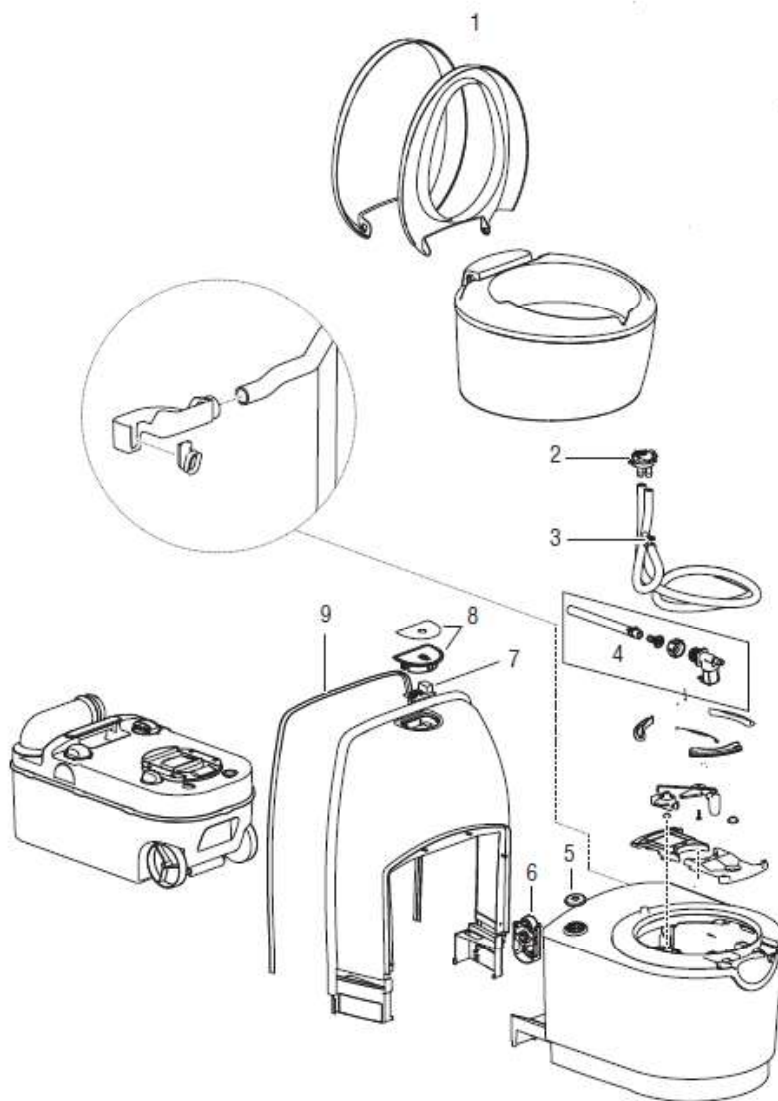

Cassette® C223 CS

Key No.	Part No.	Description
1	20095062	Seat and Cover
2	16833	Vacuum Breaker
3	20095262	Flush Tube and Nozzle
4	23709	Electric Valve, Hose Nut & Hose Barb
5	200956	<i>Level Indicator Lens</i>
6	200957	Level Indicator
7	200962	PCB
8	20097462	Control Panel and Sticker
9	200975	Seal Base Wall