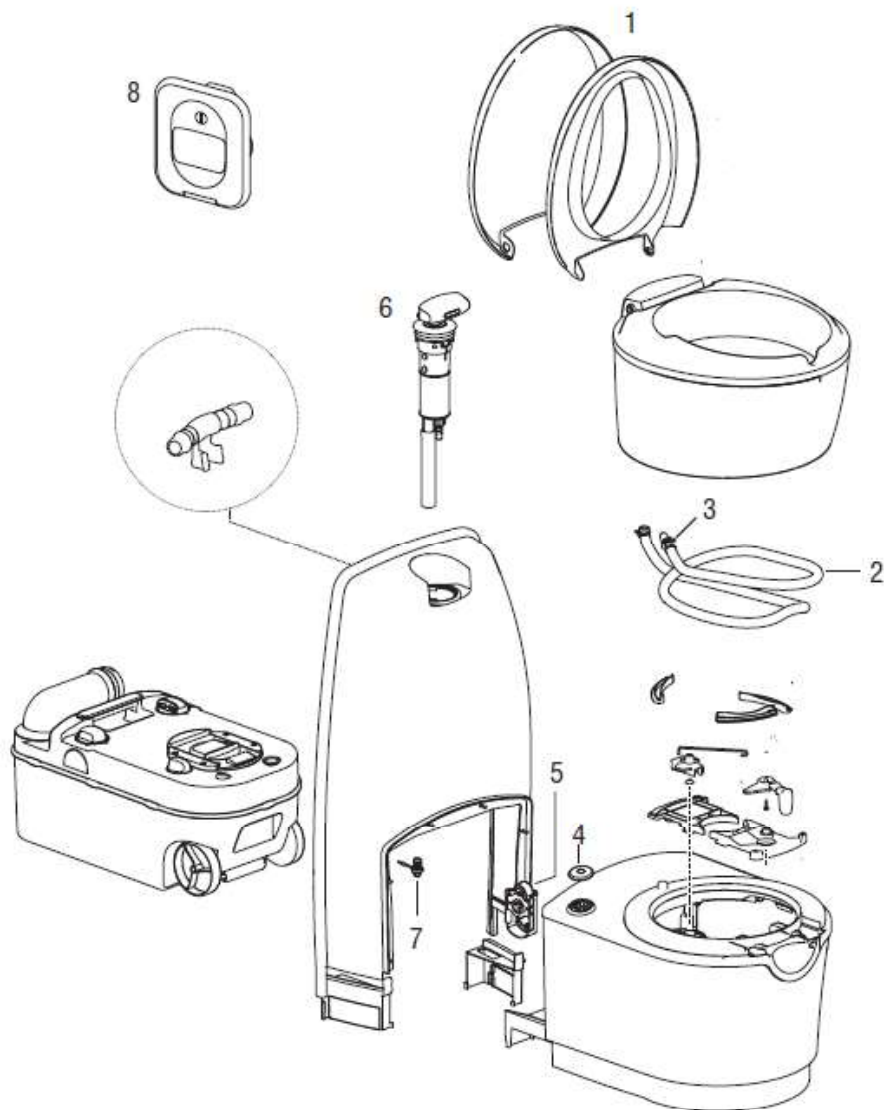

Cassette® C224 CW

Key No.	Part No.	Description
1	20095062	Seat and Cover
2	20097962	Flush Tube and Nozzle
3	16833	Vacuum Breaker
4	200956	<i>Level Indicator Lens</i>
5	200957	Level Indicator
6	200980	Pump
7	2385274	Drain Plug
8	2379180	Waterfill Door