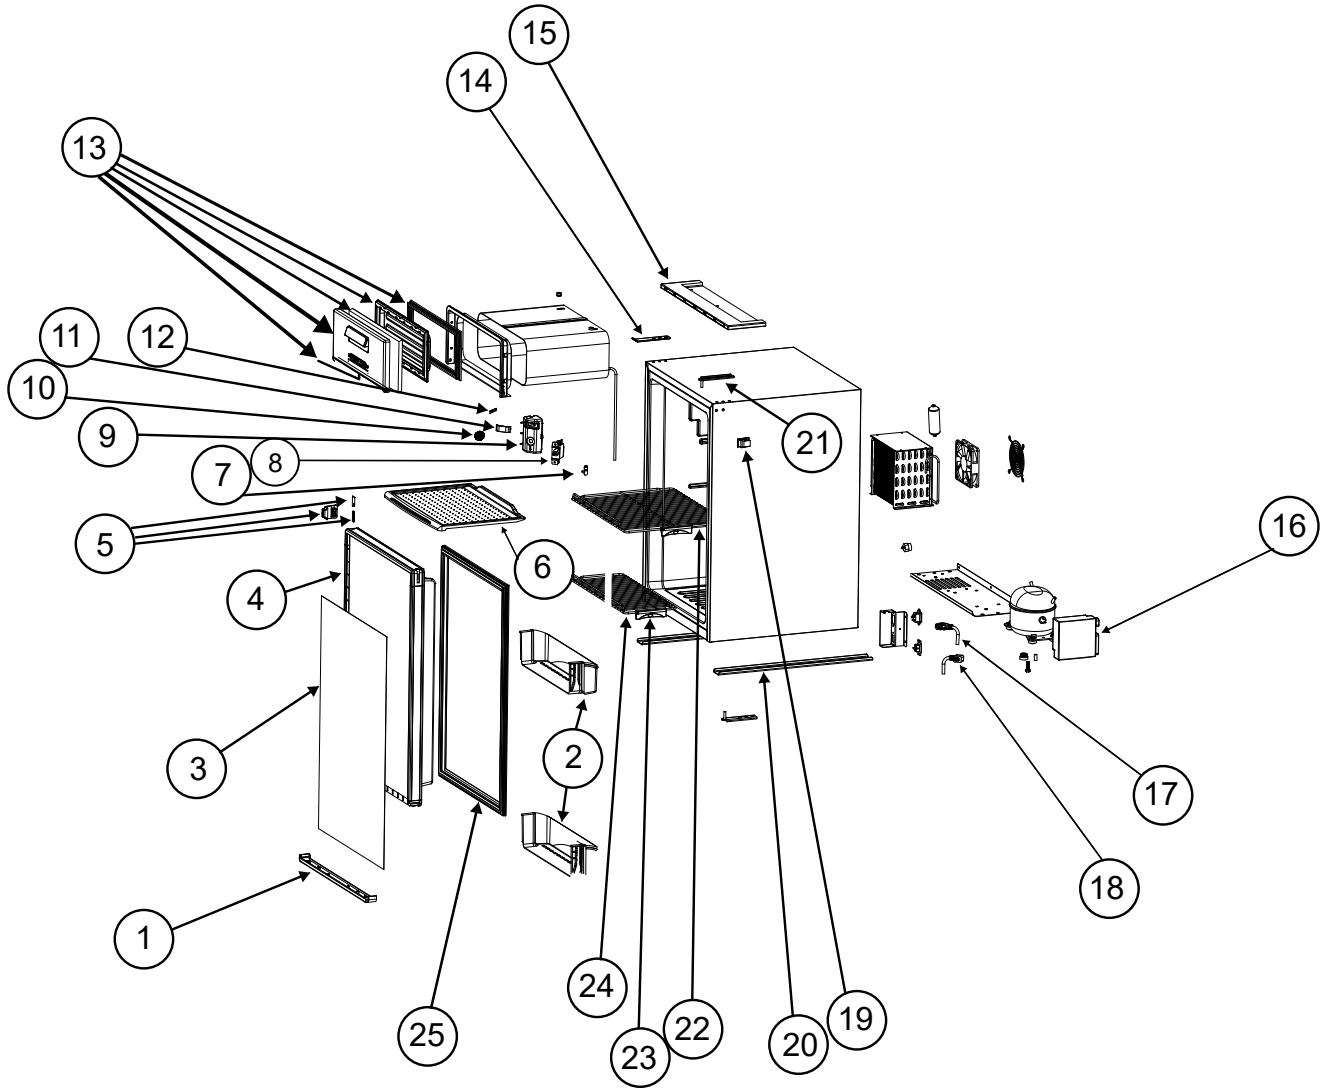

# PARTS LIST

**DE105 SERIES**

**DE105**

**PART NO.640696  
NORCOLD 9/21/2021**

# CABINET ASSY - DE105

## CABINET ASSY - DE105

NO.	PART #	DESCRIPTION	DE105
1	640657	DOOR CAP BOTTOM	X
2	640658	DOOR BIN	X
3	640659	DOOR PANEL	X
4	640660	DOOR ASSY	X
5	640661	DOOR HANDLE KIT	X
6	640662	DRIP TRAY	X
7	640663	FREEZER HINGE	X
8	640664	THERMOSTAT	X
9	640665	THERMOSTAT BOX	X
10	640666	THERMOSTAT KNOB	X
11	640667	LED COVER	X
12	640668	LED LIGHT	X
13	640669	FREEZER DOOR ASSY	X
14	640670	DOOR LATCH	X
15	640671	GRILL	X
16	640672	AC/DC COMPRESSOR CONTROLLER( USE 640701)	X
	640701	KIT SERV DE105 COMPRESSOR CONTROLLER	X
17	640673	AC POWER CORD (USE 635591)	X
	635591	POWER CORD-USA W. CARTON	X
18	640674	DC POWER CORD	X
19	640675	DOOR SWITCH	X
20	640676	BOTTOM RAIL	X
21	640677	UPPER AND LOWER DOOR HINGE	X
22	640678	UPPER SHELF	X
23	640679	SHELF HOLDER	X
24	640680	LOWER SHELF	X
25	640681	DOOR GASKET	X
NS	640683	SHELF ATTACHMENT	X
		NO LONGER AVAILABLE	