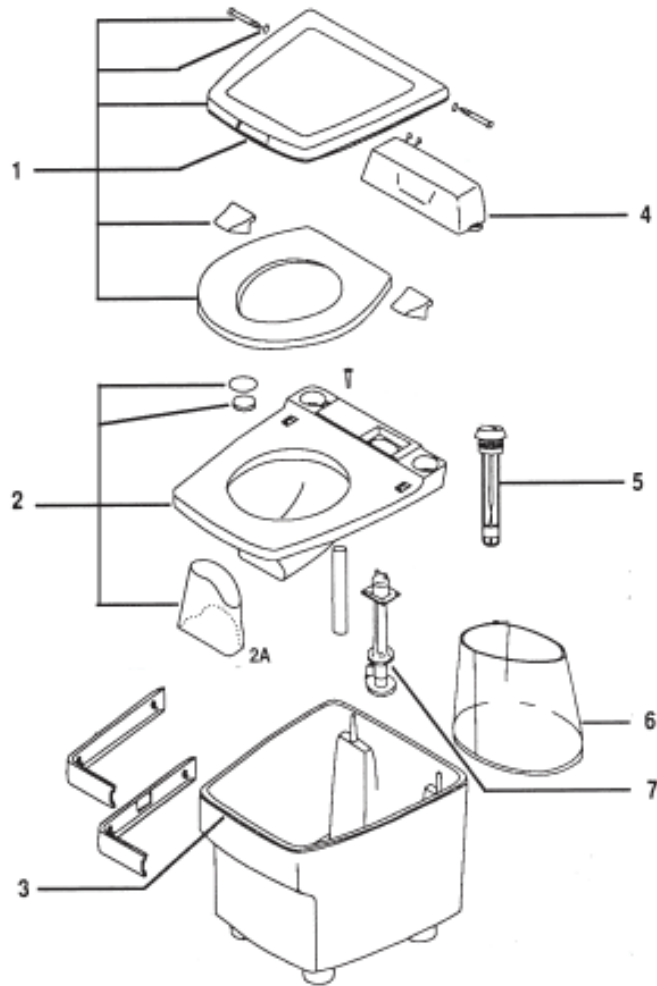

Electra Magic[®]

Model 80 RV

Recirculating Toilet

Key No.	Part No.	Description
1	35778	Seat and Cover Assembly
2	35779	Cover and Bowl Assembly
2a	N/A	Vinyl Skirt
3	35781	Main Housing Seal
4	35777	Motor Cover Assembly
5	35772	Level Indicator
6	35773	Filter Cone
7	35774	Pump Assembly with Motor – 12 Volt
	35775	Pump Assembly with Motor – 24 Volt

Not Shown	
Part No.	Description
N/A	Sump Assembly with Seal (Marine Model Only)

Not available