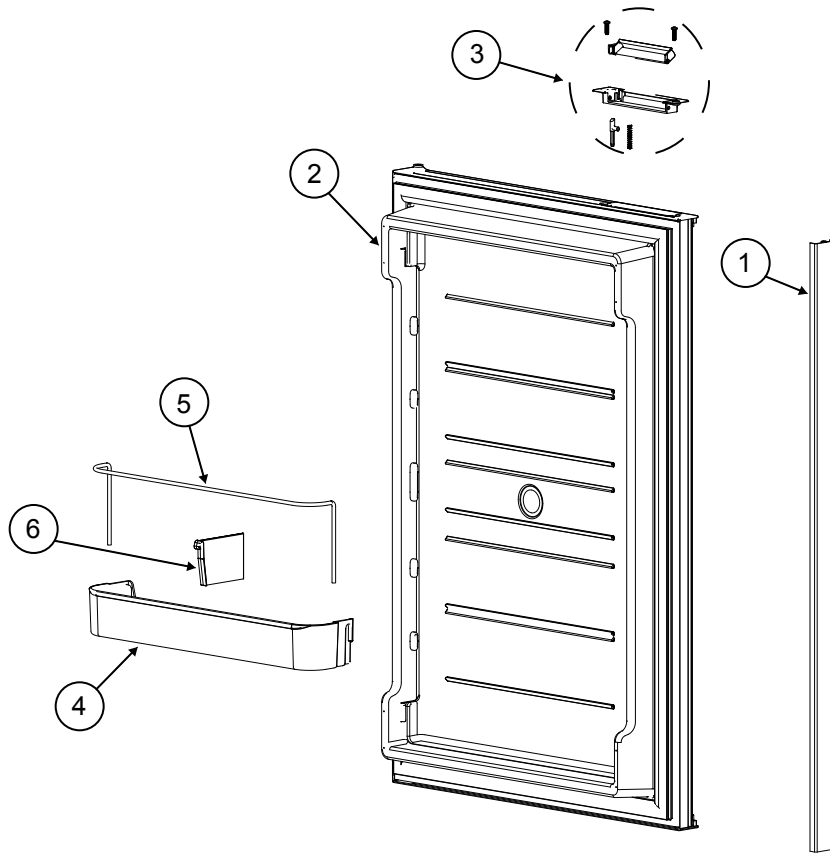

PARTS LIST

N10 SERIES

N10LX
N10LXC
N10LXIM

NA10LX
NA10LXC
NA10LXIM

PART NO. 639792
NORCOLD 2/1/2023

UPPER DOOR (FREEZER) - MODEL SERIES N10

NO.	PART #	DESCRIPTION	N10LX	N10LXC	N10LXIM	NA10LX	NA10LXC	NA10LXIM
1	638536	PANEL RETAINER - FZR	X	X	X	X	X	X
2	638530	DOOR ASSY-FOAMED-UPPER -BLACK	X	X	X	X	X	X
3	639506	KIT- HANDLE ASSEMBLY LEFT	X	X	X	X	X	X
	639507	KIT- HANDLE ASSEMBLY RIGHT	X	X	X	X	X	X
4	624864	BIN-DOOR SHELF/CLEAR (1 PER DOOR)	X	X	X	X	X	X
5	619008	DIVIDER-DOOR BIN/CLEAR (1 PER DOOR SHELF BIN)	X	X	X	X	X	X
6	639510	KIT-COVER, POCKET	X	X	X	X	X	X

NS NOT SHOWN

LOWER DOOR (FRESH FOOD) - MODEL SERIES N10

Art 02665

NO.	PART #	DESCRIPTION	N10LX	N10LXC	N10LXIM	NA10LX	NA10LXC	NA10LXIM
1	638538	PANEL RETAINER - 8 FT FF	X	X	X	X	X	X
2	638534	DOOR ASSY-FOAMED-LOWER 8-BLACK	X	X	X	X	X	X
3	639506	KIT HANDLE ASSEMBLY LEFT	X	X	X	X	X	X
	639507	KIT HANDLE ASSEMBLY RIGHT	X	X	X	X	X	X
4	624864	BIN-DOOR SHELF/CLEAR	5	5	5	5	5	5
5	624866	WIRE-BIN/SDL	X	X	X	X	X	X
6	619008	DIVIDER-DOOR BIN/CLEAR (1 PER DOOR SHELF BIN)	5	5	5	5	5	5
NS	639406	KIT, PANEL ADAPTER				X	X	X