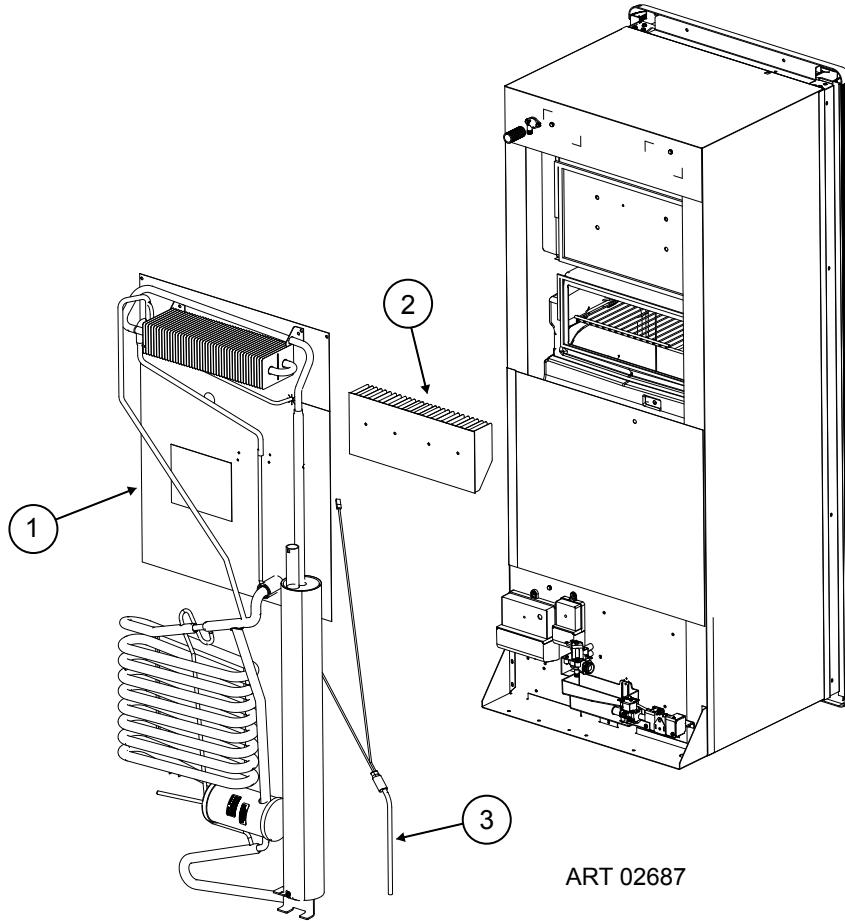

CABINET AREA (REAR VIEW/COOLING UNIT) - MODEL SERIES N10

NO.	PART #	DESCRIPTION	N10LX	N10LXC	N10LXIM	NA10LX	NA10LXC	NA10LXIM
1	639853	KIT SERVICE SYSTEM PACK W/CW		X			X	
	639570	KIT SERVICE SYSTEM PACK W/O CW	X		X	X		X
2	639574	KIT-Fins	X	X	X	X	X	X
3	638374	KIT SERVICE HEATER REPLACEMENT	X	X	X	X	X	X
NS	2M0803	INSULATION ASSY	X	X	X	X	X	X
NS	639596	KIT SERVICE BAFFLE & WIRE ASSY	X	X	X	X	X	X
NS	622857	KIT-DRAIN HOSE REPAIR	X	X	X	X	X	X
NS	639971	KIT SERV COLD WEATHER HEATER REPLACEMENT	X	X	X	X	X	X
NS	61695022	HEAT CAP	X	X	X	X	X	X

NS NOT SHOWN