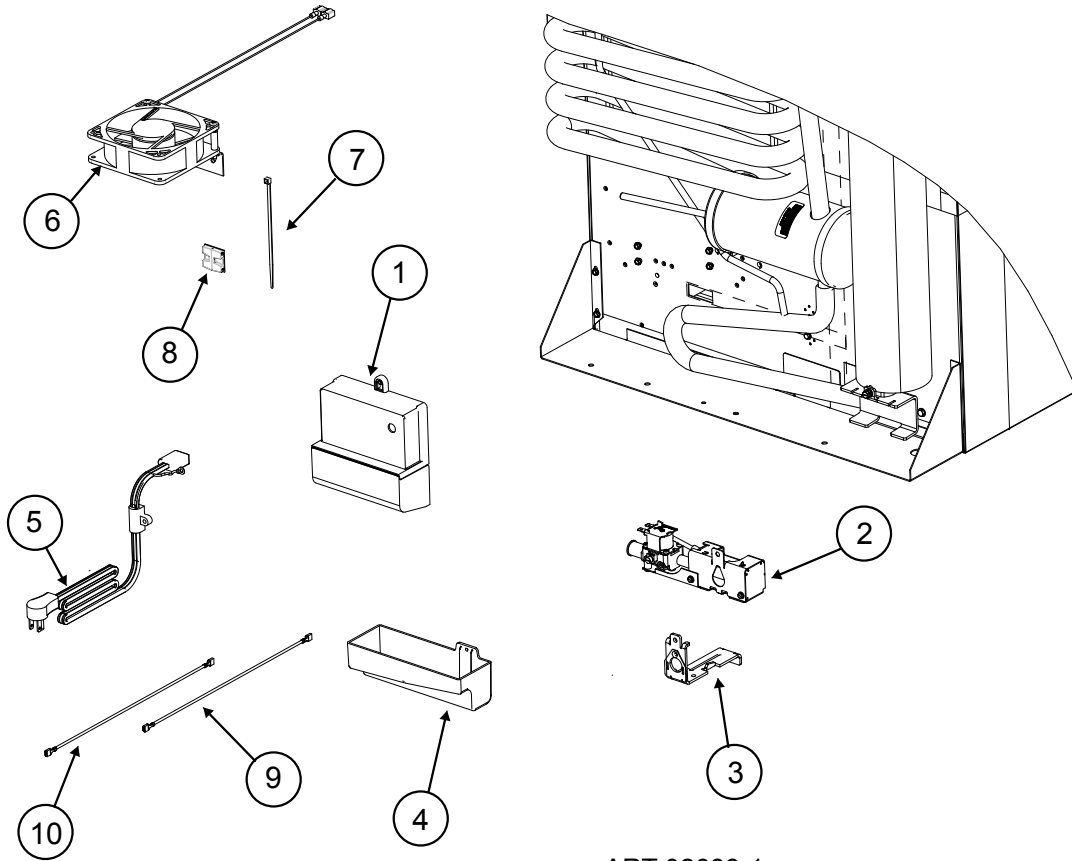

NS NOT SHOWN

CABINET AREA (REAR VIEW/COOLING UNIT) - MODEL SERIES N10

NO.	PART #	DESCRIPTION	N10LX	N10LXC	N10LXIM	NA10LX	NA10LXC	NA10LXIM
1	639853	KIT SERVICE SYSTEM PACK W/CW		X			X	
	639570	KIT SERVICE SYSTEM PACK W/O CW	X		X	X		X
2	639574	KIT-Fins	X	X	X	X	X	X
3	638374	KIT SERVICE HEATER REPLACEMENT	X	X	X	X	X	X
NS	2M0803	INSULATION ASSY	X	X	X	X	X	X
NS	639596	KIT SERVICE BAFFLE & WIRE ASSY	X	X	X	X	X	X
NS	622857	KIT-DRAIN HOSE REPAIR	X	X	X	X	X	X
NS	639971	KIT SERV COLD WEATHER HEATER REPLACEMENT	X	X	X	X	X	X
NS	61695022	HEAT CAP	X	X	X	X	X	X

NS NOT SHOWN

CONTROLS (REAR VIEW) - MODEL SERIES N10

ART 02688-1

NO.	PART #	DESCRIPTION	N10LX	N10LXC	N10LXIM	NA10LX	NA10LXC	NA10LXIM
1	639593	KIT- MAIN CONTROL BOARD 1 ASSEMBLY	X	X	X	X	X	X
2	639572	KIT-GAS TRAIN ASSEMBLY-MAINLINE	X	X	X	X	X	X
3	639743	GAS TRAIN SUPPORT BRACKET/ DOOR ASSY	X	X	X	X	X	X
4	639591	KIT-DRIP CUP REAR/PLASTIC	X	X	X	X	X	X
5	639683	KIT- AC POWER CORD	X	X	X	X	X	X
6	639702	KIT-SERV FAN/BRKT ASSY REPLACEMENT	X	X	X	X	X	X
7	61417922	CABLE TIE-NYLON	4	4	4	4	4	4
8	618950	WIRE MOUNT-ADHESIVE	3	3	3	3	3	3
9	639585	KIT-SERV-AUX-WIRE BLK REPLACEMENT	X	X	X	X	X	X
10	639586	KIT-SERV-AUX-WIRE RED REPLACEMENT	X	X	X	X	X	X
NS	639588	KIT FAN HARNESS	X	X	X	X	X	X
NS	638278	KIT FAN THERMOSTAT	X	X	X	X	X	X