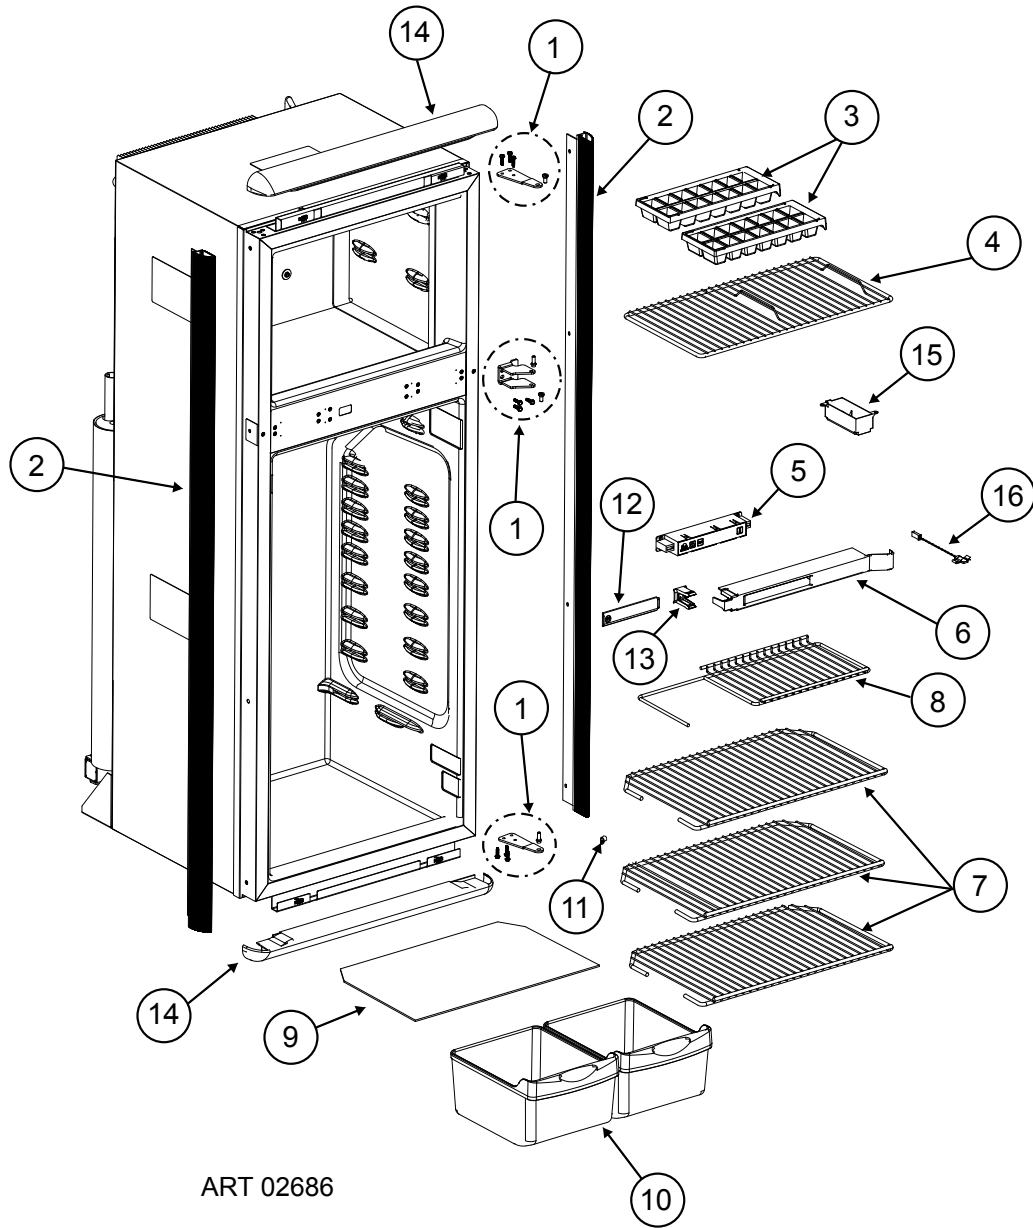

NS NOT SHOWN

LOWER DOOR (FRESH FOOD) - MODEL SERIES N10

Art 02665

NO.	PART #	DESCRIPTION	N10LX	N10LXC	N10LXIM	NA10LX	NA10LXC	NA10LXIM
1	638538	PANEL RETAINER - 8 FT FF	X	X	X	X	X	X
2	638534	DOOR ASSY-FOAMED-LOWER 8-BLACK	X	X	X	X	X	X
3	639506	KIT HANDLE ASSEMBLY LEFT	X	X	X	X	X	X
	639507	KIT HANDLE ASSEMBLY RIGHT	X	X	X	X	X	X
4	624864	BIN-DOOR SHELF/CLEAR	5	5	5	5	5	5
5	624866	WIRE-BIN/SDL	X	X	X	X	X	X
6	619008	DIVIDER-DOOR BIN/CLEAR (1 PER DOOR SHELF BIN)	5	5	5	5	5	5
NS	639406	KIT, PANEL ADAPTER				X	X	X

NS

NOT SHOWN

CABINET AREA (FRONT VIEW) - MODEL SERIES N10

CABINET AREA (FRONT VIEW) - MODEL SERIES N10

NO.	PART #	DESCRIPTION	N10LX	N10LXC	N10LXIM	NA10LX	NA10LXC	NA10LXIM
1	639508	KIT-HINGES (USE 641305)	X	X	X	X	X	X
	641305	KIT SERVICE, HINGES (FROST BREAKER)	X	X	X	X	X	X
2	639901	KIT SIDE TRIM /FOAM TAPE ASSY	X	X	X	X	X	X
3	61630422	ICE CUBE TRAY	2	2	2	2	2	2
4	632452	SHELF, WIRE- FZR- IM	X	X	X	X	X	X
5	639551	KIT-SERVICE-CONTROL ASSEMBLY	X	X	X	X	X	X
6	639554	CONTROL HOUSING	X	X	X	X	X	X
7	632456	SHELF, WIRE- FULL	3	3	3	3	3	3
8	632457	SHELF, WIRE, CUT-OUT	X	X	X	X	X	X
9	620985	CRISPER COVER	X	X	X	X	X	X
10	621070	CRISPER	2	2	2	2	2	2
11	623121	CLAMP 3/8" (1 PER Shelf)	X	X	X	X	X	X
12	639034	COVER, HINGE HOLE, CENTER DIVIDER	X	X	X	X	X	X
13	638545	STRIKE PLATE	X	X	X	X	X	X
14	639491	KIT-TRIM PIECE SET - TOP/BOTTOM BLACK	X	X	X	X	X	X
15	640615	LED ASSEMBLY	X	X	X	X	X	X
16	638391	KIT SERVICE THERMISTOR REPLACEMENT	X	X	X	X	X	X
NS	639977	SWITCH ROCKER			X			X
NS	639983	KIT SERVICE BLOWER ASSY REPLACEMENT			X			X