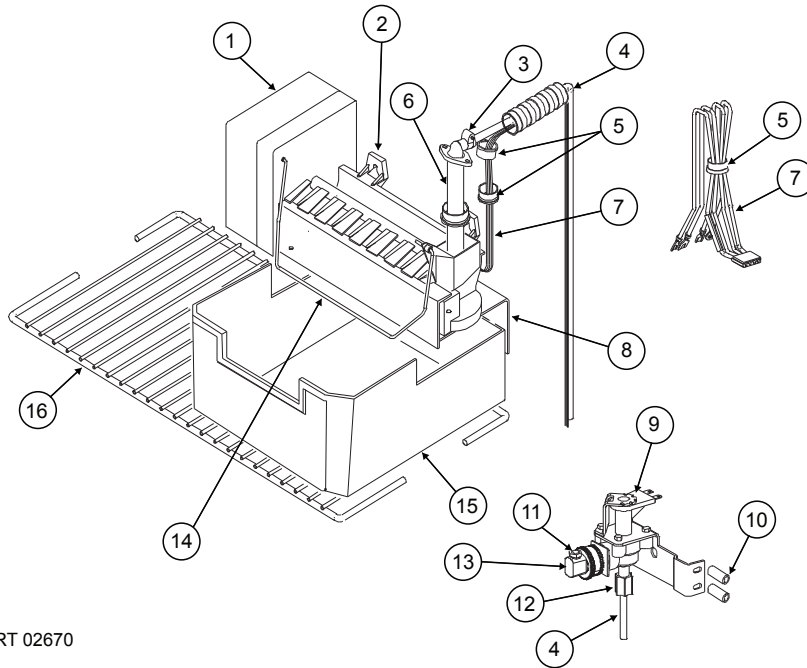

NS NOT SHOWN

CONTROLS (REAR VIEW) - MODEL SERIES N10

ART 02688-1

NO.	PART #	DESCRIPTION	N10LX	N10LXC	N10LXIM	NA10LX	NA10LXC	NA10LXIM
1	639593	KIT- MAIN CONTROL BOARD 1 ASSEMBLY	X	X	X	X	X	X
2	639572	KIT-GAS TRAIN ASSEMBLY-MAINLINE	X	X	X	X	X	X
3	639743	GAS TRAIN SUPPORT BRACKET/ DOOR ASSY	X	X	X	X	X	X
4	639591	KIT-DRIP CUP REAR/PLASTIC	X	X	X	X	X	X
5	639683	KIT- AC POWER CORD	X	X	X	X	X	X
6	639702	KIT-SERV FAN/BRKT ASSY REPLACEMENT	X	X	X	X	X	X
7	61417922	CABLE TIE-NYLON	4	4	4	4	4	4
8	618950	WIRE MOUNT-ADHESIVE	3	3	3	3	3	3
9	639585	KIT-SERV-AUX-WIRE BLK REPLACEMENT	X	X	X	X	X	X
10	639586	KIT-SERV-AUX-WIRE RED REPLACEMENT	X	X	X	X	X	X
NS	639588	KIT FAN HARNESS	X	X	X	X	X	X
NS	638278	KIT FAN THERMOSTAT	X	X	X	X	X	X

NS NOT SHOWN

ICE MAKER AREA - MODEL SERIES N10 (ICE MAKER MODELS)

ART 02670

NO.	PART #	DESCRIPTION	N10LXIM	NA10LXIM
1	639579	KIT-COVER-FRONT/ICE MAKER	X	X
2	637582	KIT SERVICE IM REPLACEMENT	X	X
3	61690822	CLAMP-TUBING/IM	X	X
4	621429	TUBE-WATER FEED/IM/68"	X	X
5	61346822	BUSHING-SNAP	X	X
6	639694	KIT- FITTING-WATER TUBE	X	X
7	639086	KIT IM WIRE HARNESS	X	X
8	639740	KIT IM MOUNTING BRACKET	X	X
9	637140	KIT WATER VALVE SINGLE PORT (USE 640908)	X	X
	640908	KIT SERVICE IM WATERVALVE ASSY	X	X
10	618169	SPACER-WATER VALVE/NYLON	2	2
11	61679622	GARDEN HOSE ADAPTER-STRAIGHT/IM	X	X
12	622991	NUT-COMPRESSION/WATER VALVE FITTING/IM/PLASTIC	2	2
13	622846	NUT-COMPRESSION/WATER VALVE FITTING/IM/BRASS	X	X
14	61656922	SHUT OFF ARM/ IM	X	X
15	619007	BIN-ICE/CRISPER/CLEAR	X	X
16	632452	SHELF, WIRE, FREEZER, IM	X	X
NS	639056	KIT SERVICE WATER TUBE HEATER ASSY REPLACEMENT	X	X
NS	639583	KIT-OEM WATER TUBE FITTINGS/IM	X	X
NS	639281	RED WIRE	X	X