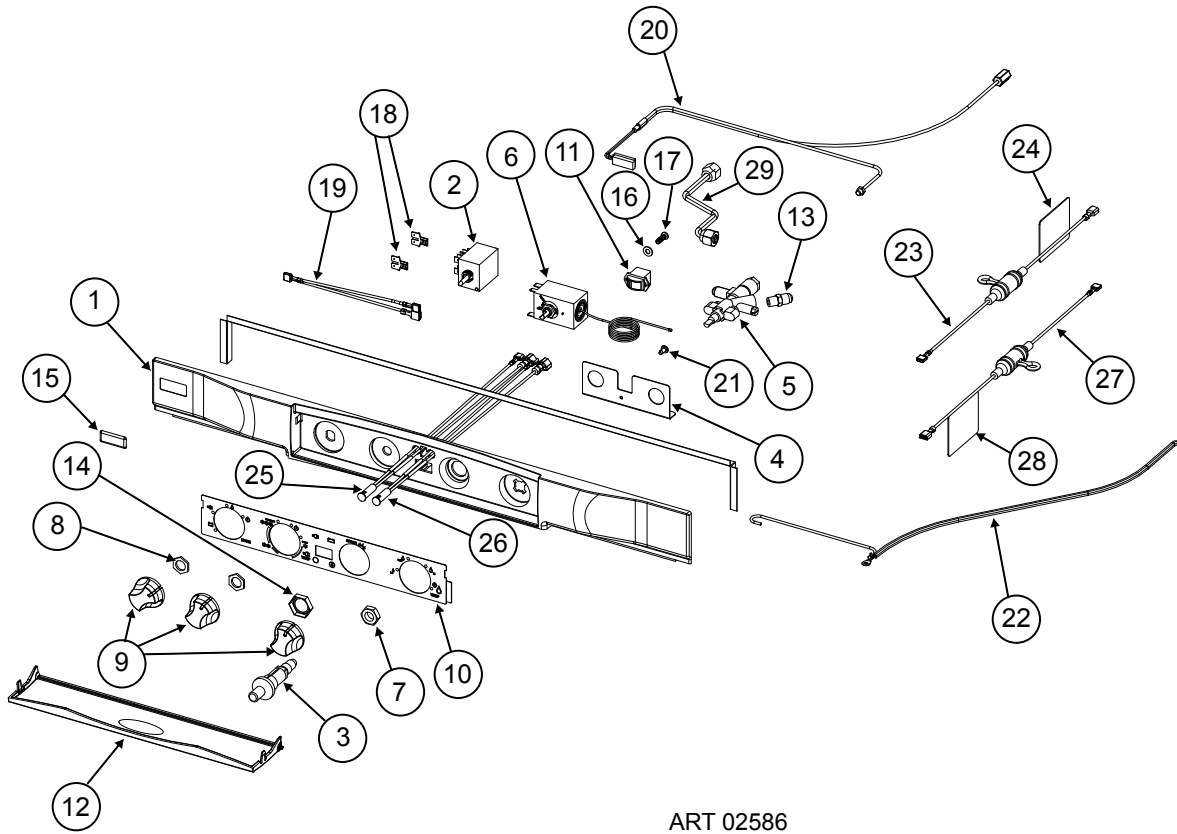

CONTROL PANEL ASSEMBLY AREA - N180 SERIES

ART 02586

CONTROL PANEL ASSEMBLY AREA - N180 SERIES

No.	Part #	Description	N180.3
	636252	CONTROL PANEL ASSY (USE 638601)	X
	638601	KIT SERVICE CONTROL PANEL REPLACEMENT	X
1	636135	CONTROL PANEL (USE 638593)	X
	638593	KIT SERVICE CONTROL PANEL REPLACEMENT	X
2	638575	KIT-SERVICE SELECTOR SWITCH	X
3	638585	KIT-SERVICE SPARK IGNITOR	X
4	636259	BRACKET-GROUNDING (USE 638603)	X
	638603	KIT-SERVICE GROUND BRACKET REPLACEMENT	X
5	635690	VALVE-GAS-COPRECI (USE 638587)	X
	638587	KIT GAS VALVE REPLACEMENT	X
6	636495	THERMOSTAT (USE 638609)	X
	638609	KIT-SERVICE THERMOSTAT REPLACEMENT	X
7	636356	NUT M12-1 HEX	X
8	621308	HEX NUT-M12	X
9	636150	KNOB CONTROL	X
10	636490	GRAPHICS-3WAY, BLACK	X
11	61481322	METER-FLAME INDICATOR (USE 638632)	X
	638632	KIT SERVICE FLAME METER REPLACEMENT	X
12	636142	CONTROL DOOR- BLACK	X
13	61546822	MALE CONNECTOR (USE 638634)	X
	638634	KIT SERVICE MALE CONNECTOR REPLACEMENT	X
14	623972	SPEED NUT M18-1.5	X
15	636759	LOGO PLATE-SELF-ADHESIVE	X
16	638565	WASHER, POLY M5	X
17	624809	SCREW-#8-16 x 5/8-PAN-BLACK	X
18	638571	KIT-SERVICE TAB ADAPTER	X
19	636382	WIRE-18AWG BLACK	X
20	636348	THERMOCOUPLE EXTENSION	X
21	61633330	SCREW-#8-32 x 3/8 BLACK	X
22	638477	WIRING HARNESS (USE 638628)	X
	638628	KIT SERVICE WIRE HARNESS REPLACE	X
23	636281	WIRE-FUSED BLK 3 AMP	X
24	619074	LABEL-FUSE/3AMP	X
25	636081	INDICATOR LIGHT-AC (USE 638591)	X
	638591	KIT SERVICE AC POWER INDICATOR LIGHT	X
26	636168	INDICATOR LIGHT-DC (USE 638840)	X
	638840	KIT SERVICE DC PWR INDICATOR LIGHT REPLACEMENT	X
27	636282	WIRE-FUSED RED 20 AMP	X
28	619067	LABEL-FUSE/2 AMP	X
29	638597	KIT-SERVICE GAS INLET TUBE	X
		NO LONGER AVAILABLE