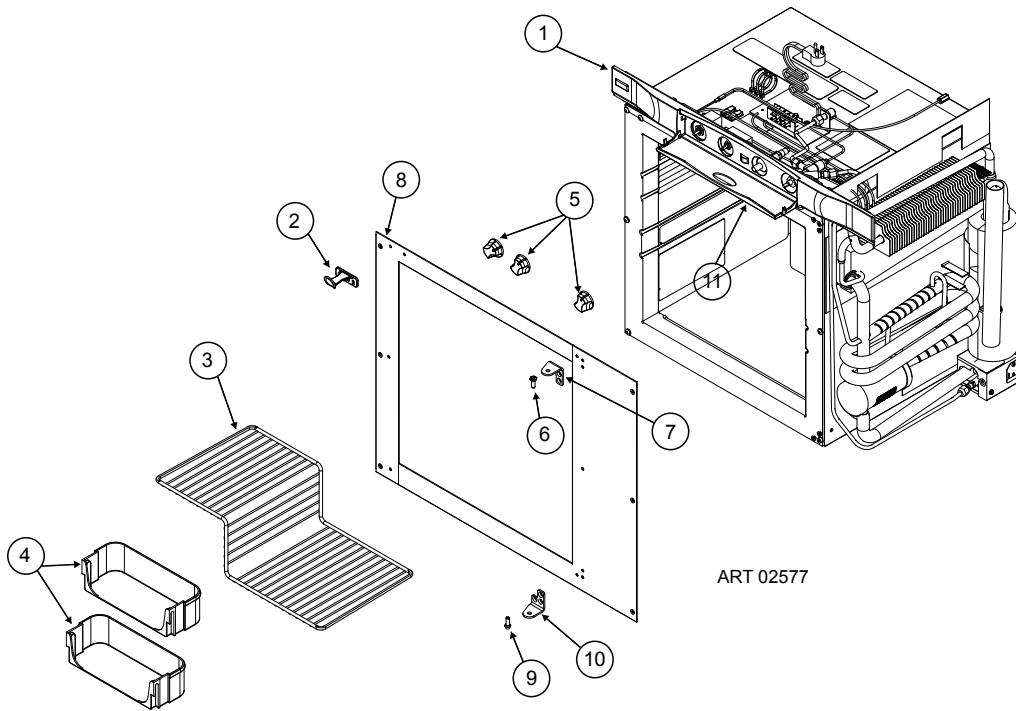

NORCOLD[®]

PARTS LIST

N180 SERIES

N180.3

**PART NO. 638718
NORCOLD 11/6/2018**

CABINET AREA (FRONT VIEW) - N180 SERIES

No.	Part #	Description	N180.3
1	636252	CONTROL PANEL ASSY	X
2	627677	LATCH- DOOR /BLACK (USE 638583)	X
	638583	KIT SERVICE DOOR LATCH REPLACMENT	X
3	636017	SHELF-WIRE	X
4	619242	BIN-DOOR	X
5	636150	KNOB CONTROL	X
6	623899	HINGE PIN TOP (USE 638780)	X
	638780	KIT SERVICE UPPER HINGE PIN REPLACEMENT	X
7	638286	HINGE-CABINET/ UPPER RH/BLACK (USE 638613)	X
	638613	KIT SERVICE CAB HINGE UR/LL REPLACEMENT	X
8	636072	BREAKER- CABINET ASSY/BLACK (USE 638589)	X
	638589	KIT SERVICE BREAKER REPLACMENT	X
9	61550722	HINGE PIN -BOTTOM	X
10	638287	HINGE-CABINET/LOWER RH/BLACK (USE 638614)	X
	638614	KIT SERVICE CAB HINGE UL/LR REPLACEMENT	X
11	636142	CONTROL DOOR-BLACK (USE 638595)	X
	638595	KIT SERVICE CONTROL DOOR REPLACEMENT	X
		NO LONGER AVAILABLE	

CABINET ASSEMBLY - SIDE VIEW N180 SERIES

ART 02576

No.	Part #	Description	N180.3
1	638387	FIN ASSY (USE 638622)	X
	638622	KIT SERVICE FIN ASSY REPLACEMENT	X
2	61728722	CLIP-FIN	X
3	636212	BURNER TUBE (USE 638599)	X
	638599	KIT-SERVICE GAS VALVE BURNER TUBE REPLACEMENT	X
4	638624	KIT-SERVICE FLU BAFFLE WIRE	X
5	638569	KIT-SERVICE FLU BAFFLE	X
6	630806	HEATER-DC/EG3/BACKER (USE 638748)	X
	638748	KIT SERVICE DC HEATER REPLACEMENT	X
7	630805	HEATER-AC/BACKER(USE 638747)	X
	638747	KIT SERVICE DC HEATER REPLACEMENT	X
8	638458	BURNER BOX COVER ASSY	X
9	636367	UNION REDUCER	X
10	636481	TEMINAL BLOCK	X
11	619177	TERMINAL BLOCK COVER	X
12	617918	AC POWER CORD	X
13	638459	TOP BRACKET	X
14	636114	BURNER ASSY	X
15	61754922	FLUE CAP HEAT CAP	X
16	61755022	TUBE EXHAUST EXTENSION	X
		NO LONGER AVAILABLE	