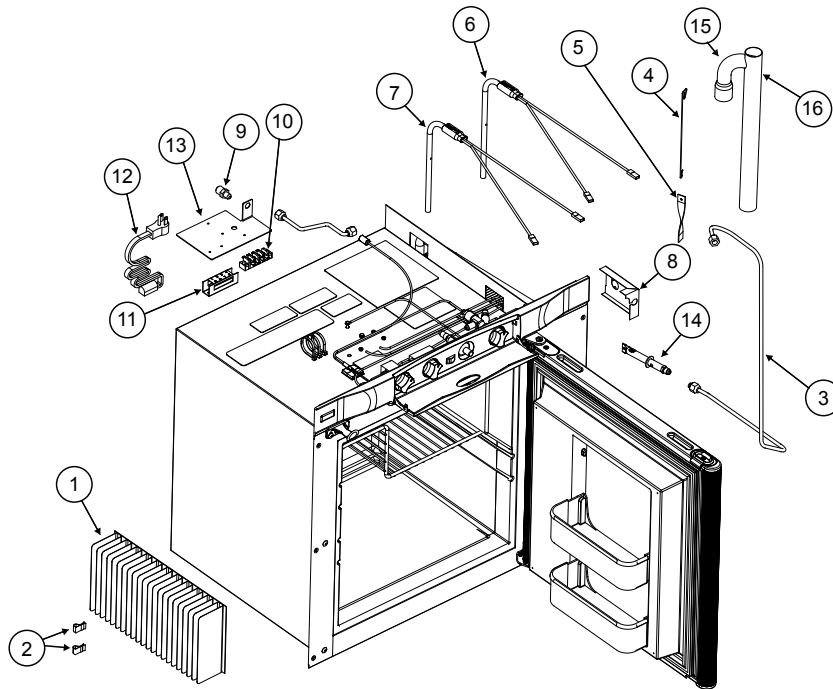

NORCOLD[®]

PARTS LIST

N180 SERIES

N180.3

**PART NO. 638718
NORCOLD 11/6/2018**

CABINET AREA (FRONT VIEW) - N180 SERIES

No.	Part #	Description	N180.3
1	636252	CONTROL PANEL ASSY	X
2	627677	LATCH- DOOR /BLACK (USE 638583)	X
	638583	KIT SERVICE DOOR LATCH REPLACMENT	X
3	636017	SHELF-WIRE	X
4	619242	BIN-DOOR	X
5	636150	KNOB CONTROL	X
6	623899	HINGE PIN TOP (USE 638780)	X
	638780	KIT SERVICE UPPER HINGE PIN REPLACEMENT	X
7	638286	HINGE-CABINET/ UPPER RH/BLACK (USE 638613)	X
	638613	KIT SERVICE CAB HINGE UR/LL REPLACEMENT	X
8	636072	BREAKER- CABINET ASSY/BLACK (USE 638589)	X
	638589	KIT SERVICE BREAKER REPLACMENT	X
9	61550722	HINGE PIN -BOTTOM	X
10	638287	HINGE-CABINET/LOWER RH/BLACK (USE 638614)	X
	638614	KIT SERVICE CAB HINGE UL/LR REPLACEMENT	X
11	636142	CONTROL DOOR-BLACK (USE 638595)	X
	638595	KIT SERVICE CONTROL DOOR REPLACEMENT	X
		NO LONGER AVAILABLE	

CABINET ASSEMBLY - SIDE VIEW N180 SERIES

ART 02576

No.	Part #	Description	N180.3
1	638387	FIN ASSY (USE 638622)	X
	638622	KIT SERVICE FIN ASSY REPLACEMENT	X
2	61728722	CLIP-FIN	X
3	636212	BURNER TUBE (USE 638599)	X
	638599	KIT-SERVICE GAS VALVE BURNER TUBE REPLACEMENT	X
4	638624	KIT-SERVICE FLU BAFFLE WIRE	X
5	638569	KIT-SERVICE FLU BAFFLE	X
6	630806	HEATER-DC/EG3/BACKER (USE 638748)	X
	638748	KIT SERVICE DC HEATER REPLACEMENT	X
7	630805	HEATER-AC/BACKER(USE 638747)	X
	638747	KIT SERVICE DC HEATER REPLACEMENT	X
8	638458	BURNER BOX COVER ASSY	X
9	636367	UNION REDUCER	X
10	636481	TEMINAL BLOCK	X
11	619177	TERMINAL BLOCK COVER	X
12	617918	AC POWER CORD	X
13	638459	TOP BRACKET	X
14	636114	BURNER ASSY	X
15	61754922	FLUE CAP HEAT CAP	X
16	61755022	TUBE EXHAUST EXTENSION	X
		NO LONGER AVAILABLE	