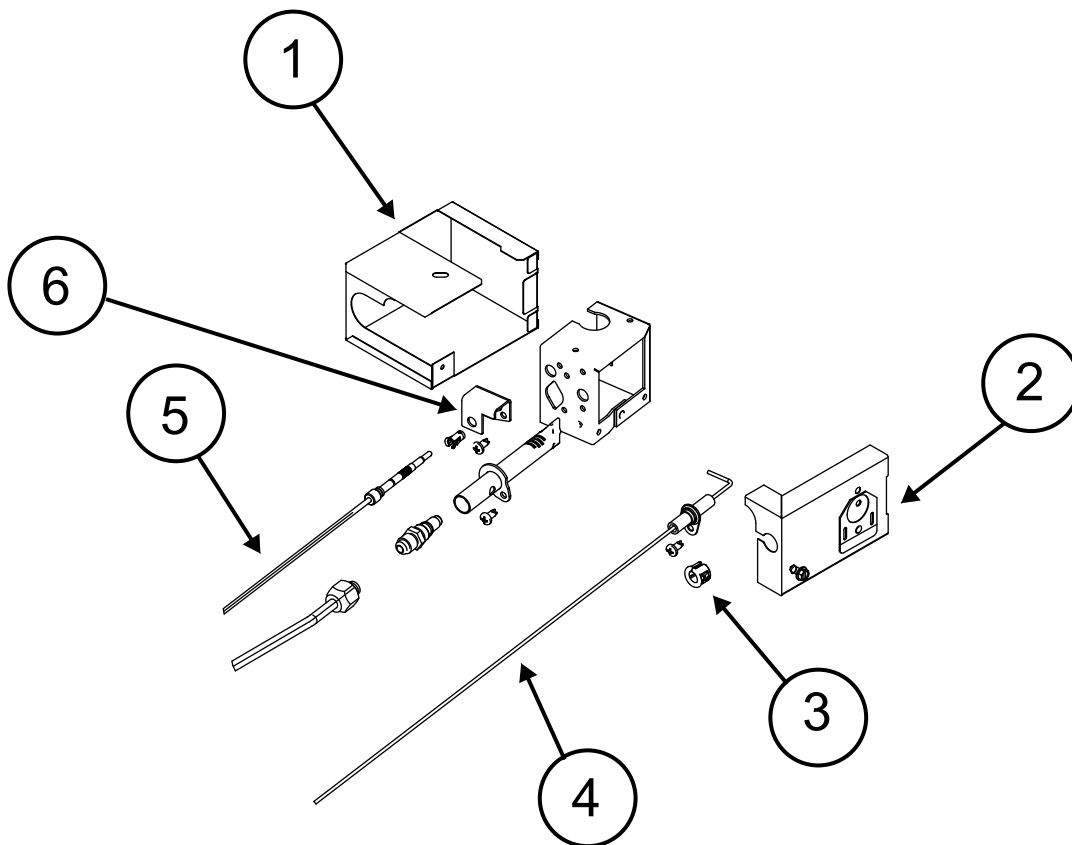

BURNER ASSEMBLY AREA - N180 SERIES

ART 02578

No.	Part #	Description	N180.3
1	638350	BASE-BURNER BOX (USE 638620)	X
	638620	KIT SERVICE BURNER BOX BASE	X
2	638458	BURNER BOX COVER ASSY(USE 638626)	X
	638626	KIT SERVICE BURNER COVER REPLACEMENT	X
3	61606522	BUSHING- OPEN/ CLOSED 1/2"	X
4	638573	KIT-SERVICE SPARK ELECTRODE	X
5	638605	KIT-SERVICE THERMOCOUPLE(USE 638607)	X
	638607	KIT-SERVICE THERMOCOUPLE REPLACEMENT	X
6	638348	BRACKET-THERMOCOUPLE (USE 638618)	X
	638618	KIT-SERVICE THERMOCOUPLE BRACKET REPLACEMENT	X
NS	638756	KIT-SERVICE BURNER ORFICE	X
		No longer Available