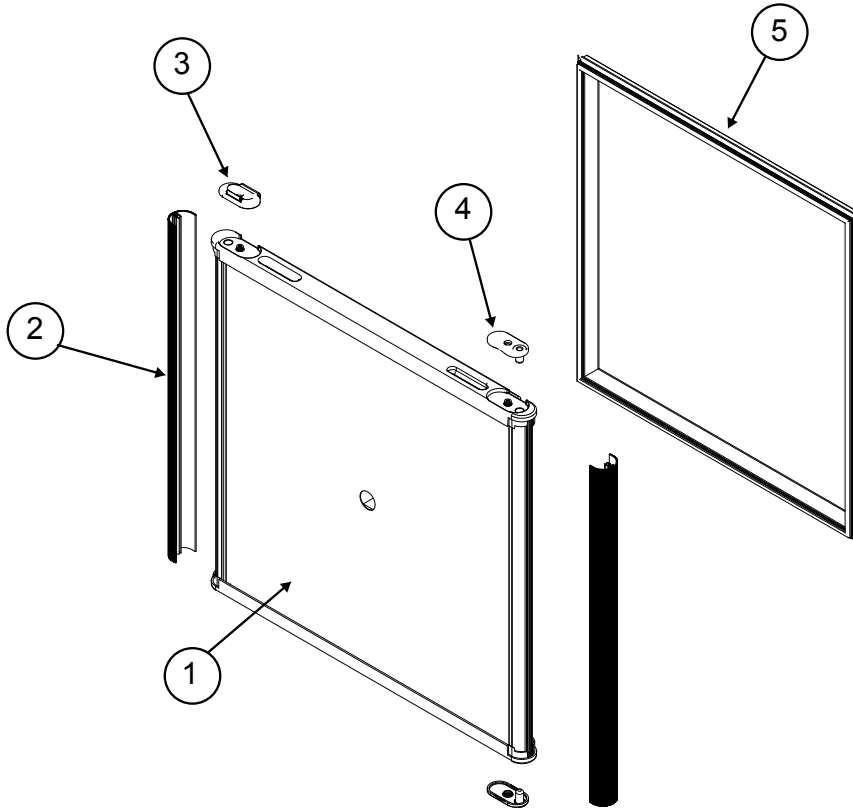

DOOR ASSEMBLY - N180 SERIES

ART 02575

No.	Part #	Description	N180.3
1	638298	DOOR ASSY-CABINET BLACK (USE 638616)	X
	638616	KIT SERVICE DOOR ASSY REPLACEMENT	X
2	638274	PANEL RETAINER-BLACK- (USE 638611)	X
	638611	KIT SERV PANEL RETAINER REPLACEMENT	X
3	627571	LATCH PLATE-DOOR/BLACK (USE 638579)	X
	638579	KIT SERVICE DOOR LATCH PLATE REPLACEMENT	X
4	638581	KIT-SERVICE DOOR FILLER PLATE-BLK	X
	638726	KIT-SERVICE DOOR FILLER PLATE-BEIGE	X
5	624119	DOOR GASKET (USE 638577)	X
	638641	Door Gasket BLK (USE 638577)	X
	638577	KIT SERVICE DOOR GASKET REPLACEMENT	X
NS	638581	KIT SERVICE DOOR FILLER PLATE	X
		NO LONGER AVAILABLE