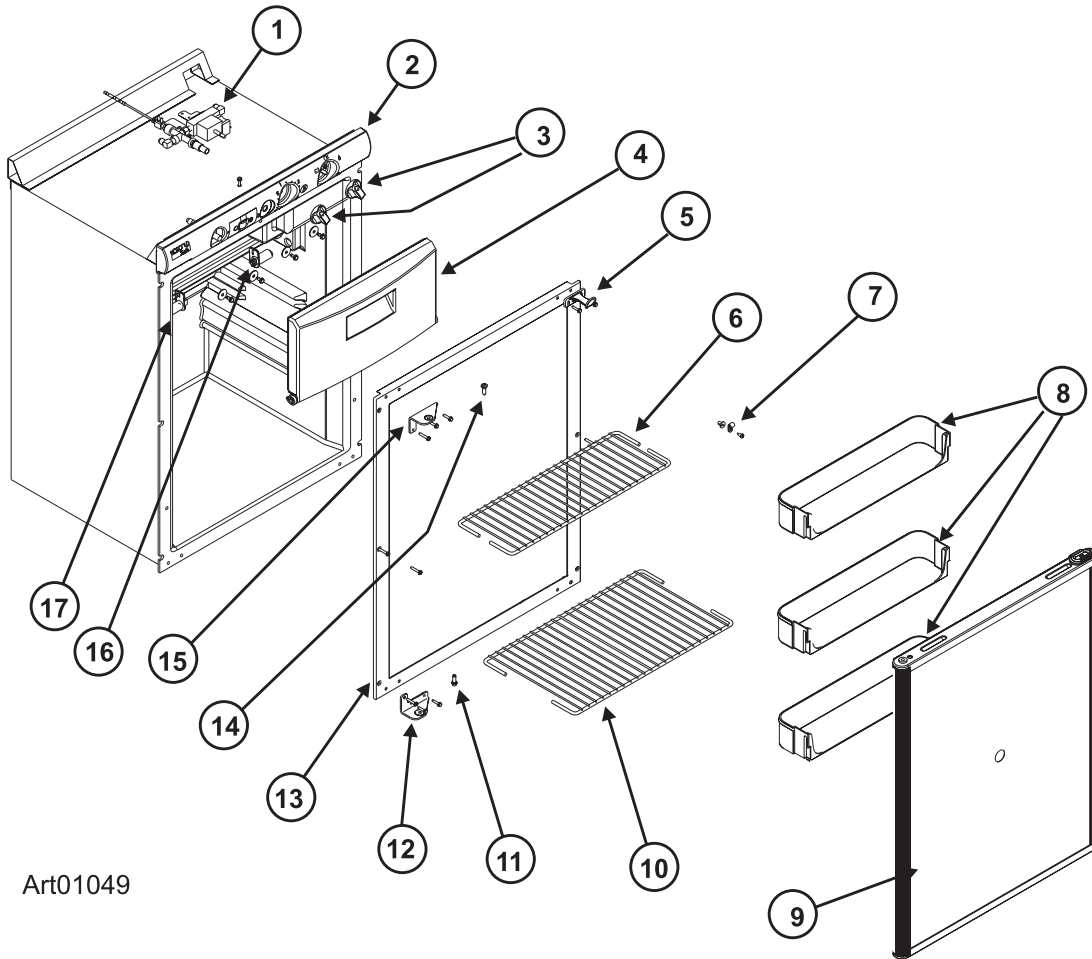

CABINET AREA (FRONT VIEW) - N300 SERIES/N400 SERIES

Art01049

NO.	PART #	DESCRIPTION	N300	N302	N400	N402.3
1	619147	CONTROL ASSY-GAS	X	X		
	620196	CONTROL ASSY-GAS			X	X
2	619196	CONTROL PANEL ASSY-EG2/BEIGE	EG2			
	619145	CONTROL PANEL ASSY-EG3/BEIGE	EG3			
	620159	CONTROL PANEL ASSY-EG2/BEIGE			EG2	
	620873	CONTROL PANEL ASSY-EG3/BEIGE			EG3	
	627458	CONTROL PANEL ASSY-EG2/BLACK		EG2		
	627459	CONTROL PANEL ASSY-EG3/BLACK		EG3		
	627463	CONTROL PANEL ASSY-EG2/BLACK				EG2
	627464	CONTROL PANEL ASSY-EG3/BLACK				EG3
3	619070	KNOB-SELECTOR/TAUPE (SUBSTITUTE 629357 - WARM GRAY)	X		X	
	629357	KNOB-SELECTOR/WARM GRAY	X		X	
	626713	KNOB-SELECTOR/BLACK		X		X