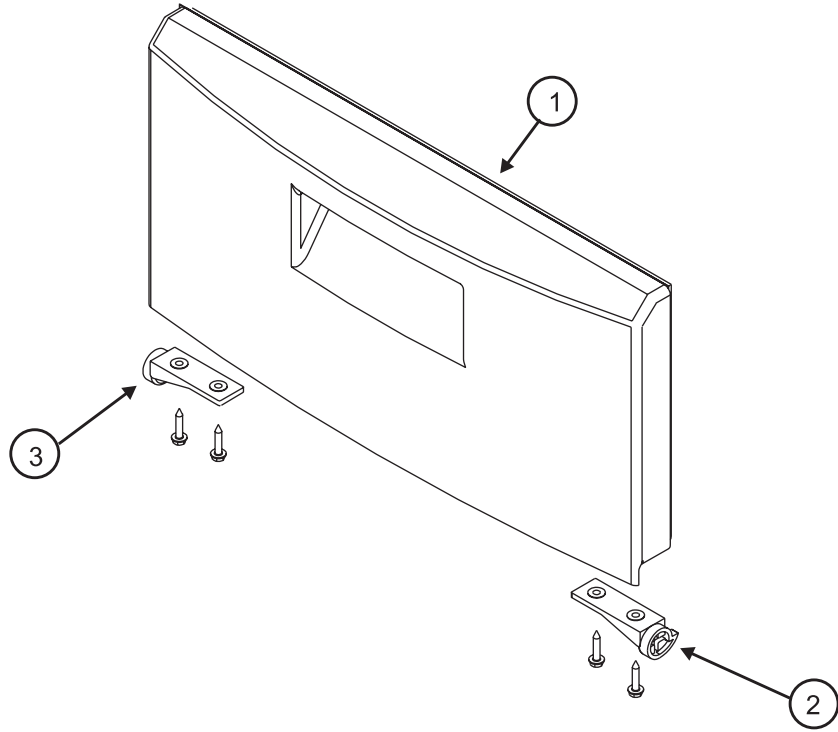

FREEZER DOOR ASSEMBLY AREA - N300/N400 SERIES

Art01045

NO.	PART #	DESCRIPTION	N300	N302	N400	N402.3
1	619117	EVAPORATOR DOOR ASSY (FREEZER)	X	X	X	X
2	61632930	MOUNTING CLIP-RH/WHITE/EVAPORATOR DOOR	X	X	X	X
3	61633030	MOUNTING CLIP-LH/WHITE/EVAPORATOR DOOR	X	X	X	X