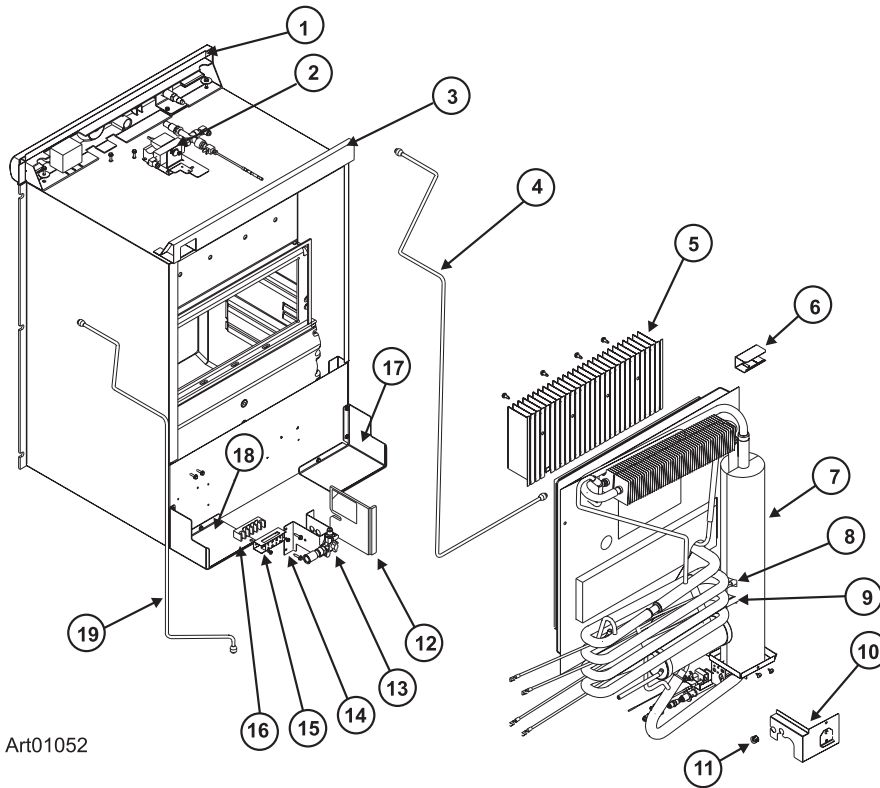

PART IS NO LONGER AVAILABLE

CABINET ASSEMBLY - REAR VIEW N300/N400 SERIES

Art01052

NO.	PART #	DESCRIPTION	N300	N302	N400	N402.3
1	619196	CONTROL PANEL ASSY-EG2/BEIGE	EG2			
	619145	CONTROL PANEL ASSY-EG3/BEIGE	EG3			
	620159	CONTROL PANEL ASSY-EG2/BEIGE			EG2	
	620873	CONTROL PANEL ASSY-EG3/BEIGE			EG3	
	627458	CONTROL PANEL ASSY-EG2/BLACK		EG2		
	627459	CONTROL PANEL ASSY-EG3/BLACK		EG3		
	627463	CONTROL PANEL ASSY-EG2/BLACK				EG2
	627464	CONTROL PANEL ASSY-EG3/BLACK				EG3
2	619147	CONTROL ASSY-GAS	X	X		
	620196	CONTROL ASSY-GAS			X	X
3	633229	BAFFLE-CABINET	X	X		
4	619156	BURNER TUBE (FOR SERIAL # 738383 AND BELOW)	X	X		
	621073	BURNER TUBE (FOR SERIAL # 738384 AND ABOVE)(USE 638984)	X	X		
	638984	KIT SERVICE BRNR TUBE REPLACEMENT	X	X		
	620223	BURNER TUBE (USE 638985)	X	X	X	X
	638985	KIT SERVICE BURNER TUBE REPLACEMENT			X	X
5	619052	FINS (BEFORE SN NRØ5IMT)	X	X		
	61686823	FINS (BEFORE SN 28844024)			X	X
	637609	FINS (SN NRØ5IMT AND AFTER)	X	X		
	637609	FINS (SN 28844024 AND AFTER)			X	X
6	619084	CAP-HEAT DEFLECTOR- S/N 18930682 BEFORE	X	X		
	61695022	CAP-HEAT DEFLECTOR- S/N 18930682 AFTER	X	X	X	X
NS	61728722	CLIP-FIN (NOT SHOWN)	X	X	X	X