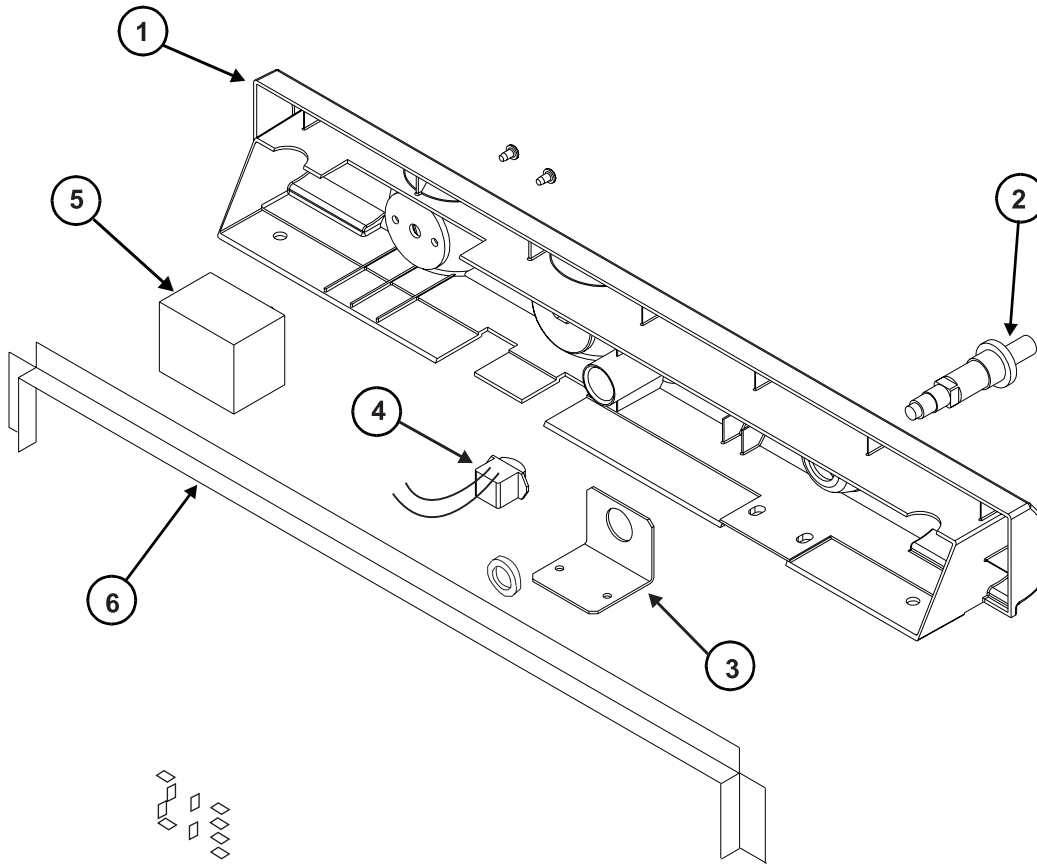

CONTROL PANEL ASSEMBLY AREA - N300/ N400 SERIES

Art01044

NO.	PART #	DESCRIPTION	N300	N302	N400	N402.3
	619196	CONTROL PANEL ASSY-EG2/BEIGE	EG2			
	619145	CONTROL PANEL ASSY-EG3/BEIGE	EG3			
	620159	CONTROL PANEL ASSY-EG2/BEIGE			EG2	
	620873	CONTROL PANEL ASSY-EG3/BEIGE			EG3	
	627458	CONTROL PANEL ASSY-EG2/BLACK		EG2		
	627459	CONTROL PANEL ASSY-EG3/BLACK		EG3		
	627463	CONTROL PANEL ASSY-EG2/BLACK				EG2
	627464	CONTROL PANEL ASSY-EG3/BLACK				EG3
1	619205	CONTROL PANEL-EG2/BEIGE	EG2			
	619146	CONTROL PANEL-EG3/BEIGE	EG3			
	620160	CONTROL PANEL-EG2/BEIGE			EG2	
	620205	CONTROL PANEL-EG3/BEIGE			EG3	
	626707	CONTROL PANEL-EG2/BLACK		EG2		
	626708	CONTROL PANEL-EG3/BLACK		EG3		
	626721	CONTROL PANEL-EG2/BLACK				EG2
	626720	CONTROL PANEL-EG3/BLACK				EG3
2	61645622	SPARK IGNITOR-MANUAL	X	X	X	X
3	619152	BRACKET-SPARK IGNITOR	X	X		
	620886	BRACKET-SPARK IGNITER			X	X
4	61481322	METER-FLAME INDICATOR	X	X	X	X
5	619168	SWITCH-SELECTOR/4 POSITION (16572976 AND BEFORE)	X	X		
	620863	SWITCH-SELECTOR (16572977 AND AFTER)	X	X		
	620863	SWITCH-SELECTOR			X	X
6	619087	COMBUSTION SEAL STRIP	X	X		
NS	619203	RETAINER-FLAME METER (NOT SHOWN)	X	X	X	X