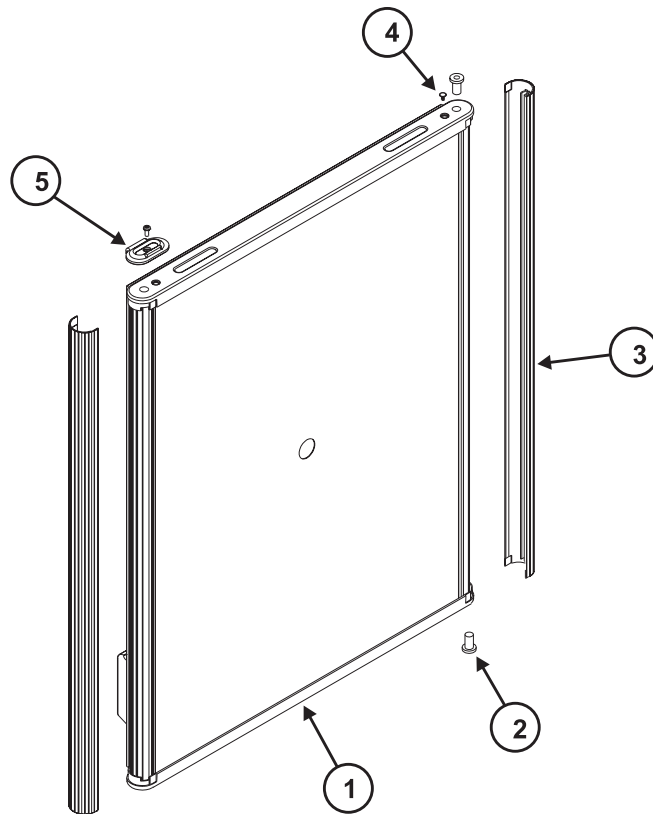

DOOR ASSEMBLY - N300/N400 SERIES

Art01047

NO.	PART #	DESCRIPTION	N300	N302	N400	N402.3
1	619030	DOOR ASSY-CABINET/BEIGE	X			
	620164	DOOR ASSY-CABINET/BEIGE			X	
	627461	DOOR ASSY-CABINET/BLACK		X		
	627465	DOOR ASSY-CABINET/BEIGE				X
2	61742022	HINGE BUSHING	X	X	X	X
3	619035	PANEL RETAINER-BEIGE	X			
	620167	PANEL RETAINER-BEIGE			X	
	626712	PANEL RETAINER-BLACK (USE 638826)		X		
	638826	KIT SERVICE PANEL RETAINER REPLACEMENT		X		
	626725	PANEL RETAINER-BLACK (USE 638827)				X
	638827	KIT SERVICE PANEL RETAINER REPLACEMENT				X
4	619048	PLUG-HANDLE SCREW/BEIGE	X			
	618173	PLUG-HANDLE SCREW/BLACK		X		
5	619104	LATCH PLATE-DOOR/BEIGE (USE 638725)	X		X	
	638725	KIT SERVICE DOOR LATCH REPLACEMENT	X		X	
	627571	LATCH PLATE-DOOR/BLACK(USE 638579)		X		X
	638579	KIT SERVICE DOOR LATCH REPLACEMENT		X		X
NS	620200	PLATE-FILLER/DOOR ASSY/BEIGE (NOT SHOWN) (USE 638726)			X	
	638726	KIT SERVICE FILLER DOOR ASSY			X	
NS	620200	PLATE-FILLER/DOOR ASSY/BLACK (NOT SHOWN)				X
	638726	KIT SERVICE FILLER DOOR ASSY				X
		NO LONGER AVAILABLE