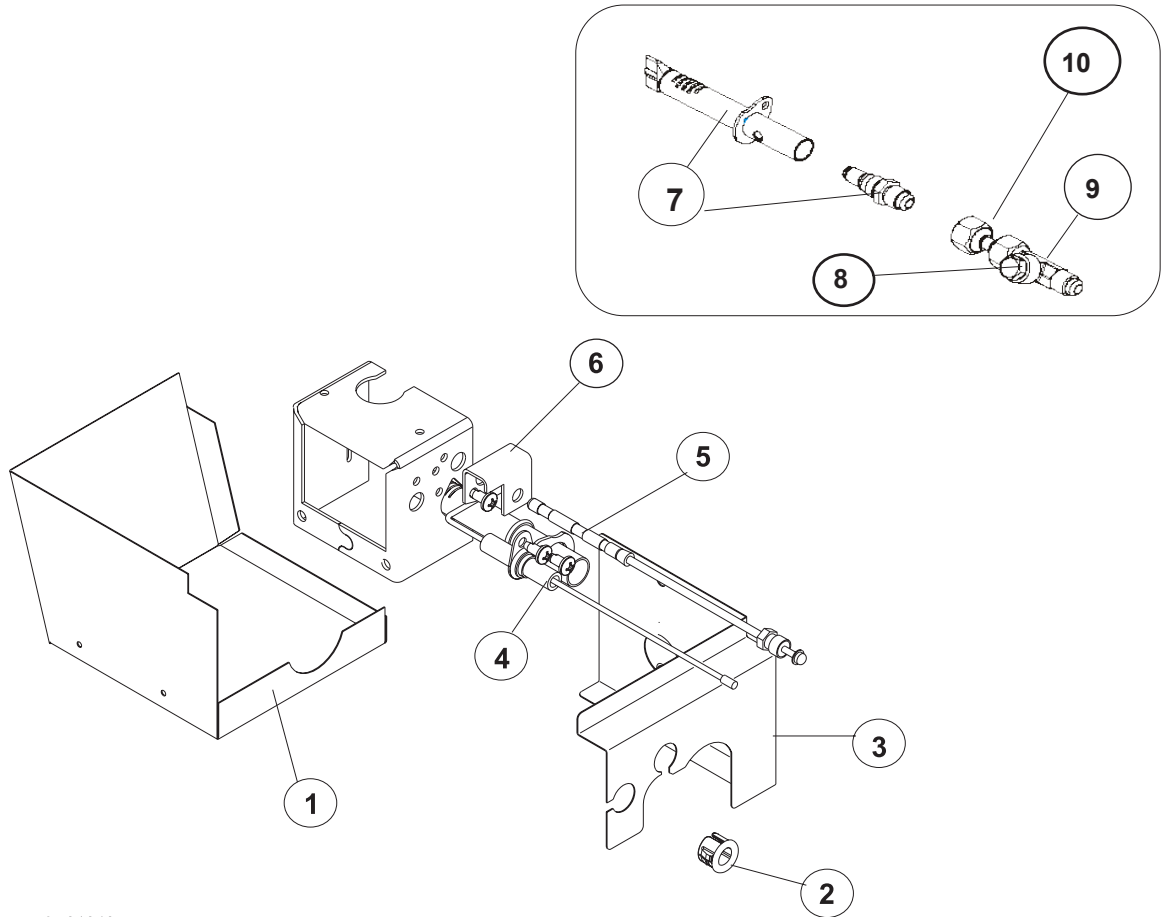

BURNER ASSEMBLY AREA - N300 / N300.3 / N400 / N400.3

Art01048

NO.	PART #	DESCRIPTION	N300	N302	N400	N402.3
1	61695322	BASE-BURNER BOX	X	X	X	X
2	61606522	BUSHING-OPEN/CLOSED 1/2"	X	X	X	X
3	61712637	COVER ASSY-BURNER BOX	X	X	X	X
4	619153	ELECTRODE-SPARK IGNITION ASSY	X	X		
	620227	ELECTRODE-SPARK IGNITION ASSY			X	X
5	619154	THERMOCOUPLE	X	X		
	620424	THERMOCOUPLE			X	X
6	618448	BRACKET-THERMOCOUPLE			X	X
	622547	BRACKET-THERMOCOUPLE	X	X		
7	621953	KIT-BURNER/ORIFICE ADAPTER ASSY-S/N 18930682 BEFORE	X	X		
	636390	KIT-BURNER/ORIFICE ADAPTER ASSY- S/N 18930682 AFTER	X	X		
	621955	KIT-BURNER/ORIFICE ADAPTER ASSY			X	X
8	61445322	PLUG-1/8"/FOR PRESSURE TAP	X	X	X	X
9	61755322	PRESSURE TAP (CALL NORCOLD)	X	X		
	621054	PRESSURE TAP	X	X	X	X
10	621079	CONNECTOR-SWIVEL NUT	X	X	X	X

PART IS NO LONGER AVAILABLE