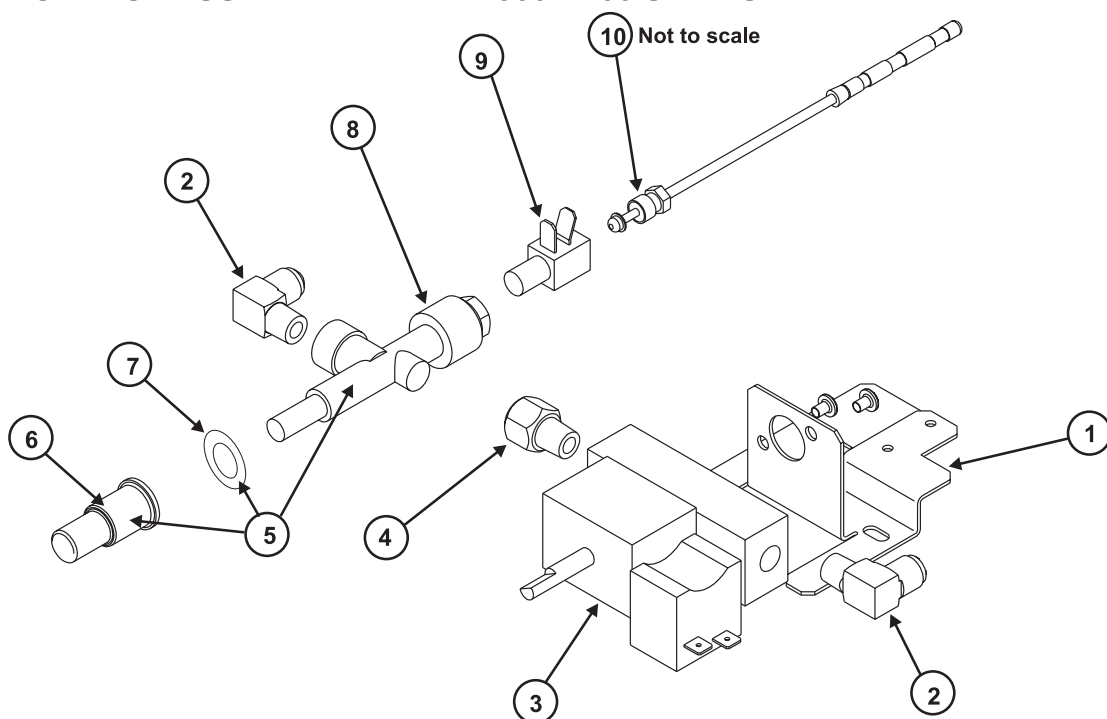

GAS CONTROL ASSEMBLY AREA - N300 N400 SERIES

Art01043

NO.	PART #	DESCRIPTION	N300	N302	N400	N402.3
	619147	CONTROL ASSY-GAS	X	X		
	620196	CONTROL ASSY-GAS			X	X
1	617952	BRACKET-MOUNTING/THERMOSTAT/GAS VALVE	X	X	X	X
2	61621622	BRASS ELBOW-UNION TUBE	X	X	X	X
3	623297	GAS VALVE-THERMOSTAT CONTROL	X	X		
	621298	GAS VALVE-THERMOSTAT CONTROL			X	X
4	619055	ADAPTOR-PIPE	X	X		
5	622746001	KIT-SAFETY VALVE/EXTENSION PLUG (USE 638094)	X	X	X	X
	638094	KIT SERVICE GAS SAFETY VALVE REPLACEMENT	X	X	X	X
6	619044	PLUG-SAFETY VALVE EXTENSION (USE 638094)	X	X		
	622396	PLUG-SAFETY VALVE EXTENSION (USE 638094)	X	X		
7	623249	O RING-SAFETY VALVE	X	X		
8	622098	SAFETY VALVE (USE 622746001)	X	X	X	X
9	621737	INTERRUPTER	X	X	X	X
NS	619073	TAB ADAPTER-INTERRUPTER (NOT SHOWN)	X	X	X	X
10	619154	THERMOCOUPLE	X	X		
	620424	THERMOCOUPLE			X	X

PART IS NO LONGER AVAILABLE