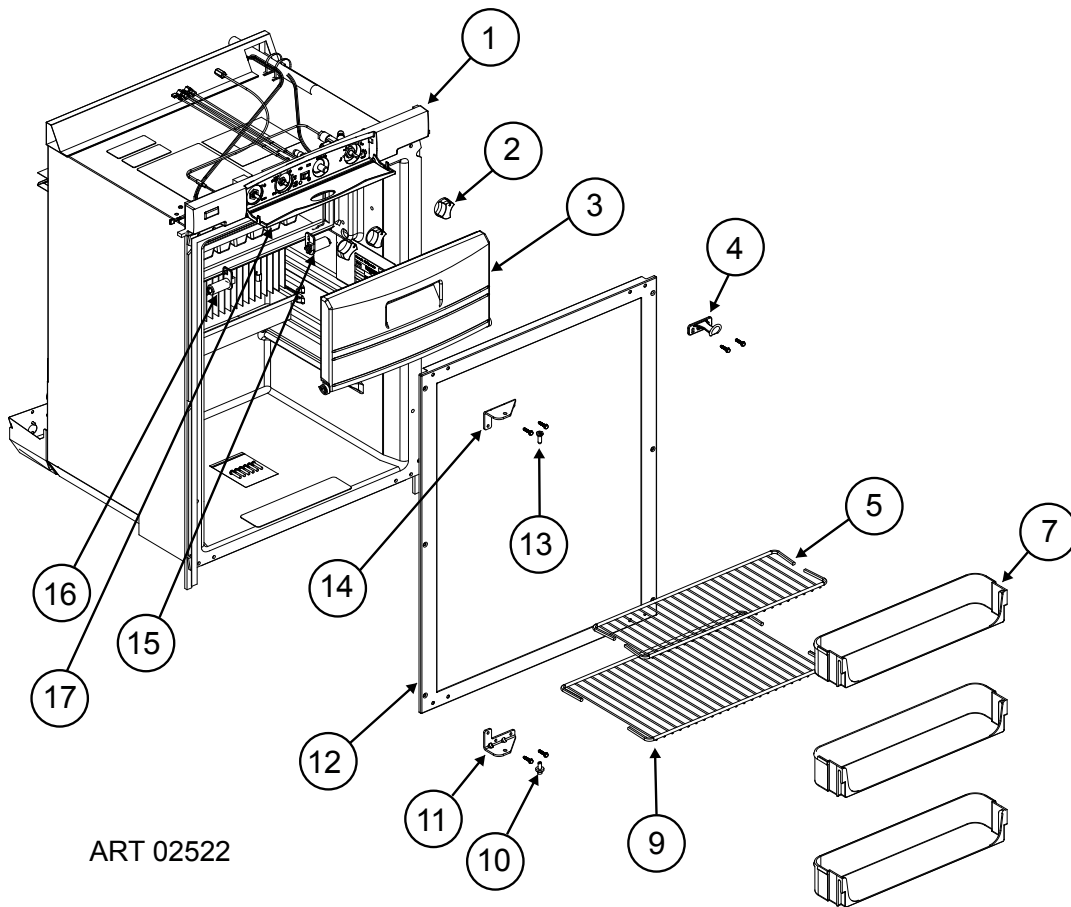

CABINET AREA (FRONT VIEW) - N305/N306 SERIES

NO.	PART #	DESCRIPTION	N305	N305.3	N306	N306.3	N306F
1	636829	CONTROL PANAL ASSY-N305	X				
	636835	CONTROL PANEL ASSY- N305.3		X			
	636827	CONTROL PANEL ASSY N306			X		X
	636837	CONTROL PANEL ASSY N306.3				X	
2	636150	KNOB CONTROL	X	X	X	X	X
3	619117	EVAPORATOR DOOR ASSY (FREEZER)	X	X	X	X	X
4	619103	LATCH-DOOR/BEIGE (USE 638724)	X	X			
	638724	KIT SERVICE DOOR LATCH REPLACEMENT	X	X			
	627677	LATCH-DOOR/BLACK (USE 638583)			X	X	X
	638583	KIT SERVICE DOOR LATCH REPLACEMENT			X	X	X
5	632438	SHELF-WIRE/TOP	X	X	X	X	X
NS	623121	CLIP-SHELF	X	X	X	X	X
7	619033	BIN-DOOR SHELF (3 PER REFRIGERATOR)	X	X	X	X	X
NS	619030	DOOR ASSY-CABINET/BEIGE	X	X			
	627461	DOOR ASSY-CABINET/BLACK			X	X	X
9	632437	SHELF-WIRE/BOTTOM	X	X	X	X	X
10	61550722	HINGE PIN-BOTTOM (USE 638636)	X	X	X	X	X
	638636	KIT SERVICE LWR HINGE PIN REPLACEMENT	X	X	X	X	X
11	621497	HINGE-CABINET/UPPER RH/LOWER LH/BEIGE	X	X			
	626716	HINGE-CABINET/UPPER RH/LOWER LH/BLACK			X	X	X
12	619097	BREAKER-CABINET/BEIGE	X	X			
	626715	BREAKER-CABINET/BLACK			X	X	X
13	61114600	HINGE PIN-TOP (USE 638630)	X	X			
	638630	KIT SERVICE UPPER HINGE PIN REPLACEMENT	X	X			
	623899	HINGE PIN-TOP/BLACK (USE 638780)			X	X	X
	638780	KIT SERVICE UPPER HINGE PIN REPLACEMENT			X	X	X
14	621498	HINGE-CABINET/UPPER LH/LOWER RH/BEIGE	X	X			
	626717	HINGE-CABINET/UPPER LH/LOWER RH/BLACK			X	X	X
15	619041	SPRING HOLDER ASSY-RH/EVAP DOOR/SILVER SPRING	X	X	X	X	X
16	619042	SPRING HOLDER ASSY-LH/EVAP DOOR/YELLOW SPRING	X	X	X	X	X
17	636142	CONTROL DOOR - BLACK (SN 20042601 & ABOVE) (USE 638595)			X	X	X
	638595	KIT SERVICE CONTROL DOOR REPLACEMENT (SN 20042601 & ABOVE)			X	X	X
	637231	CONTROL DOOR-BLACK/UNI (SN 20042600 & BELOW)			X	X	X
	636143	CONTROL DOOR - TUAPE (USE 638779)	X	X			
	638779	KIT SERVICE CONTROL DOOR REPLACEMENT	X	X			
NS	61630422	ICE CUBE TRAY-PLASTIC	X	X	X	X	X
NS	61619930	DRIPY TRAY INSIDE	X	X	X	X	X