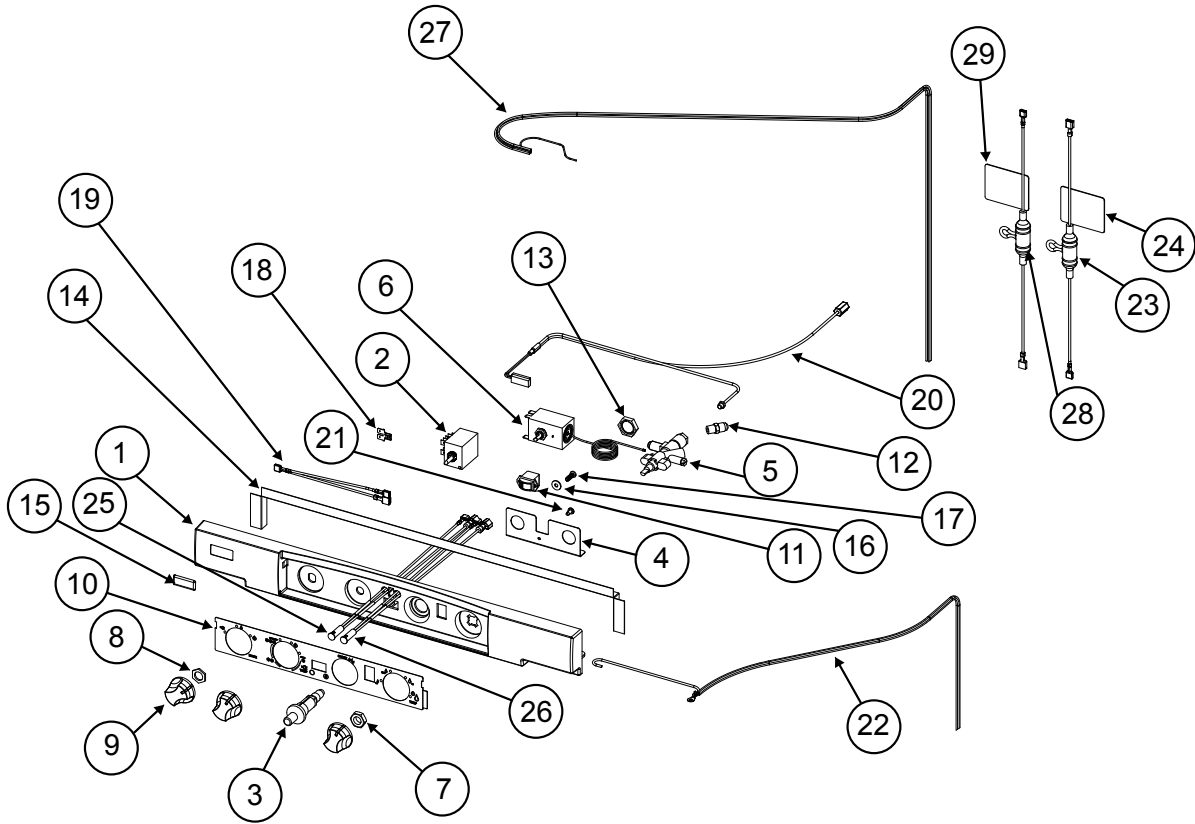

CONTROL PANEL ASSEMBLY AREA - N305/ N306 SERIES

ART 02524

CONTROL PANEL ASSEMBLY AREA - N305/ N306 SERIES

NO.	PART #	DESCRIPTION	N305	N305.3	N306	N306.3	N306F
	636827	CONTROL PANEL ASSY-N306			X		X
	636829	CONTROL PANEL ASSY-N305	X				
	636835	CONTROL PANEL ASSY- N305.3		X			
	636837	CONTROL PANEL ASSY-N306.3				X	
1	636137	CONTROL PANEL - N300-BLK			X	X	X
	636136	CONTROL PANEL - N300- TAUPE	X	X			
2	620863	SWITCH SELECTOR	X	X	X	X	X
3	633998	SPARK IGNITOR-MANUAL	X	X	X	X	X
4	636259	BRACKET- GROUNDING	X	X	X	X	X
5	635690	VALVE-GAS-COPRECI	X	X	X	X	X
6	636495	THERMOSTAT	X	X	X	X	X
7	636356	NUT M12-1 HEX	X	X	X	X	X
8	621308	HEX NUT-M12	X	X	X	X	X
9	636150	KNOB CONTROL	X	X	X	X	X
	636490	GRAPHICS-3WAY, BLK				X	
	636491	GRAPHICS-2WAY, BLK			X		X
	636492	GRAPHICS-3WAY, TAUPE		X			
	636493	GRAPHICS-2WAY, TAUPE	X				
11	61481322	METER-FLAME INDICATOR (USE 638632)	X	X	X	X	X
	638632	KIT SERVICE FLAME METER REPLACEMENT	X	X	X	X	X
	636142	CONTROL DOOR-BLACK (SN 20042601 & ABOVE) (USE 638595)			X	X	X
	638595	KIT SERVICE CONTROL DOOR REPLACEMENT (SN 20042601 & ABOVE)			X	X	X
	637231	CONTROL DOOR -BLACK\UNI (SN 20042600 & BELOW)			X	X	X
	636143	CONTROL DOOR-TAUPE (USE 638779)	X	X			
	638779	KIT SERVICE CONTROL DOOR REPLACEMENT	X	X			
12	61546822	MALE CONNECTOR	X	X	X	X	X
13	623972	SPEED NUT M18-1.5	X	X	X	X	X
14	619087	COMBUSTION SEAL STRIP-N30	X	X	X	X	X
15	636759	LOGO PLATE-SELF-ADHESIVE	X	X	X	X	X
16	621583	WASHER-#8 FLAT	X	X	X	X	X
17	624809	SCREW- #8-16X5/8-PAN-BLACK	X	X	X	X	X
18	619073	TAB ADAPTER-INTERRUPTOR	X	X	X	X	X
19	636382	WIRE-18AWG BLACK	X	X	X	X	X
20	636348	THERMOCOUPLE EXTENSION	X	X	X	X	X
21	61633330	SCREW-#8-32 X 3/8 BLACK	X	X	X	X	X
22	636513	WIRING HARNESS 2WAY	X	X	X	X	X
23	636281	WIRED-FUSED BLK 3 AMP	X	X	X	X	X
24	619074	LABEL-FUSE/ 3 AMP	X	X	X	X	X
25	636081	INDICATOR LIGHT	X	X	X	X	X
	636168	INDICATOR LIGHT (USE 639131)		X		X	
	639131	KIT SERVICE DC POWER INDICATOR REPLACEMENT		X		X	
27	636514	WIRING HARNESS 3WAY		X		X	
28	636282	WIRE-FUSED RED 20 AMP		X		X	
29	619067	LABEL-FUSE/20 AMP		X		X	
		NO LONGER AVAILABLE