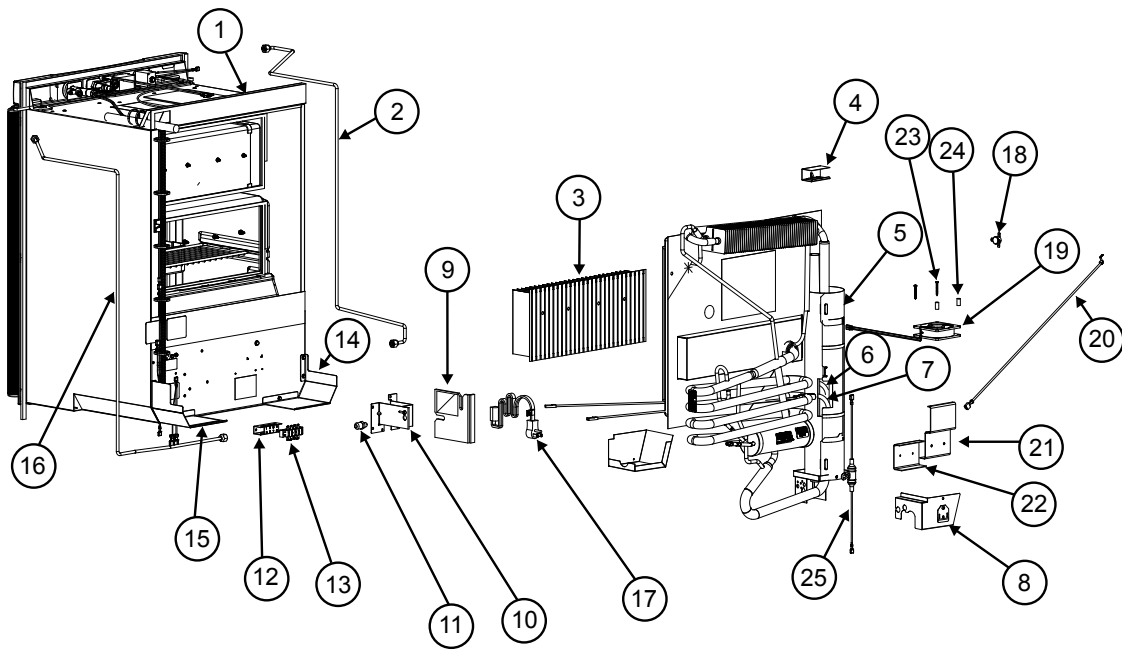

CABINET ASSEMBLY - REAR VIEW N305/N306 SERIES

ART 02523

CABINET ASSEMBLY - REAR VIEW N305/N306 SERIES

NO.	PART #	DESCRIPTION	N305	N305.3	N306	N306.3	N306F
1	635439	BAFFLE-CABINET	X	X	X	X	X
2	636276	INLET TUBE-GAS	X	X	X	X	X
3	619052	FINS	X	X	X	X	X
NS	61728722	CLIP-FIN (NOT SHOWN) (USE 638280)	X	X	X	X	X
	638280	KIT SERV FIN CLIP REPLACEMENT	X	X	X	X	X
4	61695022	CAP-HEAT DEFLECTOR	X	X	X	X	X
NS	636262	KIT-SERVICE SYSTEM PACK-COOLING UNIT	X	X	X	X	X
5	636411	KIT-SERVICE SYSTEM PACK-COOLING UNIT	X	X	X	X	X
6	630808	HEATER-DC/196W/14VDC/9.6MM	X	X	X	X	X
7	630809	HEATER-AC/120VAC/180W/9.6MM	X	X	X	X	X
8	61712637	COVER ASSY-BURNER BOX	X	X	X	X	X
9	636720	BAFFLE-BLOWOUT	X	X	X	X	X
10	636312	BRACKET-MOUNTING / GAS INLET	X	X	X	X	X
11	636367	UNION REDUCER- 1/4 x 3/8 FLARE	X	X	X	X	X
12	619177	COVER-TERMINAL BLOCK	X	X	X	X	X
13	636481	TERMINAL BLOCK	X	X	X	X	X
14	620199	BRACE-CORNER/CABINET/RH	X	X	X	X	X
15	620198	BRACE-CORNER/CABINET/LH	X	X	X	X	X
16	636275	BURNER TUBE	X	X	X	X	X
17	617918	CORD-AC POWER	X	X	X	X	X
18	618093	THERMOSTAT- FAN					X
19	618073	FAN- 12VDC (USE 637881)					X
	637881	FAN- 12VDC (USE 638307)					X
	638307	KIT SERV FAN REPLACEMENT					X
20	629882	WIRE ASSEMBLY					X
21	636392	BRACKET FAN					X
22	618404	BRACKET- FAN SUPPORT BACK					X
23	61581122	SCREW (#6-20 x 1.25")					X
24	636946	SPACER					X
25	636310	WIRE FUSED BLUE 1AMP					X
NS	636797	WIRE 18WG BLACK					X
NS	61679022	Baffle- Flame Spreader	X	X	X	X	X

NS NOT SHOWN

NO LONGER AVAILABLE