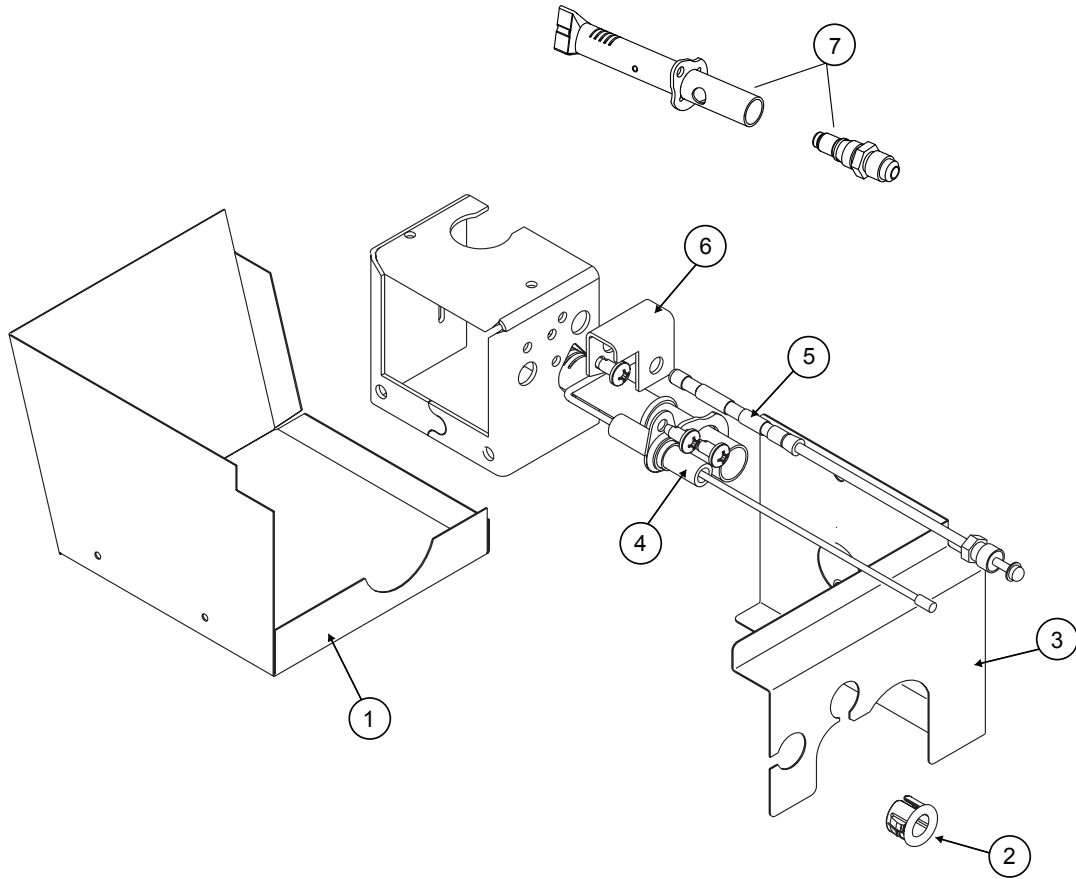

BURNER ASSEMBLY AREA - N305/N306 SERIES

NO.	PART #	DESCRIPTION	N305	N305.3	N306	N306.3	N306F
1	61695322	BASE-BURNER BOX	X	X	X	X	X
2	61606522	BUSHING-OPEN/CLOSED 1/2"	X	X	X	X	X
3	61712637	COVER ASSY-BURNER BOX	X	X	X	X	X
4	619153	ELECTRODE-SPARK IGNITION ASSY	X	X	X	X	X
5	636352	THERMOCOUPLE	X	X	X	X	X
6	636770	BRACKET-THERMOCOUPLE	X	X	X	X	X
7	621955	KIT-BURNER/ORIFICE ADAPTER ASSY (USE 636390)	X	X	X	X	X
	636390	KIT SERVICE BURNER/ORIFICE LP65	X	X	X	X	X
NS	618527	CLIP THERMOCOUPLE MOUNTING	X	X	X	X	X

NO LONGER AVAILABLE