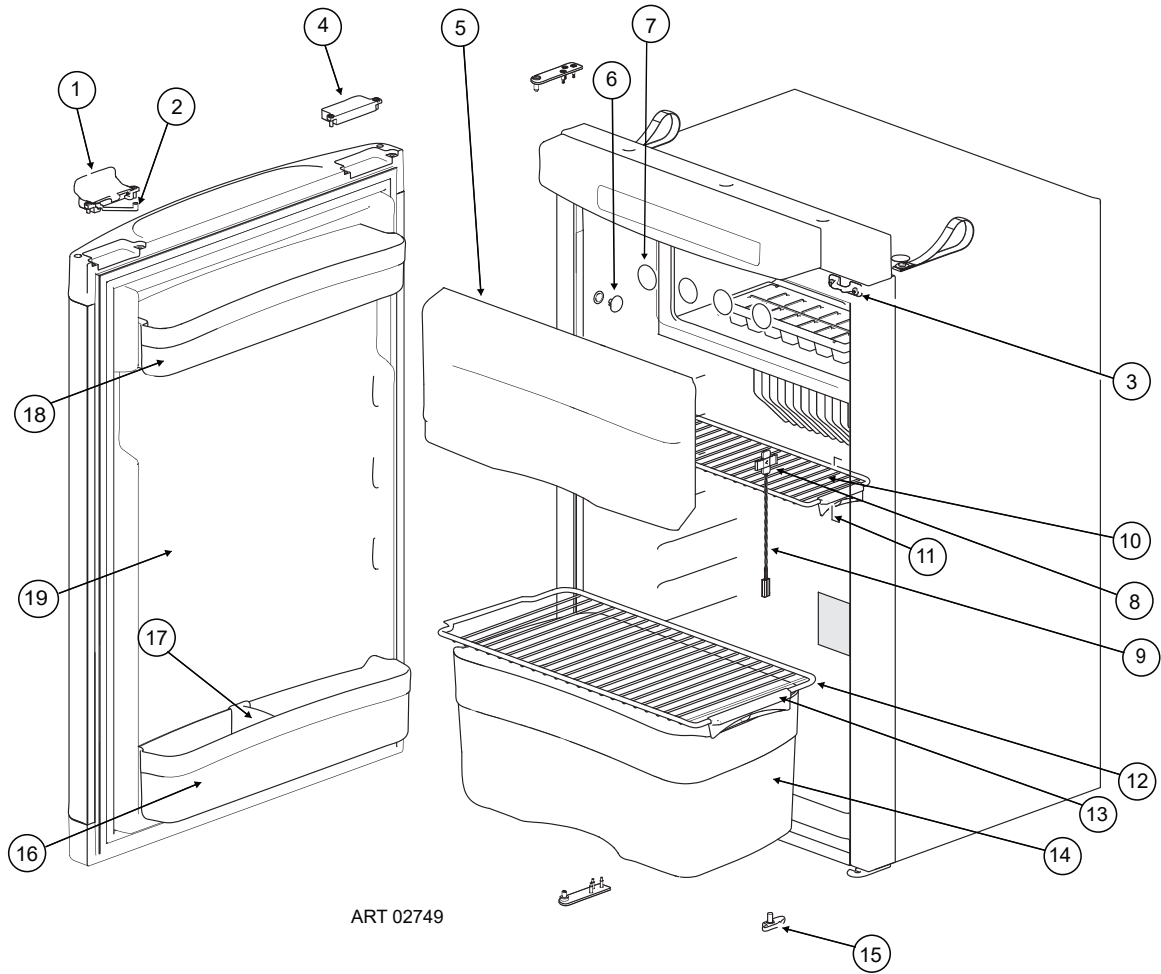

CABINET AREA (FRONT VIEW) - N4104

CABINET AREA (FRONT VIEW) - N4104

NO.	PART #	DESCRIPTION	N4104
1	69173927	LATCH-BLACK	X
2		STORAGE STRAP	X
3		STRIKE PLATE-BLACK	X
4		POCKET COVER	X
5	690852	FREEZER DOOR	X
		HINGE FREEZER DOOR (2X)	X
6	62362208	CAP (CONTAINS 2 CAPS)	X
7	62447908	CAP- FREEZER BOLT (CONTAINS 12 CAPS)	X
8	623059	FIN CLIP	X
9	623077	THERMISTOR	X
10	690815	SHELF 455 x 133	X
11	62362608	SHELF CLIP-SMALL	X
12	69082808	SHELF 454 X 220	X
13	62362508	SHELF CLIP-LARGE	X
14	69082908	VEGETABLE BIN	X
15	62400127	LATCH BOTTOM	X
16	69082408	DOOR BIN-CURVED WIDE	X
17	62698912	BOTTLE RETAINER	X
18	69082308	DOOR BIN-CURVED SHALLOW	X
19	690152107R	LOWER DOOR	X
NS	69021727	KIT-LH TO RH DOOR SWING (MUST ALSO HAVE 692251)	X
NS	69021827	KIT-RH TO LH DOOR SWING (MUST ALSO HAVE 692251)	X
NS	635010	SR NEW STYLE HINGE SNG DOOR	X
NS	635011	SR NEW STYLE HINGE DBL DOOR	X

NS - NOT SHOWN

NO LONGER AVAILABLE