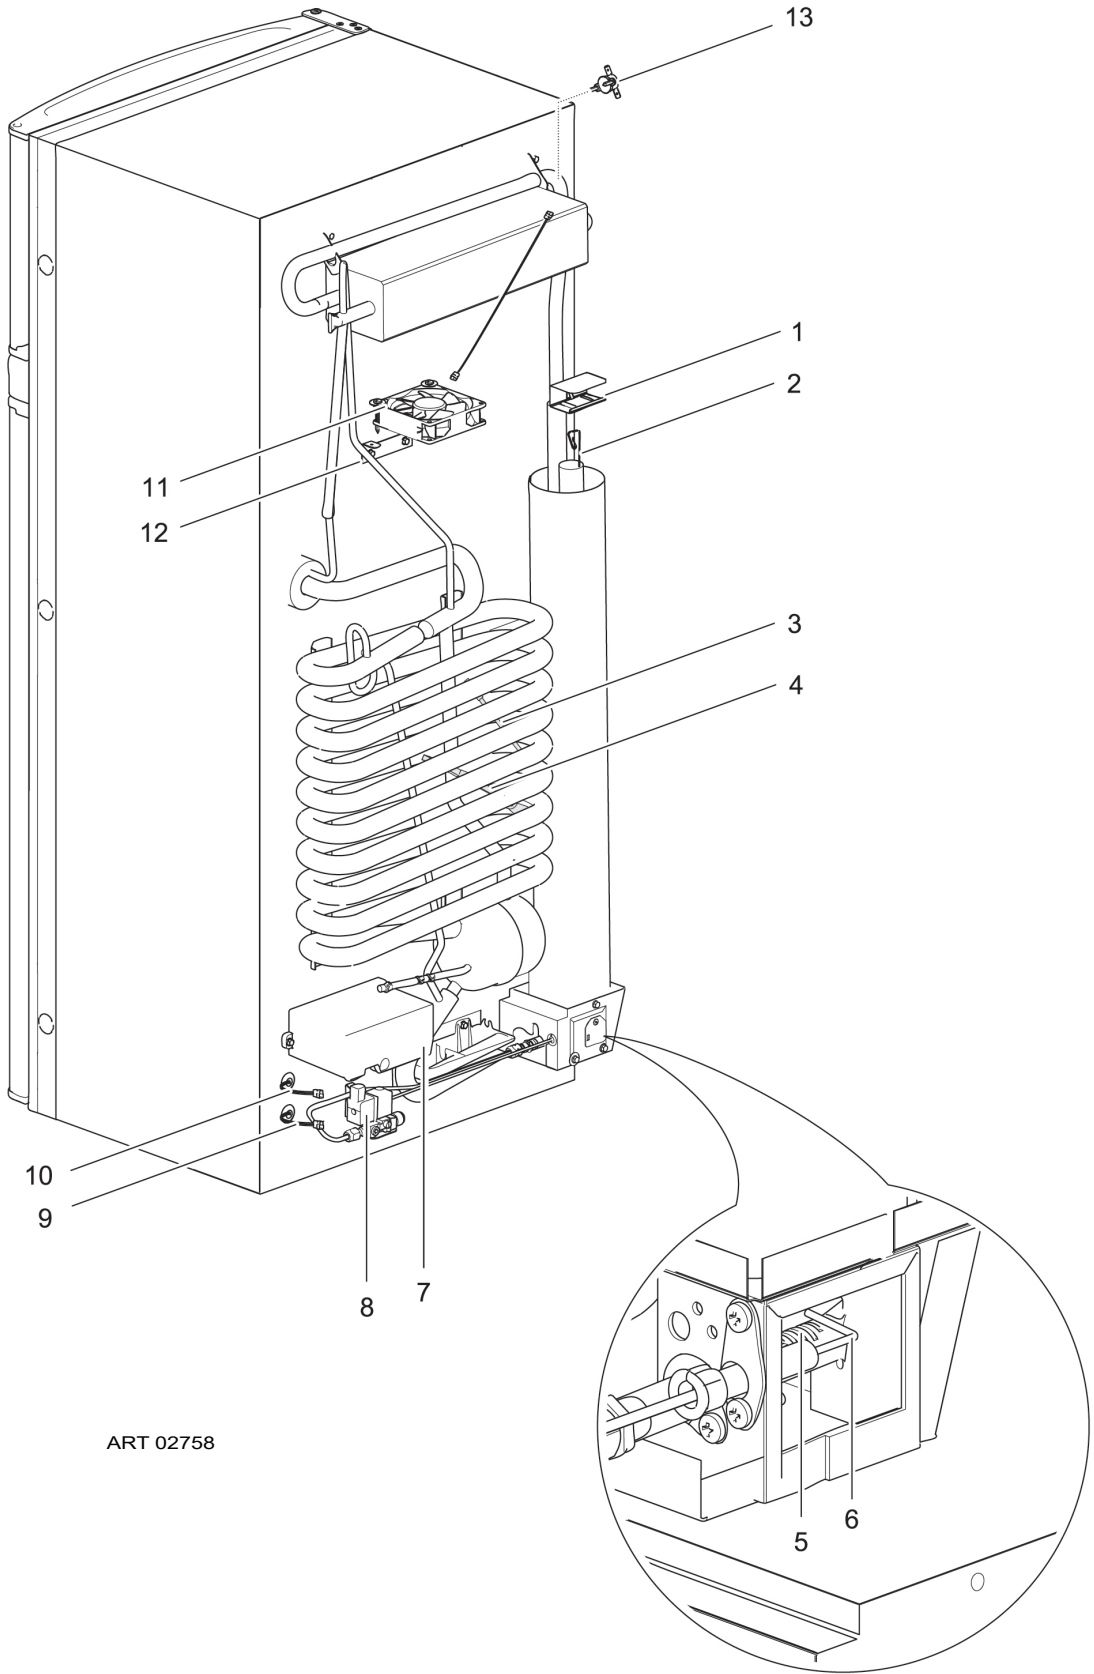

CABINET AREA (REAR VIEW) - N4150

ART 02758

CABINET AREA (REAR VIEW) - N4150

NO.	PART #	DESCRIPTION	N4150
1	636865	HEAT CAP	X
2	690879	HEAT DIFFUSER	X
3	638215	HEATER AC	X
4	639192	HEATER DC	X
5	623058	BURNER ASSEMBLY	X
6	690840	SPARK ELECTRODE	X
7	692249	POWER CONTROL BOARD	X
8	636873	GAS VALVE	X
9	636874	THERMISTER CABLE	X
10	636875	COMMUNICATION CABLE	X
11	636876	FAN	X
12		BRACKET	X
13	636877	KIT SERV THERMOSTAT FAN	X
NS	691446	KIT SERV POWER CORD 120VAC	X
NS	634987	WIRE HARNESS - SOLENOID GAS VALVE	X

NS- NOT SHOWN

NO LONGER AVAILABLE