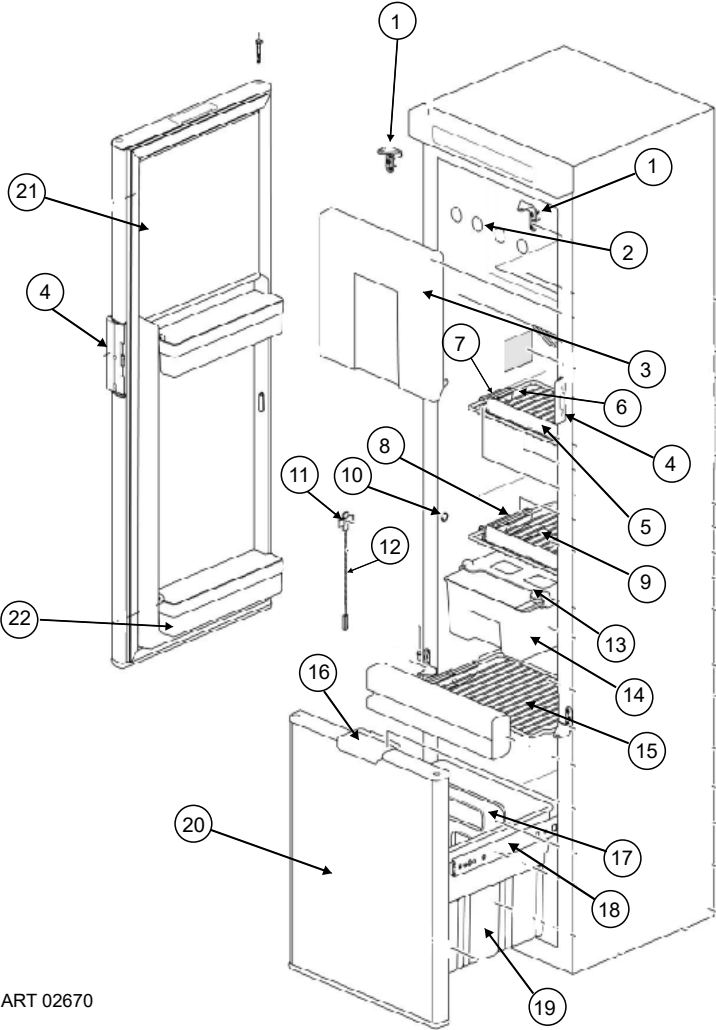

CABINET AREA (FRONT VIEW) - N4141

ART 02670

CABINET AREA (FRONT VIEW) - N4141

NO.	PART #	DESCRIPTION	N4141
1	691456	KIT- HINGE LH/RH	X
2	62447908	CAP FREEZER BOLT	X
3	639186	FREEZER DOOR	X
		HINGE FREEZER DOOR (2X) (PN 624680)	X
4	691113	KIT- DOOR HANDLE	X
5	691114	SHELF FOOD RETAINER	X
6	691730	SHELF	X
7	62362608	SHELF CLIP- SMALL	X
8	62362508	SHLEF CLIP- LARGE	X
9	691731	SHELF	X
10	62362208	CAP (2X)	X
11	623059	FIN CLIP	X
12	623077	THERMISTOR	X
13	691118	GUIDING COVER	X
14	692253	SLIDE OUT BOX	X
15	691732	SHELF	X
16	691287	DRAWER HANDLE	X
17	691120	DRAWER DIVIDER	X
18	691123	DRAWER GUIDES	X
19	691288	DRAWER BIN	X
20	690521	DRAWER DOOR	X
21	690519	CABINET DOOR	X
22	692254	DOOR BIN	X
NS	690611	DOOR PANEL RETAINER	X

NS - NOT SHOWN

NO LONGER AVAILABLE