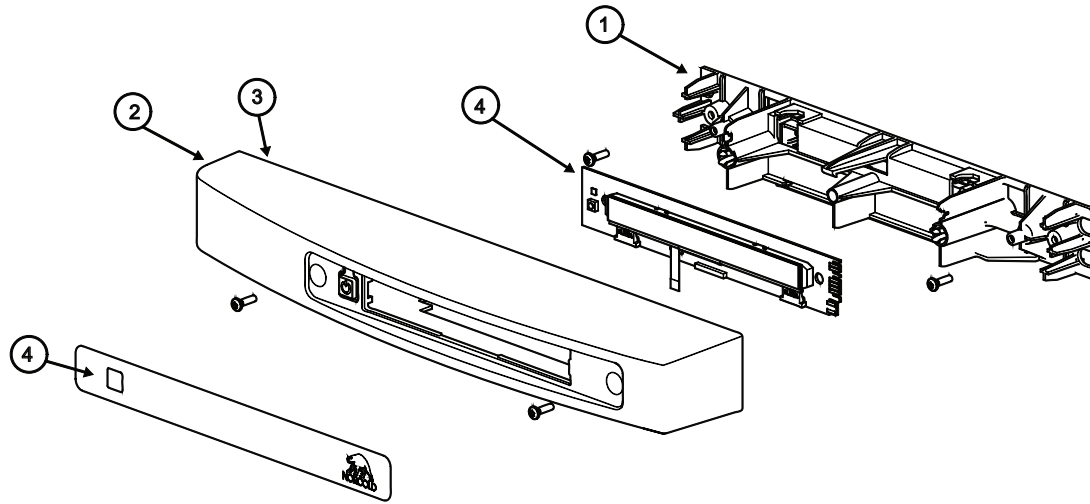

# CONTROL PANEL - N4104 / N4150 MODELS

ART 02750

NO.	PART #	DESCRIPTION	N4104	N4150
1	690869	DISPLAY BOARD MOUNTING BRACKET	X	X
2	69087027	HOUSING-CURVED LEFT (FOR LH HINGE)	X	X
3	69087127	HOUSING-CURVED RIGHT (FOR RH HINGE)	X	X
4	692246	PCB LCD DM	X	X
5	692251	Sticker LCD	X	X