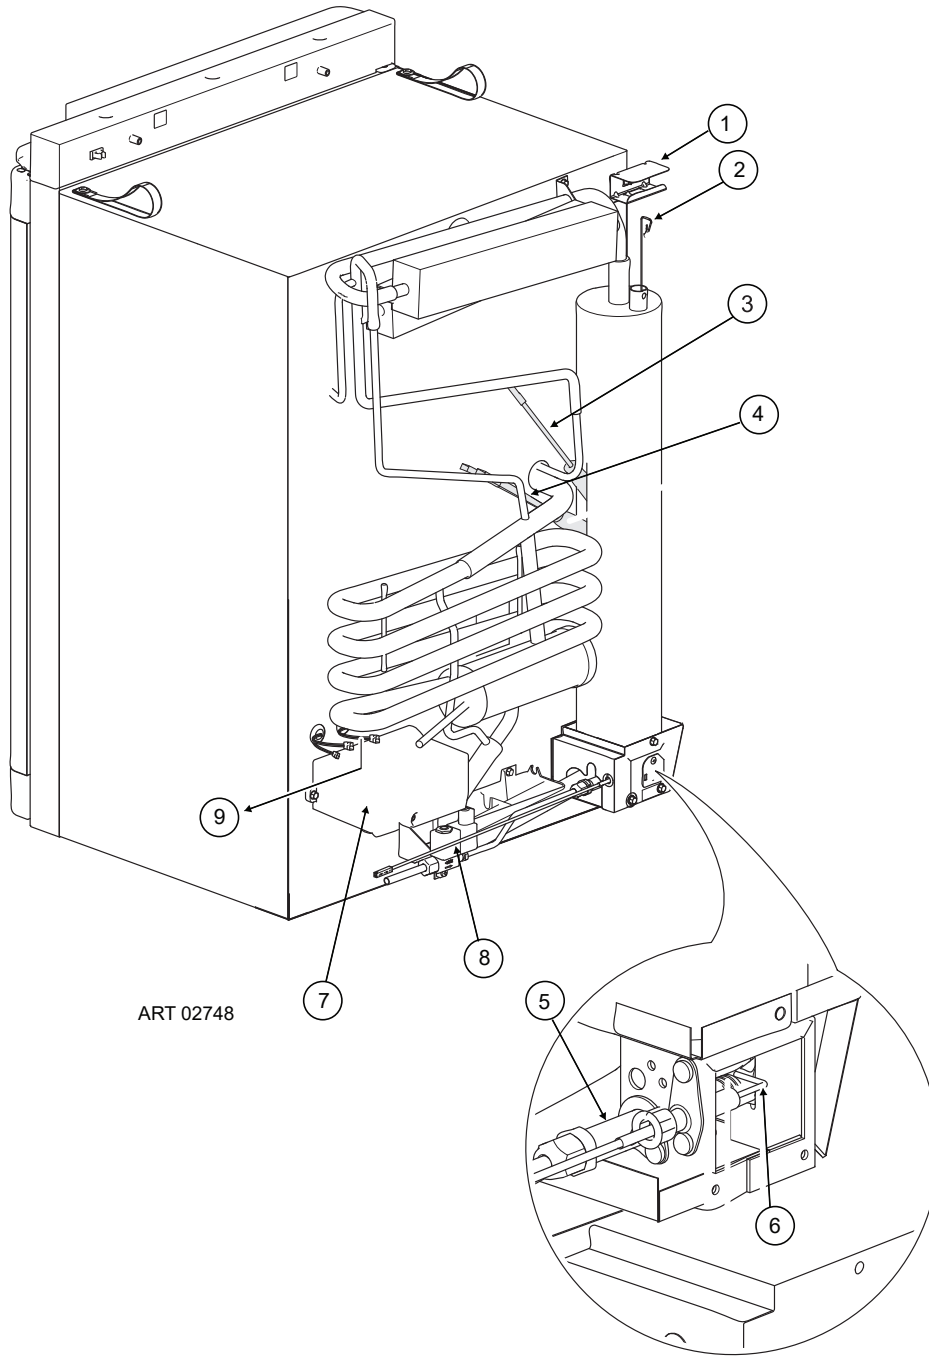

CABINET AREA (REAR VIEW) - N4104

CABINET AREA (REAR VIEW) - N4104

NO.	PART #	DESCRIPTION	N4104
1	636865	HEAT CAP	X
2	690878	HEAT DIFFUSER	X
3	636866	HEATER-AC	X
4	636867	HEATER-DC	X
5	636868	BURNER ASSEMBLY	X
6	690830	SPARK ELECTRODE	X
7	692249	POWER CONTROL BOARD	X
8	636873	GAS VALVE	X
9	636874	THERMISTOR CABLE (CONNECTORS INCLUDED)	X
10	636875	KIT SERV COMMUNICATION CABLE REPLACEMENT	X
NS	636876	KIT SERV FAN REPLACEMENT	X
NS	636877	KIT SERV THERMOSTAT FAN	X
NS	691446	KIT SERV POWER CORD 120VAC	X
NS	634987	WIRE HARNESS - SOLENOID GAS VALVE	X

NS- NOT SHOWN

NO LONGER AVAILABLE