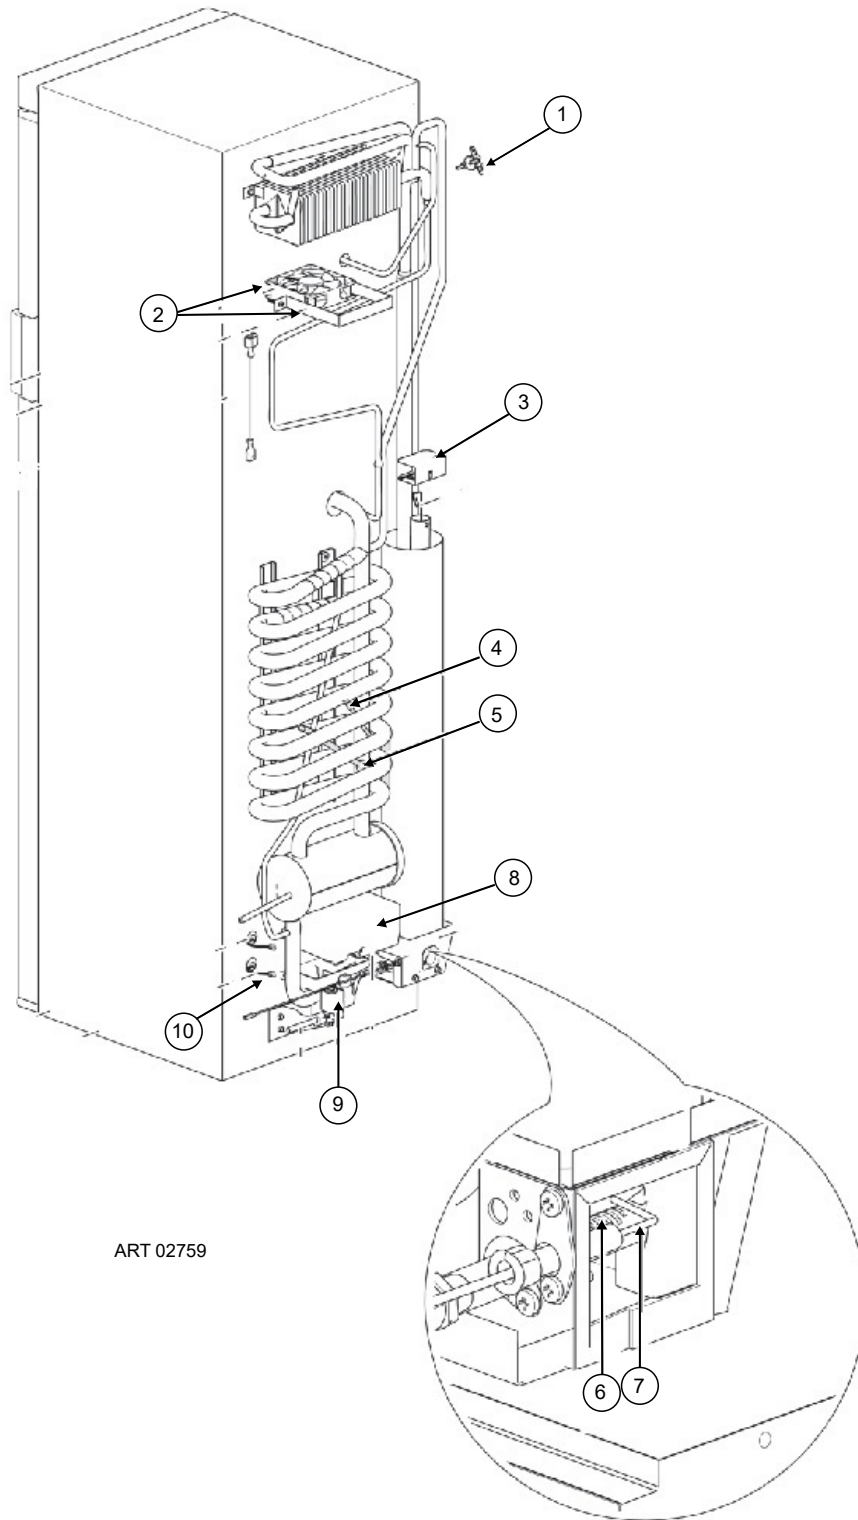

CABINET AREA (REAR VIEW) - N4141

ART 02759

CABINET AREA (REAR VIEW) - N4141

NO.	PART #	DESCRIPTION	N4141
1	636877	THERMOSTAT DC FAN	X
2	636876	KIT SERV FAN REPLACEMENT	X
	639190	BRACKET	X
3	690839	HEAT CAP	X
4	690874	HEATER AC (USE 638215)	X
	638215	KIT SERVICE HEATER REPLACEMENT	X
5	690875	HEATER DC (USE 639192)	X
	639192	KIT SERVICE HEATER REPLACEMENT	X
6	638986	BURNER ASSEMBLY	X
7	636872	SPARK ELECTRODE	X
8	692249	POWER CONTROL BOARD	X
9	636873	GAS VALVE	X
10	636874	THERMISTOR CABLE	X
NS	636875	COMMUNICATION CABLE	X
NS	691446	KIT SERV POWER CORD 120VAC	X
NS	692583	HEAT DIFFUSER	X
NS	634987	WIRE HARNESS - SOLENOID GAS VALVE	X

NS - NOT SHOWN

NO LONGER AVAILABLE