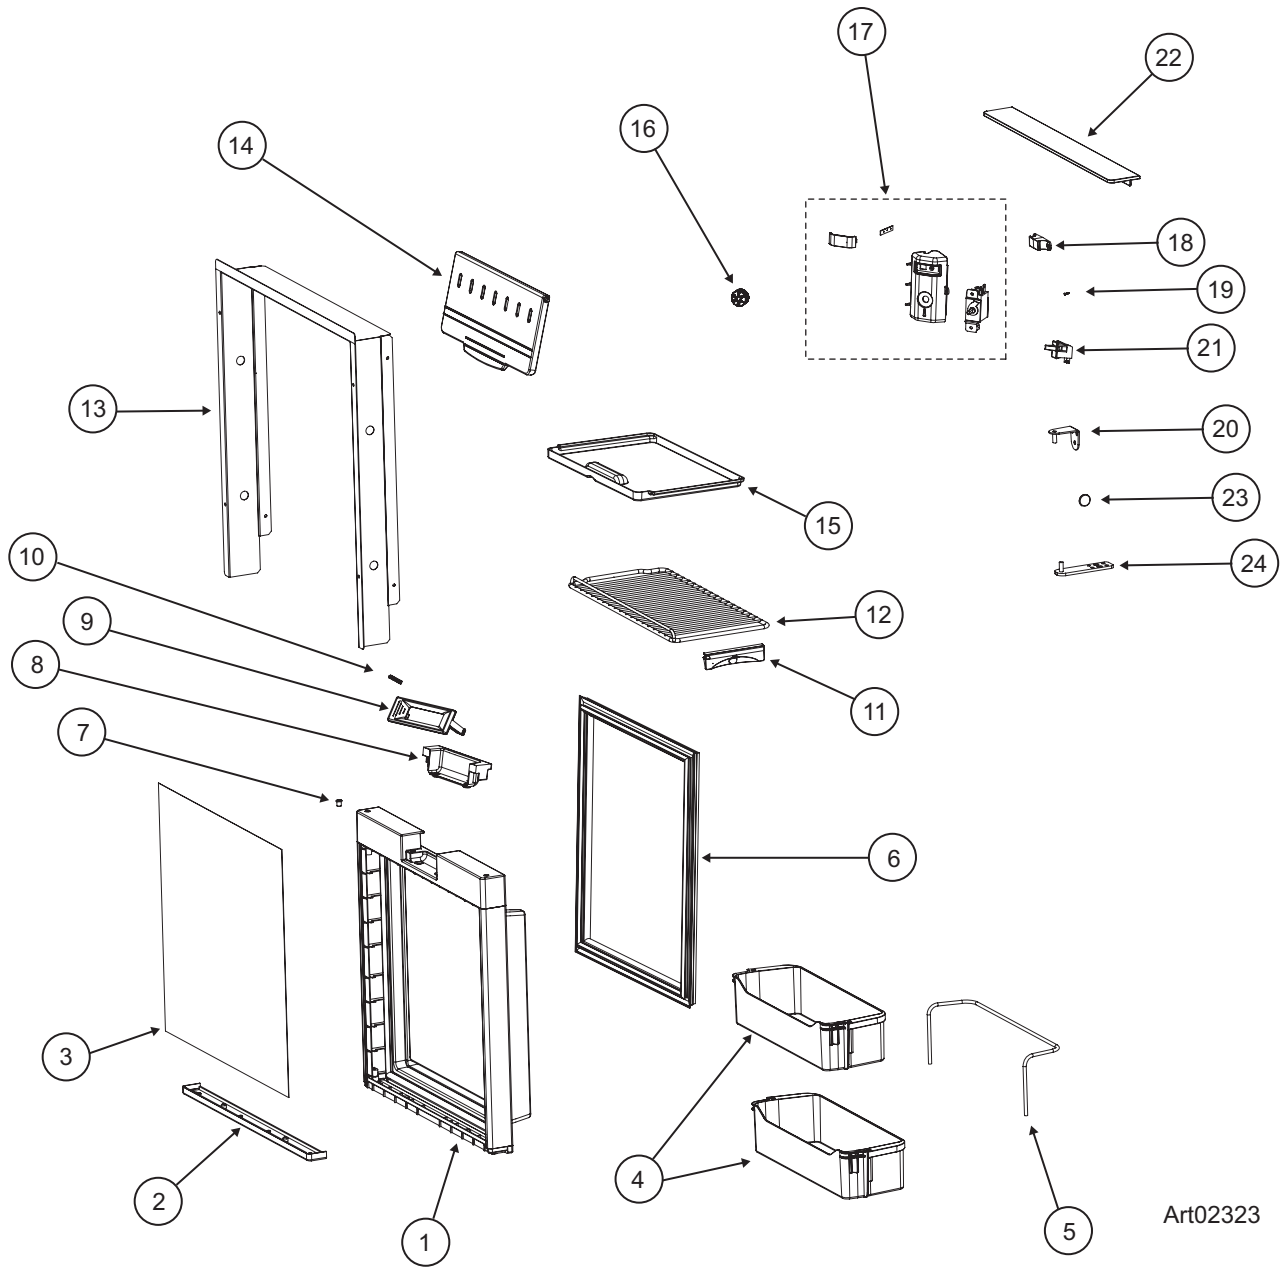

PARTS LIST

NR751 SERIES

**PART # 635879
NORCOLD 4/18/2016**

NR751 SERIES

Art02323

NR751 SERIES

NO.	PART #	DESCRIPTION	NR751BB	NR751BB-V	NR751BB-K	NR751BB-H	NR751SS	NR751SS-V	NR751SS-K	NR751SS-H
1	635846	DOOR-BLACK (USE 638241)	X	X	X	X				
	638241	KIT-SERV-DOOR-BLACK	X	X	X	X				
	635847	DOOR-STAINLESS (USE 638242)					X	X	X	X
	638242	KIT-SERV DOOR-SS					X	X	X	X
2	635848	DOOR CAP-BOTTOM-BLACK	X	X	X	X				
	635849	DOOR CAP-BOTTOM-STAINLESS					X	X	X	X
3	635850	DOOR PANEL-BLACK (USE 638244)	X	X	X	X				
	638244	KIT-SERV-DOOR PANEL-BLACK	X	X	X	X				
	635851	DOOR PANEL-STAINLESS (USE 638245)					X	X	X	X
	638245	KIT-SERV DOOR-PANEL-SS					X	X	X	X
4	635852	DOOR BIN	X	X	X	X	X	X	X	X
5	635853	BIN RETAINER WIRE	X	X	X	X	X	X	X	X
6	635854	DOOR GASKET (USE 638246)	X	X	X	X	X	X	X	X
	638246	KIT-SERV-DOOR-GASKET	X	X	X	X	X	X	X	X
7	635816	DOOR HOLE COVER-BLACK	X	X	X	X				
	635817	DOOR HOLE COVER-STAINLESS					X	X	X	X
8	635818	HANDLE HOUSING-BLACK 9(USE 635920)	X	X	X	X				
	635920	KIT-SERV-HANDLE HOUSING-BLACK	X	X	X	X				
	635819	HANDLE HOUSING-STAINLESS (USE 638247)					X	X	X	X
	638247	KIT-SERV-HANDLE HOUSING-SS					X	X	X	X
9	635820	DOOR HANDLE-BLACK	X	X	X	X				
	635821	DOOR HANDLE-STAINLESS					X	X	X	X
10	635822	SPRING-HANDLE	X	X	X	X	X	X	X	X
11	635855	SHELF HOLDER	X	X	X	X	X	X	X	X
12	635856	SHELF	X	X	X	X	X	X	X	X
13	635857	CABINET-METAL TRIM-BLACK (USE 638250)	X							
	638250	KIT-SERV-TRIM-BLACK	X							
	635858	CABINET-METAL TRIM-BLACK W/HOLES (USE638251)		X	X	X				X
	638251	KIT-SERV-TRIM-BLACK-W/HOLES		X	X	X				X
	635859	CABINET-METAL TRIM-SS (USE 638252)					X			
	638252	KIT-SERV-TRIM-SS					X			
	635860	CABINET-METAL TRIM-SS W/HOLES(USE 638253)						X	X	X
14	635861	FREEZER DOOR ASSEMBLY(USE 638269)	X	X	X	X	X	X	X	X
	638269	KIT-SERV-FREEZER DOOR	X	X	X	X	X	X	X	X
15	635862	DRIP TRAY	X	X	X	X	X	X	X	X
16	635831	THERMOSTAT KNOB (USE 635926)	X	X	X	X	X	X	X	X
	635926	KIT-SERV-THERMOSTAT	X	X	X	X	X	X	X	X
17	635832	CONTROL KIT	X	X	X	X	X	X	X	X
18	635833	DOOR STRIKE-BLACK	X	X	X	X				
	635834	DOOR STRIKE-STAINLESS					X	X	X	X
19	635835	PLUG-SCREW HOLE-BLACK	X	X	X	X				
	635836	PLUG-SCREW HOLE-STAINLESS					X	X	X	X
20	635837	HINGE-TOP-BLACK (USE 635932)	X	X	X	X				
	635932	KIT-SERV-DOOR HINGE-UPPER-BLK	X	X	X	X				
	635838	HINGE-TOP-STAINLESS USE 638259)					X	X	X	X
	638259	KIT-SERV-DOOR HINGE-UPPER-SS					X	X	X	X
21	635839	SWITCH-DOOR (USE 635928)	X	X	X	X	X	X	X	X
	635928	KIT-SERV-DOOR SWITCH	X	X	X	X				
22	635863	DOOR COVER-BLACK	X	X	X	X				
	635864	DOOR COVER-STAINLESS					X	X	X	X
23	635842	HOLE COVER-BLACK	X	X	X	X				
	635843	HOLE COVER-STAINLESS					X	X	X	X
24	635844	HINGE-BOTTOM-BLACK(USE 638260)	X	X	X	X				
	638260	KIT-SERV-DOOR-HINGE-LOWER-BLK	X	X	X	X				
	635845	HINGE-BOTTOM-STAINLESS (USE 638261)					X	X	X	X
	638261	KIT-SERV-DOOR HINGE-LOWER-SS					X	X	X	X
NS	635591	POWER CORD-AC	X	X	X	X	X	X	X	X
	635592	POWER CORD-AC EUROPE	X	X	X	X	X	X	X	X
	635593	POWER CORD-AC AUSTRALIA	X	X	X	X	X	X	X	X
NS	635872	POWER CORD-DC	X				X			
	635873	POWER CORD-DC - FREIGHTLINER				X				X
	635874	POWER CORD-DC - PACCAR			X				X	
	635875	POWER CORD-DC - VOLVO		X				X		
NS	635977	BOTTOM COVER	X							