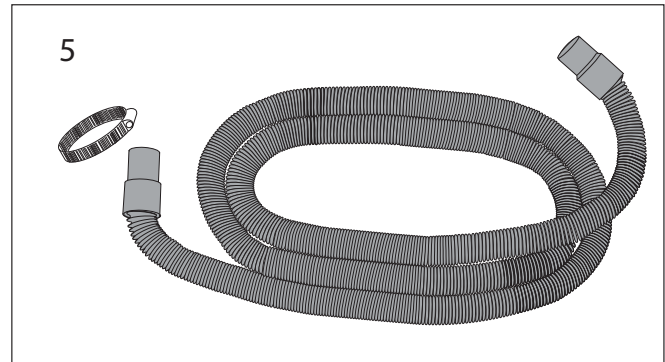

Sani-Con[®] Turbo 300

Portable "Tank Buddy"

Key No.	Part No.	Description
1	97605	Replacement Pump
2	97606	Quick Connect Wire
3	97520	Nozzle with Clamp
4	97514	Cap, Drip Cap, and Nozzle Gasket
5	97630	15 ft. Hose with Clamp