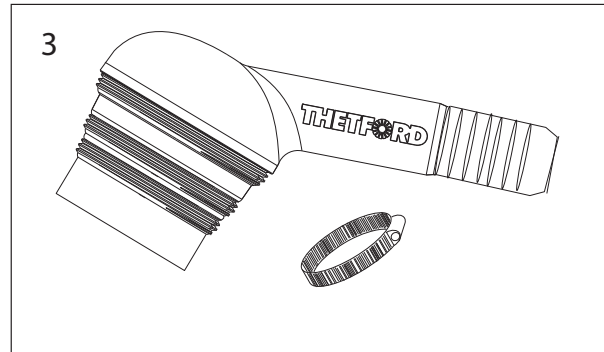

Sani-Con[®] Turbo 300

Portable "Tank Buddy"

Key No.	Part No.	Description
1	97605	Replacement Pump
2	97606	Quick Connect Wire
3	97520	Nozzle with Clamp
4	97514	Cap, Drip Cap, and Nozzle Gasket
5	97630	15 ft. Hose with Clamp