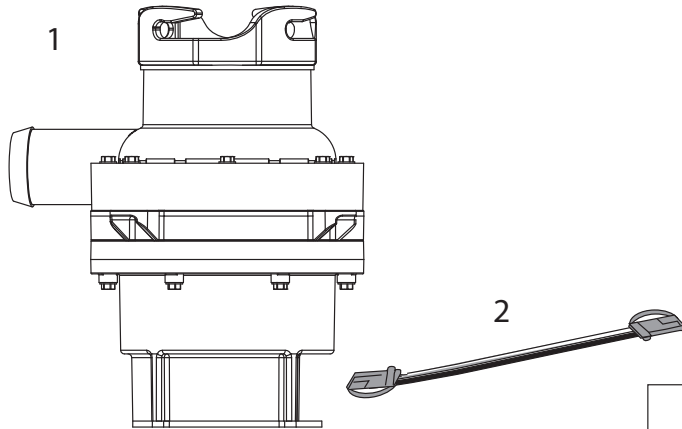

Sani-Con[®] Turbo 300

Portable "Tank Buddy"

Key No.	Part No.	Description
1	97605	Replacement Pump
2	97606	Quick Connect Wire
3	97520	Nozzle with Clamp
4	97514	Cap, Drip Cap, and Nozzle Gasket
5	97630	15 ft. Hose with Clamp