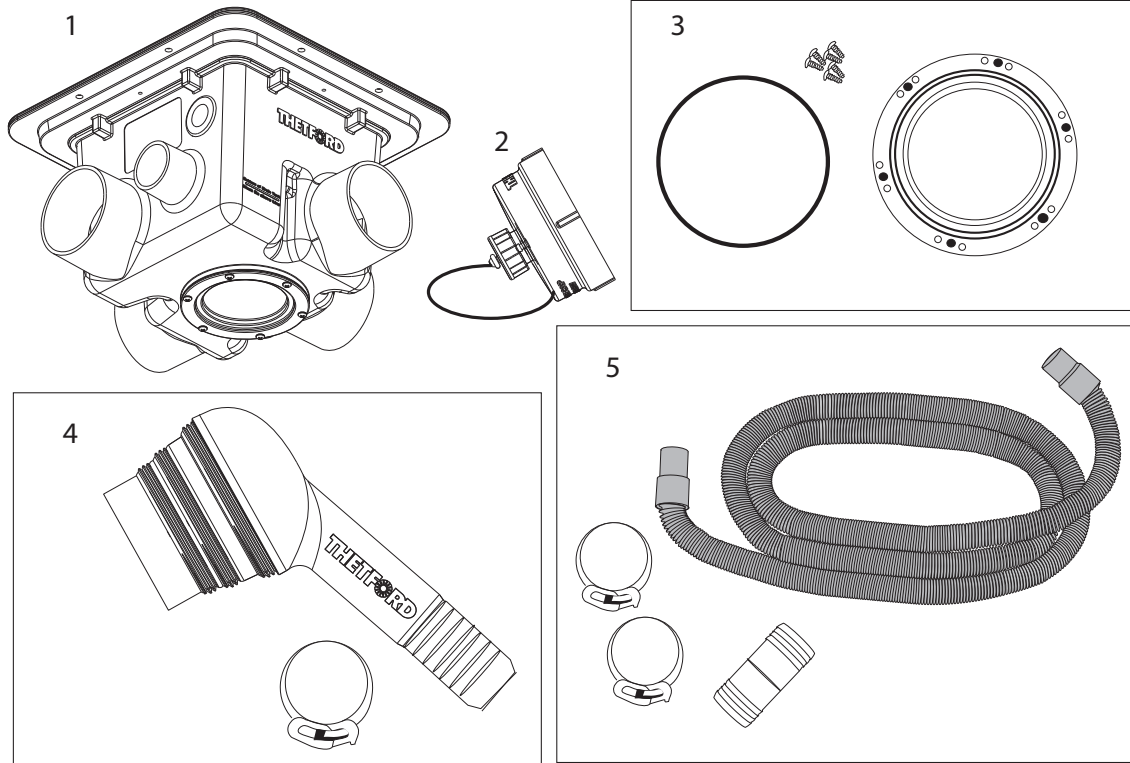

# Sani-Con<sup>®</sup> Turbo 700

Key No.	Part No.	Description
1	97518	Pump Replacement with Tank Housing
	97519	Tank Housing (No Pump)
2	97514	Cap Kit (Nozzle and Garden Hose)
3	97517	Access Cover Kit with Screws and O-Ring
4	97520	Nozzle with Clamp
5	97521	21 ft. Hose and Nozzle (Clamp and Coupler)

Not Shown	
Part No.	Description
97505	Hose and Nozzle Kit (includes 3, 4 & 5)
97612	Hose with Nylon Sleeve *Warranty Only*
97613	Nylon Sleeve Only *Warranty Only*
97663	30 ft. Turbo Hose with Nylon Sleeve