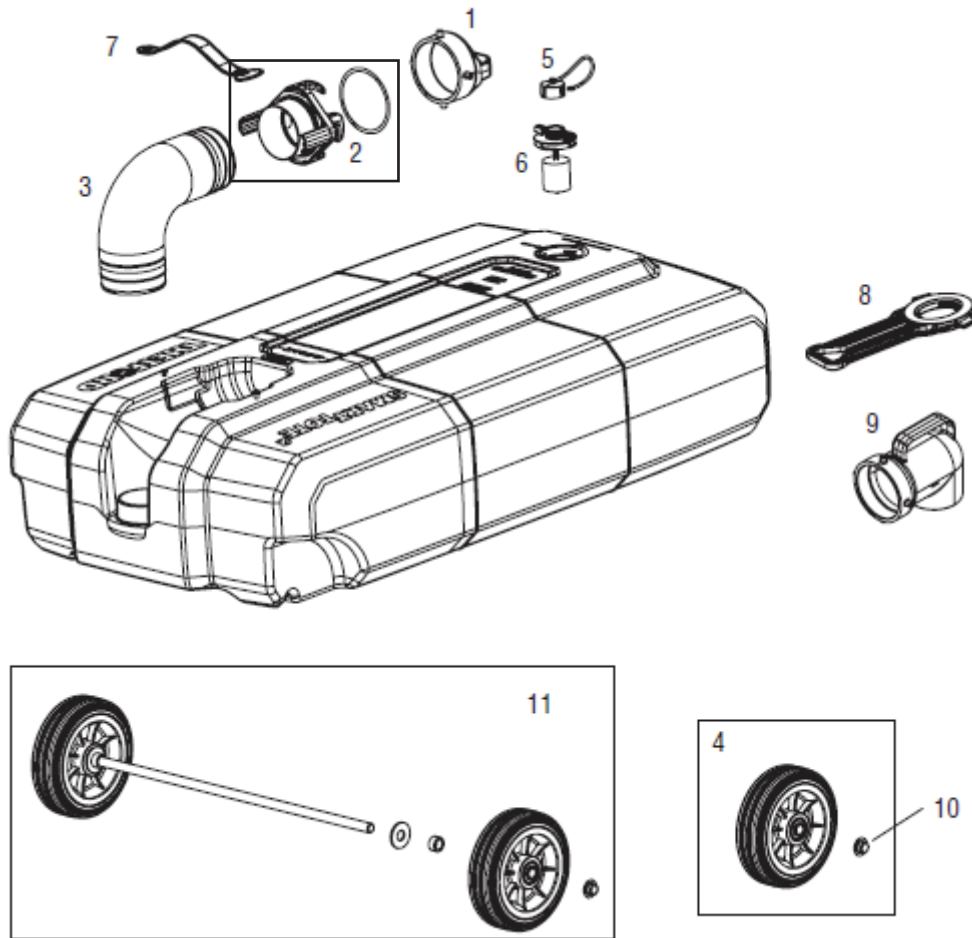

SmartTote² 2-Wheel Premium Waste Tank

Key No.	Part No.	Description
1	40750	PermaStore™ Hose Cap
2	40751	Swivel Bayonet and Seal
3	40769	SmartTote Sewer Hose
4	40754	Rear Wheel 6 in. - Includes 1 Wheel and Axle Cap (18 Gallon Tote)
	40867	Rear Wheel 6 in. With Bearing
5	40530	Vent Cap
6	40531	AutoStop™ Level Gauge
7	40763	Hose Retainer Strap
8	40764	Universal Tow Strap (Optional)
9	40759	Universal Sewer Elbow (Optional)
10	40949	Axle Cap
11	40868	Wheel Upgrade Kit