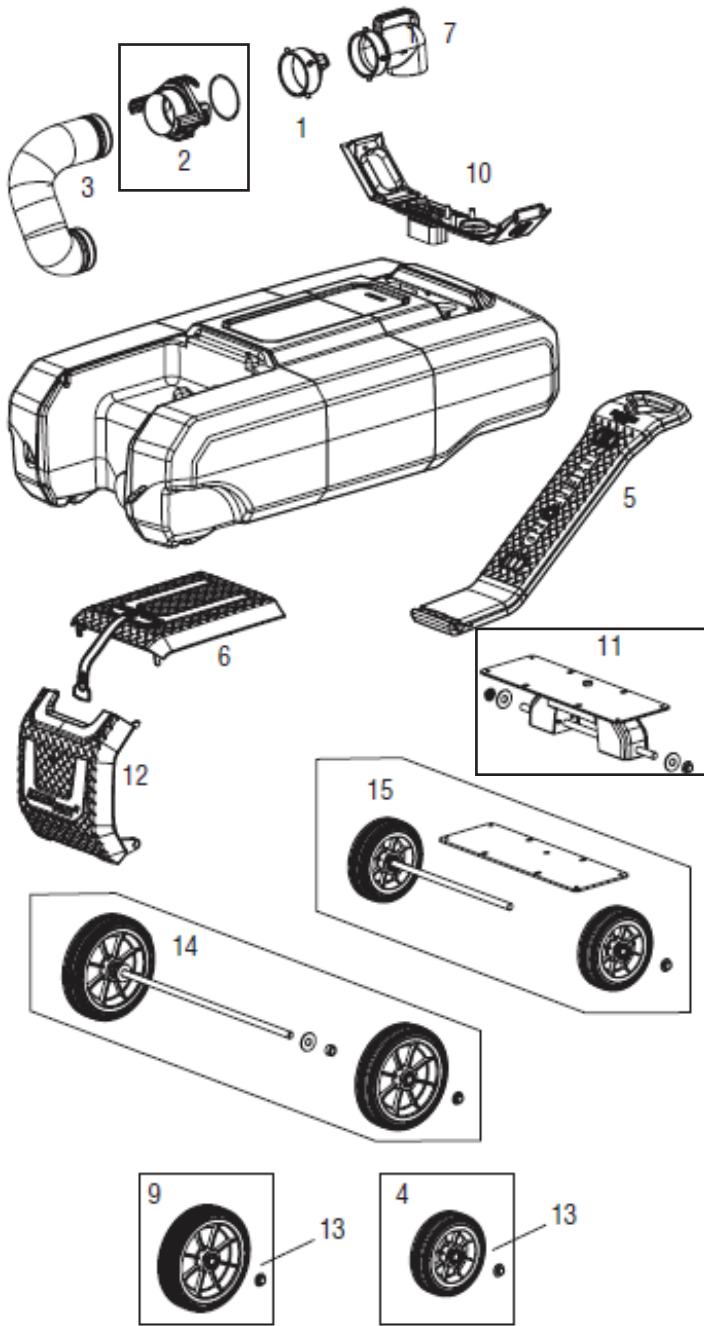

SmartTote² 4-Wheel Premium Waste Tank

Key No.	Part No.	Description
1	40750	PermaStore™ Hose Cap
2	40751	Swivel Bayonet and Seal
3	40753	SmartTote Sewer Hose
4	40754	Front Wheel 6 in. – Includes 1 Wheel and Axle Cap (18 Gallon Tote)
	40867	Front Wheel 6 in. with Bearing – Includes 1 Wheel and Axle Cap (27 and 35 Gallon Tote)
5	40752	LX Tow Handle (18, 27, and 35 Gallon Tote)
6	40761	Front Accessory Door
7	40759	Universal Sewer Elbow (Optional)
8	40764	Universal Tow Strap (Optional)
9a	40755	Rear 8 in. Wheel – Includes 1 Wheel and Axle Cap (18 Gallon Tote)
9b	40869	Rear 8 in. Wheel with Bearing – Includes 1 Wheel and Axle Cap (27 and 35 Gallon Tote)
10	40757	AutoStop™ Level Gauge Assembly (LX Models)
11	N/A	Front Wheel Frame, Plate, and Axle
12	40760*	Rear Accessory Door
13	40949	Axle Cap
14	40870	Rear Wheel Upgrade Kit
15	40871	Front Wheel Upgrade Kit

Not Shown	
Part No.	Description
40820	18LX and 27LX Upgrade Kit
40826	35LX Upgrade Kit

Not available

* Limited Availability