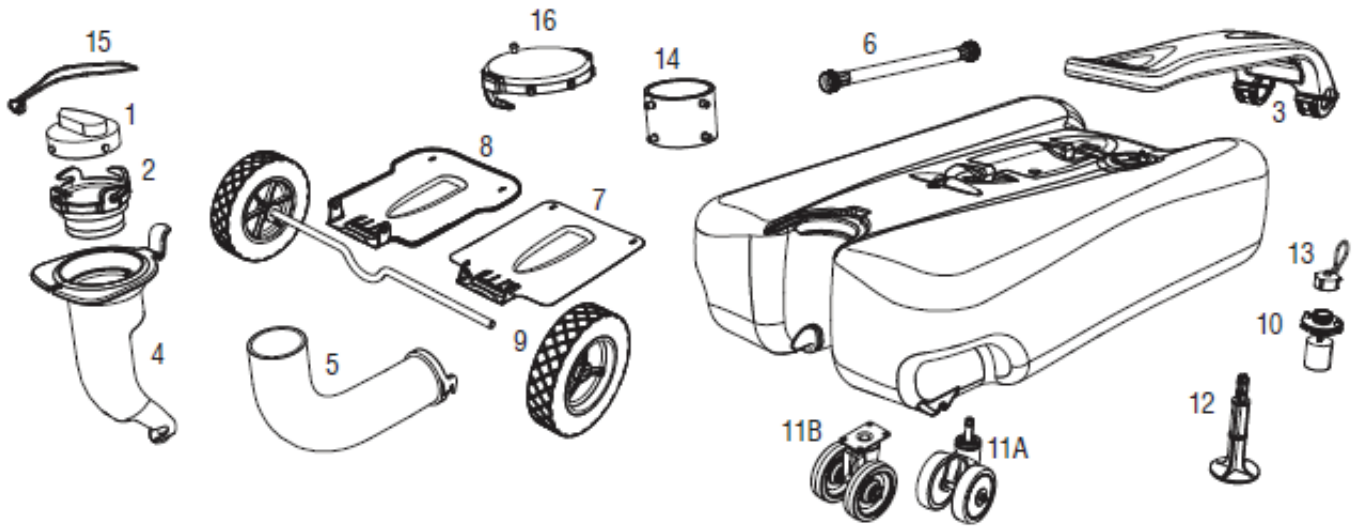

SmartTote - Premium Portable Waste Tank

Key No.	Part No.	Description
1	40536	PermaStore™ Dump Cap Kit
2	40537	Swivel Bayonet Kit
3	40542	<i>Tow Handle Kit (18, 27 and 35 Gallon Tote)</i>
4	40533	<i>PermaStore™ Hose Support Kit</i>
5	40538	<i>5 ft. Sewer Hose with Bayonet Kit</i>
6	40535	Water Hose Kit
7	40532	<i>Skid Plate Kit (Pre-2008)</i>
8	40541	<i>Skid Plate Kit (Post-2008)</i>
9	40526	Wheel Kit – 6 in. (12 Gallon Tote)
	40527	Wheel Kit – 8 in. (18, 27, and 35 Gallon Tote)
10	40531	<i>AutoStop™ Level Gauge Kit</i>
11a	40528	<i>Pin Caster Double Wheel Kit (Models Made Before 7/2010)</i>
11b	40534*	<i>Plate Caster Double Wheel Kit (Models Made After 6/2010)</i>
12	40534	Front Support Leg Kit
13	40530	Vent Cap Kit
14	40540	Double Pin Termination Adapter
15	40638	Retainer O-Ring
16	40529	Dump Cap (12 Gallon Tote)

Not Shown	
Part No.	Description
40543	<i>Screw Replacement Skid Plate</i>

Not available

* Limited Availability