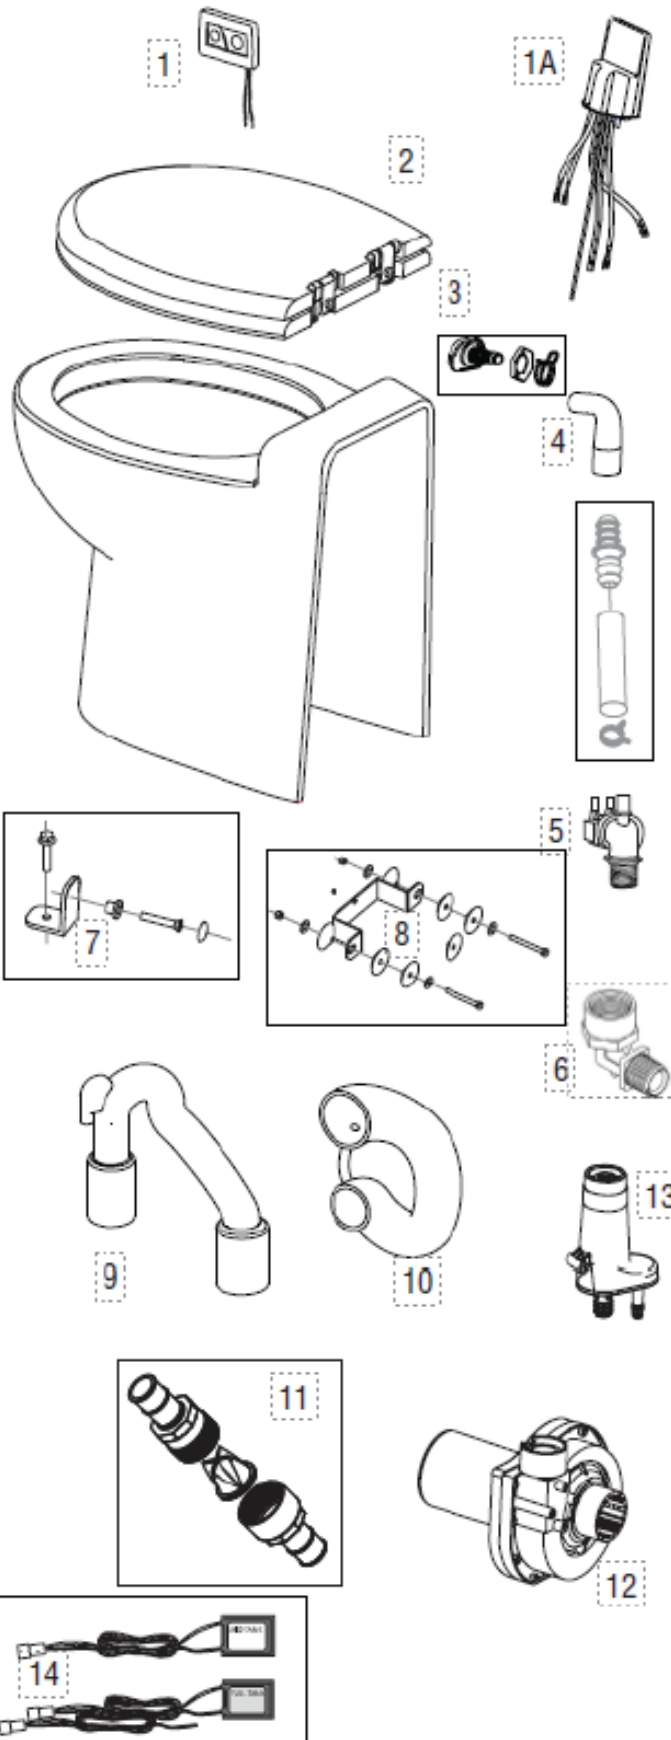

# Tecma Silence Plus 2G

RV

Key No.	Part No.	Description
1	36387	Control Panel – 2 Button Wall Switch
	36398	Controller
2	T-278	Seat & Cover – White (Chrome Hinges)
	36504B	<i>Superseded by T-278</i>
	36504	<i>Superseded by 36504B</i>
	T-278C	Seat & Cover – Bone (Chrome Hinges)
	36503B	<i>Superseded by T-278C</i>
	38132*	Seat & Cover – Black (Chrome Hinges)
	T-278FR	Seat & Cover – White (Soft-Close)
	98109	<i>Superseded by T-278FR</i>
	T-278CFR	Seat & Cover – Bone (Soft-Close)
	98130B	<i>Superseded by T-278CFR</i>
3	98155	<i>Superseded by 98130B</i>
	98277	Nozzle with Hose and Barb – White
	T-PF.P03/P	Nozzle with Hose and Barb – Bone
4	98278	<i>Superseded by T-PF.P03/P</i>
	38651	Inlet Elbow
5	T-PF.P14/I	Solenoid Kit 12V
	38859	<i>Superseded by T-PF.P14/I</i>
	38649	<i>Superseded by 38859</i>
6	38652	Elbow for Solenoid
7	T-896	Floor Installation Kit
	98279	<i>Superseded by T-896</i>
8	T-PF.P32	Pump Mounting Hardware (High)
	98172	<i>Superseded by T-PF.P32</i>
	98280	<i>Pump Mounting Hardware (Low)</i>
9	T-PF.P138	Discharge Hose 2G
	38061	<i>Superseded by T-PF.P138</i>
10	38190	Syphon Hose 2G
11	36420	Check Valve
12	T-PF.P136	Macerator Pump – 12V with Discharge Hose
	38056	<i>Superseded by T-PF.P136</i>
13	98303	Vacuum Breaker
14	T-PF.P133	Holding Tank Sensors
	36743	<i>Superseded by T-PF.P133</i>