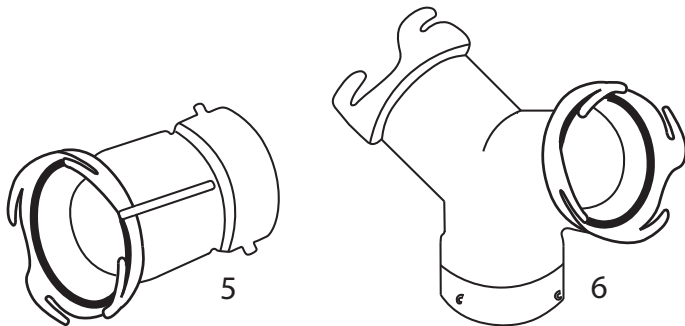

Titan[®] Hoses & Accessories

Key No.	Part No.	Description
1	17879	Revolve™ Universal Sewer Adapter with Handle & Translucent Elbow
2	17880	End Caps (Pair)
3	17881	Replacement Seals for Titan® Hose's ExtendGrip™ Fitting or Revolve™-Adapter
4	17854	10 ft. Premium Sewer Hose
	17859	10 ft. Premium Sewer Kit (Bilingual French Packaging)
5	17907	Titan® Straight Sewer Adapter
6	17832	Titan® WYE Sewer Adapter

Not Shown	
Part No.	Description
17915	5 ft. Premium Sewer Hose
17853	15 ft. Premium Sewer Kit
17858	15 ft. Premium Sewer Kit (Bilingual French Packaging)
17902	20 ft. Premium Sewer Kit (Includes 2 each 17854)
17903	20 ft. Premium Sewer Kit (Bilingual French Packaging)
Collapsed Length of Hoses Hoses are 26mm thick	
5 foot: 33 inches (84 centimeters)	
10 foot: 4 foot, 4 inches (132 centimeters)	
15 foot: 6 foot (183 centimeters)	
20 foot: 8 foot, 8 inches (264 centimeters)	