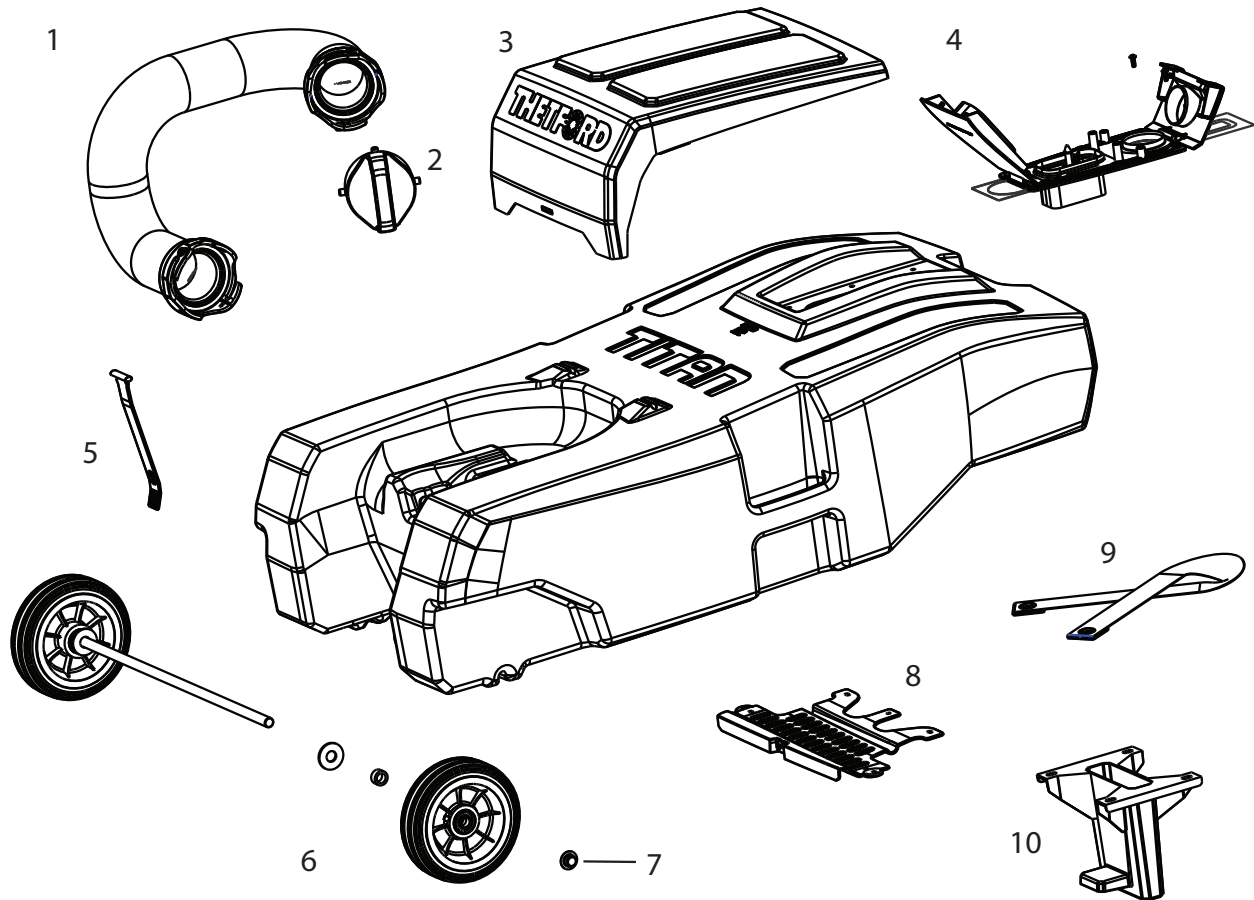

Titan[®] Tote 2-Wheel

| Key No. | Part No. | Description |
|---------|----------|-------------------------------------|
| 1 | 40937 | Tank Sewer Hose |
| 2 | 40750 | Hose Cap |
| 3 | 40941 | Accessory Door – Rear |
| 4 | 40943 | AutoStop™ Level Gauge Assembly |
| 5 | 40948 | Door Stop |
| 6 | 40938 | Wheel 8 in. (1 Wheel with Axle Cap) |
| 7 | 40949 | Axle Cap |
| 8 | 40945 | Hose Support Plate |
| 9 | 40995 | Titan Tote Tow Strap |
| 10 | 40947 | Tank Support |

| Accessories Sold Separately | |
|-----------------------------|--------------------------------|
| Part No. | Description |
| 40997 | 2 Wheel to 4 Wheel Upgrade Kit |
| 40942 | 90° Elbow Valve |