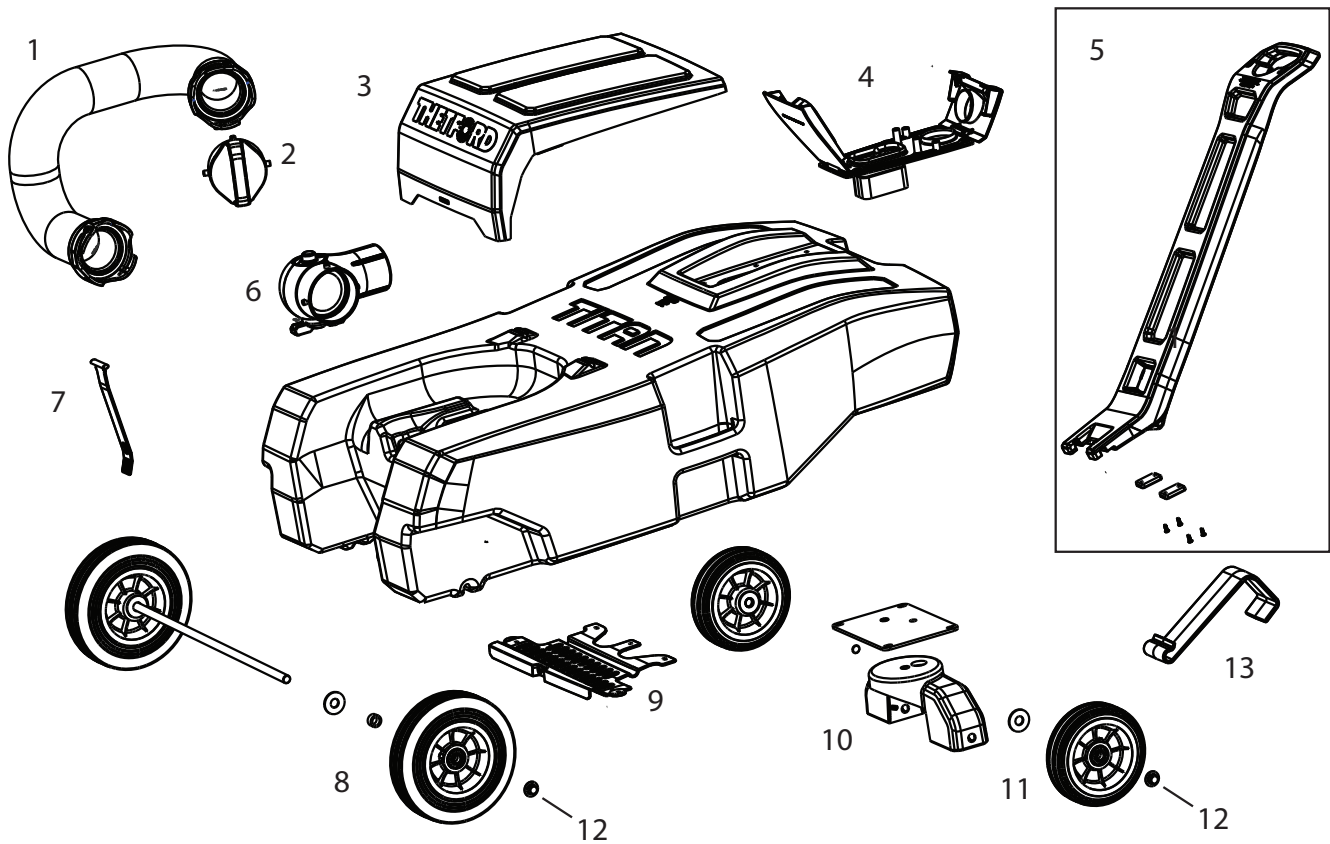

Titan[®] Tote 4-Wheel

Key No.	Part No.	Description
1	40937	Tank Sewer Hose
2	40750	Hose Cap
3	40941	Accessory Door – Rear
4	40943	AutoStop™ Level Gauge Assembly
5	40940	Tow Handle
6	40942	90° Elbow Valve
7	40948	Door Stop
8	40938	Wheel 8 in. (1 Wheel with Axle Cap)
9	40945	Hose Support Plate
10	40944	Front Wheel Frame
11	40939	Wheel 6 in. (1 Wheel with Axle Cap)
12	40949	Axle Cap
13	40942	Ladder Hook