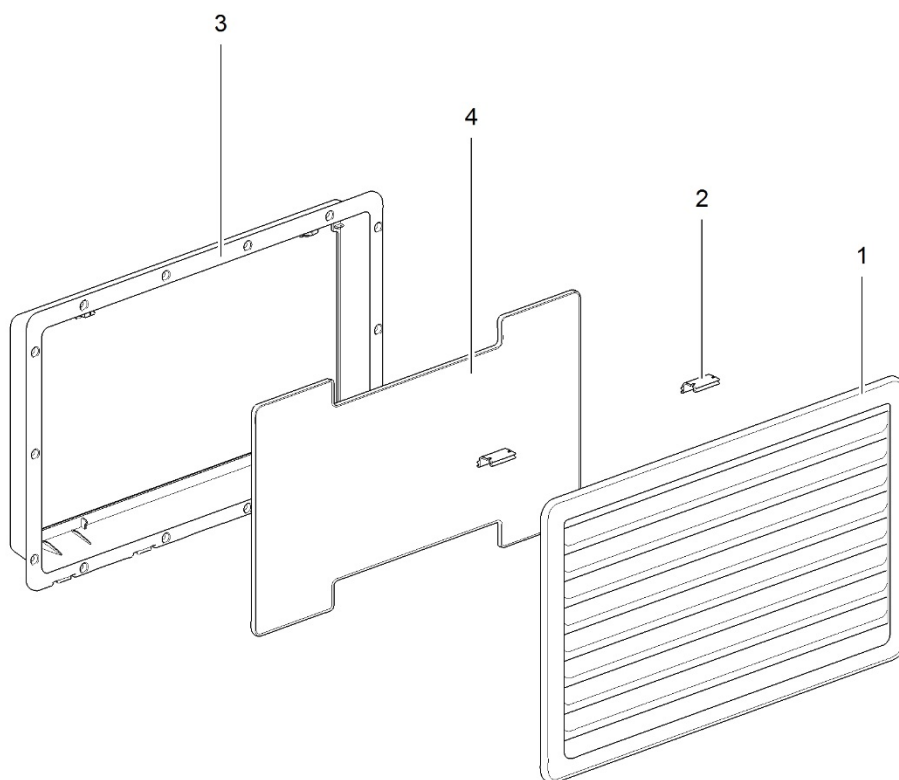

		Spare part number	Spare part number	Colours available
1	Cover	624455		22, 25, 27, 80, 84
2	Vent outer		624454	15 , 22, 25, 27, 57, 76 , 80, 84
3	Lock clip	628449		
4	Frame			
5	Screen	691128		80

Vent 186 x 483 is mainly used for small fridges.

~~xxxx~~ = no longer available

		Spare part number	Spare part number	Colours available
1	Vent outer		691100	22, 25, 27, 76, 80, 84
2	Lock clip	628449		
3	Frame			
4	Cover	691099		80

Vent 257 x 432 is mainly used for N3141/N3142/N4141/N4142

		Spare part number	Spare part number	Colours available
1	Vent outer		631140	15, 22, 25, 27, 57, 76, 80, 84
2	Lock clip	628449		
3	Frame			
4	Cover	631150		80

Vent 281 x 523 is mainly used for large fridges.