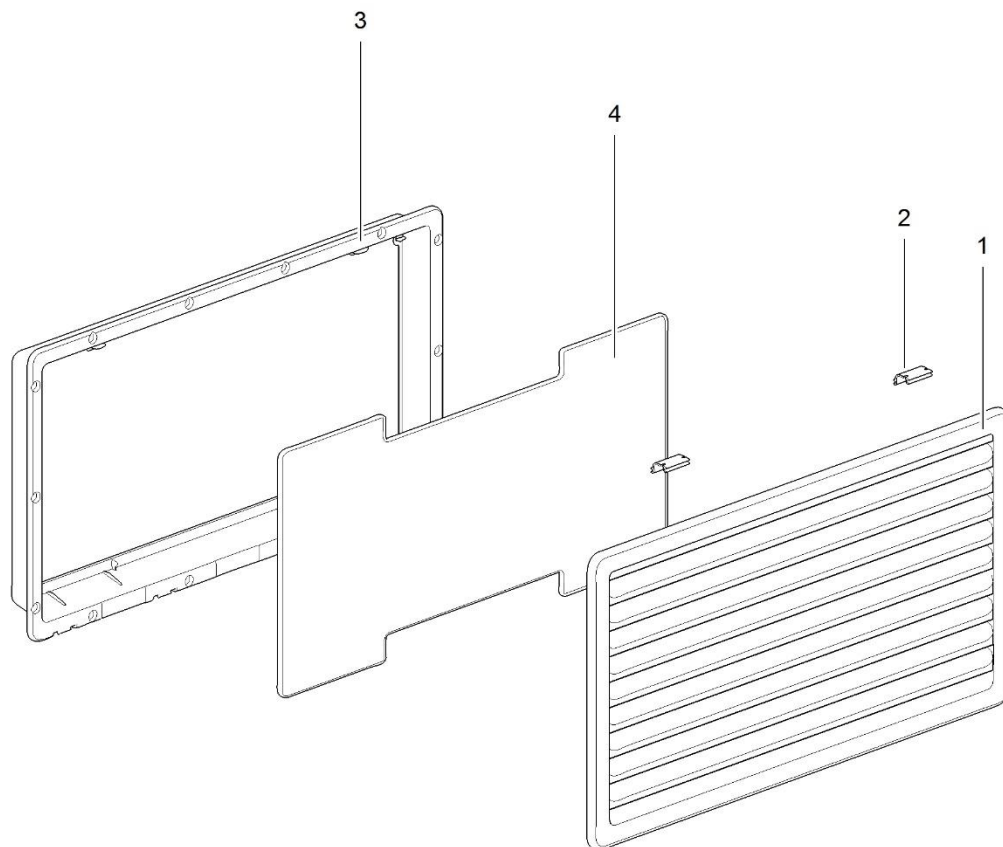

		Spare part number	Spare part number	Colours available
1	Cover	624455		22, 25, 27, 80, 84
2	Vent outer		624454	15 , 22, 25, 27, 57, 76 , 80, 84
3	Lock clip	628449		
4	Frame			
5	Screen	691128		80

Vent 186 x 483 is mainly used for small fridges.

~~xxxx~~ = no longer available

		Spare part number	Spare part number	Colours available
1	Vent outer		691100	22, 25, 27, 76, 80, 84
2	Lock clip	628449		
3	Frame			
4	Cover	691099		80

Vent 257 x 432 is mainly used for N3141/N3142/N4141/N4142

		Spare part number	Spare part number	Colours available
1	Vent outer		631140	15, 22, 25, 27, 57, 76, 80, 84
2	Lock clip	628449		
3	Frame			
4	Cover	631150		80

Vent 281 x 523 is mainly used for large fridges.