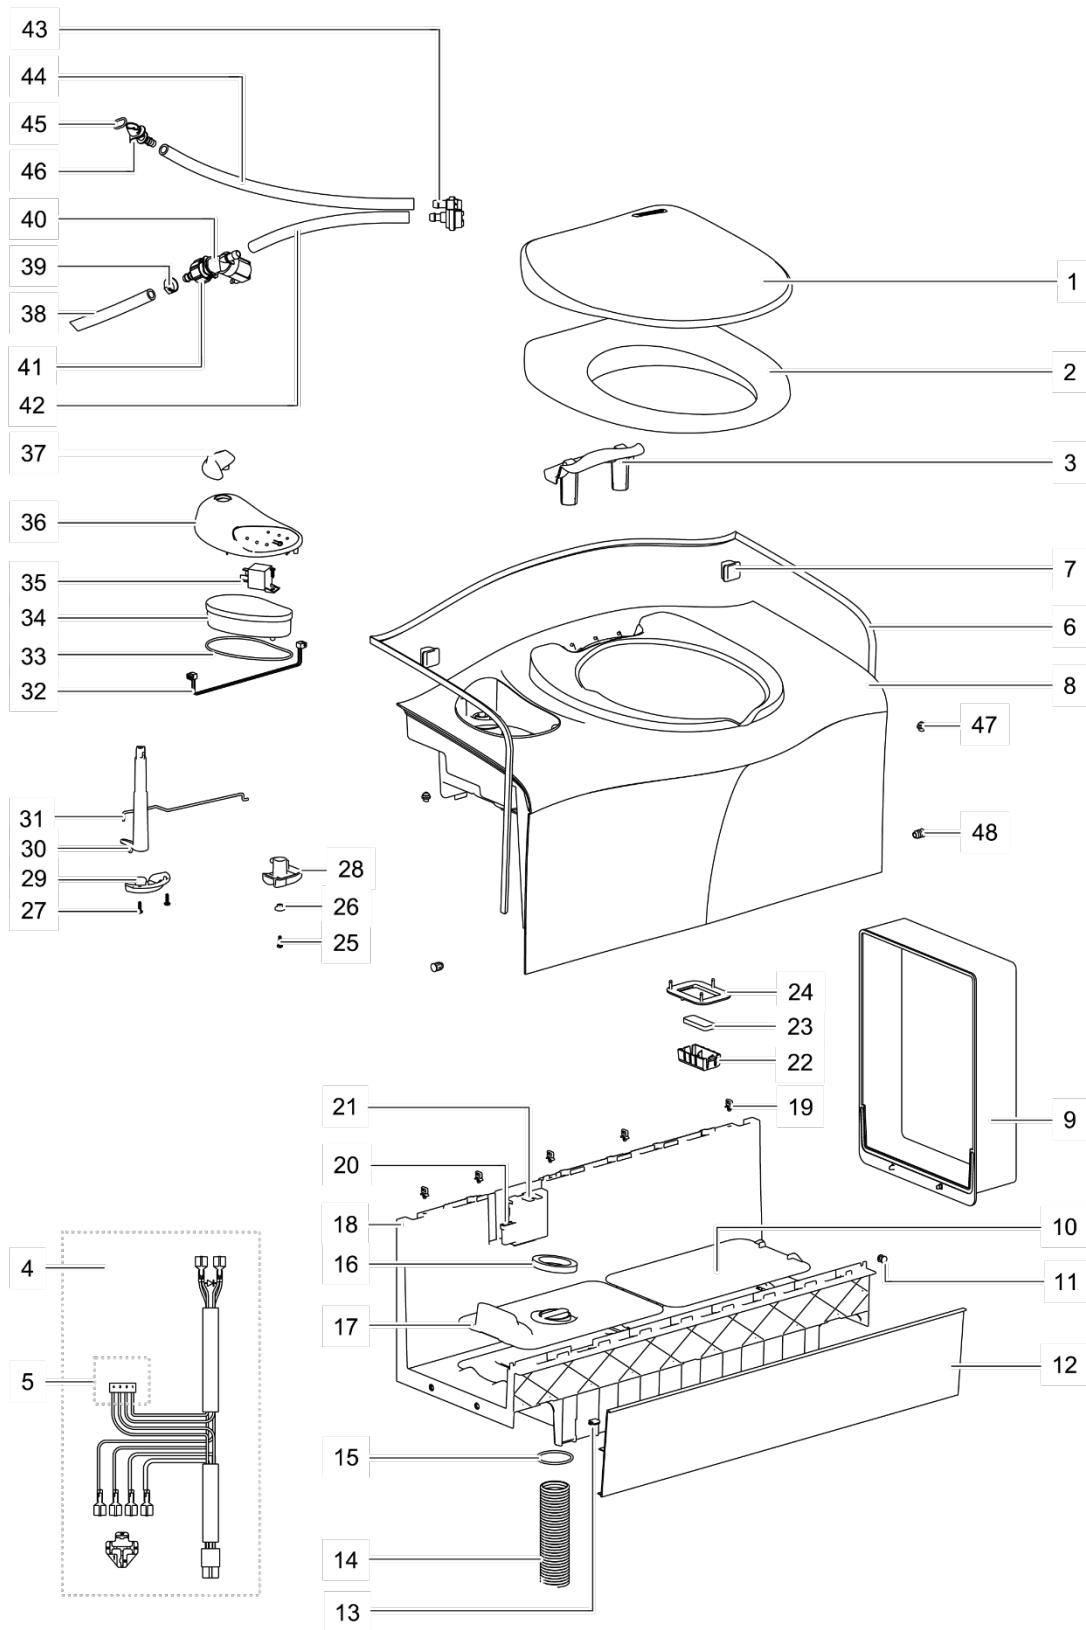

		Spare part number	Spare part number	Spare part number	Colours available
38	Screw				
39	Saddle				
40	Bracket		51802		
41	Shaft				
42	Link	51806			
43	Wire harness	32319			
44	O-ring				
45	Control well				
46	Control panel MK2		51811	51810	62
47	Handle	Refer to page 69	X-model	C-model	
48	Pump	16374			
49	Connector spare kit PCB	51808			
50	Flush tube				
51	O-ring		51807		62
52	Nozzle				
53	Wire harness main power				
54	Drain connector		51804		74
55	Sight glass		toilets		
56	Clamp		produced >		
57	Drain tube		Oct 2005		
58	Plug sight tube hole toilet produced > Oct 2005				
59	Blind plug toilet produced > Oct 2005				
60	Water fill extension	32329			16

Handles

Handle

Spare part number

51803-62

51813-62

LE1118_C403-L_1018-V03

	Spare part number	Spare part number	Colours available
1	Cover		
2	Seat	51814	62
3	Pod		
4	Wire harness		
5	Connector spare kit PCB	51808	
6	Wall seal	32311	
7	Bracket		
8	Bench		
9	Door interface		
10	Storage cover	51809	62
11	Lock plug <i>toilet produced < May 2004</i>		
	Kicking plate (4x)	32426	62
12	Kicking plate LB		
13	Clip		
14	Vent hose		
15	O-ring	32324	
16	Seal vent plate		
17	Vent plate	51819	
18	Base		
19	Wire clip		
20	Fuse	21766	
21	Reed switch housing HT and PCB	32317	62
22	Magnet basket		
23	Magnet		
24	Retaining plate		
25	Screw		
26	Bushing		
27	Screw		
28	Saddle		
29	Bracket	51802	
30	Shaft		
31	Link	51806	
32	Wire harness	32319	
33	O-ring		
34	Control well		
35	Relais	20106	
36	Control panel MK2	51812	62
37	Handle	<i>Refer to page 73</i>	62

		Spare part number	Spare part number	Colours available
38	Water supply tube			
39	Clamp			
40	Electric valve	23709		
	Hose barb		23851	
41	Hose nut			
42	Water tube			
43	Vacuum breaker	16833		
44	Flush tube			
45	O-ring			
46	Nozzle			
47	Plug sight tube hole <i>toilet produced > Oct 2005</i>			
48	Blindplug <i>toilet produced > Oct 2005</i>			