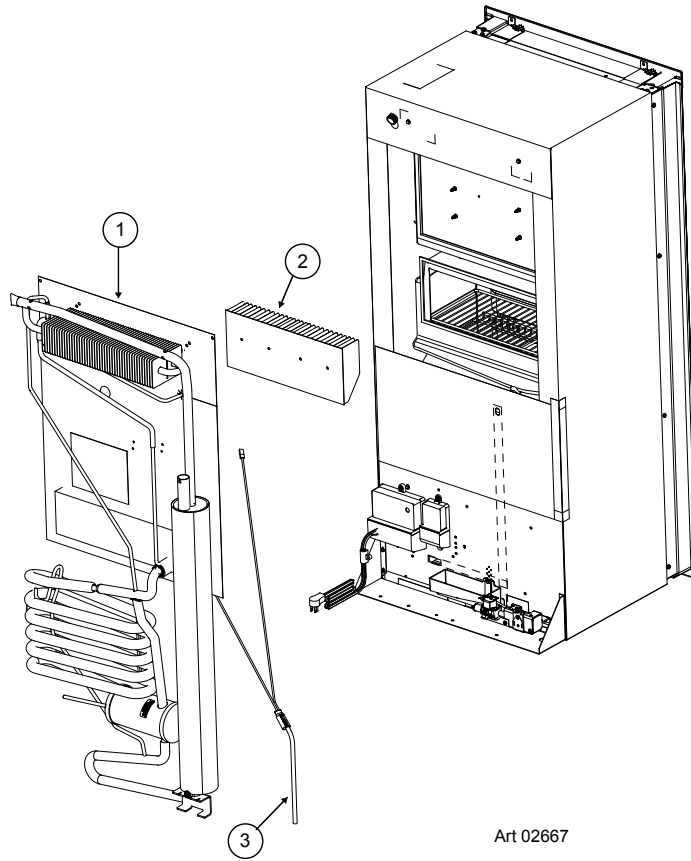

CABINET AREA (REAR VIEW/COOLING UNIT) - MODEL SERIES N7/N8

Art 02667

NO.	PART #	DESCRIPTION	N7V	N8V	N7X	N8X	N7X.3	N8X.3	N7LX	N8LX
1	639569	KIT NSC SYSTEM PACK CU	X		X				X	
	639570	KIT NSC SYSTEM PACK CU		X		X				X
	641296	KIT NSC SYSTEM PACK CU - 3-WAY					X			
	641297	KIT NSC SYSTEM PACK CU - 3-WAY						X		
2	639574	KIT-FINS	X	X	X	X			X	X
3	638374	KIT- HEATER -AC/BACKER	X	X	X	X			X	X
NS	639596	KIT BAFFLE/WIRE ASSY	X	X	X	X			X	X
NS	622857	KIT DRAIN HOSE REPAIR	X	X	X	X			X	X
NS	61695022	HEAT CAP	X	X	X	X			X	X

NO.	PART #	DESCRIPTION	N7XC	N8XC	N8XCF	N7LX.3F	N7LX.3	NA7LX.3	N8LX.3	NA8LX.3
COLD WEATHER (C) MODELS										
NS	639971	KIT SERV COLD WEATHER HEATER REPLACEMENT	X	X	X	X	X	X	X	X
1	639852	KIT SERV SYSTEM PACK W/CW N7	X							
	639853	KIT SERV SYSTEM PACK W/CW N8		X	X					
3 WAY (.3) MODELS ONLY										
1	639785	KIT SERV SYSTEM PACK N7-3WAY				X	X	X		
	639854	KIT SERV SYSTEM PACK N8-3WAY							X	X
3	638375	KIT-HEATER -DC/BACKER			X	X	X	X	X	X

NO LONGER AVAILABLE