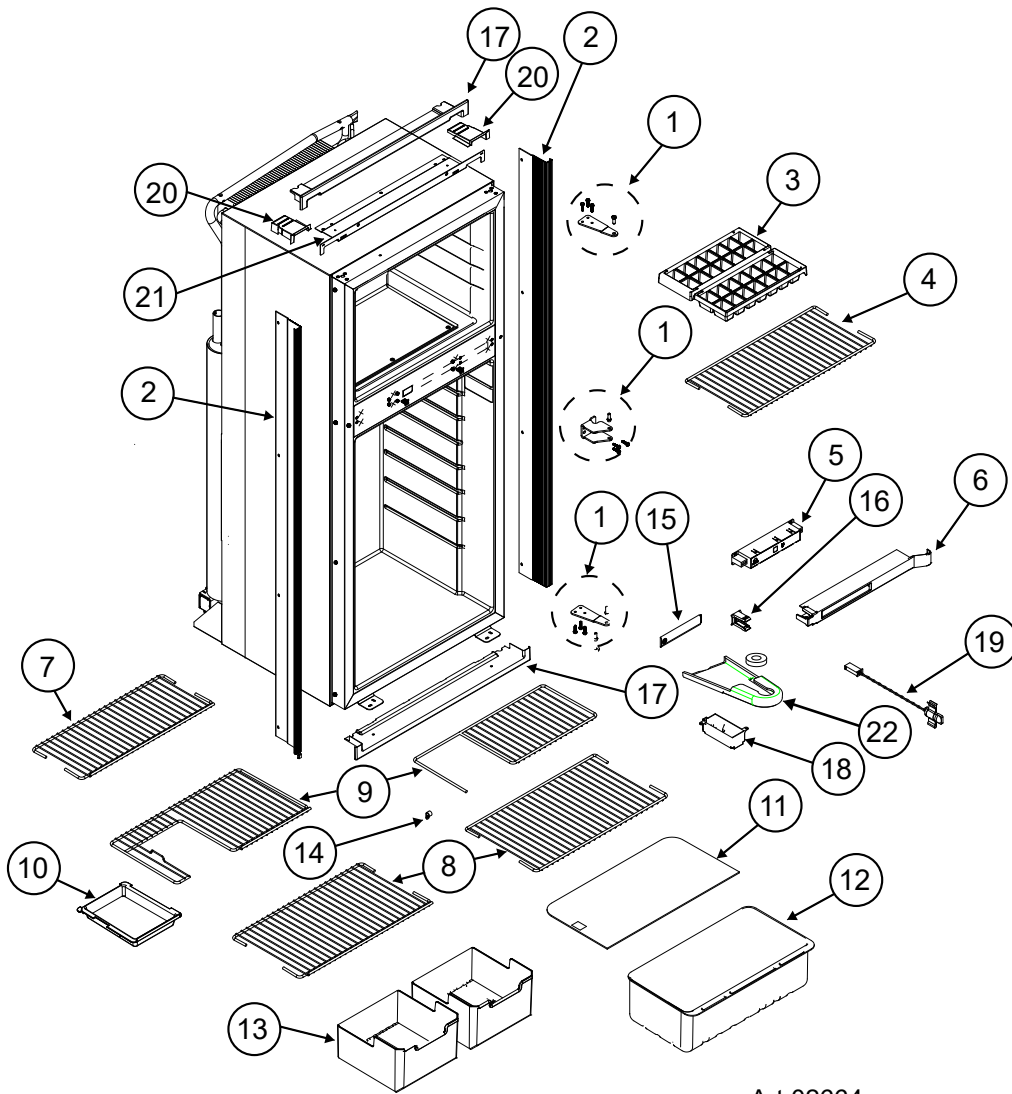

CABINET AREA (FRONT VIEW) - MODEL SERIES N7/N8

Art 02664

CABINET AREA (FRONT VIEW) - MODEL SERIES N7/N8

NO.	PART #	DESCRIPTION	N7V	N8V	N7X	N8X	N7LX	N8LX	N8LXIMF	N7LXIMF
1	639508	KIT HINGES (USE 641305)	X	X	X	X	X	X	X	X
	641305	KIT SERVICE, HINGES (FROST BREAKER)	X	X	X	X	X	X	X	X
2	639369	TRIM PIECE FOAM TAPE ASSY- SIDE/7"/BLACK (2 PER CABINET) (SN NR01UAP AND BELOW)	X		X		X			X
	640454	TRIM PIECE FOAM TAPE ASSY- METAL SIDE/7"/BLACK (2 PER CABINET) (SN NR01UAP AND ABOVE)	X		X		X			X
	639370	TRIM PIECE FOAM TAPE ASSY- SIDE/8"/BLACK (2 PER CABINET) (SN NRO1SKB AND BELOW)		X		X		X	X	
	640455	TRIM PIECE FOAM TAPE ASSY- METAL SIDE/8"/BLACK (2 PER CABINET) (SN NRO1SKB AND ABOVE)		X		X		X	X	
3	61630422	ICE CUBE TRAY - (2 PER CABINET)					2	2		
4	638480	SHELF WIRE FREEZER	X	X	X	X	X	X	X	X
5	639509	KIT SERVICE CONTROL ASSY	X	X						
	639550	KIT SERVICE CONTROL ASSY			X	X				
	639551	KIT SERVICE CONTROL ASSY					X	X	X	X
6	639554	CONTROL HOUSING	X	X	X	X	X	X	X	X
7	638484	SHELF, WIRE SHORT					X	X	X	X
8	638481	SHELF WIRE-FULL	2	3	2	3				
	638485	SHELF WIRE FULL					X	2	X	2
9	638482	SHELF WIRE CUT OUT			X	X				
	638483	SHELF WIRE CUT OUT					X	X	X	X
10	617756	TRAY SHELF/WHITE/CUT OUT					X	X	X	X
11	618158	CRISPER COVER GLASS SHELF	X	X	X	X	X	X	X	X
12	618571	CRISPER -WHITE/ FULL	X	X	X	X				
13	619007	BIN ICE CRISPER/CLEAR (2 PER MODEL) (3 PER IM MODEL)					2	2	3	3
14	623121	CLAMP 3/8" (1 PER SHELF)	X	X	X	X	X	X	X	X
15	639034	COVER, HINGE HOLE, CENTER DIVIDER	X	X	X	X	X	X	X	X
16	638545	STRIKE PLATE	X	X	X	X	X	X	X	X
17	639442	KIT TRIM PIECE SET-TOP/ BOTTOM/BLACK (SN 29460084 AND BELOW) USE 640862	X	X	X	X	X	X	X	X
	640862	KIT TOP/BOTTOM TRIM BLACK- (SN 29460084 AND BELOW)	X	X	X	X	X	X	X	X
	640027	KIT TRIM PIECE SET-TOP/ BOTTOM/BLACK (SN 29460085 AND ABOVE)	X	X	X	X	X	X	X	X
18	640615	LED ASSY	X	X	X	X	X	X	X	X
19	639700	KIT THERMISTER (USE 638391)	X	X	X	X	X	X	X	X
	638391	KIT THERMISTER	X	X	X	X	X	X	X	X
20	640028	KIT HINGE COVERS W/FOAM TAPE (SN 29460085 AND ABOVE)	X	X	X	X	X	X	X	X
21	640029	KIT TOP BRACKET, HINGE COVERS W/FOAM TAPE (SN 29460085 AND ABOVE)	X	X	X	X	X	X	X	X
22	640435	KIT SERVICE HINGE SUPPORT	X	X	X	X	X	X	X	X
NS	639977	SWITCH ROCKER							X	X
NS	639983	KIT SERVICE BLOWER ASSY REPLACEMENT							X	X
NS	641319	SERVICE MOUNTING BRACKET KIT	X	X	X	X	X	X	X	X
		NO LONGER AVAILABLE								
NS		NOT SHOWN