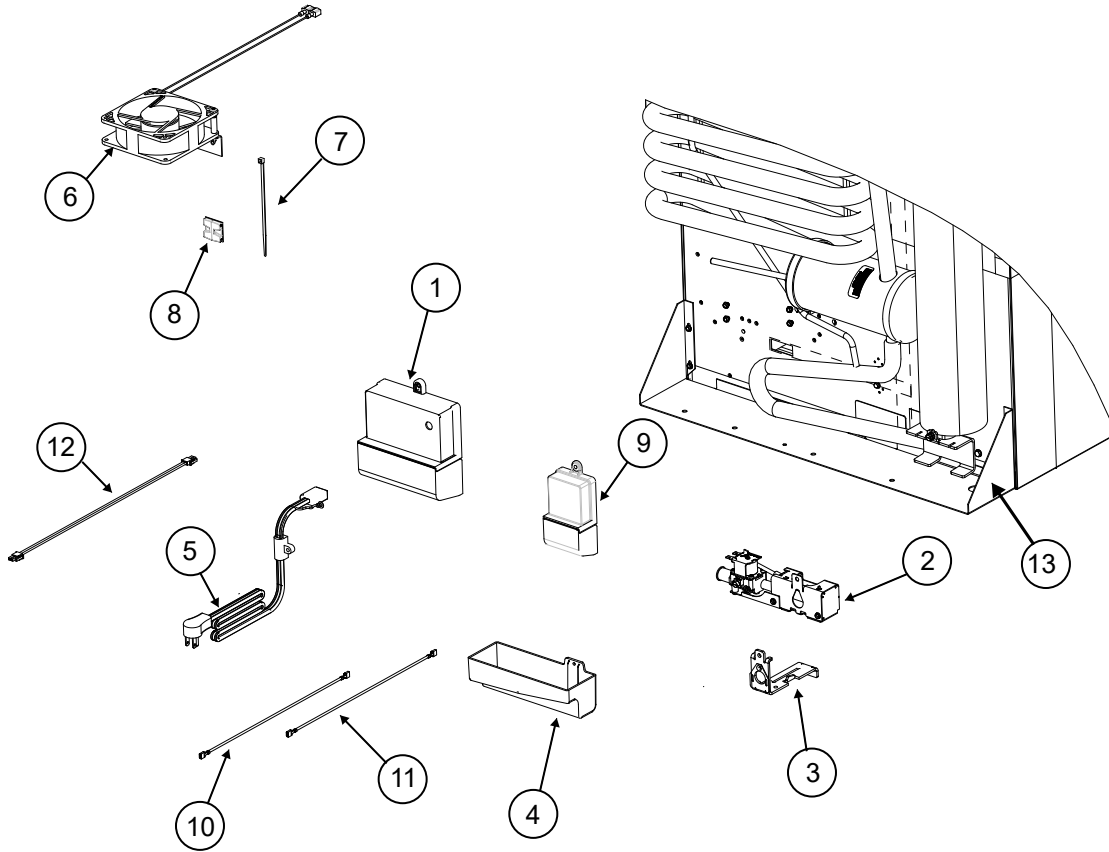

CONTROLS (REAR VIEW) - MODEL SERIES N7/N8

ART 02688

CONTROLS (REAR VIEW) - MODEL SERIES N7/N8

NO.	PART #	DESCRIPTION	N7V	N8V	N7X	N8X	N7LX	N8LX
1	639593	KIT MAIN CONTROL BOARD ASSY	X	X	X	X	X	X
2	639572	KIT GAS TRAIN ASSY MAINLINE	X	X	X	X	X	X
3	639743	GAS TRAIN ASSY SUPPORT BRACKET/ BURNER DOOR ASSY	X	X	X	X	X	X
4	639591	KIT-DRIP CUP REAR/PLASTIC	X	X	X	X	X	X
5	639683	KIT-AC POWER CORD	X	X	X	X	X	X
13	61586722	BACK BRACE	X	X	X	X	X	X

NO.	PART #	DESCRIPTION	N7VF	N8VF	N7XF	N8XF	N8LXF	N8XCF	N8LXIMF	NA8LXIME	N7LX.3F	NA7LXF	NA8LXF
FAN (F) MODELS ONLY													
6	639702	KIT CONDENSER FAN ASSY	X	X	X	X	X	X	X	X	X	X	X
7	61417922	CABLE TIE NYLON	X	X	X	X	X	X	X	X	X	X	X
8	618950	WIRE MOUNT ADHESIVE	X	X	X	X	X	X	X	X	X	X	X
NS	638278	KIT THERMOSTAT-DC FAN/ THERMO DISC	X	X	X	X	X	X	X	X	X	X	X
NS	639588	KIT-FAN HARNESS	X	X	X	X	X	X	X	X	X	X	X
NS	639892	KIT SERV FAN RETROFIT N7/N8	X	X	X	X	X	X	X	X	X	X	X
13	61586722	BACK BRACE	X	X	X	X	X	X	X	X	X	X	X

NO.	PART #	DESCRIPTION	N7LX.3F	N7LX.3	NA7LX.3	N8LX.3	NA8LX.3
3 WAY (.3) MODELS ONLY							
9	639577	KIT DC BOARD ASSY	X	X	X	X	X
10	638790	INPUT WIRE RED	X	X	X	X	X
11	638791	INPUT WIRE BLACK	X	X	X	X	X
12	638792	COMMUNICATION HARNESS	X	X	X	X	X
13	61586722	BACK BRACE	X	X	X	X	X

NO.	PART #	DESCRIPTION	N7VF	N8VF	N7XF	N8XF	N8LXF	N8XC	N8XCF	NA8LXIME	N8LXIME	NA7LXIME
FAN (F), COLD WEATHER (C), ICEMAKER (IM) MODELS ONLY												
NS	639585	KIT WIRE AUXILLARY OUPUT/BLACK	X	X	X	X	X	X	X	X	X	X
NS	639586	KIT WIRE AUXILLARY OUPUT/RED	X	X	X	X	X	X	X	X	X	X
13	61586722	BACK BRACE	X	X	X	X	X	X	X	X	X	X