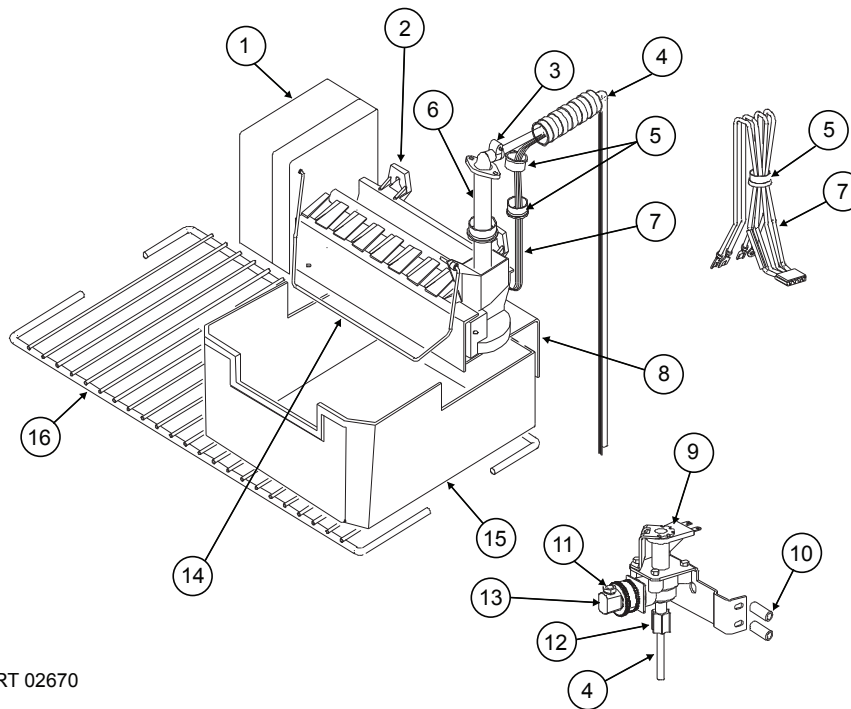

ICE MAKER AREA - MODEL SERIES N7/N8 (ICE MAKER MODELS)

ART 02670

NO.	PART #	DESCRIPTION	N8LXIMF	NA7LXIMF	NA8LXIMF
1	639579	KIT-COVER-FRONT/ICE MAKER	x	x	x
2	637582	KIT SERVICE IM REPLACEMENT	x	x	x
3	61690822	CLAMP-TUBING/IM	x	x	x
4	621429	TUBE-WATER FEED/IM/68"	x	x	x
5	61346822	BUSHING-SNAP	x	x	x
6	639694	KIT- FITTING-WATER TUBE	x	x	x
7	639086	KIT-WIRING HARNESS-IM	x	x	x
8	639740	KIT- BRACKET-MOUNTING/ICE MAKER	x	x	x
9	637140	KIT SERV WATER VALVE REPLACEMENT (USE 640908)	x	x	x
	640908	KIT SERVICE IM WATER VALVE ASSY	x	x	x
10	618169	SPACER-WATER VALVE/NYLON	x	x	x
11	61679622	GARDEN HOSE ADAPTER-STRAIGHT/IM	x	x	x
12	622991	NUT-COMPRESSION/WATER VALVE FITTING/IM/PLASTIC	x	x	x
13	622846	NUT-COMPRESSION/WATER VALVE FITTING/IM/BRASS	x	x	x
14	61656922	SHUT OFF ARM/IM	x	x	x
15	619007	BIN-ICE/CRISPER/CLEAR	x	x	x
16	639343	SHELF, WIRE, FREEZER, IM	x	x	x
NS	639056	KIT- WATER TUBE/HEATER ASSY/FOR ICE MAKER	x	x	x
NS	639583	KIT-OEM WATER TUBE FITTINGS/IM	x	x	x
NS	639281	RED WIRE	x	x	x

NS - NOT SHOWN

NO LONGER AVAILABLE