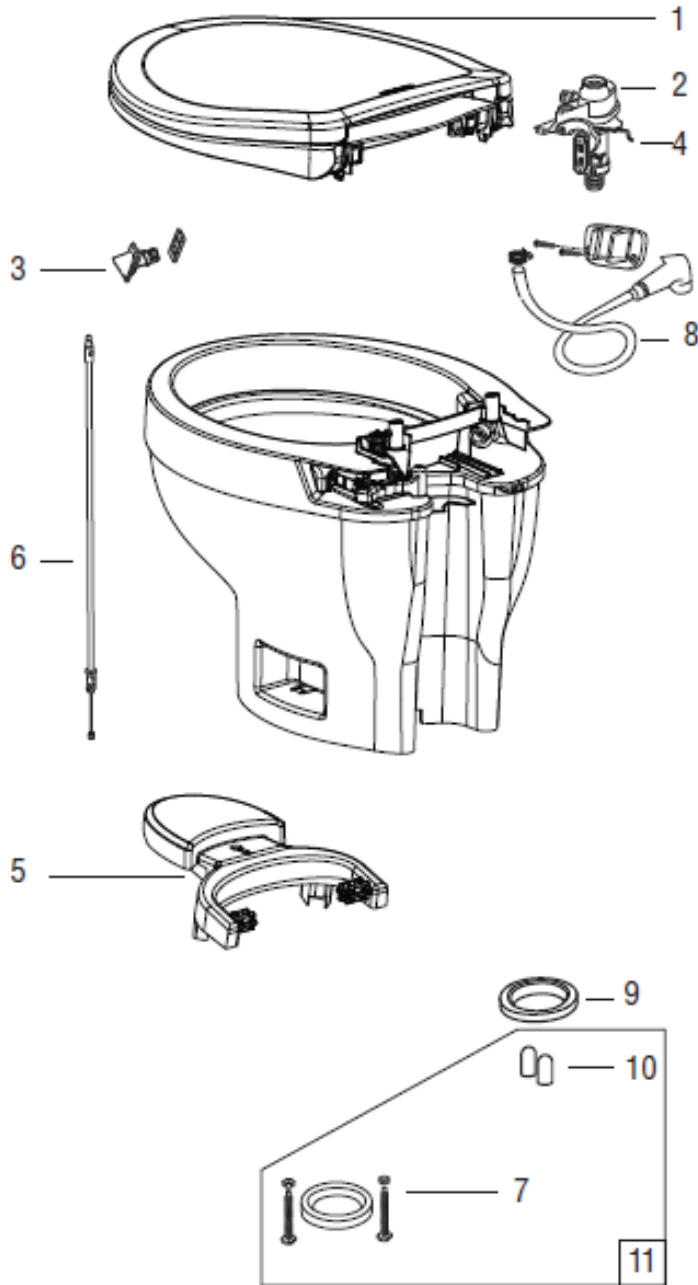

Aqua-Magic[®] VI

High & Low, Pedal Flush

Fresh Water Flush
Permanent Toilet

Key No.	Part No.	Description
1	31856	Seat and Cover Assembly - White
	31859	Seat and Cover Assembly - Parchment
2	31705	Water Module Assembly
3	31857	Flush Tube and Nozzle Assembly - White
	31860	Flush Tube and Nozzle Assembly - Parchment
4	36528	Water Module Link
5	31858	Pedal - White
	31861	Pedal - Parchment
6	31711	Foot Cable (Pedal Flush Model Only)
7	12524	Closet Bolt Package
8	33226	Hand Spray Kit - White
9	31708	Blade Seal
10	31713	Universal Bolt Cap - White
	31724	Universal Bolt Cap - Parchment

Not Shown	
Part No.	Description
33239	Closet Flange Seal