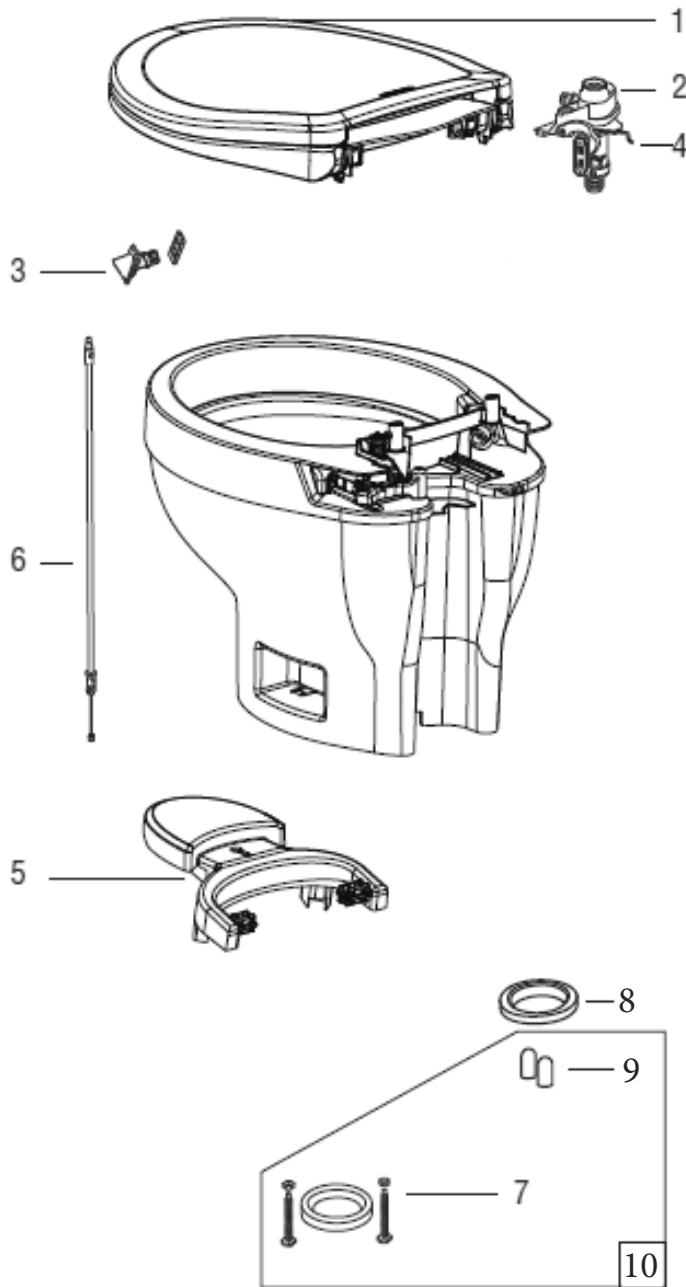

Aqua-Magic[®] VI

High & Low, Pedal Flush

Fresh Water Flush
Permanent Toilet

Key No.	Part No.	Description
1	31859	Seat and Cover Assembly – Parchment
	31856	Seat and Cover Assembly – White
2	31705	Water Module Assembly
3	31860	Flush Tube and Nozzle Assembly – Parchment
	31857	Flush Tube and Nozzle Assembly – White
4	36528	Water Module Link
5	31861*	Pedal – Parchment
	31858	Pedal – White
6	31711	Foot Cable
7	12524	Closet Bolt Kit
8	31708	Blade Seal
9	31724*	Universal Bolt Cap – Parchment
	31713	Universal Bolt Cap – White
10	28972	Closet Bolt Kit – Parchment (Includes Caps)
	28971	Closet Bolt Kit – White (Includes Caps)

Not Shown	
Part No.	Description
33239	Closet Flange Seal

Not available

* Limited Availability