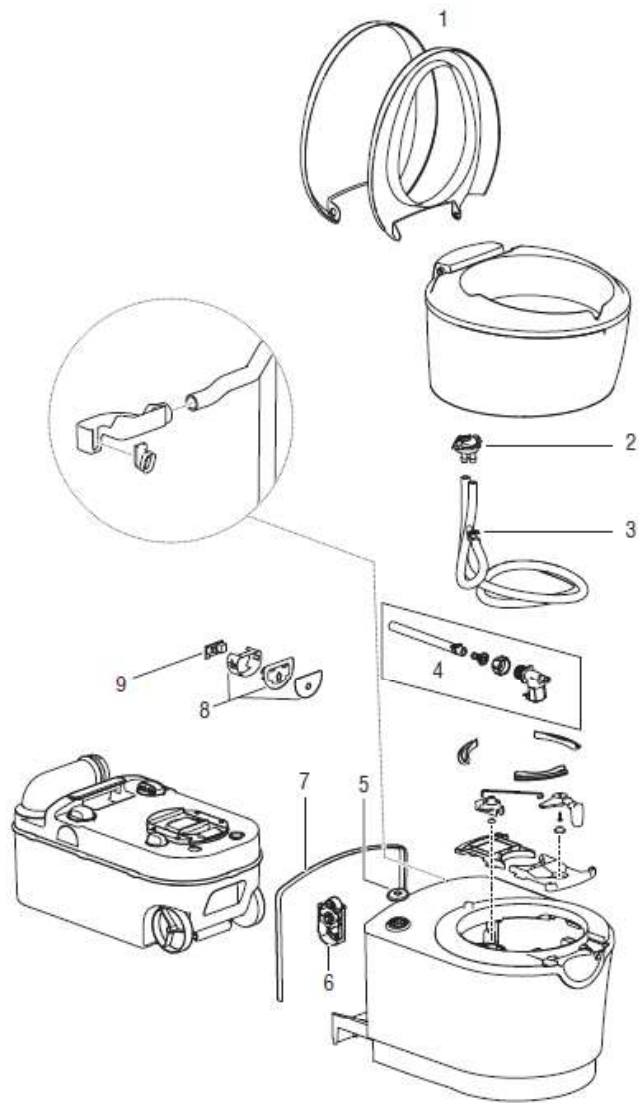

Cassette® C223 S

Key No.	Part No.	Description
1	20095062	Seat and Cover
2	16833	Vacuum Breaker
3	20095262	Flush Tube and Nozzle
4	23709	Electric Valve, Hose Nut & Hose Barb
5	200956	<i>Level Indicator Lens</i>
6	200957	Level Indicator
7	200958	Seal Base Wall
8	20096162	Sticker, Control Panel, and Wall Interface
9	200962	PCB