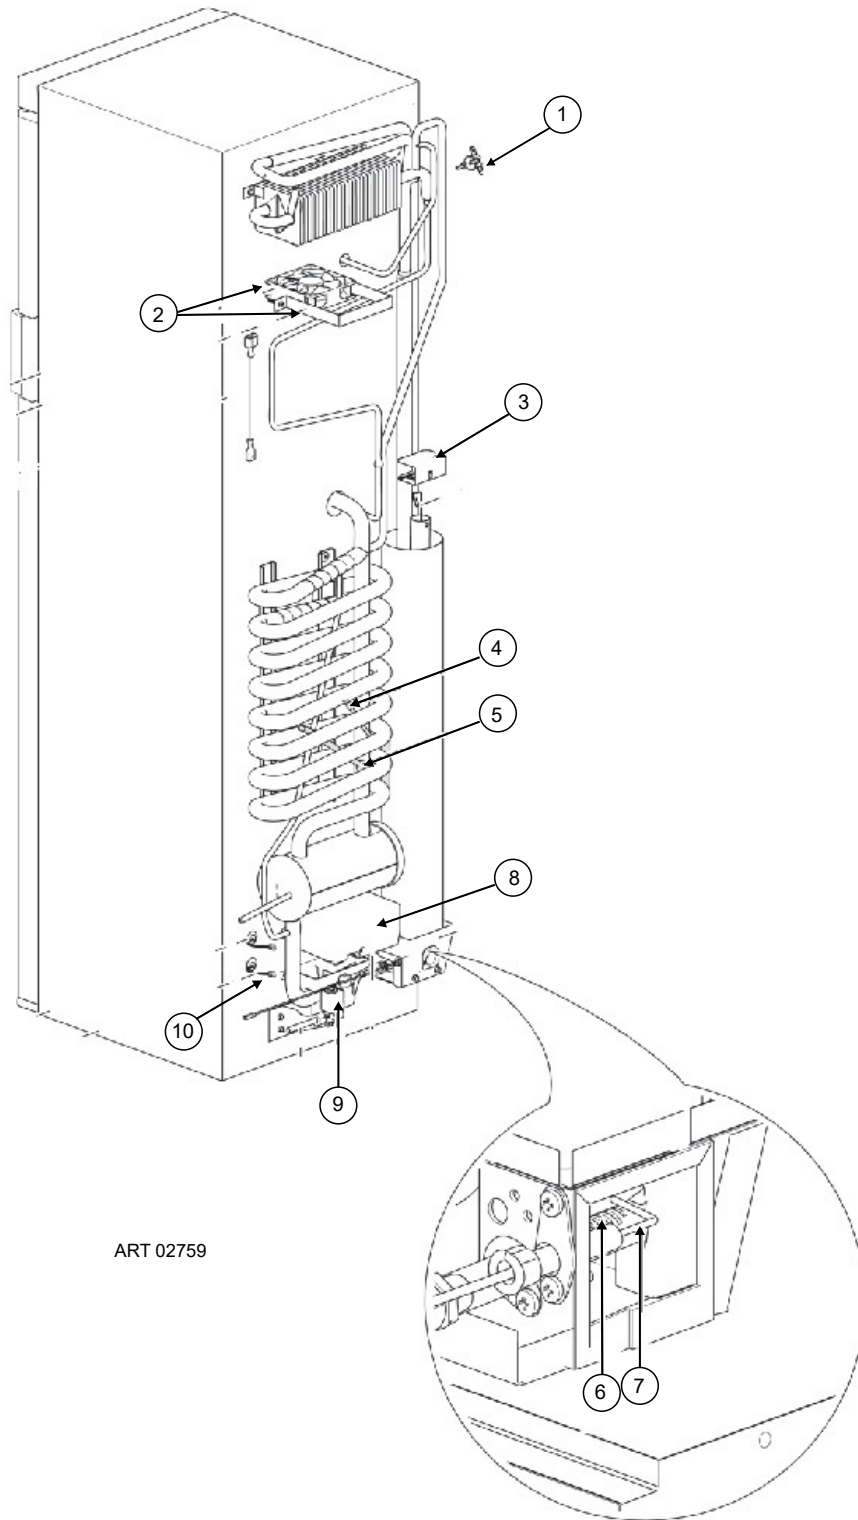

CABINET AREA (REAR VIEW) - N4141

CABINET AREA (REAR VIEW) - N4141

NO.	PART #	DESCRIPTION	N4141
1	636877*	THERMOSTAT DC FAN	X
2	636876	<i>KIT SERV FAN REPLACEMENT</i>	X
	639190	<i>BRACKET</i>	X
3	690839	<i>HEAT CAP</i>	X
4	638215	KIT SERVICE HEATER REPLACEMENT	X
5	639192	KIT SERVICE HEATER REPLACEMENT	X
6	638986	BURNER ASSEMBLY	X
7	636872	SPARK ELECTRODE	X
8	692249	POWER CONTROL BOARD	X
9	636873	GAS VALVE	X
10	636874	THERMISTOR CABLE	X
NS	636875*	COMMUNICATION CABLE	X
NS	691446	KIT SERV POWER CORD 120VAC	X
NS	692583	<i>HEAT DIFFUSER</i>	X
NS	634987	WIRE HARNESS - SOLENOID GAS VALVE	X

NS - NOT SHOWN

*

LIMITED AVAILABILITY

NOT AVAILABLE