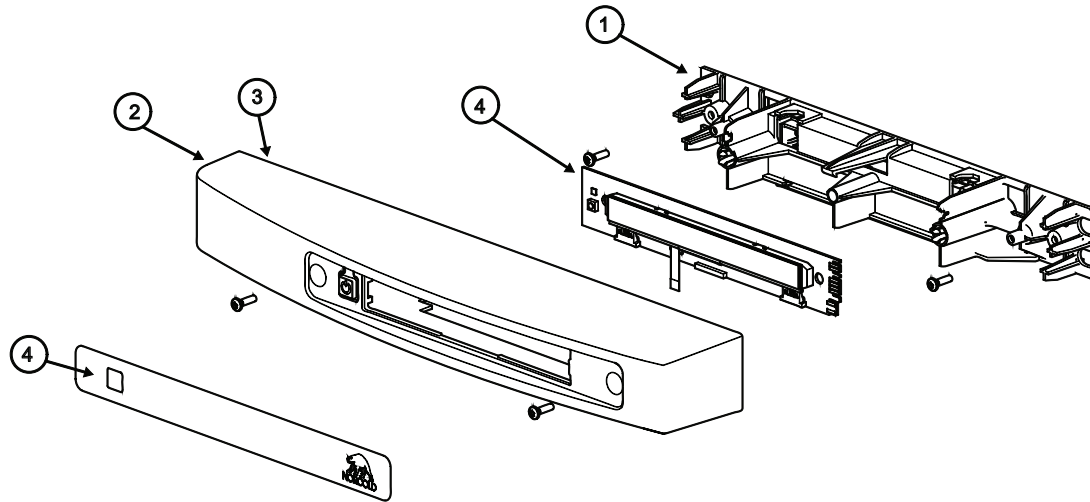

# CONTROL PANEL - N4104 / N4150 MODELS

ART 02750

NO.	PART #	DESCRIPTION	N4104	N4150
1	690869	DISPLAY BOARD MOUNTING BRACKET	X	X
2	69087027	HOUSING-CURVED LEFT (FOR LH HINGE)	X	X
3	69087127	HOUSING-CURVED RIGHT (FOR RH HINGE)	X	X
4	692246	PCB LCD DM	X	X
5	692251	Sticker LCD	X	X