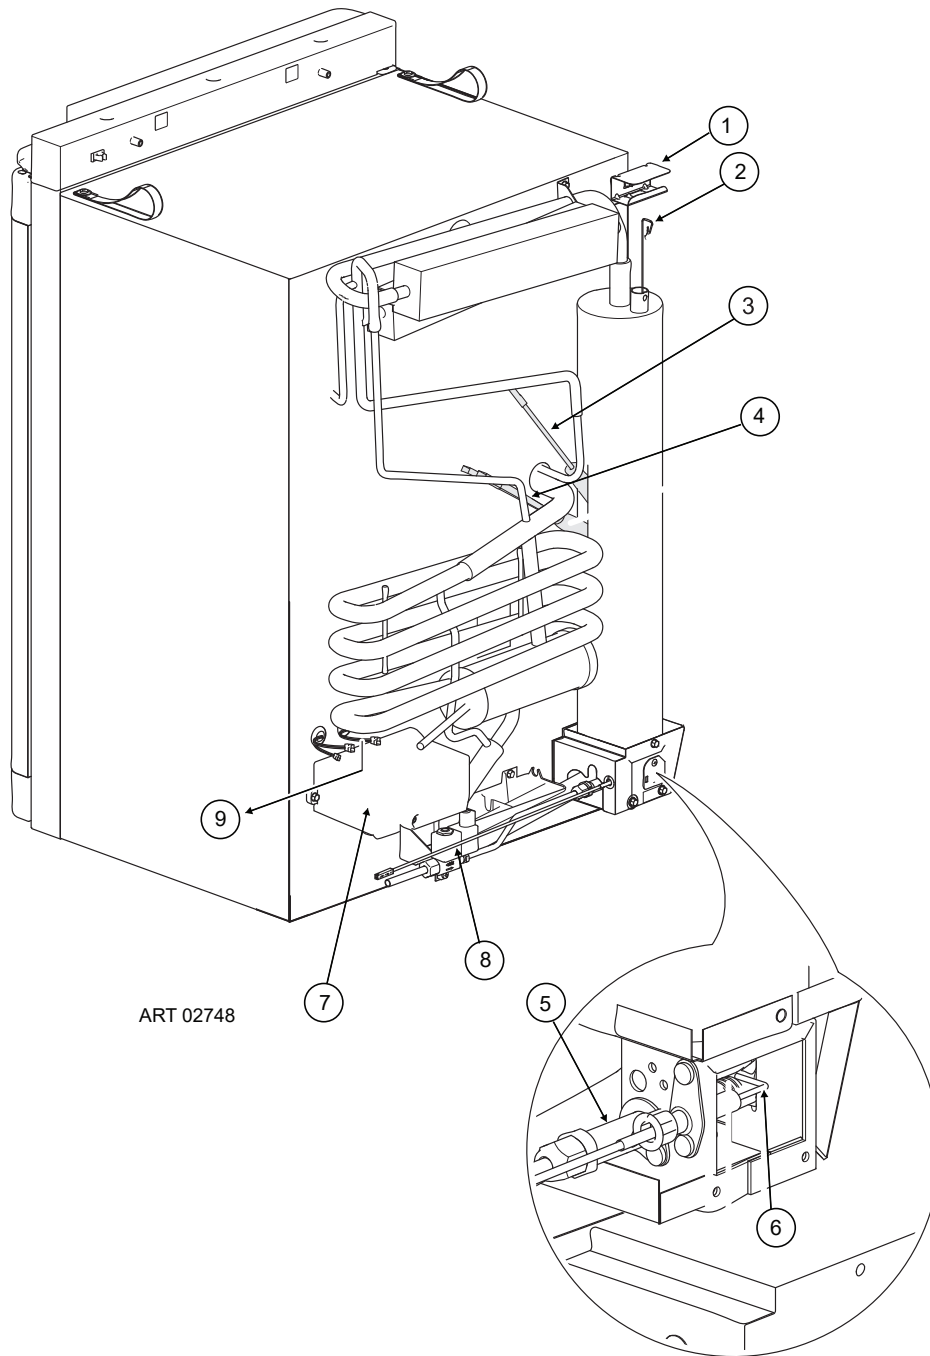

CABINET AREA (REAR VIEW) - N4104

CABINET AREA (REAR VIEW) - N4104

NO.	PART #	DESCRIPTION	N4104
1	636865	HEAT CAP	X
2	690878	HEAT DIFFUSER	X
3	636866	HEATER-AC	X
4	636867*	HEATER-DC	X
5	636868	<i>BURNER ASSEMBLY</i>	X
6	690830	SPARK ELECTRODE	X
7	692249	POWER CONTROL BOARD	X
8	636873	GAS VALVE	X
9	636874	THERMISTOR CABLE (CONNECTORS INCLUDED)	X
10	636875*	KIT SERV COMMUNICATION CABLE REPLACEMENT	X
NS	636876	<i>KIT SERV FAN REPLACEMENT</i>	X
NS	636877*	KIT SERV THERMOSTAT FAN	X
NS	691446	KIT SERV POWER CORD 120VAC	X
NS	634987	WIRE HARNESS - SOLENOID GAS VALVE	X

NS - NOT SHOWN

* LIMITED AVAILABILITY

NOT AVAILABLE