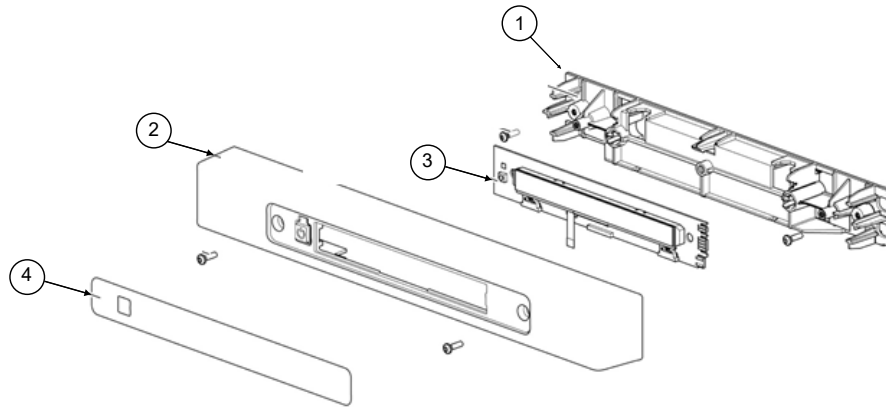

CONTROL PANEL - N4141 MODEL

ART 02762

NO.	PART #	DESCRIPTION	N4141
1	691102	TECHNICAL PANEL FLAT	X
	639217	KIT SERVICE CONTROL HOUSING REPLACEMENT	X
2	691104	HOUSING FLAT	X
3	692246	PCB LCD DM	X
4	692251	Sticker LCD	X

* LIMITED AVAILABILITY

NOT AVAILABLE