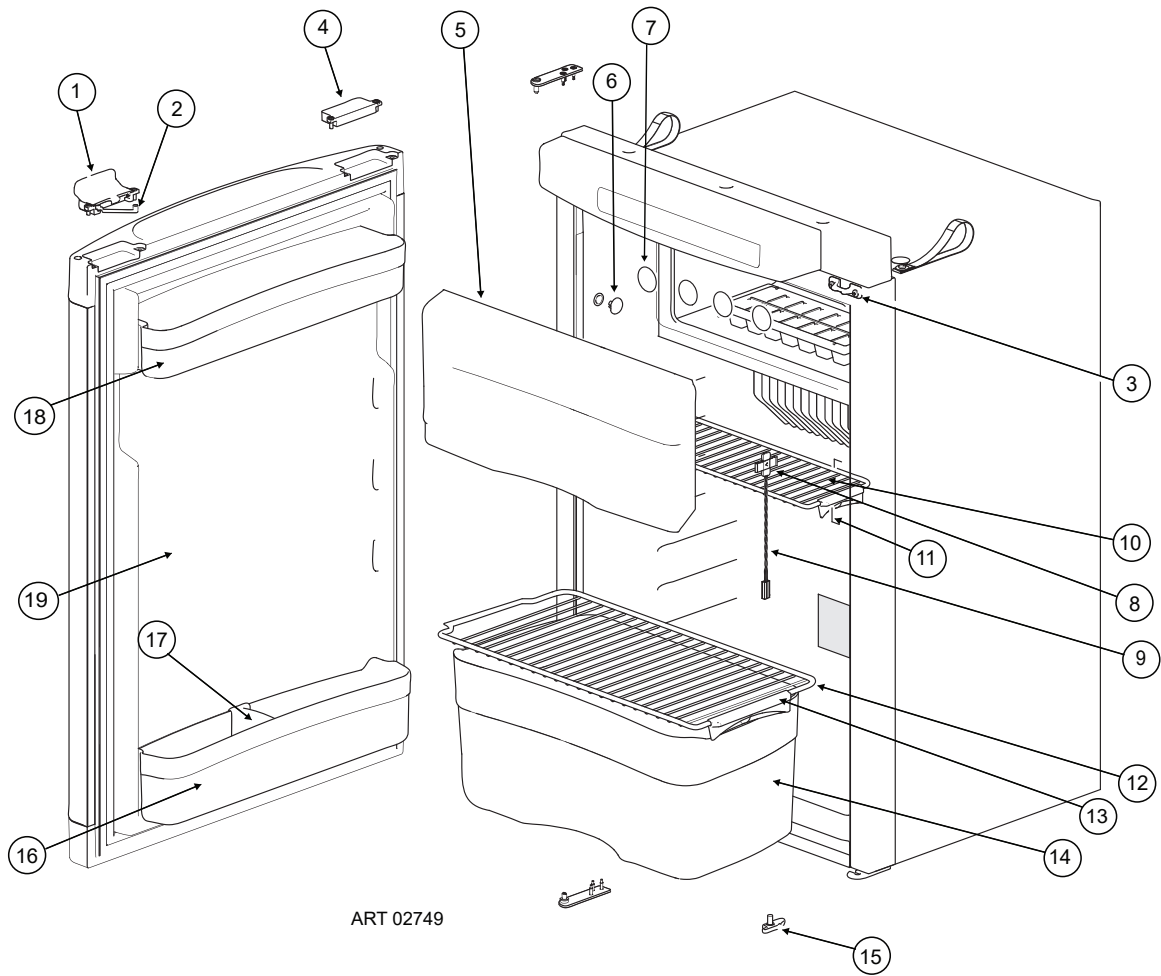

CABINET AREA (FRONT VIEW) - N4104

CABINET AREA (FRONT VIEW) - N4104

NO.	PART #	DESCRIPTION	N4104
1-4	69173927	LATCH AND POCKET COVER KIT	X
5	690852	FREEZER DOOR AND HINGES (2)	X
6	62362208	CAP (CONTAINS 2 CAPS)	X
7	62447908	CAP- FREEZER BOLT (CONTAINS 12 CAPS)	X
8	623059	FIN CLIP	X
9	623077	THERMISTOR	X
10	690815	SHELF 455 x 133	X
11	62362608	SHELF CLIP-SMALL	X
12	69082808	SHELF 454 X 220	X
13	62362508	SHELF CLIP-LARGE	X
14	69082908	VEGETABLE BIN	X
15	62400127	LATCH BOTTOM	X
16	69082408	DOOR BIN-CURVED WIDE	X
17	62698912	BOTTLE RETAINER	X
18	69082308	DOOR BIN-CURVED SHALLOW	X
19	690152107R	LOWER DOOR	X
NS	69021727	KIT-LH TO RH DOOR SWING	X
NS	69021827*	KIT-RH TO LH DOOR SWING	X
NS	635010	SR NEW STYLE HINGE SNG DOOR	X
NS	635011	SR NEW STYLE HINGE DBL DOOR	X

NS - NOT SHOWN

*

LIMITED AVAILABILITY

NOT AVAILABLE