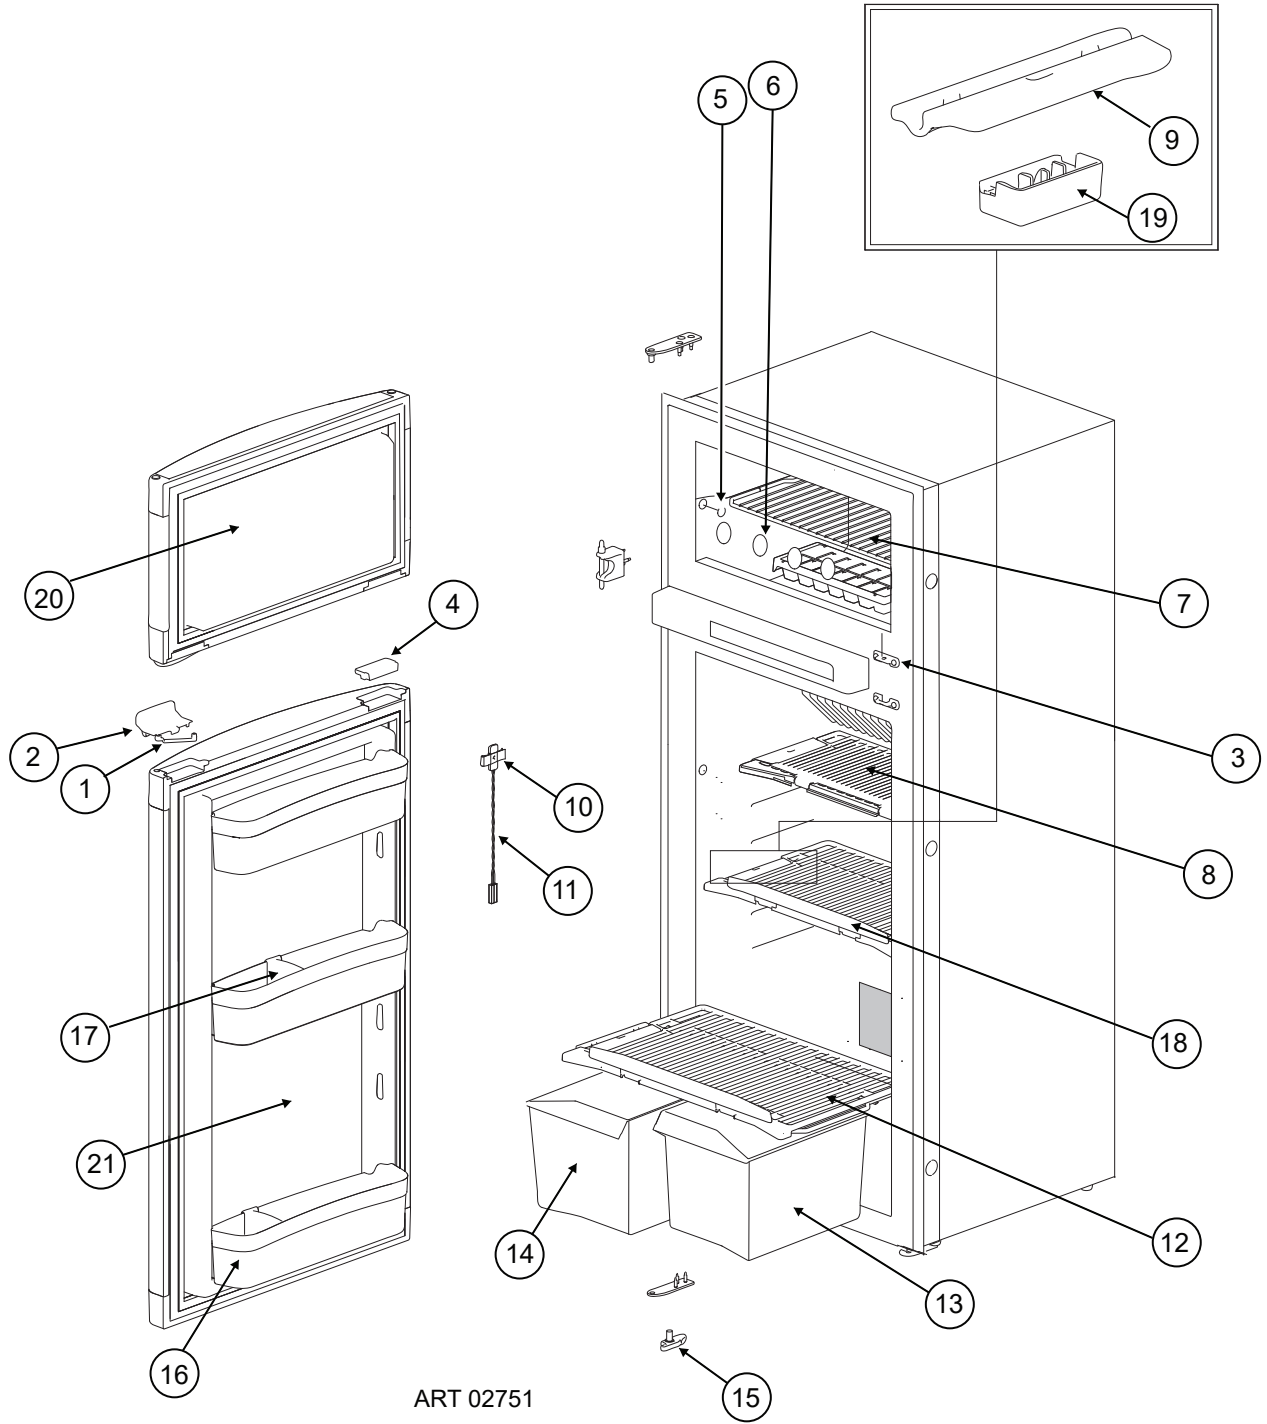

CABINET AREA (FRONT VIEW) - N4150

ART 02751

CABINET AREA (FRONT VIEW) - N4150

NO.	PART #	DESCRIPTION	N4150
1-4	69173927	LATCH AND POCKET COVER KIT	X
5	62362208	CAP (CONTAINS 2 CAPS)	X
6	62447908	CAP-FREEZER BOLT (CONTAINS 12 CAPS)	X
7	690843*	SHELF 404 x 238.5	X
8	692510	SHELF RACK 415 x 150	X
9	692513*	CLIP SHELF RACK SMALL	X
10	623059	FIN CLIP	X
11	623077	THERMISTOR	X
12	692511	SHELF RACK 415 x 200	X
13	692523	VEGETABLE BIN RIGHT	X
14	692522	VEGETABLE BIN LEFT	X
15	62400127	LATCH BOTTOM	X
16	692520	<i>DOOR BIN CURVED</i>	X
17	692521	<i>BOTTLE RETAINER</i>	X
18	692516	FOOD RETAINER	X
19	692515	CLIP RACK SAFETY LOCK	X
20	692372107R	KIT SERV UPPER DOOR	X
21	690153107R	KIT SERV LOWER DOOR	X
NS	69021527	KIT LH TO RH DOOR SWING	X
NS	69021627	KIT RH TO LH DOOR SWING	X
NS	635010	SR NEW STYLE HINGE SNG DOOR	X
NS	635011	SR NEW STYLE HINGE DBL DOOR	X

NS - NOT SHOWN

*

LIMITED AVAILABILITY

NOT AVAILABLE