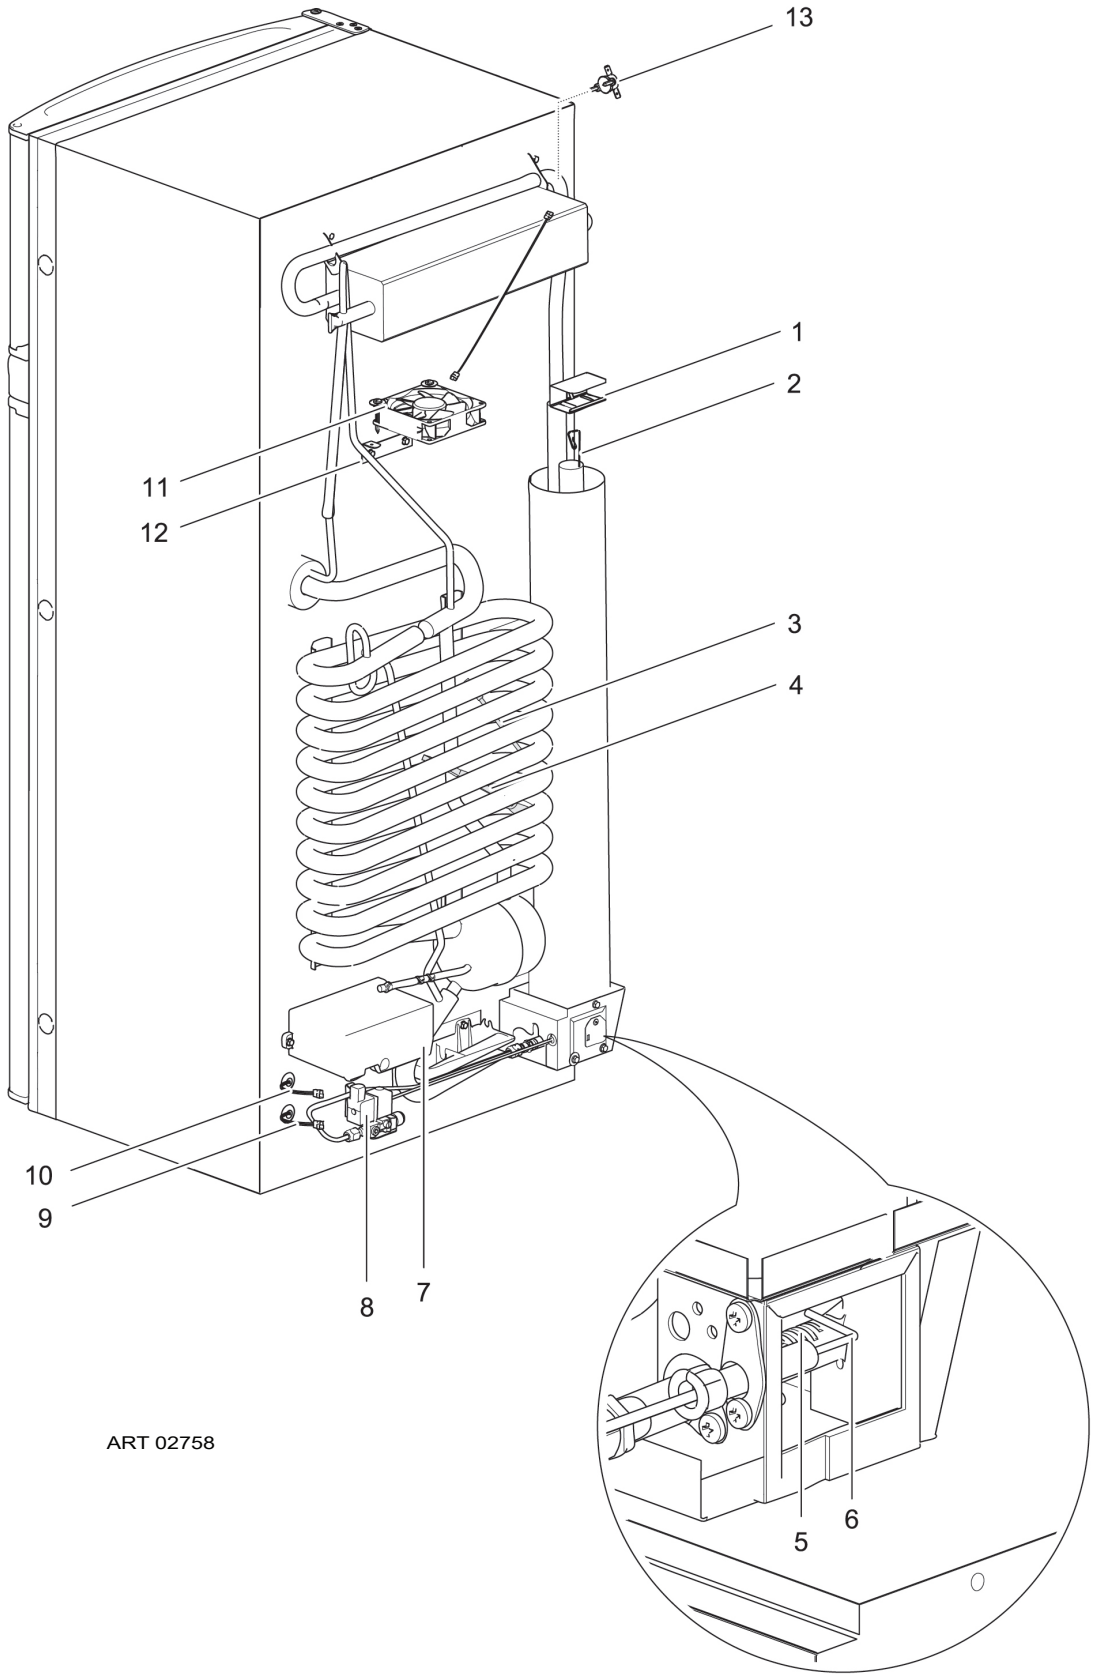

CABINET AREA (REAR VIEW) - N4150

CABINET AREA (REAR VIEW) - N4150

NO.	PART #	DESCRIPTION	N4150
1	636865	HEAT CAP	X
2	690879	HEAT DIFFUSER	X
3	638215	HEATER AC	X
4	639192	HEATER DC	X
5	623058	BURNER ASSEMBLY	X
6	690840	SPARK ELECTRODE	X
7	692249	POWER CONTROL BOARD	X
8	636873	GAS VALVE	X
9	636874	THERMISTER CABLE	X
10	636875*	COMMUNICATION CABLE	X
11 & 12	636876	FAN AND BRACKET	X
13	636877*	KIT SERV THERMOSTAT FAN	X
NS	691446	KIT SERV POWER CORD 120VAC	X
NS	634987	WIRE HARNESS - SOLENOID GAS VALVE	X

NS - NOT SHOWN

* LIMITED AVAILABILITY

NOT AVAILABLE