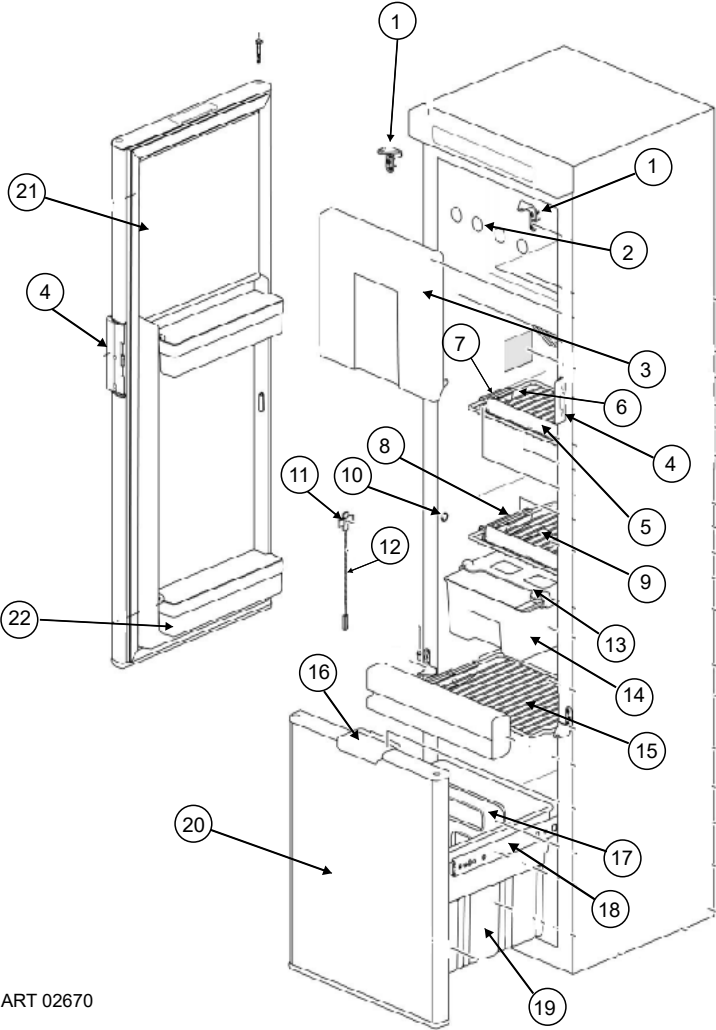

CABINET AREA (FRONT VIEW) - N4141

ART 02670

CABINET AREA (FRONT VIEW) - N4141

NO.	PART #	DESCRIPTION	N4141
1	691456	KIT- HINGE LH/RH	X
2	62447908	CAP FREEZER BOLT	X
3	639186	<i>FREEZER DOOR & HINGES (2)</i>	X
4	691113	KIT- DOOR HANDLE	X
5	691114	SHELF FOOD RETAINER	X
6	691730	<i>SHELF</i>	X
7	62362608	SHELF CLIP- SMALL	X
8	62362508	SHLEF CLIP- LARGE	X
9	691731*	SHELF	X
10	62362208	CAP (2)	X
11	623059	FIN CLIP	X
12	623077	THERMISTOR	X
13	691118	<i>GUIDING COVER</i>	X
14	692253	<i>SLIDE OUT BOX</i>	X
15	691732	<i>SHELF</i>	X
16	691287	<i>DRAWER HANDLE</i>	X
17	691120	<i>DRAWER DIVIDER</i>	X
18	691123	DRAWER GUIDES	X
19	691288	<i>DRAWER BIN</i>	X
20	690521	<i>DRAWER DOOR</i>	X
21	690519	CABINET DOOR	X
22	692254	DOOR BIN	X
NS	690611	<i>DOOR PANEL RETAINER</i>	X

NS - NOT SHOWN

* LIMITED AVAILABILITY

NOT AVAILABLE