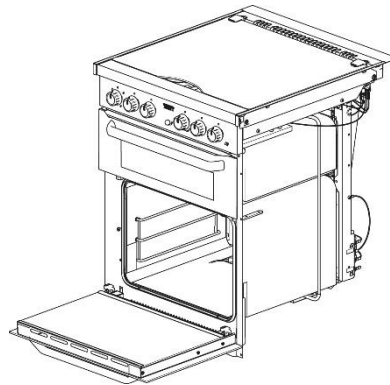

Oven door styles

Drop down oven doors

Drop down oven doors

Spare part number	Glass	Print	Cladding	Cladding position	Handle style	Handle colour
SMAO4330.BKX	Clear	Black	Yes	Sides		Brushed Nickel
SMAO4330.BK1X	Clear	Black	Yes	Full		Stainless
SMAO4330.BK7X	Clear	Black	Yes	Sides and Bottom		Stainless
SMAO4330.BK8X	Clear	Black	No	N/A		Brushed Nickel
SMAO4330.MIRX	Mirror	N/A	No	N/A		Stainless
SMAO4330.MIR1X	Mirror	N/A	No	N/A		Brushed Nickel