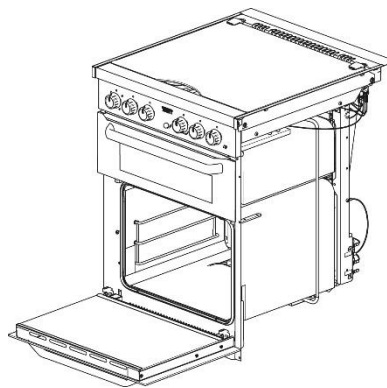

Cladding styles

Grill doors

Spare part number	Glass	Print	Cladding	Cladding position	Handle style	Handle colour
SMAO4320.BKX	Clear	Black	Yes	Sides		Brushed Nickel
SMAO4320.BK1X	Clear	Black	Yes	Full		Stainless
SMAO4320.BK7X	Clear	Black	Yes	Sides		Stainless
SMAO4320.BK8X	Clear	Black	No	N/A		Brushed Nickel
SMAO4320.MIRX	Mirror	N/A	No	N/A		Stainless
SMAO4320.MIR1X	Mirror	N/A	No	N/A		Brushed Nickel

Oven door styles

Drop down oven doors

Spare part number	Glass	Print	Cladding	Cladding position	Handle style	Handle colour
SMAO4330.BKX	Clear	Black	Yes	Sides		Brushed Nickel
SMAO4330.BK1X	Clear	Black	Yes	Full		Stainless
SMAO4330.BK7X	Clear	Black	Yes	Sides and Bottom		Stainless
SMAO4330.BK8X	Clear	Black	No	N/A		Brushed Nickel
SMAO4330.MIRX	Mirror	N/A	No	N/A		Stainless
SMAO4330.MIR1X	Mirror	N/A	No	N/A		Brushed Nickel