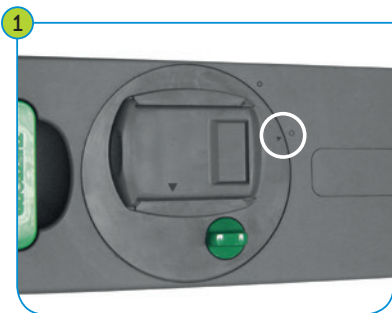

Cassette Toilet C400

Modern re-design

Perfect fit for your current C400 Thetford toilet

REFRESHED
DESIGN

left ✓

right | follow instructions

Cassette Toilet C500

Modern re-design

Perfect fit for your current C500 Thetford toilet