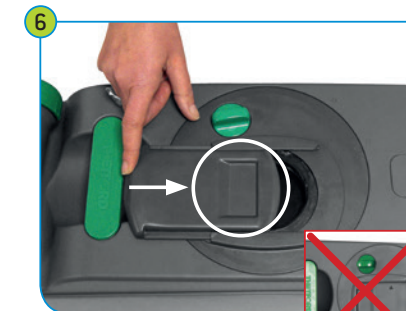

Cassette Toilet C400

Modern re-design

Perfect fit for your current C400 Thetford toilet

REFRESHED
DESIGN

left ✓

right | follow instructions

Cassette Toilet C500

Modern re-design

Perfect fit for your current C500 Thetford toilet