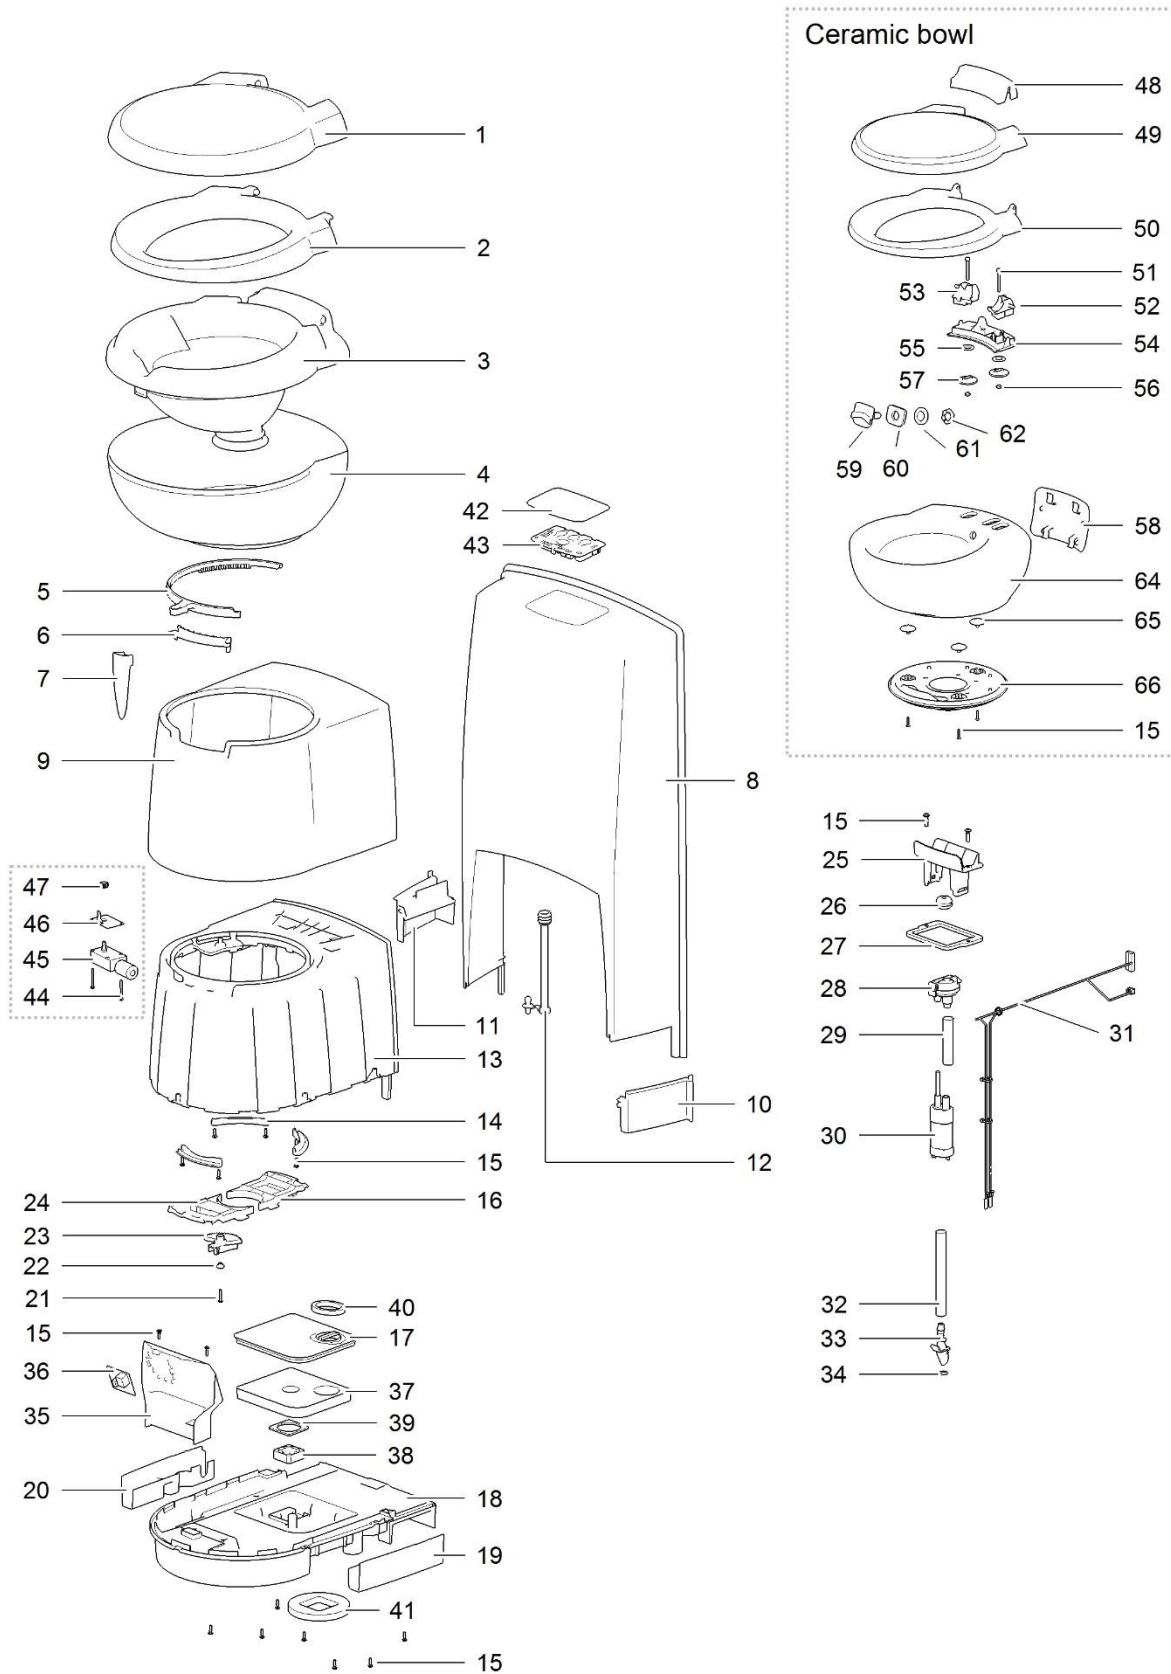

LE883_C262-CWE Toilett_1114-V02

		Spare part number	Spare part number	Spare part number	Colours available
1	Cover		93401		62
2	Seat				
3	Bowl inner	93433			62
4	Bowl outer				
5	Ring blade mechanism	50760			
6	Water diverter	93429			62
7	Handle	93402			47
8	Console				
9	Base upper				
10	Splashguard left				
11	Splashguard right				
12	Drain	50717			
13	Base frame				
14	Retainer bracket				
15	Screw 3.9 x 14				
16	Bowl retainer bracket	50733			
17	Vent plate	93439			62
18	Base lower				
19	Side cover left				
20	Side cover right				
21	Screw 3.9 x 22		50735		
22	Bushing				
23	Saddle				
24	Bowl retainer				
25	Cover console				
26	Grommet seal				
27	Cover seal				
28	Vacuum breaker	16833			
29	Tube WT inside				
30	Pump	93418			
31	Wire harness	93423			
32	Water supply tube				
33	Nozzle		93430		62
34	O-ring