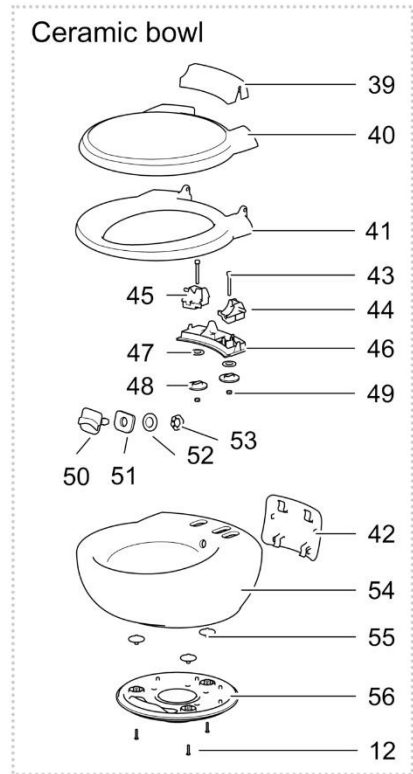

Spare part number	Spare part number	Spare part number	Colours available
1	Cover		93401		62
2	Seat				
3	Bowl inner	93433			62
4	Bowl outer				
5	Ring blade mechanism	50760			
6	Water diverter	93429			62
7	Handle	93402			47
8	Base upper				
9	Seal base wall	93428			62
10	Base frame				
11	Retainer bracket				
12	Screw 3.9 x 14				
13	Bowl retainer bracket	50733			
14	Vent plate	93439			62
15	Base lower				
16	Side cover left				
17	Side cover right				
18	Screw 3.9 x 22				
19	Bushing		50735		
20	Saddle				
21	Bowl retainer				
22	Umbrella seal	93434			
23	Pump	93435			
24	Drain tube	93436			
25	Nozzle	16443			62
26	O-ring	13106	93437		
27	Water supply tube (2.42 m)	93155			
28	Wire harness	93438