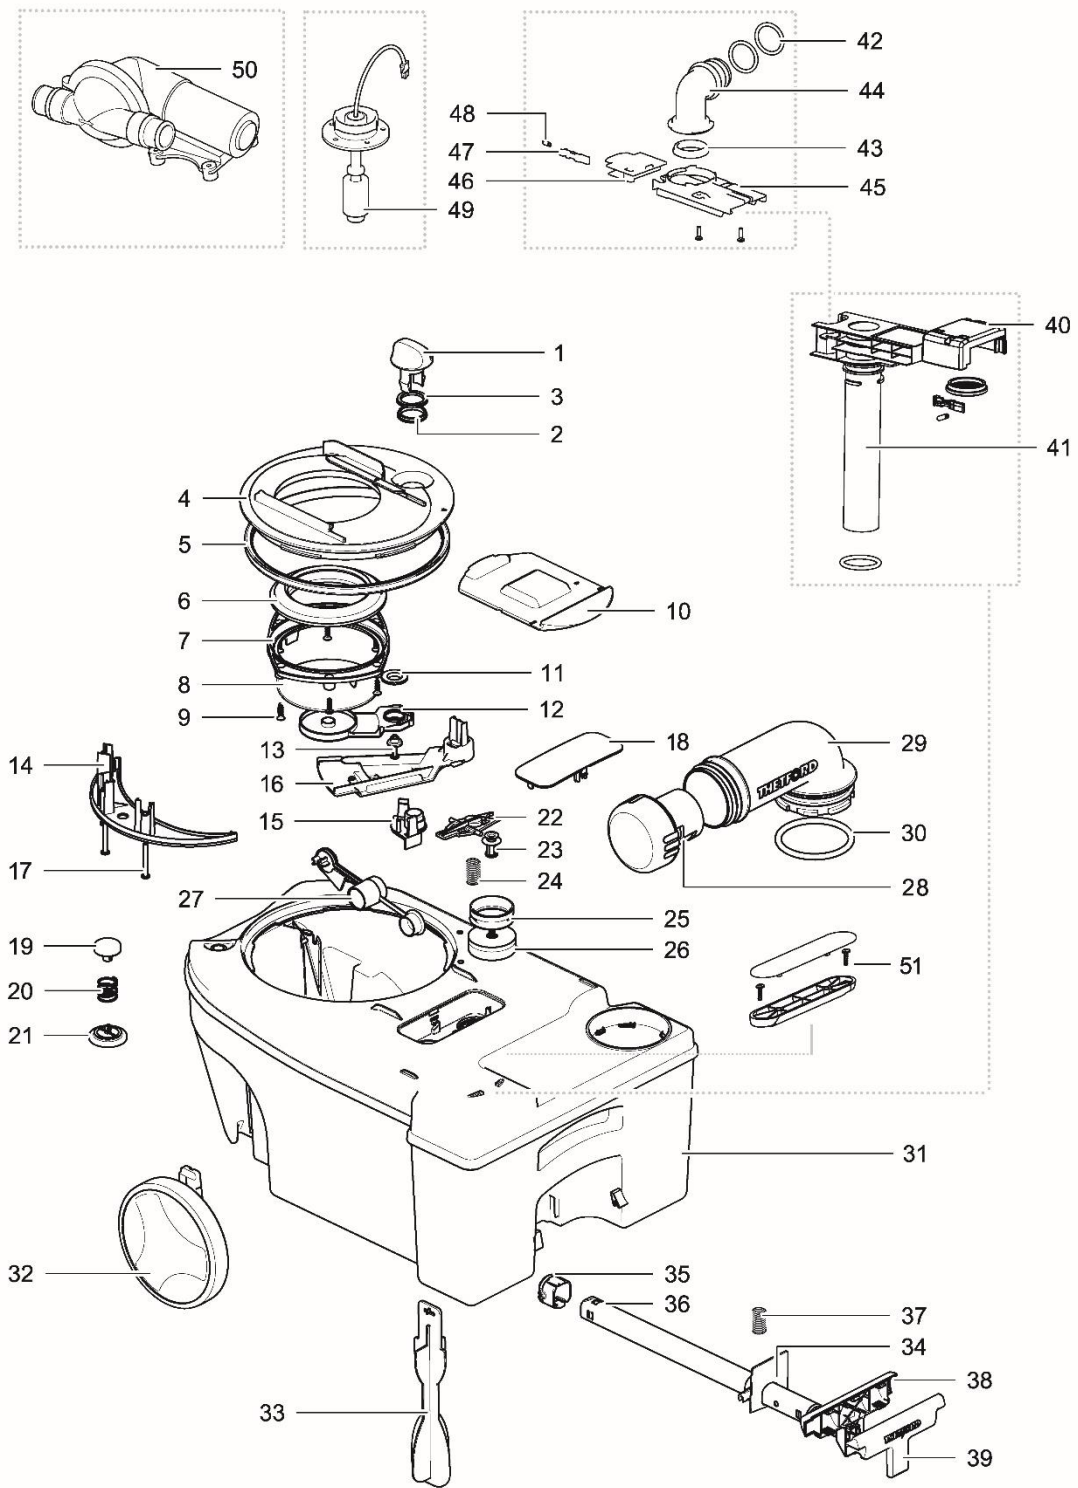

LE441_C250-C260-WHT

		Spare part number	Spare part number	Spare part number	Colours available
1	Blade opener				
2	Seal		23743		92
3	Washer				
4	Waste-holding tank plate	50723			06
5	Seal mechanism	50724			
6	Lip seal	23721			
7	Blade arm driver				06
8	Blade	50731			
9	Screw				
10	Sliding cover	50718		50727 waste- holding tank mechanism	
11	Bearing plate				
12	Blade arm				
13	Bushing/screw				
14	Support track				
15	Retainer mechanism				
16	Blade driver				
17	Screw				
18	Vent lid	50741			06
19	Vent button				
20	Spring		07524		92
21	Vent seal				
22	Vent lifter				
23	Vent pivot				
24	Vent spring				
25	Seal vent	21528	50732		
26	Float stem				
27	Float	50725			
28	Measuring cup	25810			06
29	Pour out spout		50719		92
30	O-ring				
31	Waste-holding tank complete <i>including sliding cover</i>		50700	50701 <i>pump out system</i>	06
32	Wheels 2X	50726			
33	Vent actuator				
34	Guide	50738			06
35	Bracket				
36	Telescopic system			50728	
37	Vent spring				
38	Pull handle grip				92
39	Pull handle cover	50737			
51	Handle cover Screws Handle				

} present since 2008