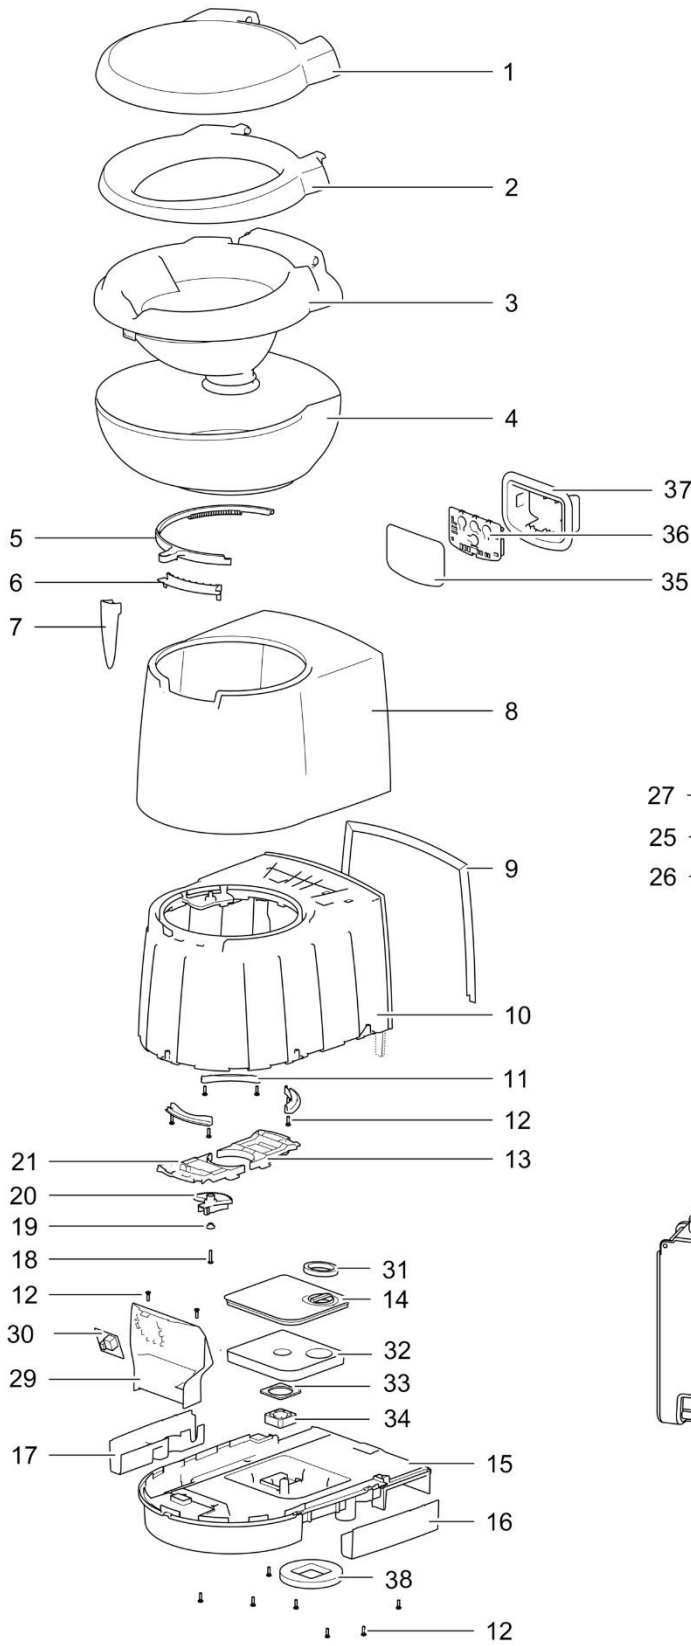

Spare part number	Spare part number	Spare part number	Colours available
1	Cover		93401		62
2	Seat				
3	Bowl inner	93433			62
4	Bowl outer				
5	Ring blade mechanism	50760			
6	Water diverter	93429			62
7	Handle	93402			47
8	Base upper				
9	Seal base wall	93428			62
10	Base frame				
11	Retainer bracket				
12	Screw 3.9 x 14				
13	Bowl retainer bracket	50733			
14	Vent plate	93439			62
15	Base lower				
16	Side cover left				
17	Side cover right				
18	Screw 3.9 x 22				
19	Bushing		50735		
20	Saddle				
21	Bowl retainer				
22	Umbrella seal	93434			
23	Pump	93435			
24	Drain tube	93436			
25	Nozzle	16443			62
26	O-ring	13106	93437		
27	Water supply tube (2.42 m)	93155			
28	Wire harness	93438