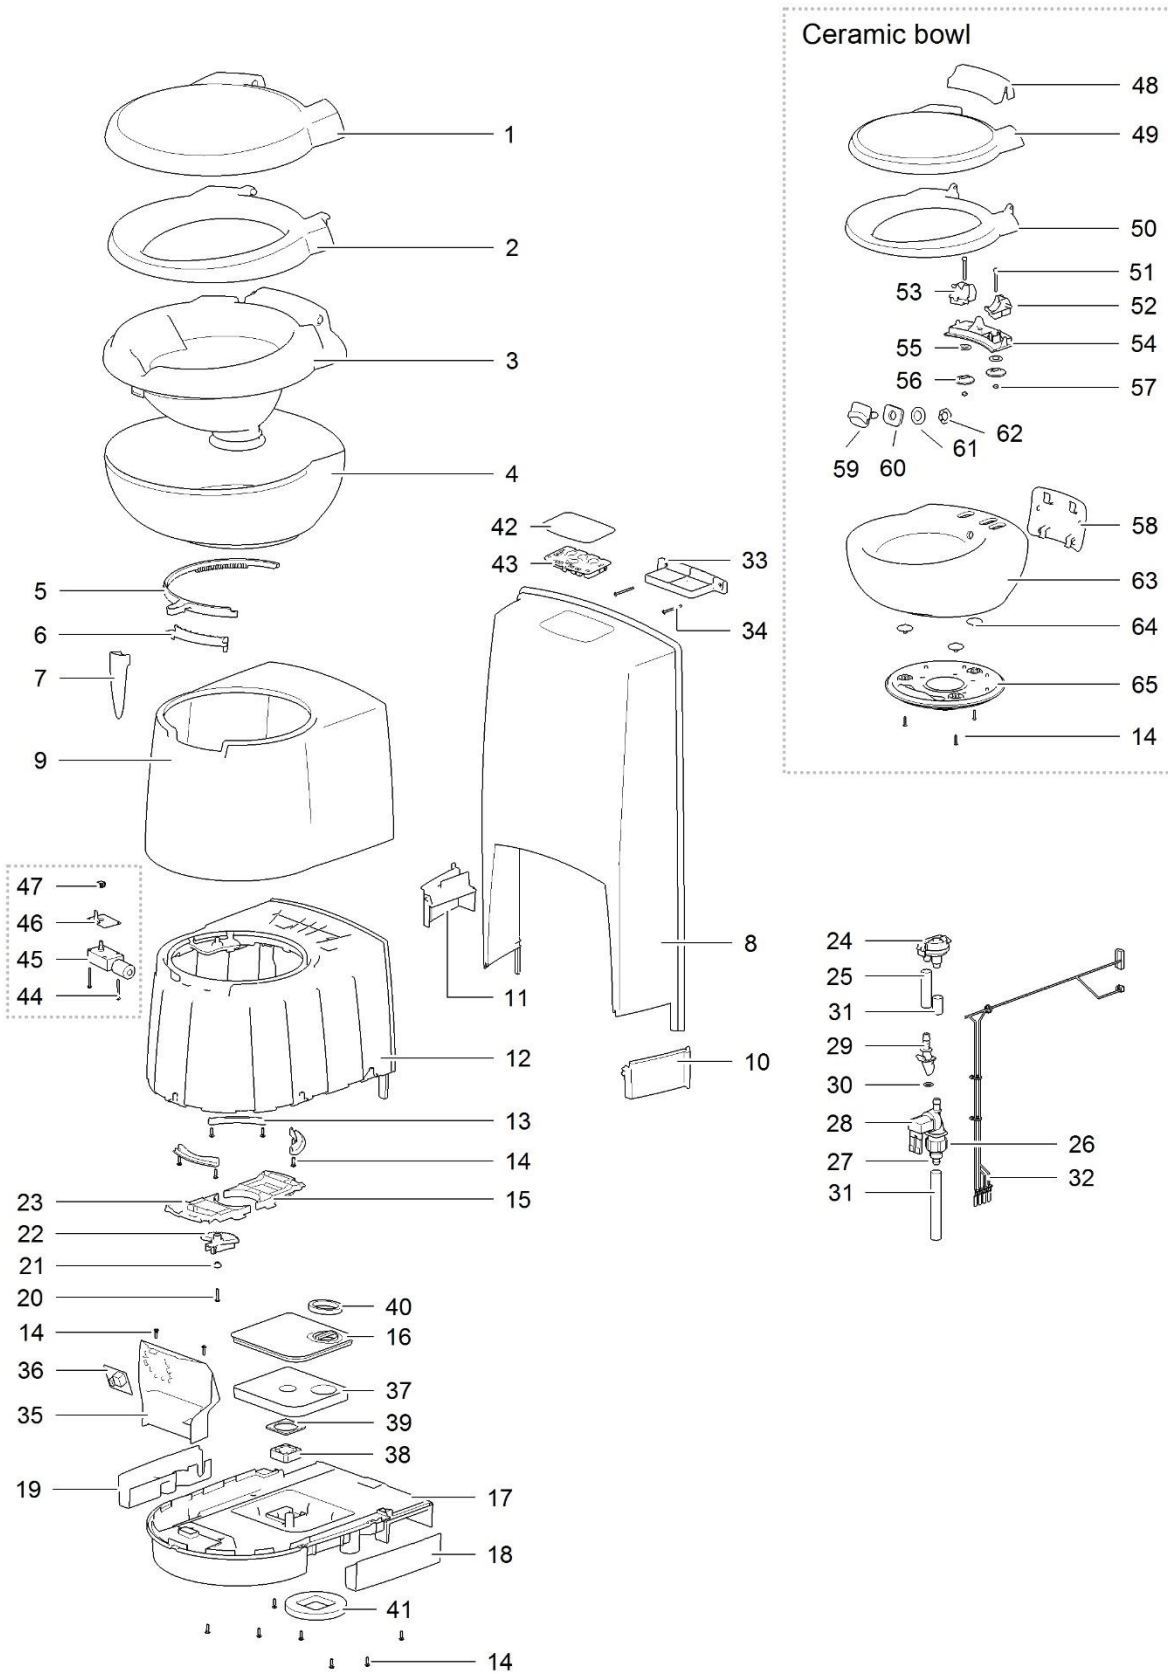

LE882_C263-CS Toilet_1115-V03

		Spare part number	Spare part number	Spare part number	Colours available
1	Cover		93401		62
2	Seat				
3	Bowl inner	93433			62
4	Bowl outer				
5	Ring blade mechanism	50760			
6	Water diverter	93429			62
7	Handle	93402			47
8	Console				
9	Base upper				
10	Splashguard left				
11	Splashguard right				
12	Base frame				
13	Retainer bracket				
14	Screw 3.9 x 14				
15	Bowl retainer bracket	50733			
16	Vent plate	93439			62
17	Base lower				
18	Side cover left				
19	Side cover right				
20	Screw 3.9 x 22				
21	Bushing		50735		
22	Saddle				
23	Bowl retainer				
24	Vacuum breaker	16833			
25	Water supply tube				
26	Hose nut				
27	Hose barb	23851			
28	Electric valve				
	< 01-09-2013			23709	
	Serial number < E244P.....				
	or C260 toilets with Waste				
	Transfer system				
	Electric valve 90°				
	> 01-09-2013				
	Serial number > E244P.....	90717			
	<i>Including numbers 26 & 27</i>				
29	Nozzle				
30	O-ring		93430		62
31	Water supply tube				
32	Wire harness	93422			
33	Wall bracket				
34	Screw parker 8 x ½ IN