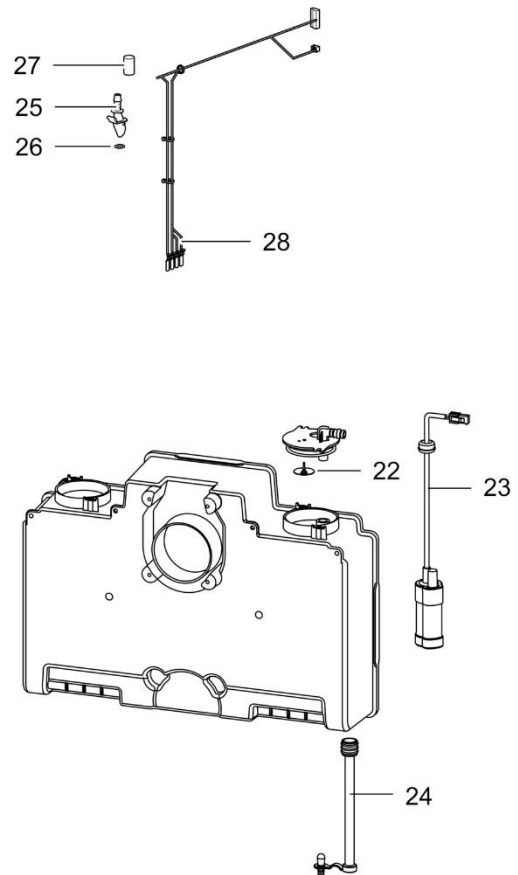

Spare part number	Spare part number	Spare part number	Colours available
1	Cover		93401		62
2	Seat				
3	Bowl inner	93433			62
4	Bowl outer				
5	Ring blade mechanism	50760			
6	Water diverter	93429			62
7	Handle	93402			47
8	Base upper				
9	Seal base wall	93428			62
10	Base frame				
11	Retainer bracket				
12	Screw 3.9 x 14				
13	Bowl retainer bracket	50733			
14	Vent plate	93439			62
15	Base lower				
16	Side cover left				
17	Side cover right				
18	Screw 3.9 x 22				
19	Bushing		50735		
20	Saddle				
21	Bowl retainer				
22	Umbrella seal	93434			
23	Pump	93435			
24	Drain tube	93436			
25	Nozzle	16443			62
26	O-ring	13106	93437		
27	Water supply tube (2.42 m)	93155			
28	Wire harness	93438