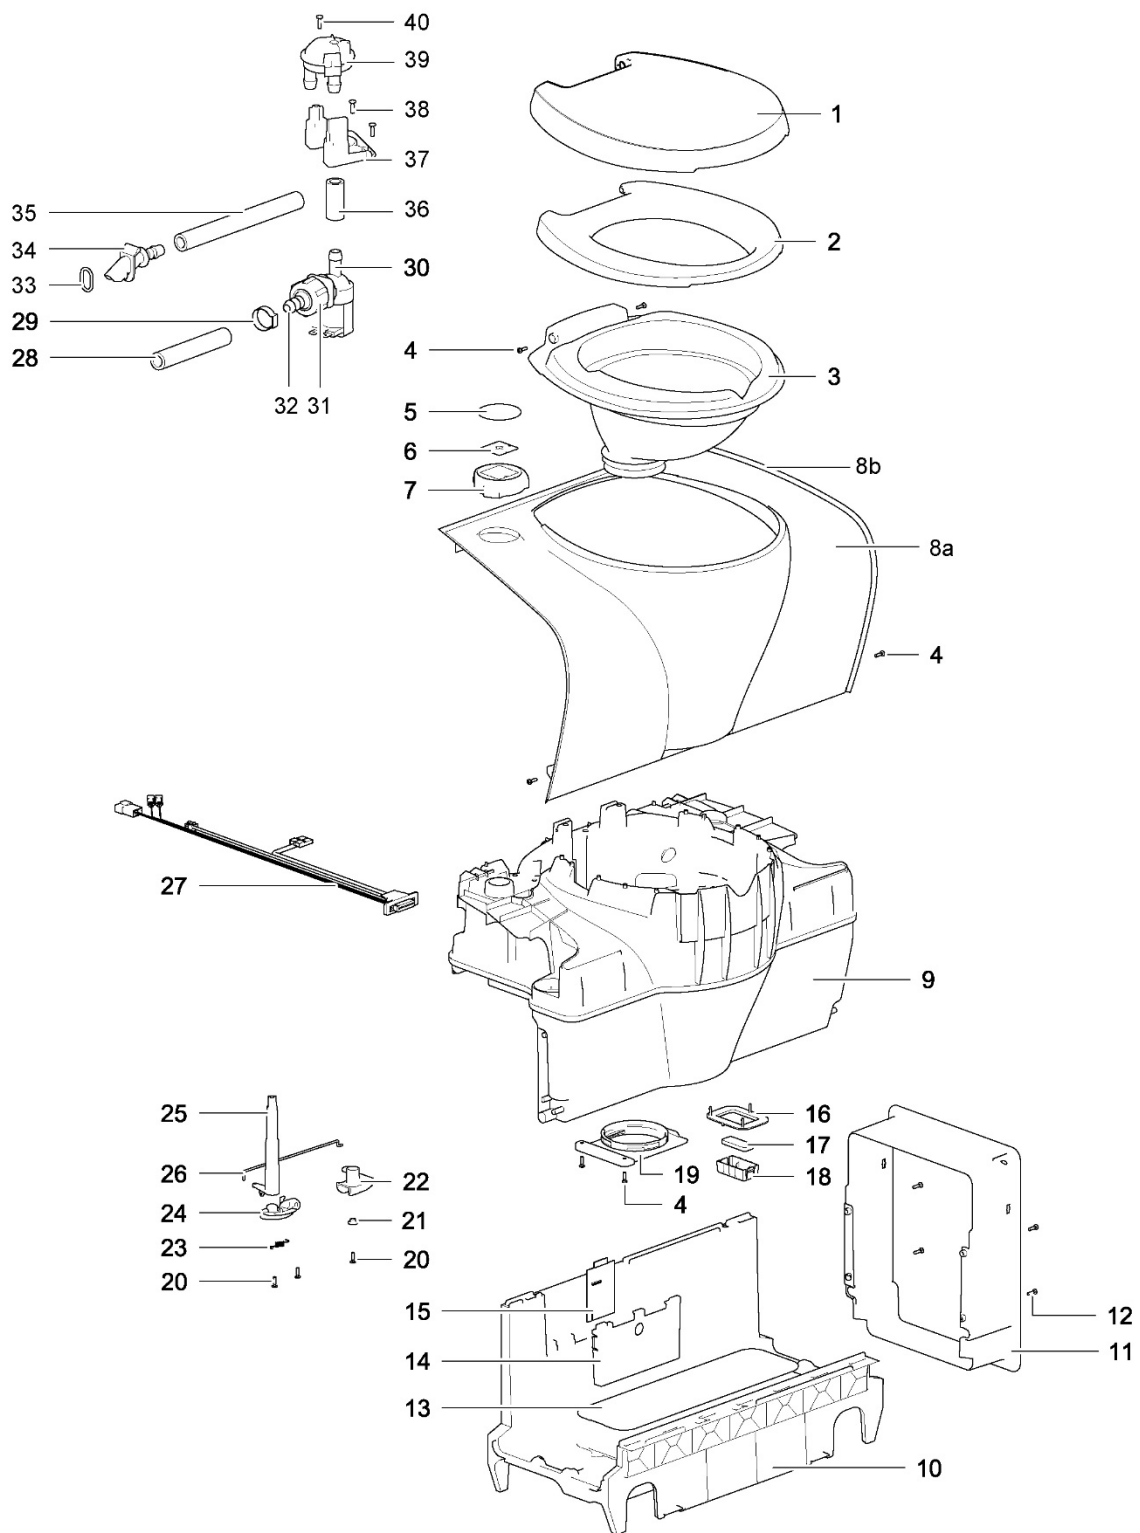

		Spare part number	Spare part number	Spare part number	Colours available
1	Cover		90713		62, 127
2	Seat				
3	Bowl		90727		62, <del>127</del>
4	Screw				
5	Sticker control knob		90725	90724	62, <del>127</del>
6	Control PCB		<i>C-model</i>	<i>X-model</i>	
7	Control knob		<i>(before 90701)</i>	<i>(before 90709)</i>	
8a	Cosmetic cover straight Cosmetic cover curved				
8b	Wall seal straight	90731			
	Wall seal curved	90730			
9	Water level sensor (X-model only)	90702			
10	Bench welded				
11	Cap waterfill funnel	16848			16
12	Waterfill funnel		90710	90719	
13	O-ring		<i>waterfill funnel</i>	<i>waterfill funnel</i>	
14	Waterfill elbow		<i>275mm</i>	<i>310mm</i>	
15	O-ring				
16	Tube PVC				
17	Drain connector				
18	Sight tube				
19	Clip sight tube	90711	90703		
20	Drain tube				
21	Tunnel				
22	Screw				
23	Base				
24	Pocket cover				
25	Housing PCB				
26	Main PCB	90704 <i>C-model</i>	90712 <i>X-model</i>		
27	Retaining plate				
28	Magnet				
29	Magnet basket				
30	Flange lock				
31	Bushing				
32	Saddle		51802		
33	Spring				
34	Bracket				
35	Shaft				
36	Link				
37	Drain plug				
38	O-ring				
39	Blind plug water fill				
40	Pump	90714			