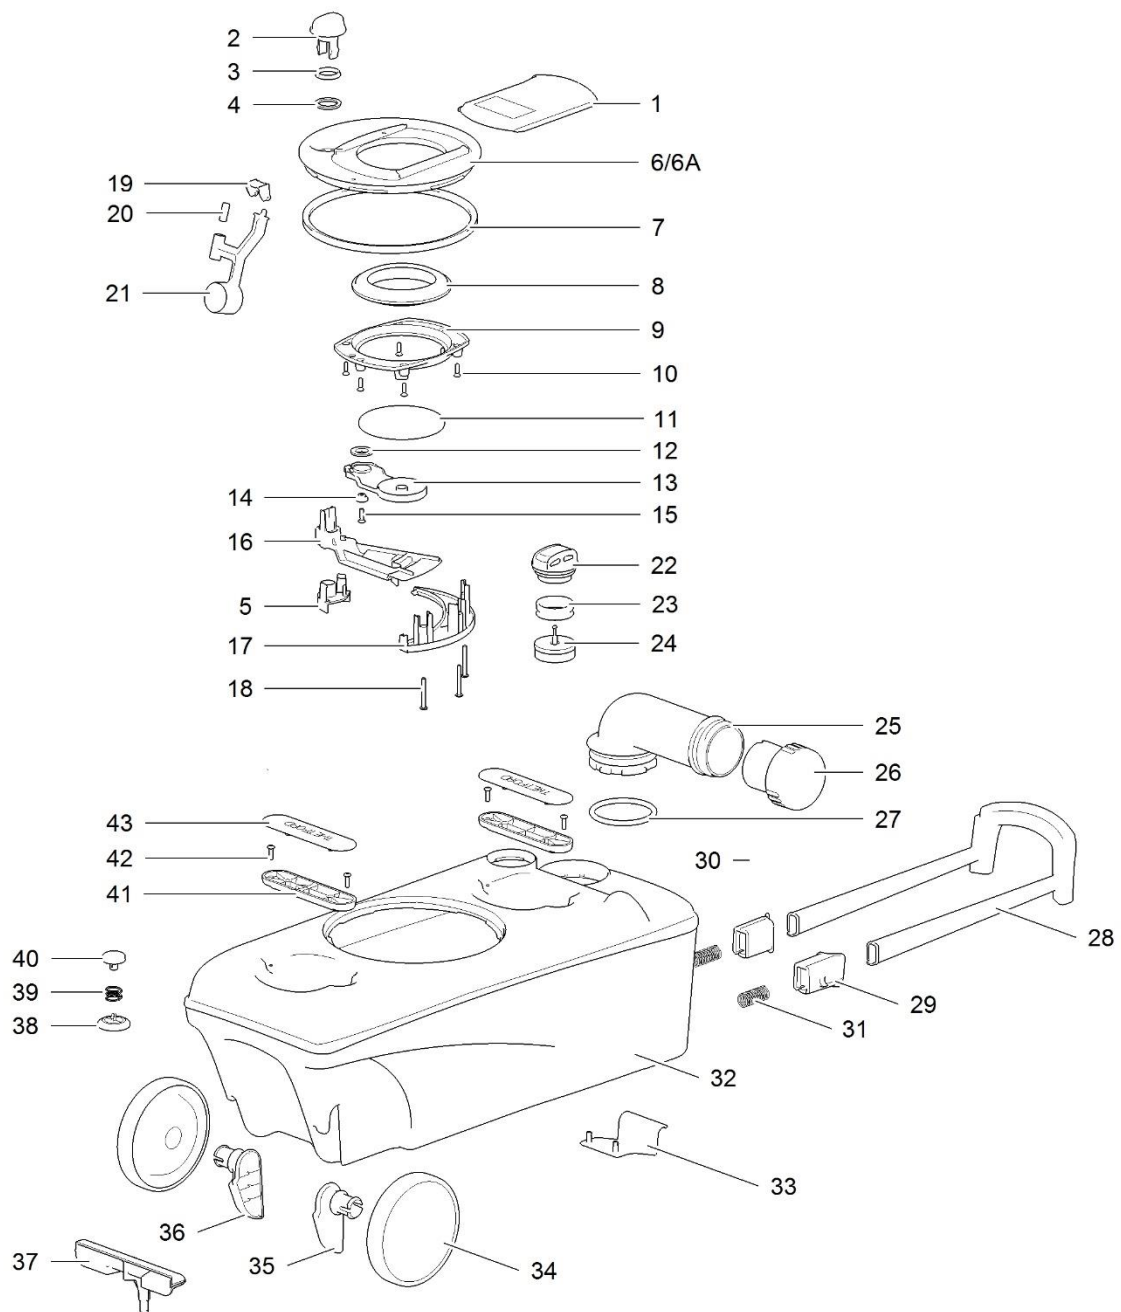

LE758_C500-WHT_1114-V02

		Spare part number	Spare part number	Spare part number	Colours available
1	Sliding cover	32301			06
2	Blade opener	32300	32331 <i>mechanism right</i>	32332 <i>mechanism left</i>	16
3	Washer				
4	Seal parker				
5	Mechanism retainer				
6	Holding tank plate Left hand version				
6A	Holding tank plate Right hand version	32328			06
7	Seal mechanism	50724			06
8	Lip seal	23721			
9	Seal plate				
10	Screw				
11	Blade	50731			
12	Bearing				
13	Blade arm				
14	Bushing				
15	Screw				
16	Blade driver				
17	Support track				
18	Screw				
19	Retainer	90706			
20	Magnet				
21	Float arm				
22	Upper automatic vent	23722		06	
23	Seal				
24	Foam				
25	Pour out spout		32306	06	
26	Measuring cup	25810		16	
27	O-ring				
28	Pull handle		51805	16	
29	Pull handle bushing right				
30	Pull handle bushing left				
31	Spring				
32	Waste-holding tank complete		90707 <i>right hand version</i>	90708 <i>left hand version</i>	06
33	Tank lock clip	51801			16
34	Wheel		32308	06	
35	Wheel bearing right				
36	Wheel bearing left				
37	Wheel bracket				
38	Vent seal		32307	16	
39	Spring				
40	Vent button