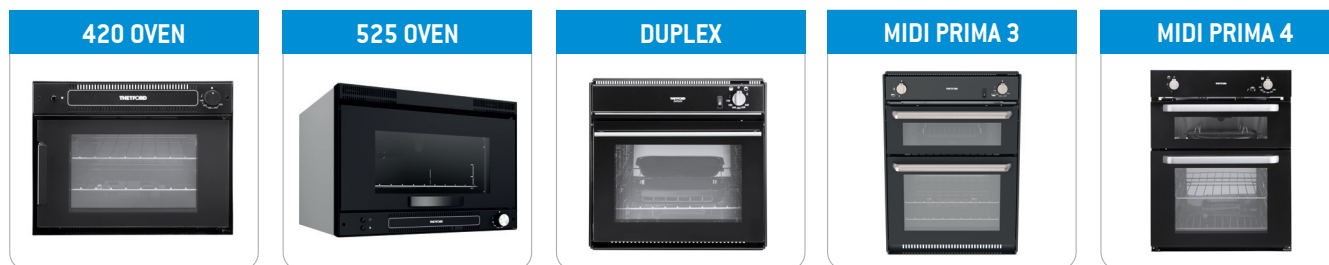

THE FORD Ovens & Grills

Type	Oven	Oven with Grill	Oven with Grill	Seperate Oven and Grill	Seperate Oven and Grill
Main dimension (HxWxD)	335x418x440 mm	369x525x480 mm	445x456x490 mm	644x444x450 mm	640x495x460 mm
Nominal width – build-in dimension	420 mm	527 mm	445 mm	445 mm	498 mm
Total heat input – gas	1.0 kW	2,5 kW	3.2 kW	3.1 kW	3,2 kW
Gas burner – grill	n/a	1,5 kW	1.6 kW	1.5 kW	1,6 kW
Gas burner – oven	1.0 kW	1,0 kW	1.6 kW	1.6 kW	1,6 kW
Grill capacity	n/a	Integrated in oven cavity	Integrated in oven cavity	13 L	17,5 L
Oven capacity	23 L	23 L	36 L	36 L	37 L
Max input gas	72.0 g/h	108 g/h	230.4 g/h	223.2 g/h	230.4 g/h
Spark ignition	12V dc	12V dc	12V dc	12V dc	12V dc
Oven light	Yes	Yes	No	No	No
Oven door hinging	Side Open [L/H, Swappable to R/H]	Top	Drop Down	Drop Down	Drop Down
Lower pan storage door	N/A	N/A	N/A	No	No
Net weight	10.5 kg	15,8 kg	14.0 kg	18.0 kg	16.5 kg
Part number	S0V4205-SP	S0G5205-SP	S0G70998-SP	S0P70998-SP	S0P13907-SP