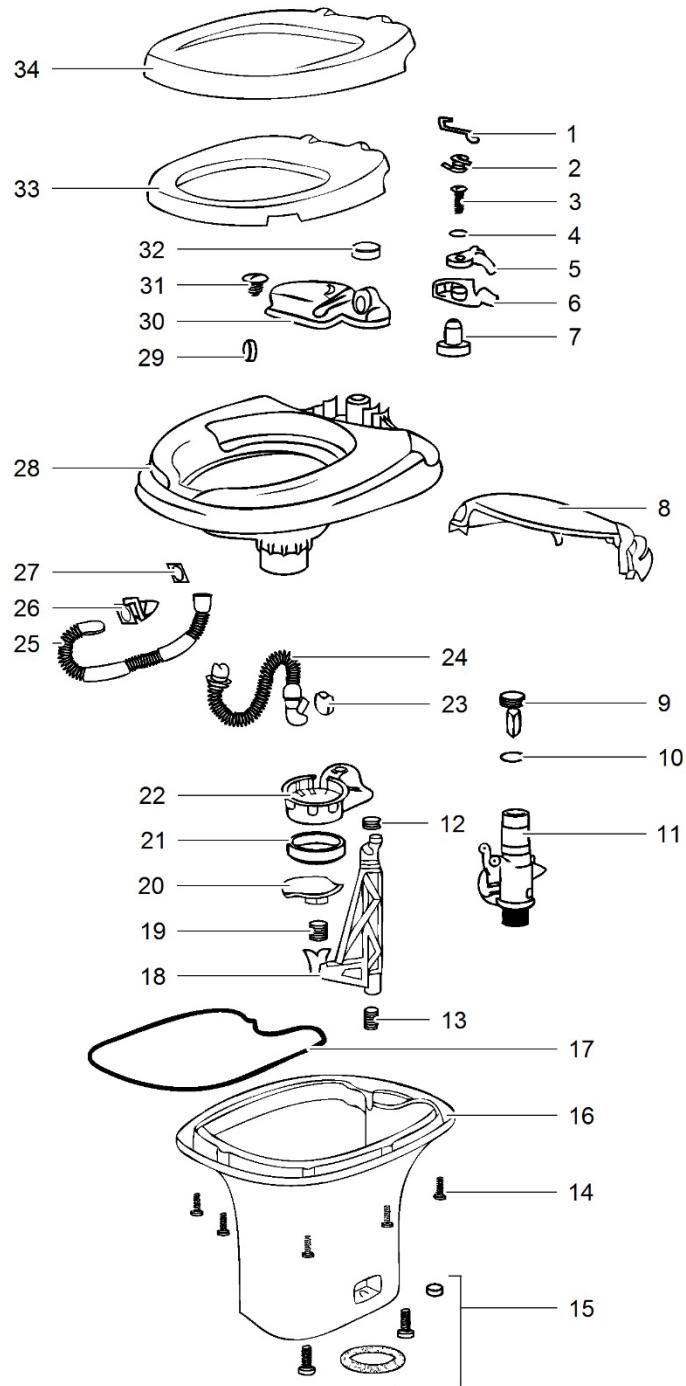

LE:1163\_Aqua Magic Starlite/Galaxy\_1014-V02

	Spare part number	Spare part number	Spare part number	Colours available
1	Cover parchment			
2	Seat		36768	
3	Cover ivory/tanpad			
4	Hinge pin	16183		62
5	Top hole plug			
6	Vacuum breaker			
7	Hose clamp	02504		
8	Tube			
9	Tube			
10	Ball valve		09868	
11	Closet flange seal	02125	08975	
12	Nut	02690		
13	Closet bolt	<del>05001</del>		
14	Screw	03994		
15	Ball valve drive arm			
16	Lock washer			
17	Base assembly nut			
18	Spring			
19	Spring			
20	Push link			
21	Drive arm			
22	Retaining ring			
23	Pedal arm			
24	Base & cover mechanism blade			
25	Screw			
26	Cotter pin			
27	Bushing			
28	Level plate			
29	Pedal arm			
30	Pedal open			
	Mechanism repair package	08368		
	Mechanism complete			
	<i>March 1985 – July 1990</i>	14622		
	<i>After July 1990</i>	24203		

For more accessories refer to page 12

XXXXXX is not available anymore

LE1164\_Aqua Magic IV\_0514-V01

		Spare part number	Spare part number	Colours available
1	Link ball valve			
2	Spring level return			
3	Screw			
4	Washer			
5	Water lever	12514		62
6	Flush lever	12515		
7	Bearing			
8	Cover mechanism			
9	Float			
10	O-ring		24846	
11	Watervalve			
12	Actuator arm seal			
13	Actuator spring	12517		
14	Screw			
15	Closet bolt package	12524		
16	Base			
17	PTI			
18	Actuator arm	<del>12479</del> <i>high version</i>	12923 <i>low version</i>	
19	Blade spring			
20	Blade	12482		
21	Blade seal	12481		
22	Blade track			
23	Flapper			
24	Overflow tube			
25	Flush tube			
26	Nozzle			
27	Gasket			
28	Bowl			
29	Seal			
30	Reservoir tank			
31	Screw			
32	Retaining band			
33	Seat		24641	10, 57, 62
34	Cover			