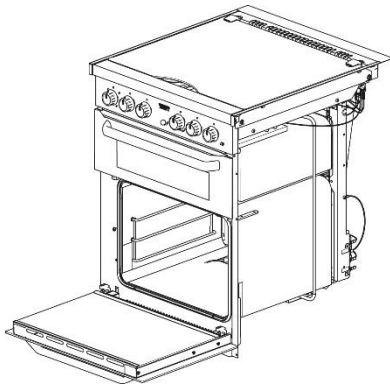

Cladding styles

No cladding

Side cladding

Behind handle cladding

Grill Doors

Spare part number	Glass	Print	Cladding	Cladding Position	Handle Style	Handle Colour
SMAO6750.BKX	Clear	Black	No	N/A		Brushed Nickel
SMAO6750.BK01X	Clear	Black	No	N/A		Chrome
SMAO6750.BK02X	Smoked	Black	No	N/A		Chrome
SMAO6750.BK03X	Clear	Black	Brushed Nickel	Sides		Brushed Nickel
SMAO6750.BK04X	Smoked	Black	Stainless	Behind Handle		Chrome
SMAO6750.BK05X	Clear	Black	Brushed Nickel	Sides		Chrome

Oven door styles

Drop down oven doors

Left hinged oven doors

Right hinged oven doors

Drop down oven doors

Spare part number	Glass	Print	Cladding	Cladding Position	Handle Style	Handle Colour
SMAO6761.BKX	Clear	Black	No	N/A		Brushed Nickel
SMAO6761.BK01X	Clear	Black	No	N/A		Chrome
SMAO6761.BK02X	Smoked	Black	No	N/A		Chrome
SMAO6761.BK03X	Clear	Black	Brushed Nickel	Sides		Brushed Nickel
SMAO6761.BK04X	Smoked	Black	Stainless	Behind Handle		Chrome
SMAO6761.BK05X	Clear	Black	Stainless	Sides		Brushed Nickel