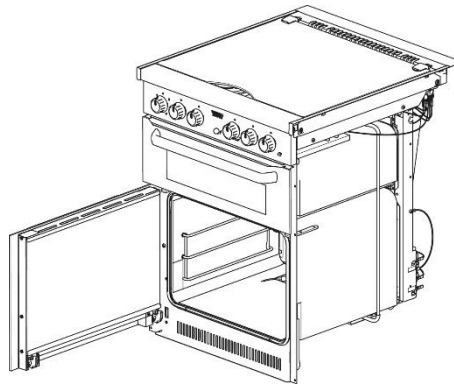

Cladding styles

No cladding

Side cladding

Behind handle cladding

Grill Doors

Spare part number	Glass	Print	Cladding	Cladding Position	Handle Style	Handle Colour
SMAO6750.BKX	Clear	Black	No	N/A		Brushed Nickel
SMAO6750.BK01X	Clear	Black	No	N/A		Chrome
SMAO6750.BK02X	Smoked	Black	No	N/A		Chrome
SMAO6750.BK03X	Clear	Black	Brushed Nickel	Sides		Brushed Nickel
SMAO6750.BK04X	Smoked	Black	Stainless	Behind Handle		Chrome
SMAO6750.BK05X	Clear	Black	Brushed Nickel	Sides		Chrome

Oven door styles

Drop down oven doors

Left hinged oven doors

Right hinged oven doors

Drop down oven doors

Spare part number	Glass	Print	Cladding	Cladding Position	Handle Style	Handle Colour
SMAO6761.BKX	Clear	Black	No	N/A		Brushed Nickel
SMAO6761.BK01X	Clear	Black	No	N/A		Chrome
SMAO6761.BK02X	Smoked	Black	No	N/A		Chrome
SMAO6761.BK03X	Clear	Black	Brushed Nickel	Sides		Brushed Nickel
SMAO6761.BK04X	Smoked	Black	Stainless	Behind Handle		Chrome
SMAO6761.BK05X	Clear	Black	Stainless	Sides		Brushed Nickel